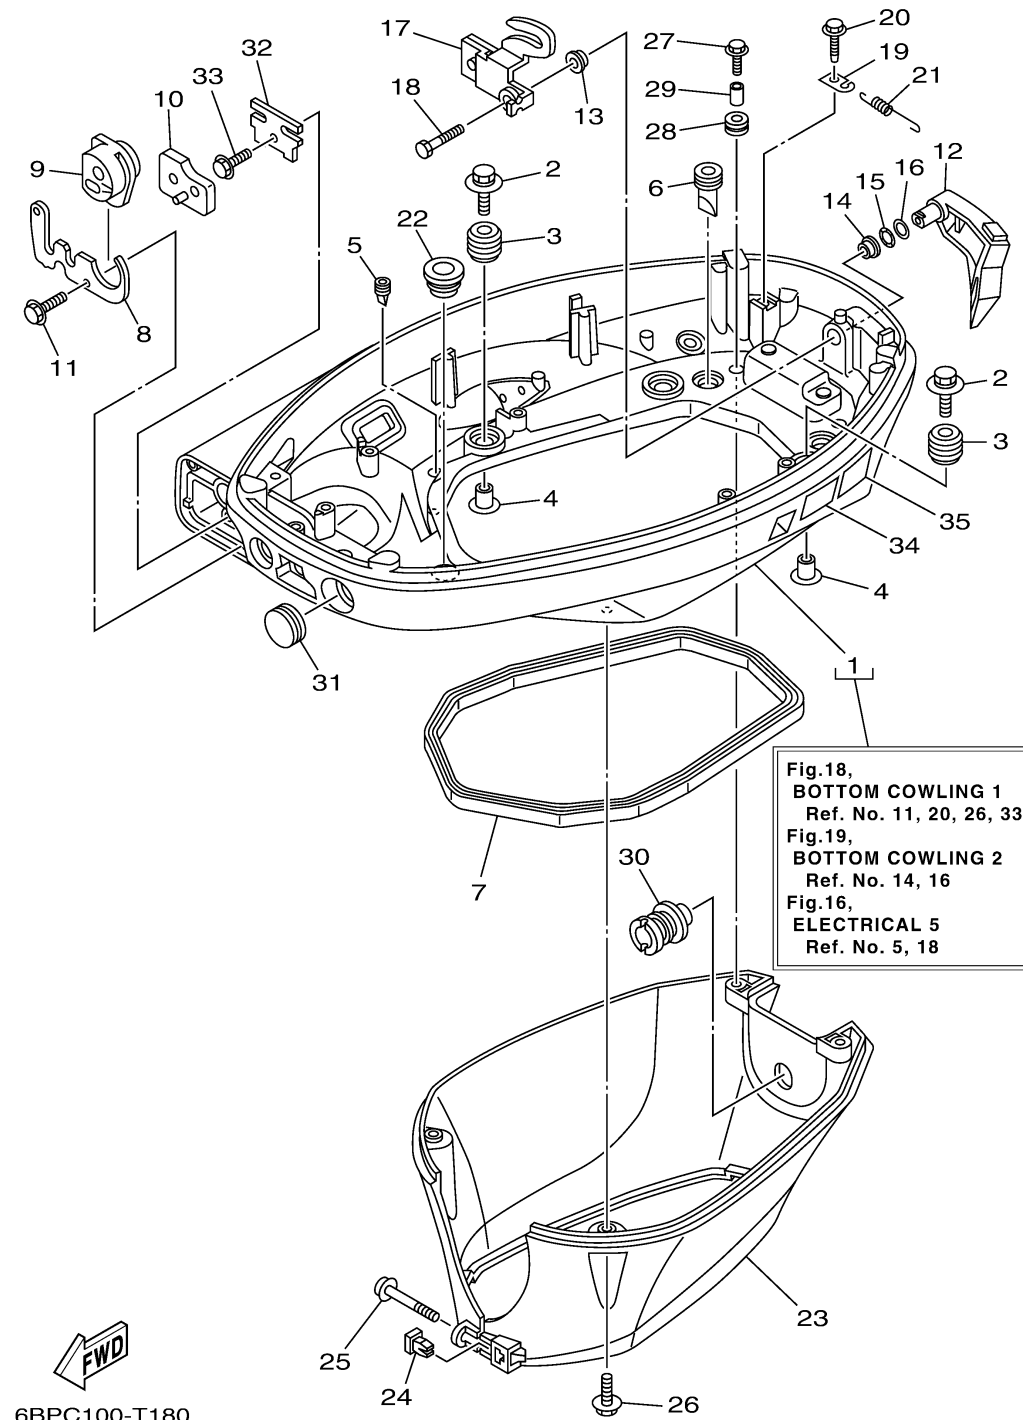

BOTTOM COWLING 1

Ref No.	Part Number	Description	Qty	Remarks
1	6BP-42710-00-8D	BOTTOM COWLING ASSY	1	
2	90119-06M61-00	BOLT, WITH WASHER	4	
3	6BG-42748-00-00	GROMMET	4	
4	90387-06M69-00	COLLAR	4	
5	65W-42717-00-00	RUBBER, SEAL 2	2	
6	61A-42717-00-00	RUBBER, SEAL 2	2	
7	62Y-42716-00-00	RUBBER SEAL 1	1	
8	6BL-42761-00-00	STOPPER	1	
9	6BL-42725-01-00	GROMMET	1	
10	6BL-42727-00-00	GROMMET	1	
11	90109-06M86-00	BOLT	2	
12	6BL-42815-00-8D	LEVER, CLAMP 1	1	
13	90386-12M37-00	BUSH	1	
14	90386-12MA2-00	BUSH	1	
15	90206-12052-00	WASHER, WAVE	1	
16	90201-12M07-00	WASHER, PLATE	1	
17	6BG-42816-00-00	LEVER, CLAMP 2	1	
18	97D95-06012-00	BOLT, HEXAGON DEEP RECESS	1	
19	66T-43144-00-00	HOOK, SPRING	1	
20	90109-06M86-00	BOLT	1	

CONTINUED ON NEXT FRAME >

BOTTOM COWLING 1

Ref No.	Part Number	Description	Qty	Remarks
21	90506-18023-00	SPRING, TENSION	1	
22	68U-42727-00-00	GROMMET	1	
23	6BP-42741-00-00	APRON	1	
24	60V-42756-00-00	STAY, CLAMP	1	
25	97980-04245-00	SCREW, WITH WASHER	1	
26	90109-06M86-00	BOLT	2	
27	97E95-06514-00	BOLT, HEXAGON W/W DEEP RECESS	2	
28	90480-13M24-00	GROMMET	2	
29	90387-06M43-00	COLLAR	2	
30	6BP-42769-00-00	SEAL, RUBBER	1	L(21.7")
31	65W-42726-10-00	GROMMET	1	
32	6BL-48538-00-00	CLAMP, CABLE 1	1	
33	90109-06M86-00	BOLT	1	
34	6EE-42794-40-00	LABEL, WARNING (GENERAL)	1	
35	6EE-42794-50-00	LABEL, WARNING (GENERAL)	1	