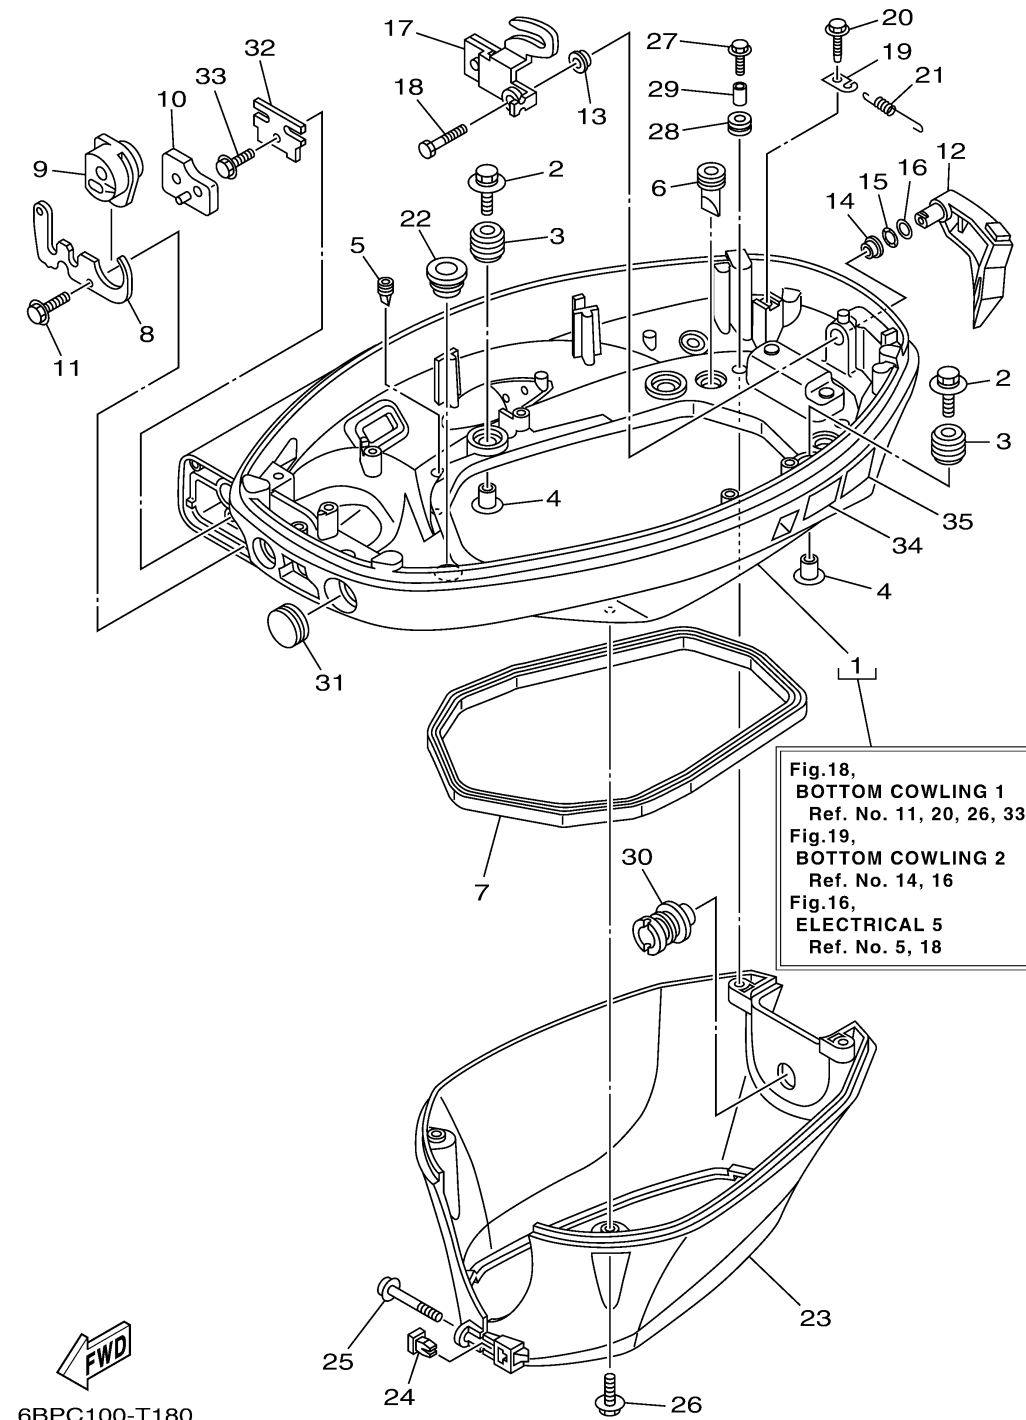

BOTTOM COWLING 1

Ref No.	Part Number	Description	Qty	Remarks
1	6BP-42710-00-8D	BOTTOM COWLING ASSY	1	
2	90119-06M61-00	BOLT, WITH WASHER	4	
3	6BG-42748-00-00	GROMMET	4	
4	90387-06M69-00	COLLAR	4	
5	65W-42717-00-00	RUBBER, SEAL 2	2	
6	61A-42717-00-00	RUBBER, SEAL 2	2	
7	62Y-42716-00-00	RUBBER SEAL 1	1	
8	6BL-42761-00-00	STOPPER	1	
9	6BL-42725-01-00	GROMMET	1	
10	6BL-42727-00-00	GROMMET	1	
11	90109-06M86-00	BOLT	2	
12	6BL-42815-00-8D	LEVER, CLAMP 1	1	
13	90386-12M37-00	BUSH	1	
14	90386-12MA2-00	BUSH	1	
15	90206-12052-00	WASHER, WAVE	1	
16	90201-12M07-00	WASHER, PLATE	1	
17	6BG-42816-00-00	LEVER, CLAMP 2	1	
18	97D95-06012-00	BOLT, HEXAGON DEEP RECESS	1	
19	66T-43144-00-00	HOOK, SPRING	1	
20	90109-06M86-00	BOLT	1	

CONTINUED ON NEXT FRAME >

BOTTOM COWLING 1

Ref No.	Part Number	Description	Qty	Remarks
21	90506-18023-00	SPRING, TENSION	1	
22	68U-42727-00-00	GROMMET	1	
23	6BP-42741-00-00	APRON	1	
24	60V-42756-00-00	STAY, CLAMP	1	
25	97980-04245-00	SCREW, WITH WASHER	1	
26	90109-06M86-00	BOLT	2	
27	97E95-06514-00	BOLT, HEXAGON W/W DEEP RECESS	2	
28	90480-13M24-00	GROMMET	2	
29	90387-06M43-00	COLLAR	2	
30	6BP-42769-00-00	SEAL, RUBBER	1	L(21.7")
31	65W-42726-10-00	GROMMET	1	
32	6BL-48538-00-00	CLAMP, CABLE 1	1	
33	90109-06M86-00	BOLT	1	
34	6EE-42794-40-00	LABEL, WARNING (GENERAL)	1	
35	6EE-42794-50-00	LABEL, WARNING (GENERAL)	1	