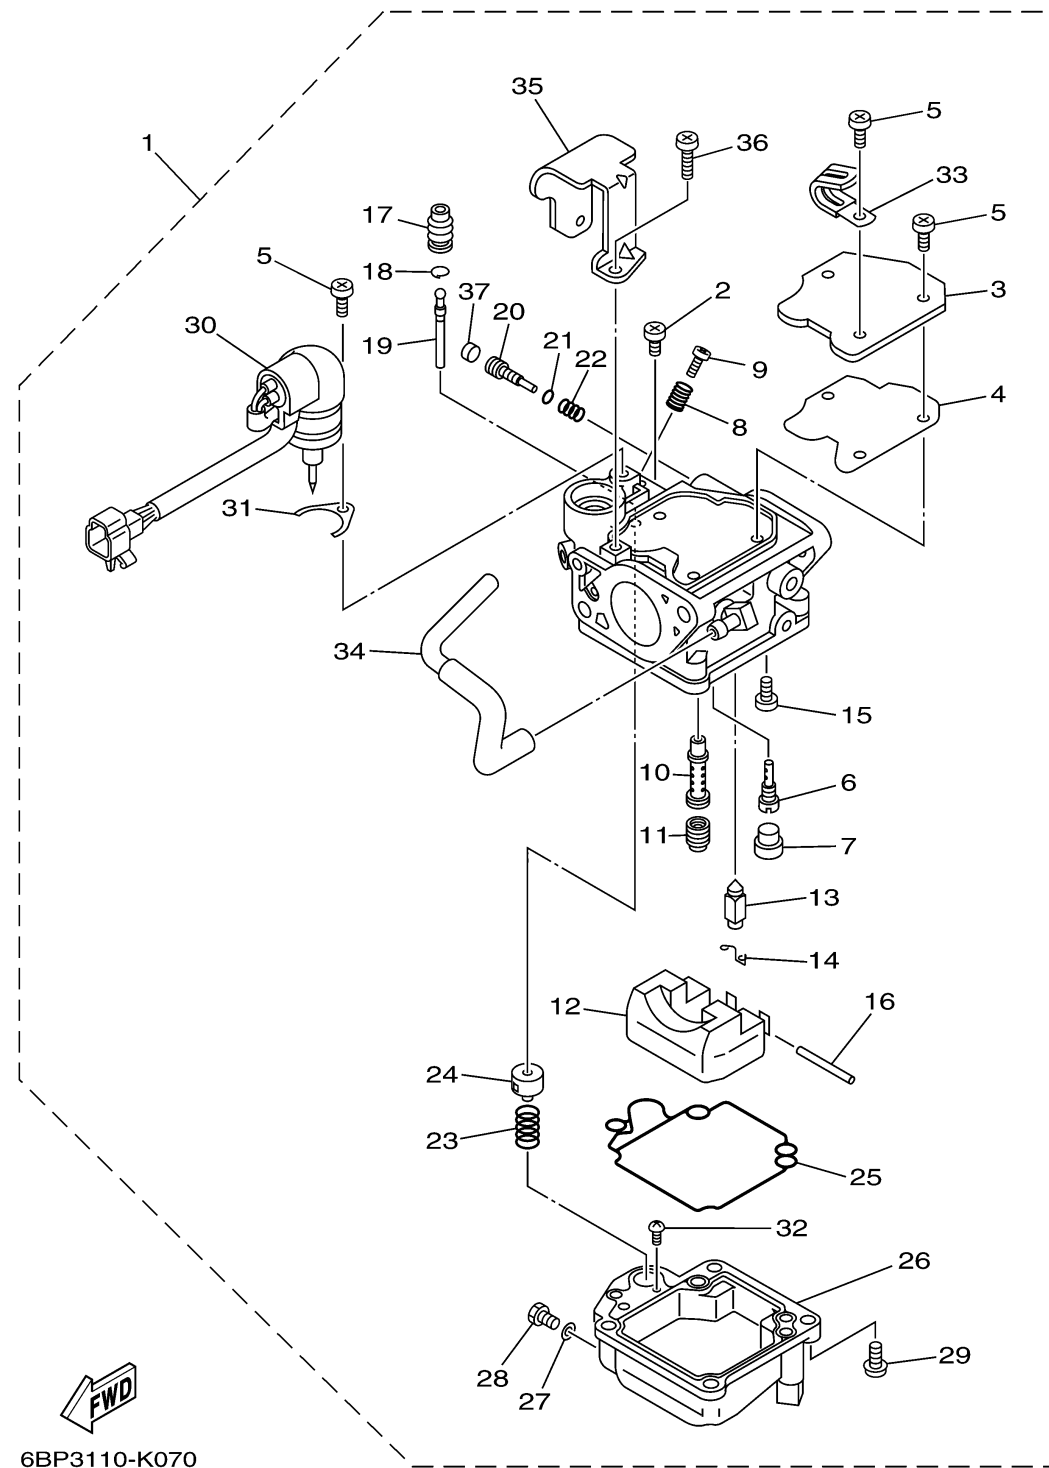

CARBURETOR

6BP3110-K070

Ref No.	Part Number	Description	Qty	Remarks
1	6BL-14301-00-00	CARBURETOR ASSY 1	1	
2	98580-04006-00	. .SCREW, PAN HEAD (+)	1	
3	65W-14572-00-00	. .PLATE	1	
4	65W-14126-10-00	. .GASKET	1	
5	97803-04010-00	. .SCREW, PAN HEAD	4	
6	676-14948-05-00	. .JET (#45)	1	
7	679-14966-00-00	. .RUBBER CAP	1	
8	90501-10326-00	. .SPRING, COMPRESSION	1	
9	63V-14523-00-00	. .SCREW, STOP	1	
10	65W-14947-90-00	. .JET, NEEDLE	1	
11	65W-14943-79-00	. .JET, MAIN (#108)	1	
12	63V-14985-00-00	. .FLOAT	1	
13	6AH-14546-00-00	. .VALVE, NEEDLE	1	
14	663-14159-00-00	. .CLIP	1	
15	98580-04008-00	. .SCREW, PAN HEAD	1	
16	6H4-14548-00-00	. .PIN, FLOAT ARM	1	
17	65W-14373-02-00	. .COVER, PLUNGER CAP	1	
18	65W-1439G-00-00	. .CLIP 1	1	
19	65W-14379-00-00	. .ROD, STARTER	1	
20	67C-14923-00-00	. .SCREW, PILOT	1	

CONTINUED ON NEXT FRAME >

CARBURETOR

Ref No.	Part Number	Description	Qty	Remarks
21	67C-14397-00-00	..O-RING	1	
22	67C-14555-00-00	..SPRING	1	
23	65W-14335-00-00	..SPRING, PLUNGER	1	
24	65W-14371-00-00	..PLUNGER, STARTER	1	
25	65W-14384-00-00	..GASKET, FLOAT CHAMBER	1	
26	65W-14980-20-00	..BODY, FLOAT CHAMBER	1	
27	65W-14398-00-00	..GASKET	1	
28	65W-14992-00-00	..SCREW, DRAIN	1	
29	97980-04114-00	..SCREW, WITH WASHER	4	
30	6BL-14380-00-00	..PRIME STARTER ASSY	1	
31	65W-14346-00-00	..PLATE	1	
32	67C-14567-00-00	..SCREW	1	
33	67F-14255-00-00	..PLATE	1	
34	65W-14807-00-00	..HOSE COMP.	1	
35	6BL-14346-00-00	..PLATE	1	
36	97980-04108-00	..SCREW, WITH WASHER	2	
37	67C-1432A-00-00	..PLUG	1	