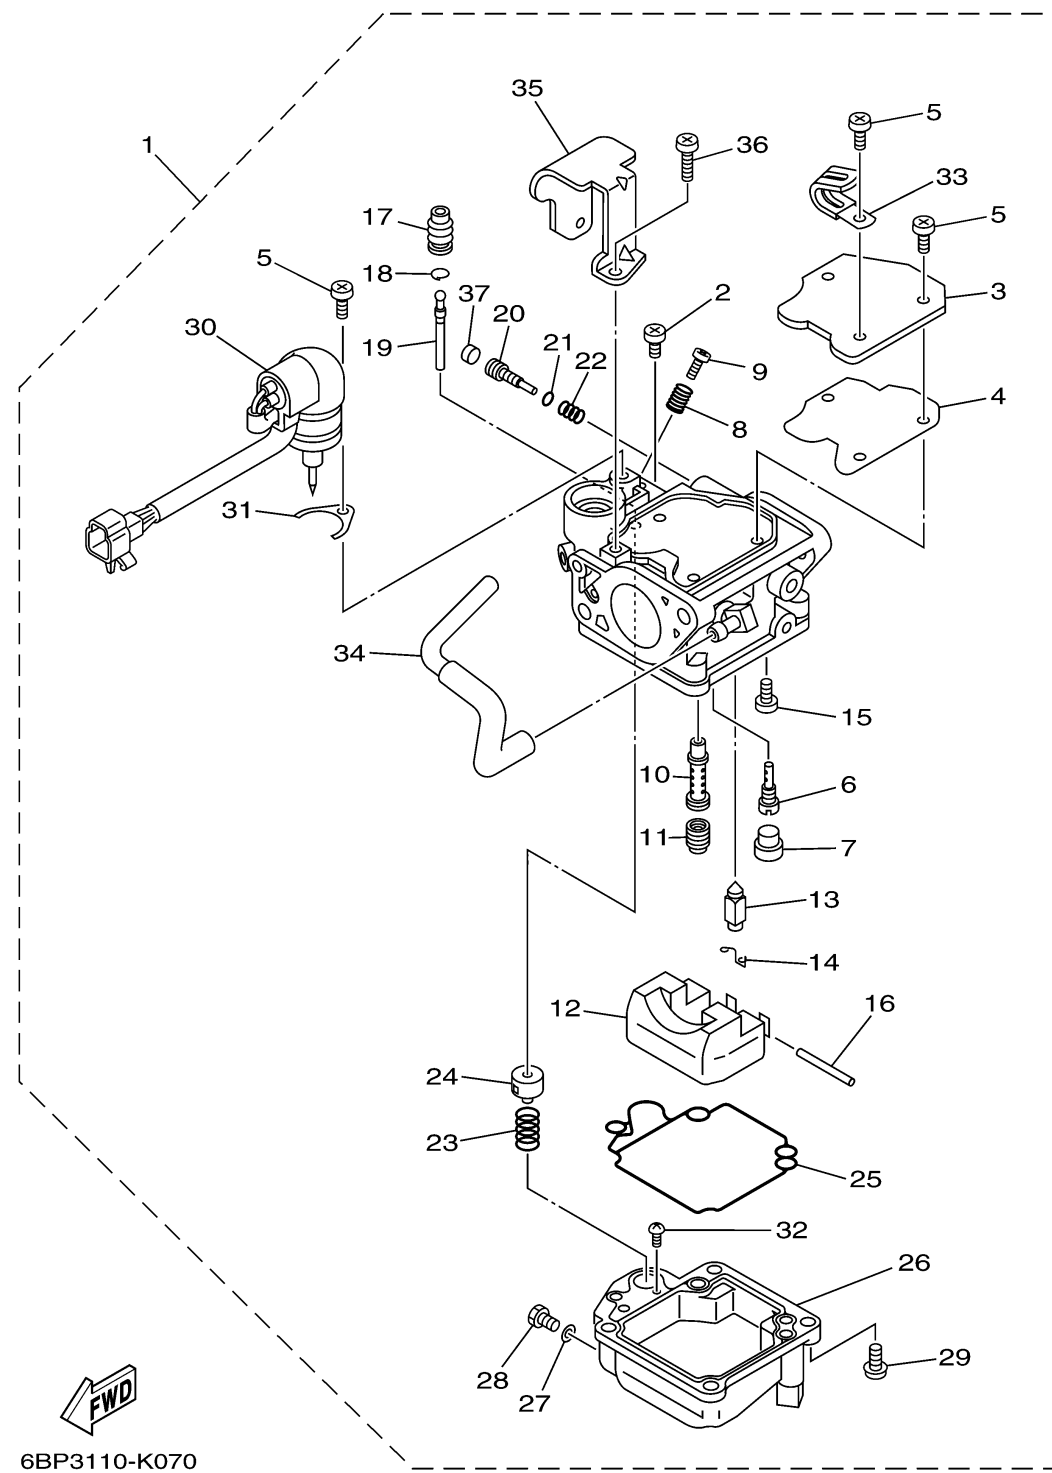

CARBURETOR

6BP3110-K070

Ref No.	Part Number	Description	Qty	Remarks
1	6BL-14301-00-00	CARBURETOR ASSY 1	1	
2	98580-04006-00	. .SCREW, PAN HEAD (+)	1	
3	65W-14572-00-00	. .PLATE	1	
4	65W-14126-10-00	. .GASKET	1	
5	97803-04010-00	. .SCREW, PAN HEAD	4	
6	676-14948-05-00	. .JET (#45)	1	
7	679-14966-00-00	. .RUBBER CAP	1	
8	90501-10326-00	. .SPRING, COMPRESSION	1	
9	63V-14523-00-00	. .SCREW, STOP	1	
10	65W-14947-90-00	. .JET, NEEDLE	1	
11	65W-14943-79-00	. .JET, MAIN (#108)	1	
12	63V-14985-00-00	. .FLOAT	1	
13	6AH-14546-00-00	. .VALVE, NEEDLE	1	
14	663-14159-00-00	. .CLIP	1	
15	98580-04008-00	. .SCREW, PAN HEAD	1	
16	6H4-14548-00-00	. .PIN, FLOAT ARM	1	
17	65W-14373-02-00	. .COVER, PLUNGER CAP	1	
18	65W-1439G-00-00	. .CLIP 1	1	
19	65W-14379-00-00	. .ROD, STARTER	1	
20	67C-14923-00-00	. .SCREW, PILOT	1	

CONTINUED ON NEXT FRAME >

CARBURETOR

Ref No.	Part Number	Description	Qty	Remarks
21	67C-14397-00-00	..O-RING	1	
22	67C-14555-00-00	..SPRING	1	
23	65W-14335-00-00	..SPRING, PLUNGER	1	
24	65W-14371-00-00	..PLUNGER, STARTER	1	
25	65W-14384-00-00	..GASKET, FLOAT CHAMBER	1	
26	65W-14980-20-00	..BODY, FLOAT CHAMBER	1	
27	65W-14398-00-00	..GASKET	1	
28	65W-14992-00-00	..SCREW, DRAIN	1	
29	97980-04114-00	..SCREW, WITH WASHER	4	
30	6BL-14380-00-00	..PRIME STARTER ASSY	1	
31	65W-14346-00-00	..PLATE	1	
32	67C-14567-00-00	..SCREW	1	
33	67F-14255-00-00	..PLATE	1	
34	65W-14807-00-00	..HOSE COMP.	1	
35	6BL-14346-00-00	..PLATE	1	
36	97980-04108-00	..SCREW, WITH WASHER	2	
37	67C-1432A-00-00	..PLUG	1	