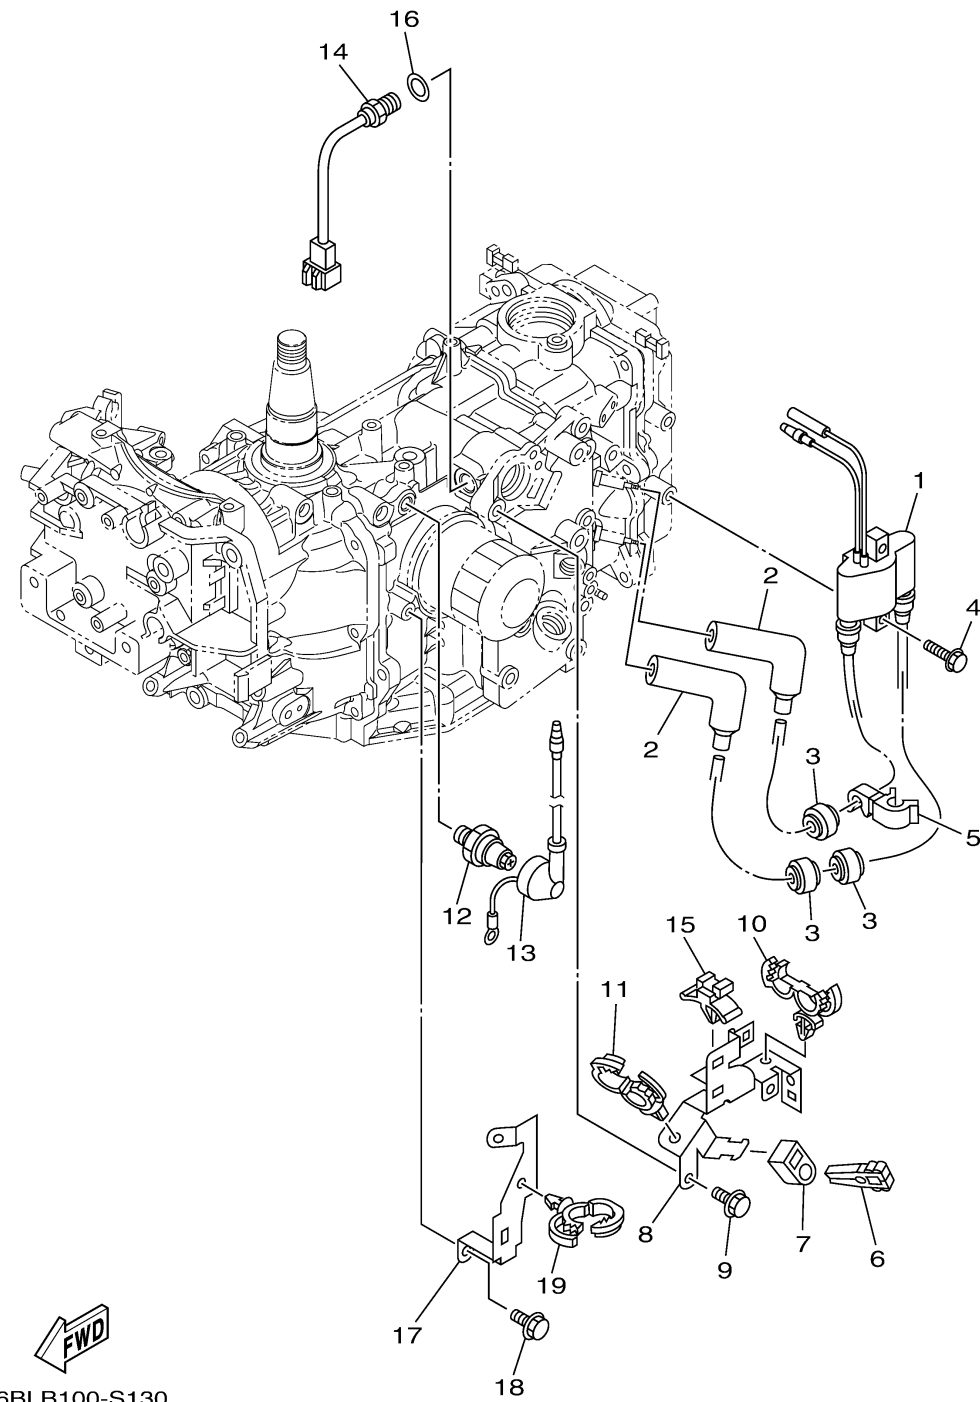

ELECTRICAL 2

Ref No.	Part Number	Description	Qty	Remarks
1	6F5-85570-13-00	IGNITION COIL ASSY	1	
2	6AH-82370-00-00	PLUG CAP ASSY	2	
3	90480-25003-00	GROMMET	3	
4	97E95-06525-00	BOLT, HEXAGON W/W DEEP RECESS	2	
5	90464-09018-00	CLAMP	1	
6	67F-2812A-00-00	.PULLER, FUSE	1	
7	67C-82155-00-00	BAND	1	
8	6BL-8339X-00-00	CLAMP, CORD	1	
9	97E95-06516-00	BOLT, HEXAGON W/W DEEP RECESS	2	
10	90464-18246-00	CLAMP	1	
11	90464-20181-00	CLAMP	1	
12	64J-82504-00-00	OIL PRESSURE SWITCH ASSY	1	
13	68V-81315-00-00	LEAD WIRE ASSY	1	
14	6CJ-85790-00-00	THERMOSENSOR ASSY	1	
15	90464-09M47-00	.CLAMP	1	
16	90430-14115-00	.GASKET	1	
17	6BL-82389-00-00	PLATE 2	1	
18	97E95-06516-00	BOLT, HEXAGON W/W DEEP RECESS	2	
19	90464-20181-00	CLAMP	1	