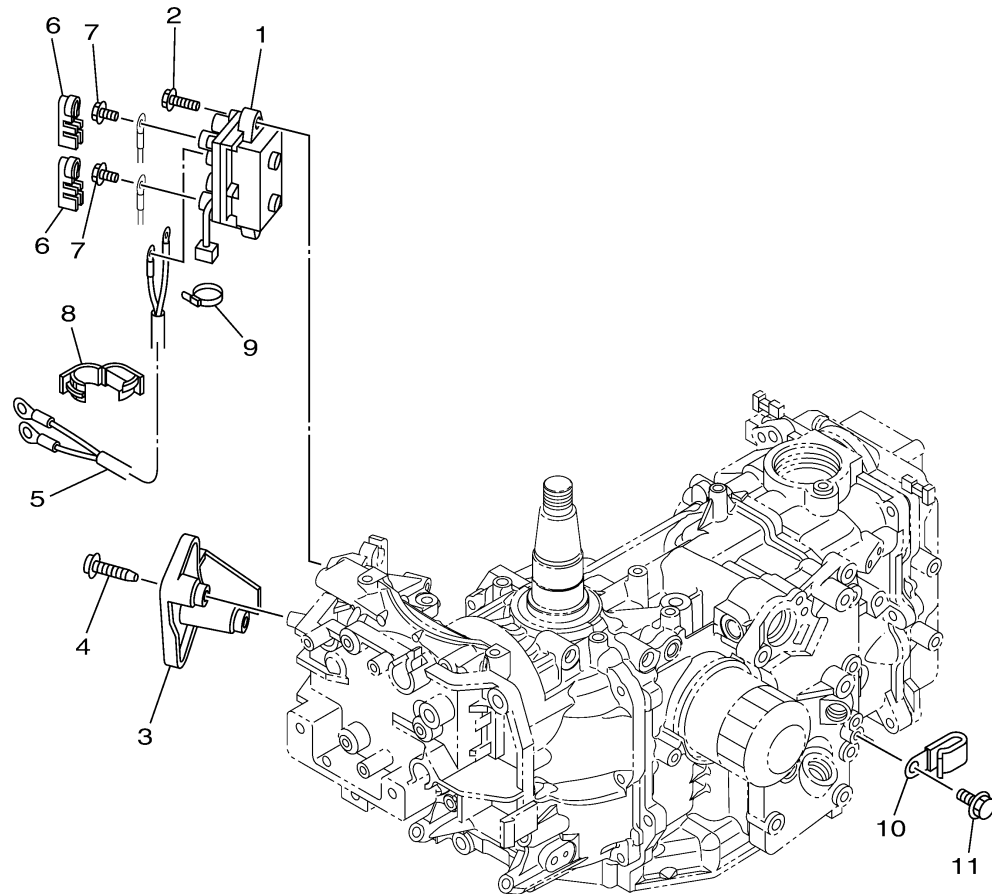

ELECTRICAL 4

Ref No.	Part Number	Description	Qty	Remarks
1	63P-81950-00-00	RELAY ASSY	1	
2	97E75-06520-00	BOLT, HEXAGON W/W DEEP RECESS	2	
3	6BL-81942-00-00	COVER	1	
4	90167-05009-00	SCREW, TAPPING	2	
5	6BL-81949-00-00	WIRE, LEAD	1	
6	6P2-8183X-00-00	CAP, TERMINAL	2	
7	97E95-06610-00	BOLT, HEXAGON W/W DEEP RECESS	2	
8	90464-18004-00	CLAMP	1	
9	90465-11M10-00	CLAMP	1	
10	90465-06M90-00	CLAMP	1	
11	97E95-06516-00	BOLT, HEXAGON W/W DEEP RECESS	1	

6BLB100-S150