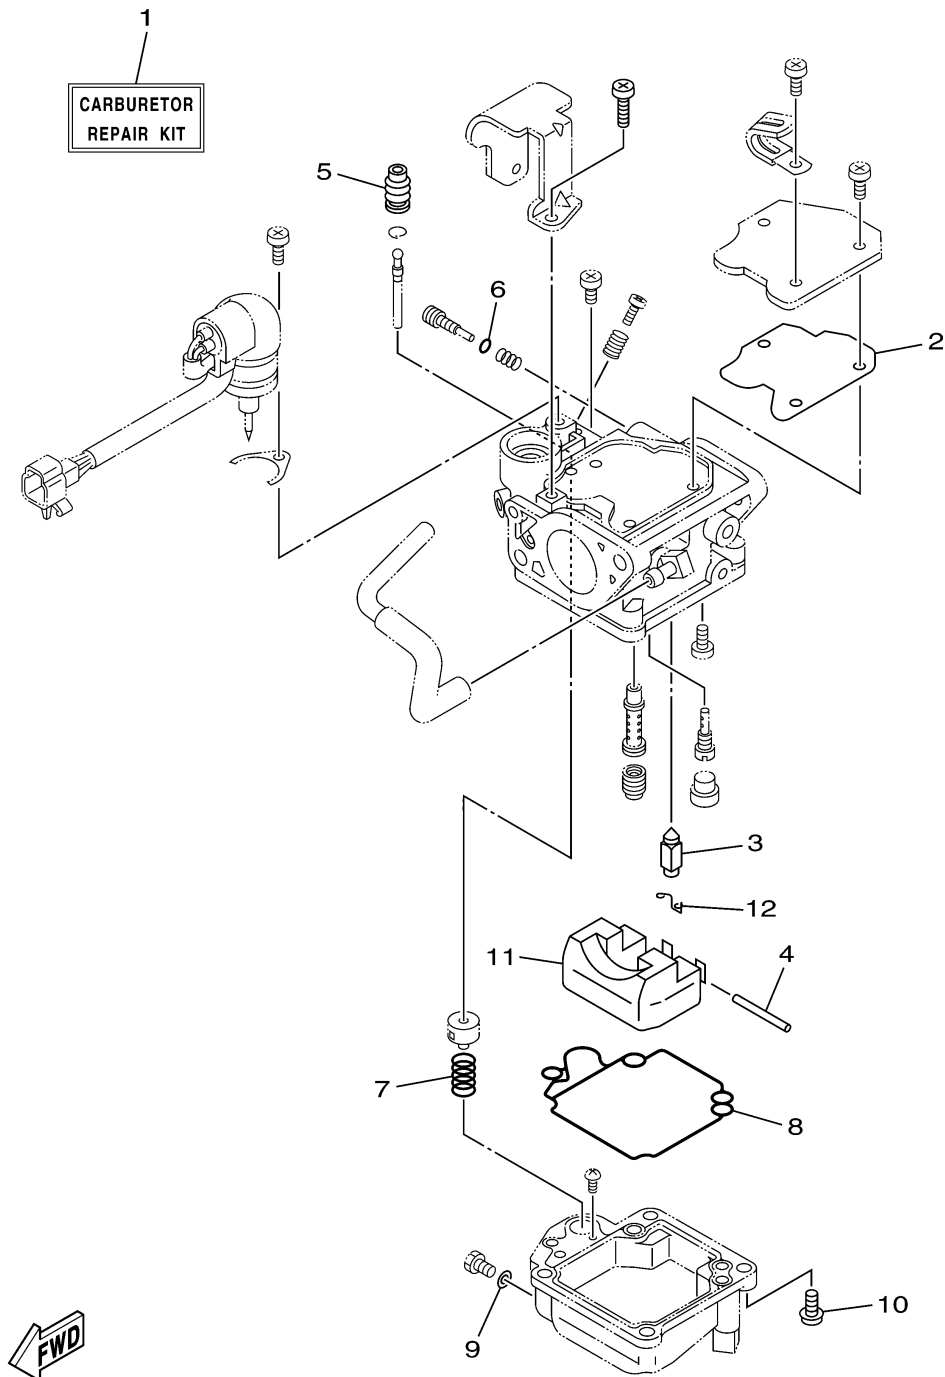

REPAIR KIT 2

Ref No.	Part Number	Description	Qty	Remarks
1	6BL-W0093-00-00	CARBURETOR REPAIR KIT	1	
2	65W-14126-10-00	..GASKET	1	
3	6AH-14546-00-00	..VALVE, NEEDLE	1	
4	6H4-14548-00-00	..PIN, FLOAT ARM	1	
5	65W-14373-02-00	..COVER, PLUNGER CAP	1	
6	67C-14397-00-00	..O-RING	1	
7	65W-14335-00-00	..SPRING, PLUNGER	1	
8	65W-14384-00-00	..GASKET, FLOAT CHAMBER	1	
9	65W-14398-00-00	..GASKET	1	
10	97980-04114-00	..SCREW, WITH WASHER	4	
11	63V-14985-00-00	..FLOAT	1	
12	663-14159-00-00	..CLIP	1	

6BP1100-H390