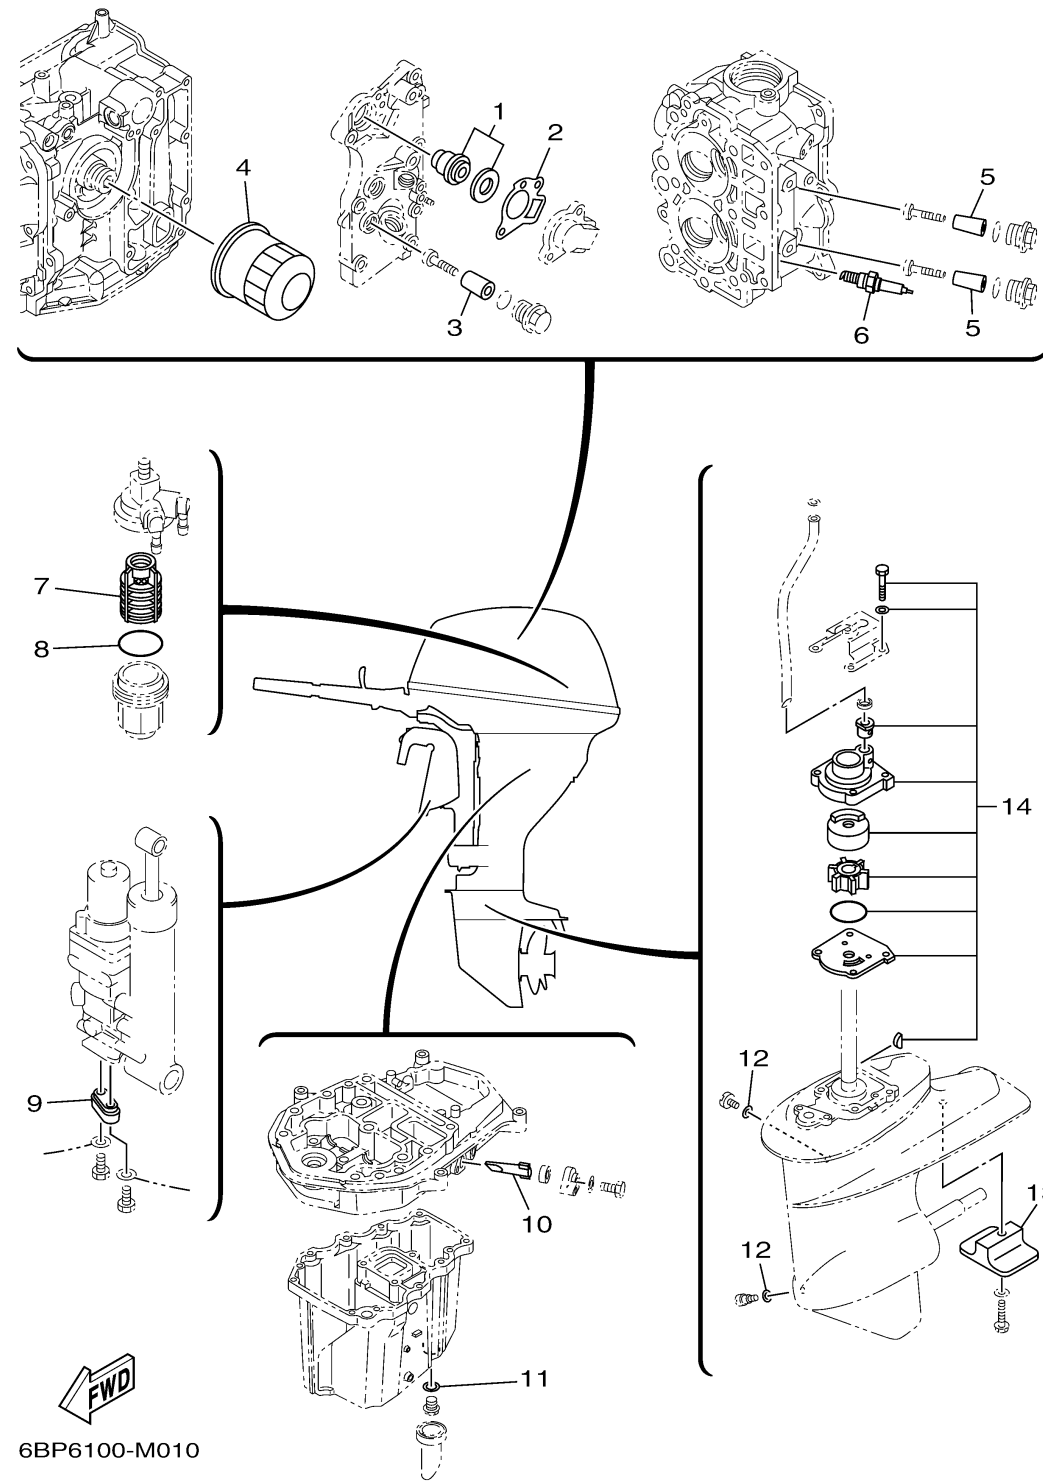

SCHEDULED SERVICE PARTS

Ref No.	Part Number	Description	Qty	Remarks
1	6G8-12411-03-00	THERMOSTAT	1	
2	62Y-12414-00-00	.GASKET, COVER	1	
3	6G8-11325-00-00	ANODE	1	
4	5GH-13440-60-00	ELEMENT ASSY, OIL CLEANER	1	
5	6BL-11325-00-00	ANODE	2	
6	DPR-6EB90-00-00	PLUG, SPARK (NGK DPR6EB-9)	2	
7	61N-24563-10-00	.ELEMENT, FILTER	1	
8	93210-32738-00	.O-RING	1	
9	65W-45251-00-00	ANODE	1	
10	62Y-11325-00-00	ANODE	1	
11	90430-14M09-00	.GASKET	1	
12	90430-08003-00	.GASKET	2	
13	61N-45251-01-00	ANODE	1	
14	61N-W0078-13-00	WATER PUMP REPAIR KIT	1	