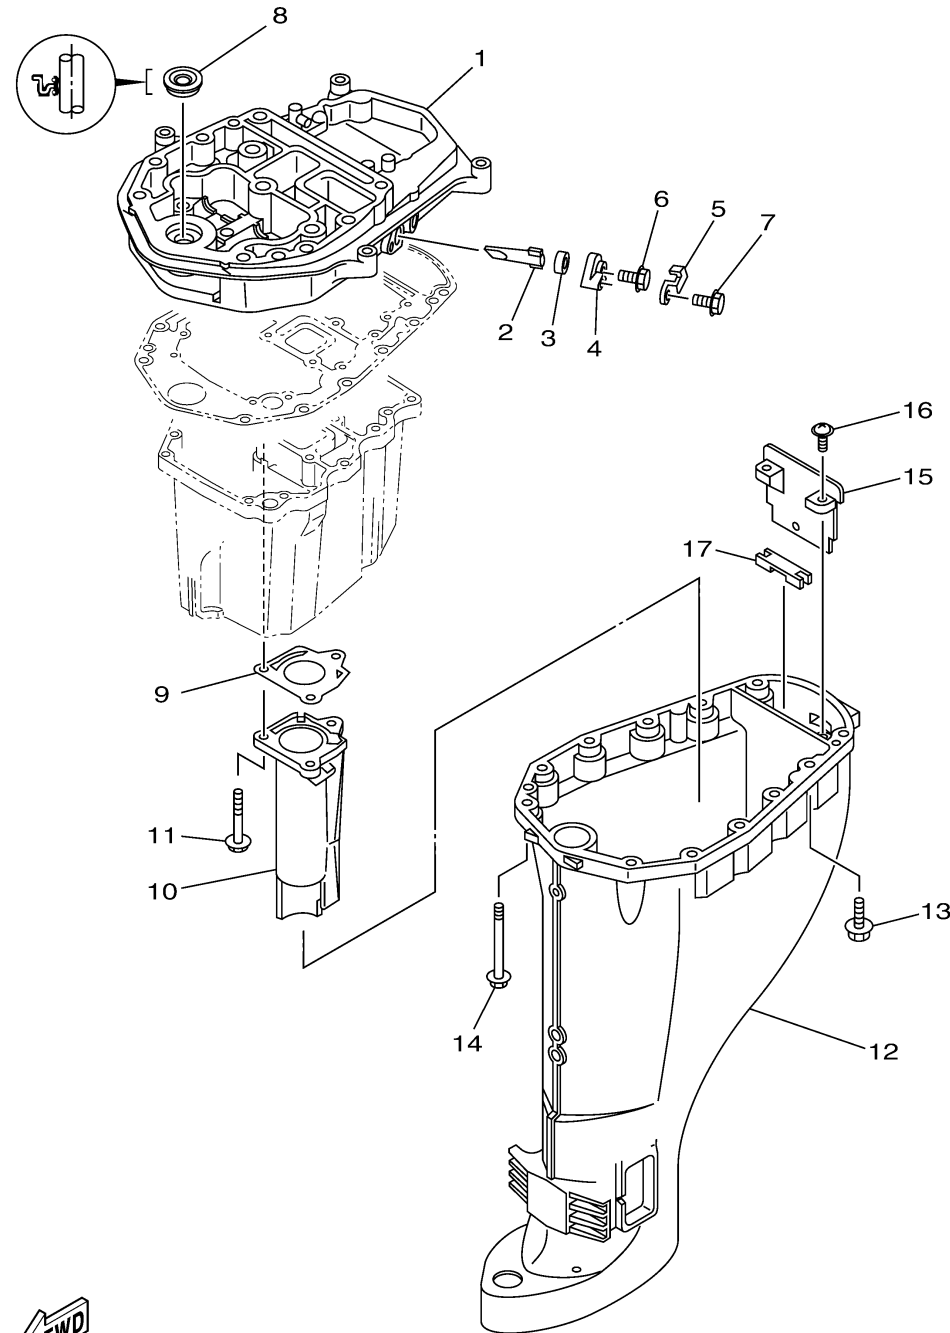

# UPPER CASING

6BPC100-T240

Ref No.	Part Number	Description	Qty	Remarks
1	67C-41137-20-CA	GUIDE, EXHAUST	1	
2	62Y-11325-00-00	ANODE	1	
3	66M-11328-00-00	GROMMET, ANODE	1	
4	66M-11327-00-94	COVER, ANODE	1	
5	66M-12535-00-00	PLATE	1	
6	97595-05512-00	BOLT, WITH WASHER	1	
7	97513-06520-00	BOLT, WITH WASHER	1	
8	93103-16011-00	.OIL SEAL	1	
9	67C-41133-00-00	.GASKET, EXHAUST MANIFOLD 1	1	
10	68U-41131-00-CA	MANIFOLD, EXT. 1	1	
11	97E75-06550-00	BOLT, HEXAGON W/W DEEP RECESS	3	
12	6D5-45111-10-8D	CASING, UPPER	1	L(21.7")
13	97E75-08530-00	BOLT, HEXAGON W/W DEEP RECESS	4	
14	90119-08132-00	BOLT, WITH WASHER	8	
15	65W-45151-00-00	COVER, UPPER CASING	1	
16	97980-05216-00	SCREW, WITH WASHER	2	
17	65W-45128-00-00	.SEAL 2	1	