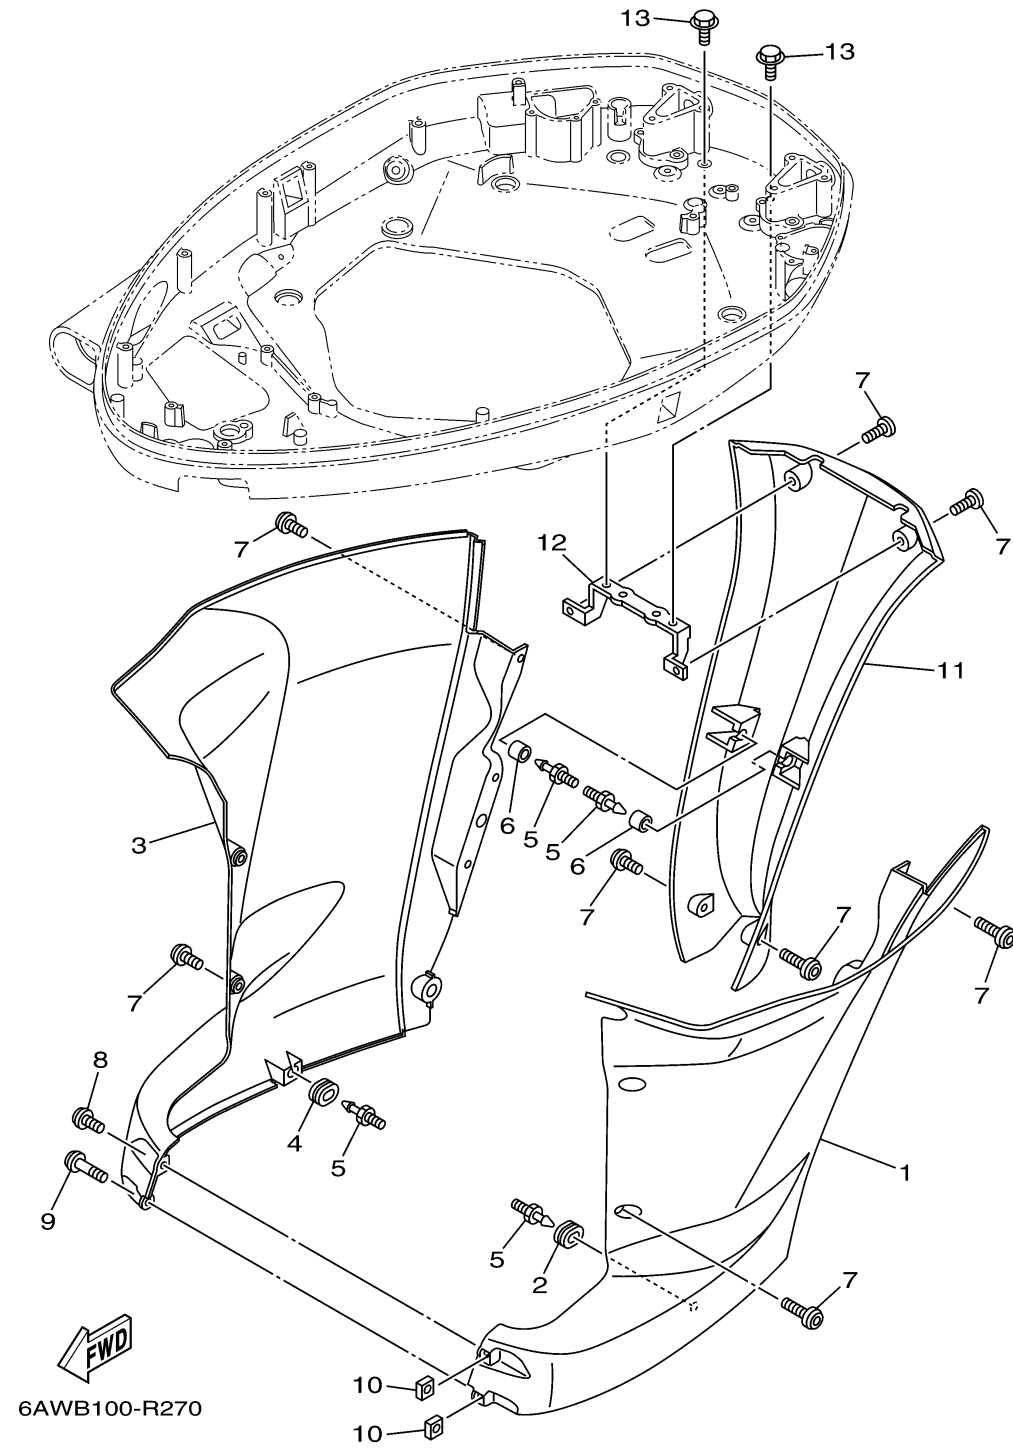

# BOTTOM COWLING 3

Ref No.	Part Number	Description	Qty	Remarks
1	6AW-42741-00-8D	APRON	1	
1	6AW-42741-00-CE	APRON	0	WHITE
2	90480-14M17-00	GROMMET	1	
3	6AW-42771-00-CE	APRON	0	WHITE
3	6AW-42771-00-8D	APRON	1	
4	90480-14M17-00	GROMMET	1	
5	69J-42774-10-00	STAY, APRON 1	4	
6	90386-07001-00	BUSH	2	
7	90111-06144-00	BOLT,HEX. SOCKET BUTTON	14	
8	90111-06144-00	BOLT,HEX. SOCKET BUTTON	1	
9	90111-06142-00	BOLT,HEX. SOCKET BUTTON	1	
10	90173-06001-00	NUT, SQUARE	2	
11	6AW-45151-01-8D	COVER, UPPER CASING	1	
11	6AW-45151-01-CE	COVER, UPPER CASING	0	WHITE
12	6AW-42775-00-00	STAY, APRON 2	1	
13	97E95-06514-00	BOLT, HEXAGON W/W DEEP RECESS	2	