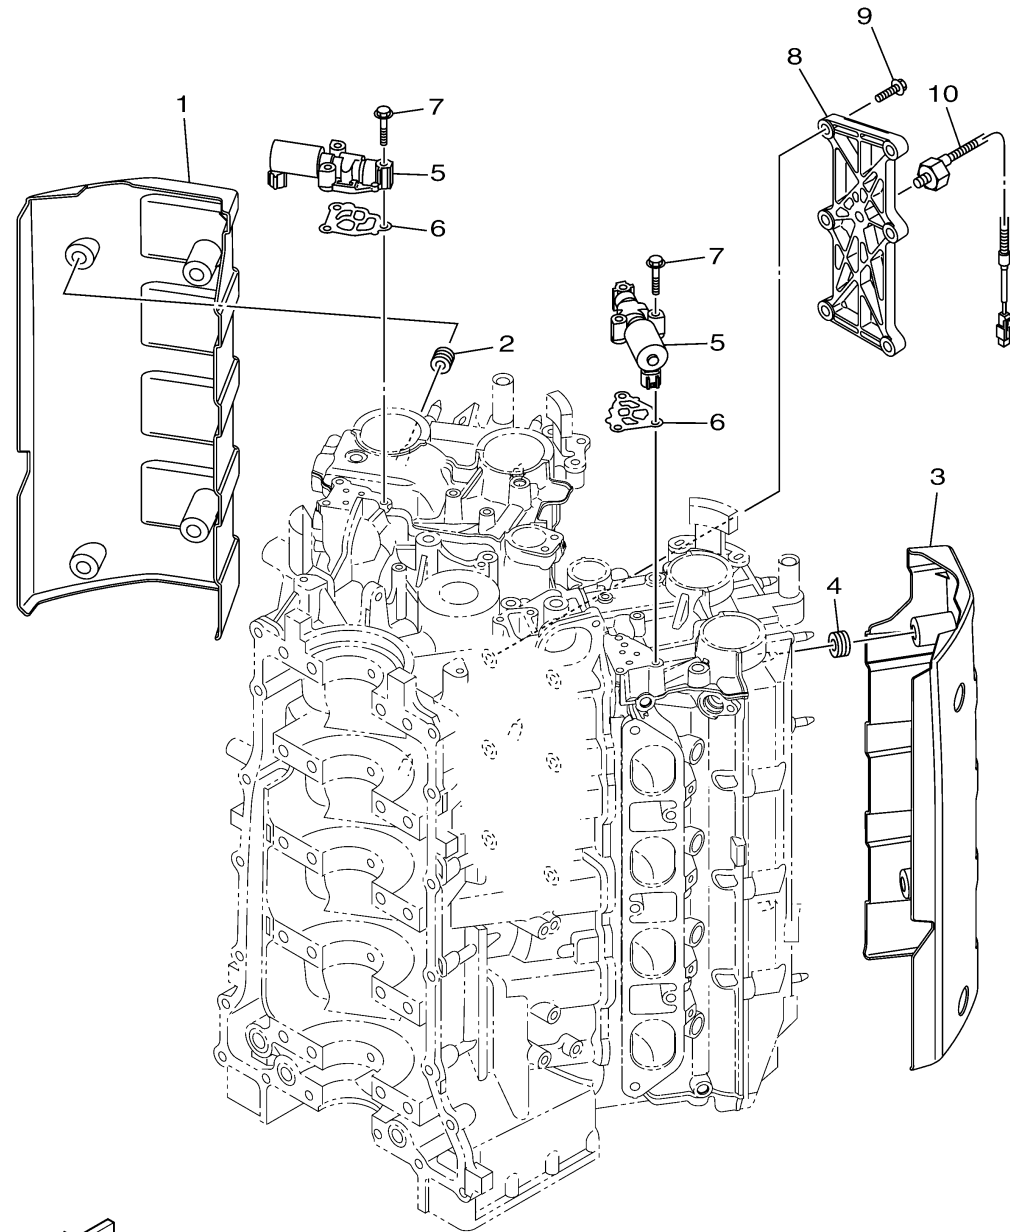

CYLINDER CRANKCASE 3

Ref No.	Part Number	Description	Qty	Remarks
1	6AW-11186-10-00	COVER, CYLINDER HEAD SIDE 2	1	
2	90480-12314-00	GROMMET	4	
3	6AW-11187-10-00	COVER, CYLINDER HEAD SIDE 3	1	
4	90480-12314-00	GROMMET	4	
5	6CB-86120-00-00	SOLENOID VALVE ASSY	2	
6	6CB-1242F-00-00	.GASKET, FILTER	2	
7	90105-06035-00	BOLT, FLANGE	6	
8	6AW-1135A-00-00	BRACKET	1	
9	90105-08240-00	BOLT, FLANGE	6	
10	6P2-85780-00-00	SENSOR, KNOCK	1	

6AW6100-L050