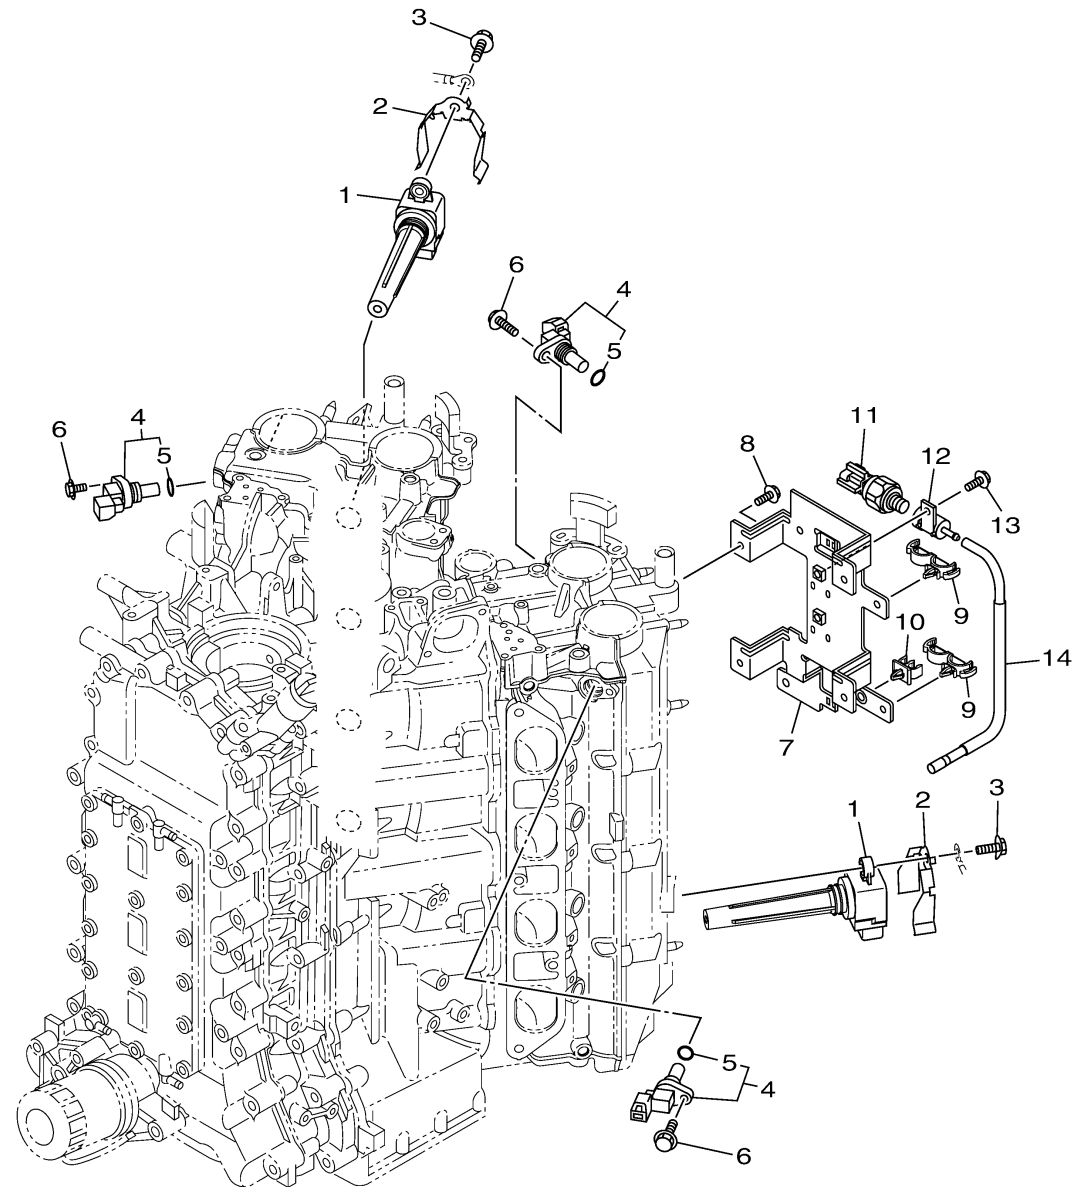

# ELECTRICAL 3

Ref No.	Part Number	Description	Qty	Remarks
1	6CB-82310-00-00	IGNITION COIL ASSY	8	
2	6AW-81539-00-00	PLATE, COIL	8	
3	95D95-06025-00	BOLT, FLANGE DEEP RECESS	8	
4	6P2-85896-00-00	SENSOR, CAM POSITION	3	
5	6P2-85075-00-00	. .O-RING	1	
6	97E95-06520-00	BOLT, HEXAGON W/W DEEP RECESS	3	
7	6AW-8366G-10-00	BRACKET 3	1	
8	95D95-06016-00	BOLT, FLANGE DEEP RECESS	4	
9	90464-18246-00	CLAMP	2	
10	90464-07009-00	CLAMP	1	
11	6AW-8366B-01-00	SENSOR, WATER PRESSURE	1	
12	60V-8366D-00-00	ADAPTOR, INPUT	1	
13	97E95-06516-00	BOLT, HEXAGON W/W DEEP RECESS	1	
14	6AW-82353-10-00	HOSE	1	

6AWB100-R210