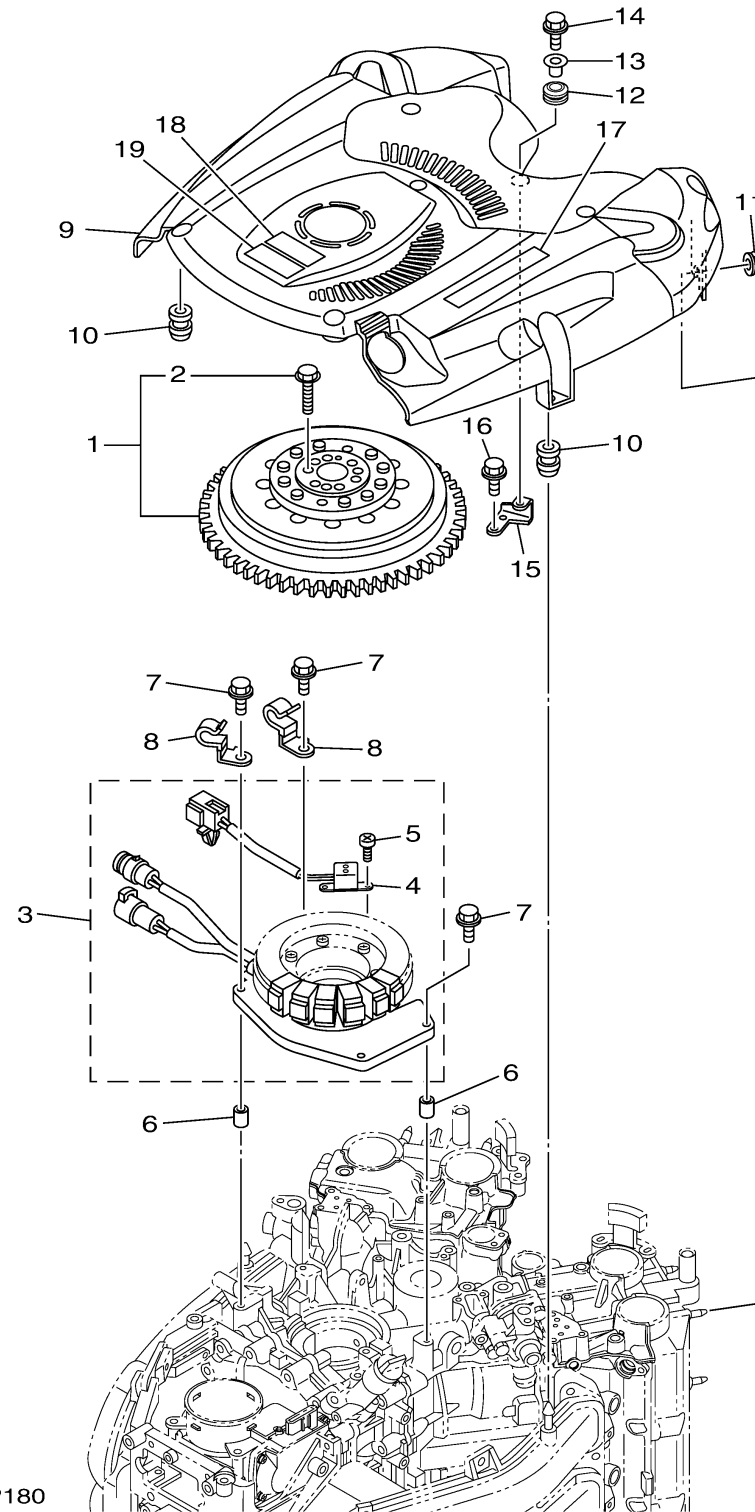

# GENERATOR

Ref No.	Part Number	Description	Qty	Remarks
1	6AW-W8145-01-00	ROTOR ASSY WITH BOLTS	1	
2	6EK-W9010-00-00	..BOLT SET	1	
3	6AW-81460-00-00	BASE ASSY	1	
4	6AW-85580-00-00	..COIL, PULSER	1	
5	63D-81345-00-00	..SCREW, WITH WASHER (M5X12)	2	
6	99530-08012-00	PIN, DOWEL	2	
7	97E95-06630-00	BOLT, HEXAGON W/W DEEP RECESS	4	
8	90462-10042-00	CLAMP	2	
9	6AW-81337-02-00	COVER, FLYWHEEL	1	
10	663-82317-01-00	DAMPER, IGNITION COIL	4	
11	90480-12314-00	GROMMET	2	
12	90480-15M31-00	GROMMET	1	
13	90387-06285-00	COLLAR	1	
14	95D95-06020-00	BOLT, FLANGE DEEP RECESS	1	
15	6AW-8132G-00-00	PLATE	1	
16	97E75-06514-00	BOLT, HEXAGON W/W DEEP RECESS	2	
17	6AW-13437-62-00	MARK, CAUTION	1	
18	6EE-81994-40-00	LABEL, SAFETY	1	
19	6EE-81994-50-00	LABEL, SAFETY	1	