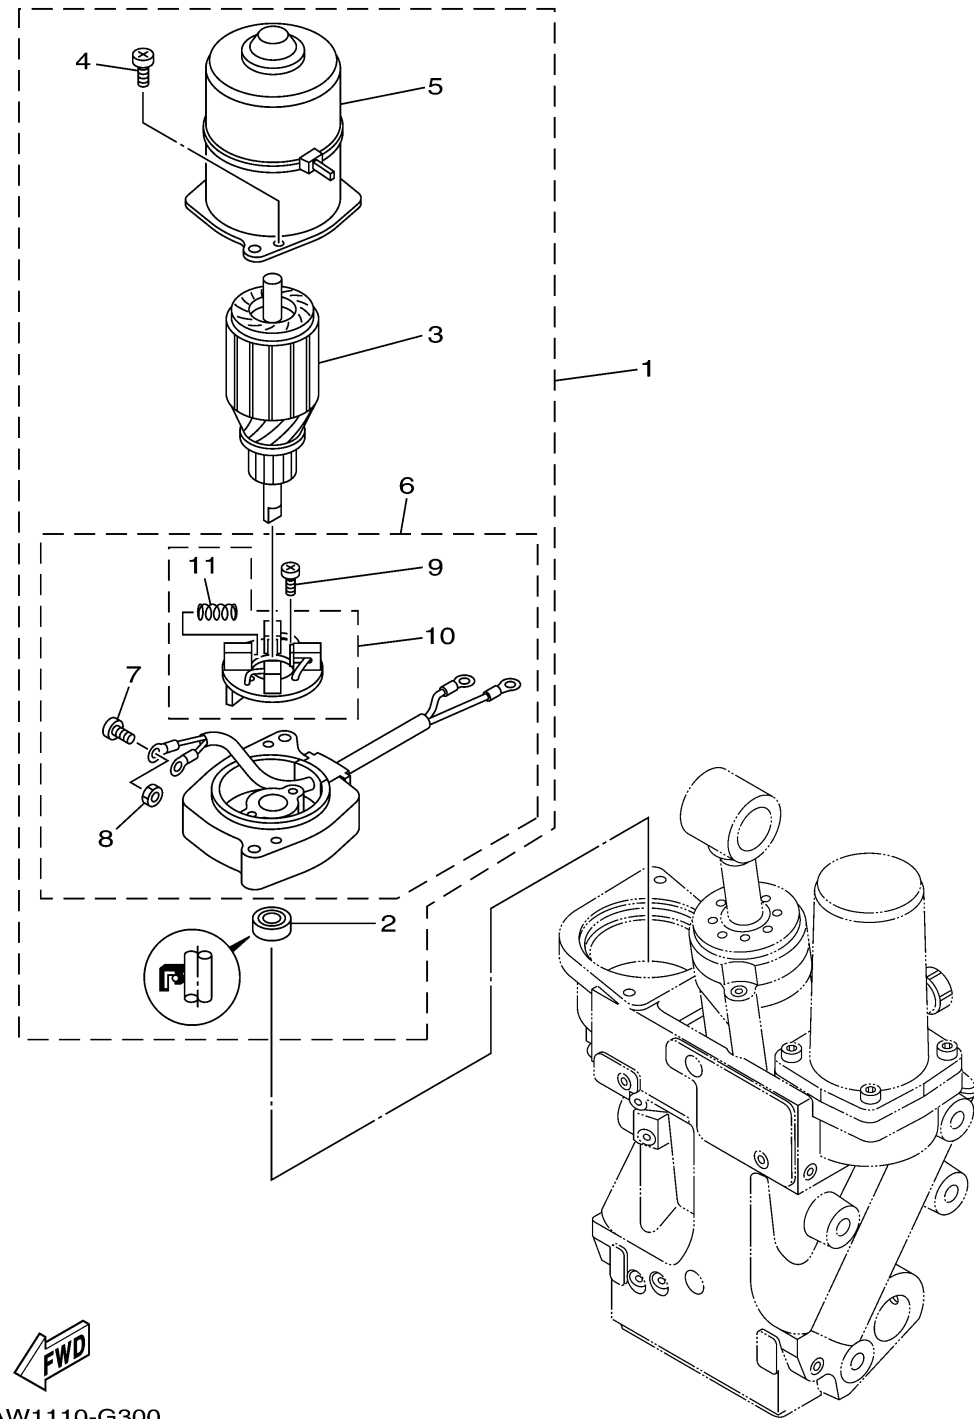

## POWER TRIM TILT ASSY 2

Ref No.	Part Number	Description	Qty	Remarks
1	6AW-43880-02-00	MOTOR ASSY	1	
2	6AW-43882-00-00	..OIL SEAL	1	
3	6AW-43805-00-00	..ARMATURE ASSY	1	
4	6AW-43843-00-00	..SCREW	2	
5	6AW-43804-01-00	..STATOR ASSY	1	
6	6AW-43881-12-00	..FRAME, END	1	
7	6AX-43887-00-00	...BOLT	2	
8	6AW-43138-00-00	...NUT	2	
9	6AW-43842-00-00	...SCREW	2	
10	6AW-4380J-00-00	...HOLDER, BRUSH	1	
11	6AW-4386K-00-00	... ..SPRING, BRUSH	4	