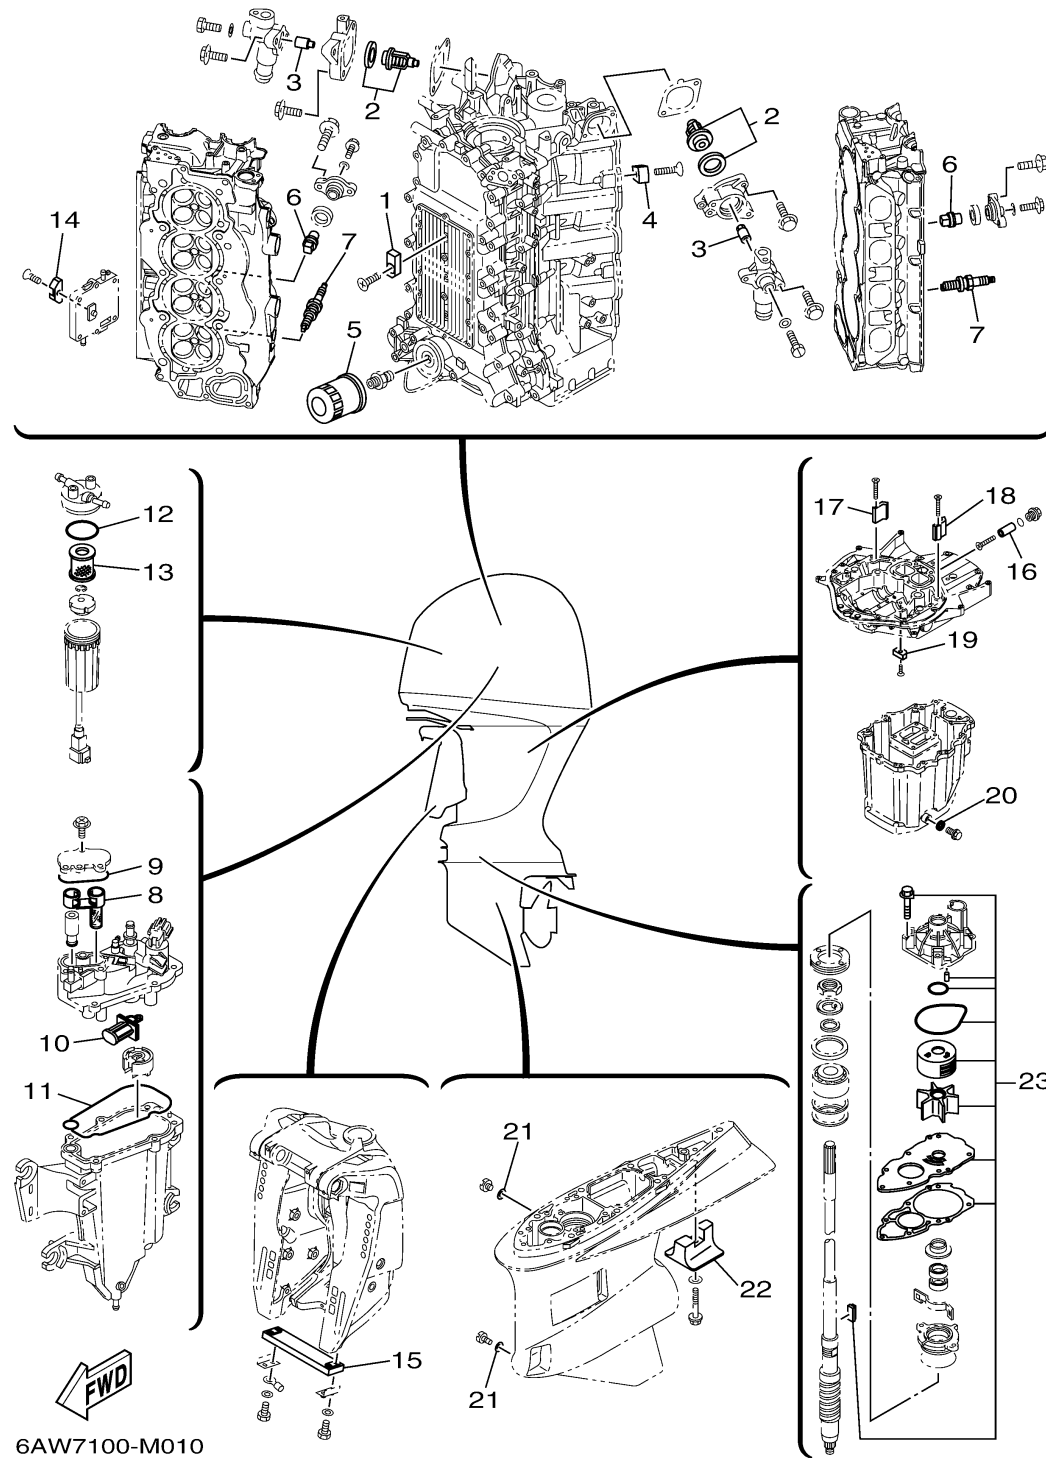

# SCHEDULED SERVICE PARTS

Ref No.	Part Number	Description	Qty	Remarks
1	63P-11325-01-00	ANODE	3	
2	6AW-12411-00-00	THERMOSTAT	2	
3	6AW-1132R-00-00	ANODE 6	2	
4	6AW-1132P-00-00	ANODE 5	8	
5	N26-13440-02-00	ELEMENT ASSY, OIL CLEANER	1	
6	67F-11325-01-00	.ANODE	10	
7	LFR-6A110-00-00	PLUG, SPARK (NGK LFR6A-11)	8	
8	6CB-24501-01-00	.FILTER, FUEL	1	
9	6CB-13016-00-00	.O-RING	1	
10	63P-13915-00-00	FILTER	1	
11	6CB-14984-00-00	GASKET, FLOAT CHAMBER	1	
12	6P3-24564-00-00	.GASKET	1	
13	6P3-24563-01-00	.ELEMENT, FILTER	1	
14	6E5-11325-00-00	ANODE	1	
15	6AW-45251-00-00	ANODE	1	
16	6AW-1132S-00-00	ANODE 7	1	
17	6AW-1132T-00-00	ANODE 8	1	
18	6AW-1132U-00-00	ANODE 9	1	
19	63P-11325-11-00	ANODE	1	
20	90430-14M09-00	.GASKET	1	

# SCHEDULED SERVICE PARTS

Ref No.	Part Number	Description	Qty	Remarks
21	90430-08003-00	GASKET	2	
22	6AW-45373-00-00	ANODE	1	
23	6AW-W0078-00-00	WATER PUMP REPAIR KIT	1	