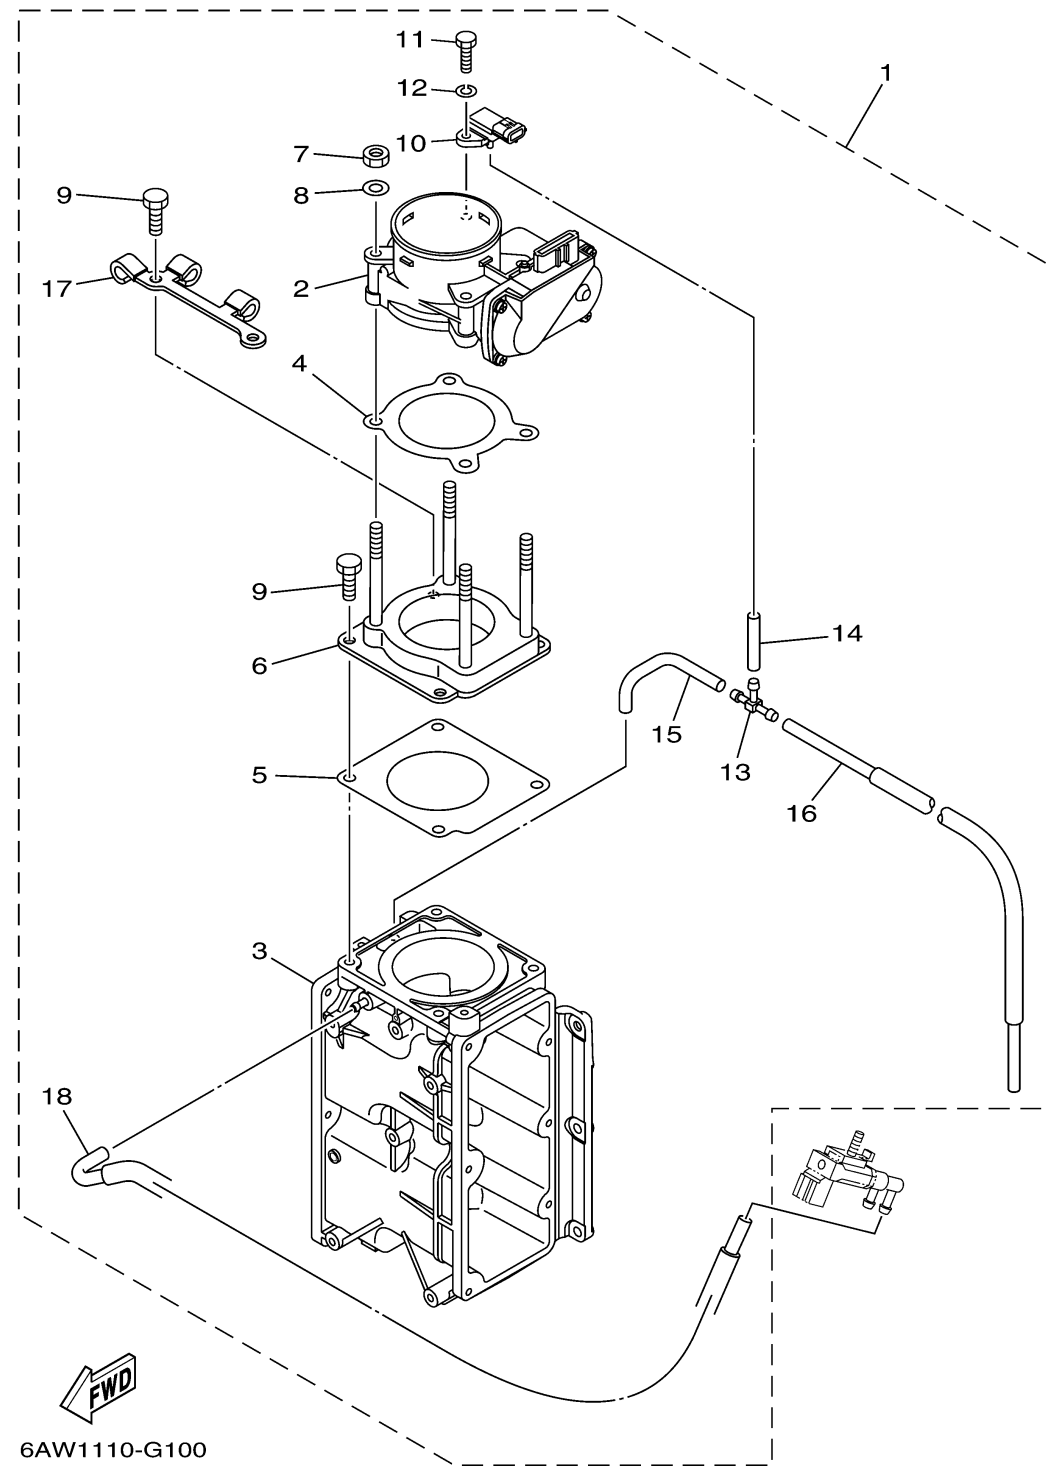

THROTTLE BODY ASSY 1

Ref No.	Part Number	Description	Qty	Remarks
1	6AW-13750-03-00	THROTTLE BODY ASSY	1	
2	6AW-13751-01-00	..BODY, THROTTLE 1	1	
3	6AW-13711-01-00	..MIXING BODY	1	
4	6AW-13556-00-00	..GASKET, MANIFOLD	1	
5	6AW-13557-00-00	..GASKET	1	
6	6AW-14360-00-00	..THROTTLE DAMPER ASSY	1	
7	6P2-13588-00-00	..NUT	4	
8	6P2-13578-00-00	..WASHER	4	
9	6P2-14496-00-00	..BOLT	4	
10	6P2-82380-00-00	..SENSOR, PRESSURE	1	
11	6P2-13573-00-00	..BOLT 1	1	
12	68V-14356-00-00	..WASHER, SPRING	1	
13	4N0-14251-00-00	..NIPPLE	1	
14	5JW-24311-00-00	..PIPE, FUEL 1	1	
15	6AW-82364-00-00	..HOSE 2	1	
16	6AW-82365-00-00	..HOSE 3	1	
17	6AW-11188-00-00	..CLIP, PIPE	1	
18	6AW-82366-00-00	..HOSE 4	1	