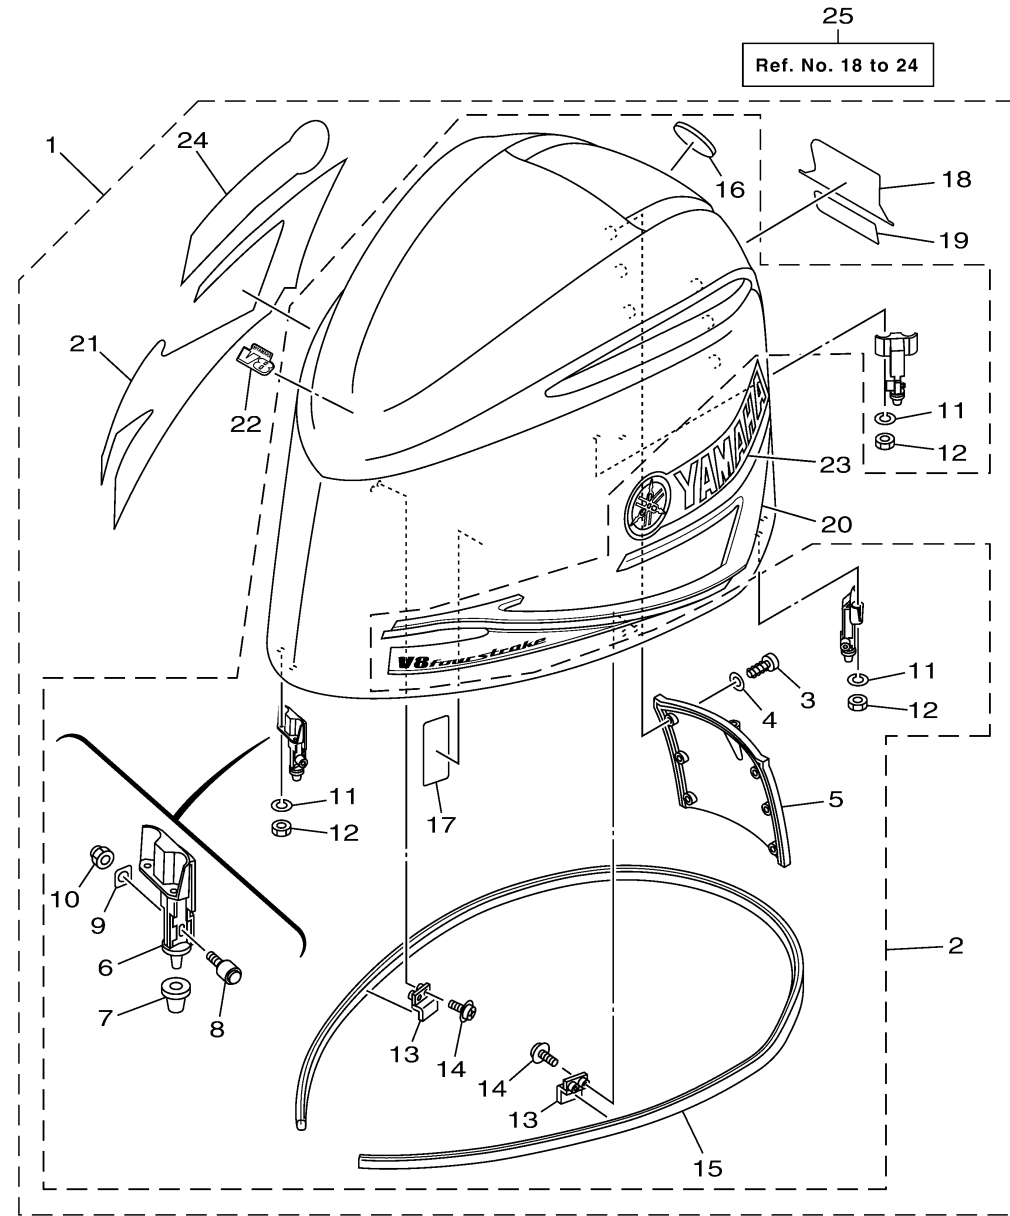

TOP COWLING

Ref No.	Part Number	Description	Qty	Remarks
1	6AW-42610-30-00	TOP COWLING ASSY	1	
1	6AW-42610-40-CE	TOP COWLING ASSY	0	WHITE
2	6AW-4261A-00-CE	..TOP COWLING W/O GRAPHICS	0	WHITE
2	6AW-4261A-00-00	..TOP COWLING W/O GRAPHICS	1	
3	97780-60516-00	...SCREW, TAPPING	6	
4	92995-06200-00	.. WASHER	6	
5	6AW-42532-00-00	...COVER	1	
6	6AW-42647-00-9S	...HOLDER, CLAMP BAND	3	
7	6AW-42663-00-00	...DAMPER 2	3	
8	6AW-4264A-00-00	...HOOK ASSY	3	
9	6AW-42646-10-00	...PLATE, CLAMP	3	
10	95780-08300-00	.. NUT, FLANGE	3	
11	92990-06100-00	.. WASHER, SPRING	6	
12	95380-06600-00	.. NUT, HEXAGON	6	
13	6AW-42477-00-00	...PLATE, LOCK	2	
14	97985-05210-00	...SCREW, WITH WASHER	4	
15	6AW-42628-20-00	...SEAL	1	
16	6AW-42697-10-00	...TUNING FORK MARK	1	
17	6AH-42735-00-00	...PROTECTOR	1	
18	6AW-42678-10-00	..GRAPHIC, REAR	1	

CONTINUED ON NEXT FRAME >

6AWB100-R020

TOP COWLING

Ref No.	Part Number	Description	Qty	Remarks
18	6AW-42678-20-00	..GRAPHIC, REAR	0	FOR WHITE COWLING
19	6AW-4267A-00-00	..GRAPHIC, REAR 2	1	
19	6AW-4267A-20-00	..GRAPHIC, REAR 2	0	FOR WHITE COWLING
20	6AW-42675-10-00	..GRAPHIC, SIDE 1	1	
20	6AW-42675-20-00	..GRAPHIC, SIDE 1	0	FOR WHITE COWLING
21	6AW-42676-10-00	..GRAPHIC, SIDE 2	1	
21	6AW-42676-20-00	..GRAPHIC, SIDE 2	0	FOR WHITE COWLING
22	6AW-42677-10-00	..GRAPHIC, FRONT	1	
22	6AW-42677-20-00	..GRAPHIC, FRONT	0	FOR WHITE COWLING
23	6AW-42681-20-00	..MARK, COWLING	0	FOR WHITE COWLING
23	6AW-42681-10-00	..MARK, COWLING	1	
24	6AW-42682-10-00	..MARK, COWLING	1	
24	6AW-42682-20-00	..MARK, COWLING	0	FOR WHITE COWLING
25	6AW-W4267-10-00	GRAPHIC SET, TOP COWLING	1	AP FOR USA
25	6AW-W4267-20-00	GRAPHIC SET, TOP COWLING	0	AP FOR USA(WHITE)