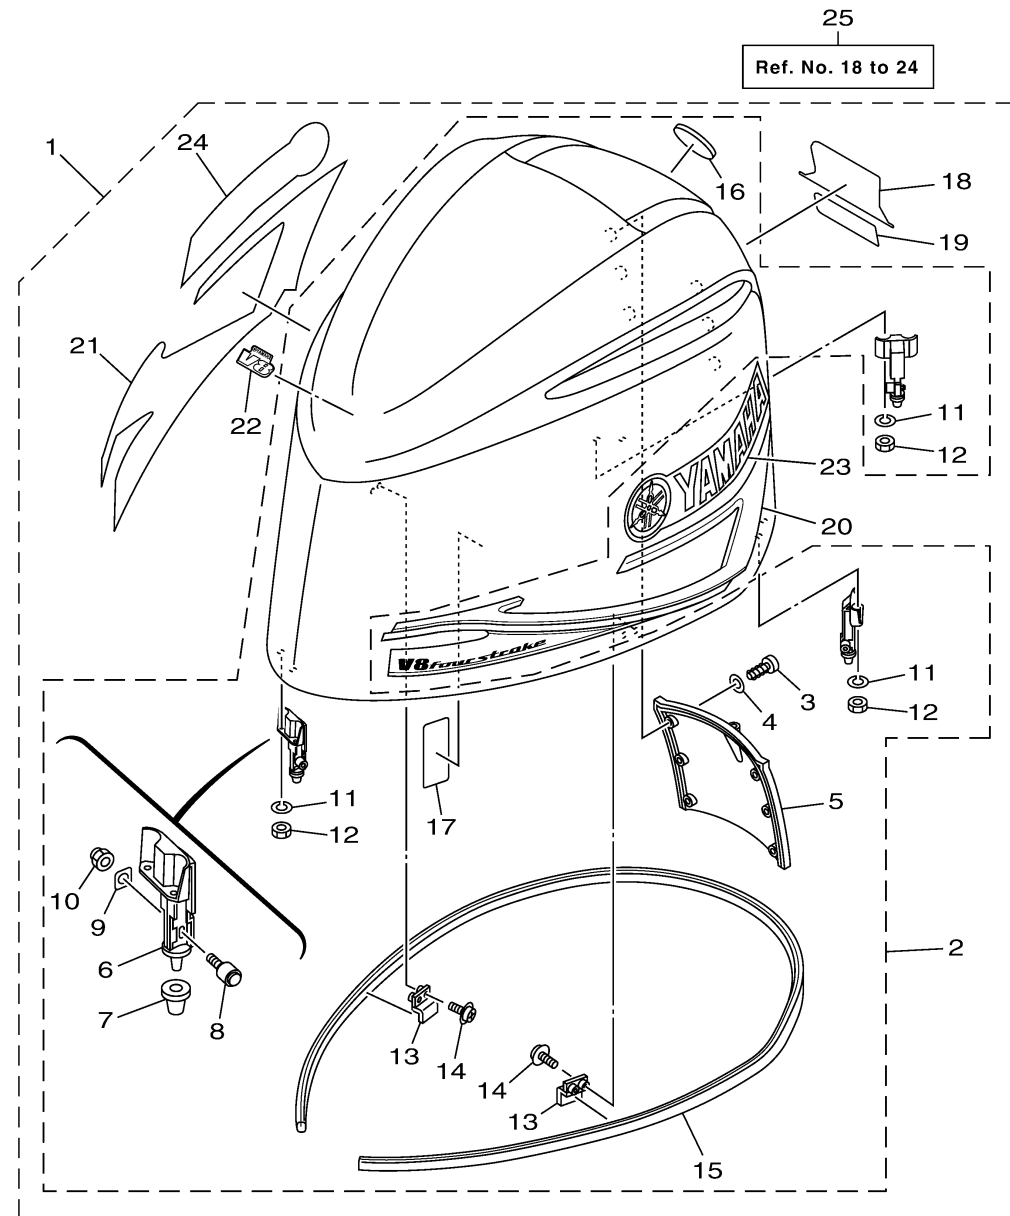

TOP COWLING

Ref No.	Part Number	Description	Qty	Remarks
1	6AW-42610-30-00	TOP COWLING ASSY	1	
1	6AW-42610-40-CE	TOP COWLING ASSY	0	WHITE
2	6AW-4261A-00-CE	..TOP COWLING W/O GRAPHICS	0	WHITE
2	6AW-4261A-00-00	..TOP COWLING W/O GRAPHICS	1	
3	97780-60516-00	...SCREW, TAPPING	6	
4	92995-06200-00	.. WASHER	6	
5	6AW-42532-00-00	...COVER	1	
6	6AW-42647-00-9S	...HOLDER, CLAMP BAND	3	
7	6AW-42663-00-00	...DAMPER 2	3	
8	6AW-4264A-00-00	...HOOK ASSY	3	
9	6AW-42646-10-00	...PLATE, CLAMP	3	
10	95780-08300-00	.. NUT, FLANGE	3	
11	92990-06100-00	.. WASHER, SPRING	6	
12	95380-06600-00	.. NUT, HEXAGON	6	
13	6AW-42477-00-00	...PLATE, LOCK	2	
14	97985-05210-00	...SCREW, WITH WASHER	4	
15	6AW-42628-20-00	...SEAL	1	
16	6AW-42697-10-00	...TUNING FORK MARK	1	
17	6AH-42735-00-00	...PROTECTOR	1	
18	6AW-42678-10-00	..GRAPHIC, REAR	1	

CONTINUED ON NEXT FRAME >

6AWB100-R020

TOP COWLING

Ref No.	Part Number	Description	Qty	Remarks
18	6AW-42678-20-00	..GRAPHIC, REAR	0	FOR WHITE COWLING
19	6AW-4267A-00-00	..GRAPHIC, REAR 2	1	
19	6AW-4267A-20-00	..GRAPHIC, REAR 2	0	FOR WHITE COWLING
20	6AW-42675-10-00	..GRAPHIC, SIDE 1	1	
20	6AW-42675-20-00	..GRAPHIC, SIDE 1	0	FOR WHITE COWLING
21	6AW-42676-10-00	..GRAPHIC, SIDE 2	1	
21	6AW-42676-20-00	..GRAPHIC, SIDE 2	0	FOR WHITE COWLING
22	6AW-42677-10-00	..GRAPHIC, FRONT	1	
22	6AW-42677-20-00	..GRAPHIC, FRONT	0	FOR WHITE COWLING
23	6AW-42681-20-00	..MARK, COWLING	0	FOR WHITE COWLING
23	6AW-42681-10-00	..MARK, COWLING	1	
24	6AW-42682-10-00	..MARK, COWLING	1	
24	6AW-42682-20-00	..MARK, COWLING	0	FOR WHITE COWLING
25	6AW-W4267-10-00	GRAPHIC SET, TOP COWLING	1	AP FOR USA
25	6AW-W4267-20-00	GRAPHIC SET, TOP COWLING	0	AP FOR USA(WHITE)