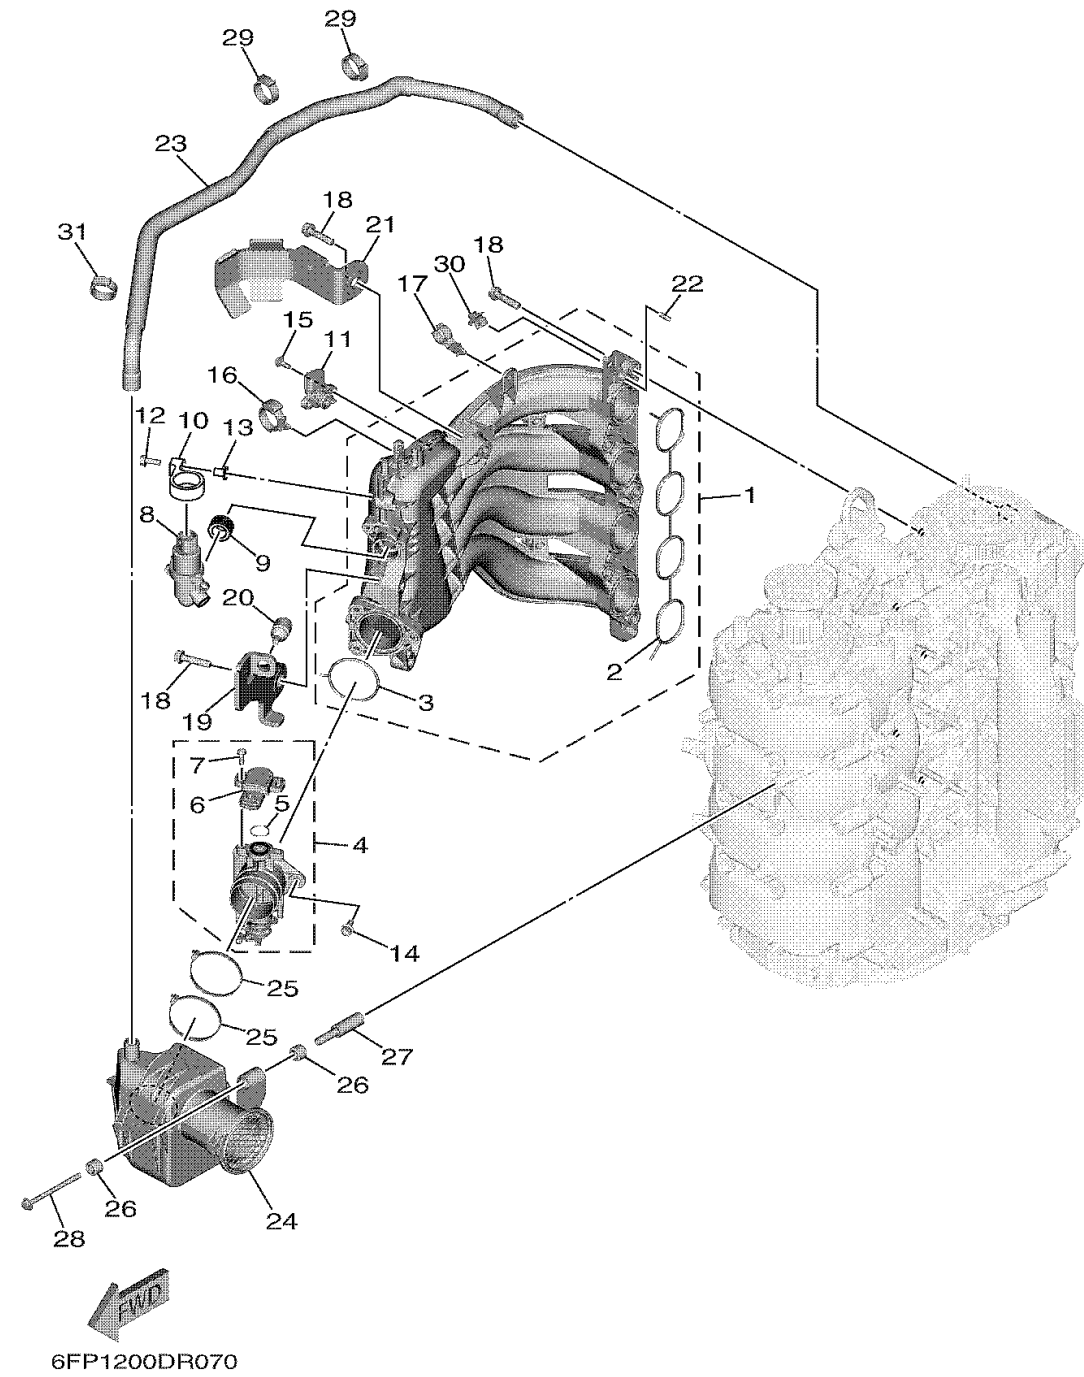

INTAKE 1

Ref No.	Part Number	Description	Qty	Remarks
1	6FP-13641-00-00	MANIFOLD, INTAKE 1	1	
2	6FP-13645-00-00	. .GASKET, MANIFOLD 1	1	
3	6FP-13646-00-00	. .GASKET, MANIFOLD 2	1	
4	6FP-13751-00-00	BODY, THROTTLE 1	1	
5	93210-17014-00	. .O-RING	1	
6	8GL-85885-00-00	. .THROTTLE SENSOR ASSY	1	
7	90149-05041-00	. .SCREW	2	
8	6C5-13713-00-00	VALVE, IDLE SPEED CONTROL	1	
9	6FP-13476-00-00	GASKET	1	
10	6FP-13381-00-00	DAMPER	1	
11	68F-83688-10-00	. .SENSOR ASSY	1	
12	90119-06M17-00	BOLT, WITH WASHER	1	
13	90387-06289-00	COLLAR	1	
14	6C5-14496-00-00	BOLT	3	
15	6C5-81146-10-00	SCREW 2	2	
16	90464-12183-00	CLAMP	1	
17	90464-17006-00	CLAMP	1	
18	90119-08020-00	BOLT, WITH WASHER	8	
19	6FP-13371-00-00	PLATE	1	
20	6FP-14435-00-00	GROMMET	1	

CONTINUED ON NEXT FRAME >

INTAKE 1

Ref No.	Part Number	Description	Qty	Remarks
21	6FP-13881-01-00	COVER 1	1	
22	91690-50014-00	PIN, SPRING	2	
23	6FP-15373-00-00	PIPE, BREATHER	1	
24	6HV-14440-00-00	SILENCER ASSY, INTAKE	1	
25	90464-65001-00	CLAMP	2	
26	90386-08001-00	BUSH	2	
27	90387-07013-00	COLLAR	1	
28	90119-06113-00	BOLT, WITH WASHER	1	
29	90464-26001-00	CLAMP	2	
30	90464-09M47-00	.CLAMP	1	
31	90464-26001-00	CLAMP	1	