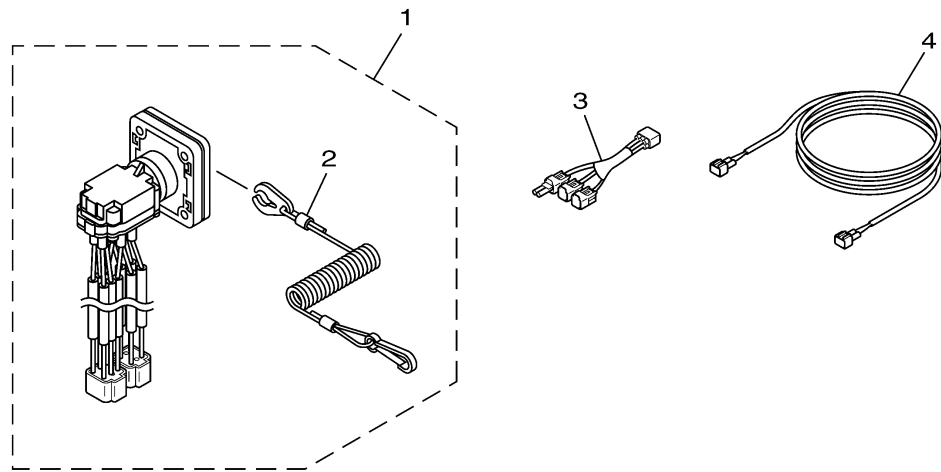

# PANEL SWITCH (QUINT)

| Ref No. | Part Number     | Description                    | Qty | Remarks                     |
|---------|-----------------|--------------------------------|-----|-----------------------------|
| 1       | 6ES-82570-10-00 | ENGINE STOP SWITCH ASSY(QUINT) | 1   |                             |
| 2       | 682-82556-00-00 | . LANYARD, STOP SWITCH         | 1   |                             |
| 3       | 6ES-8258A-31-00 | LANYARD HARNESS 6P             | 2   | CONTACT MARINE SERVICE DEPT |
| 4       | 6ES-8258A-20-00 | LANYARD HARNESS 2P             | 5   | CONTACT MARINE SERVICE DEPT |