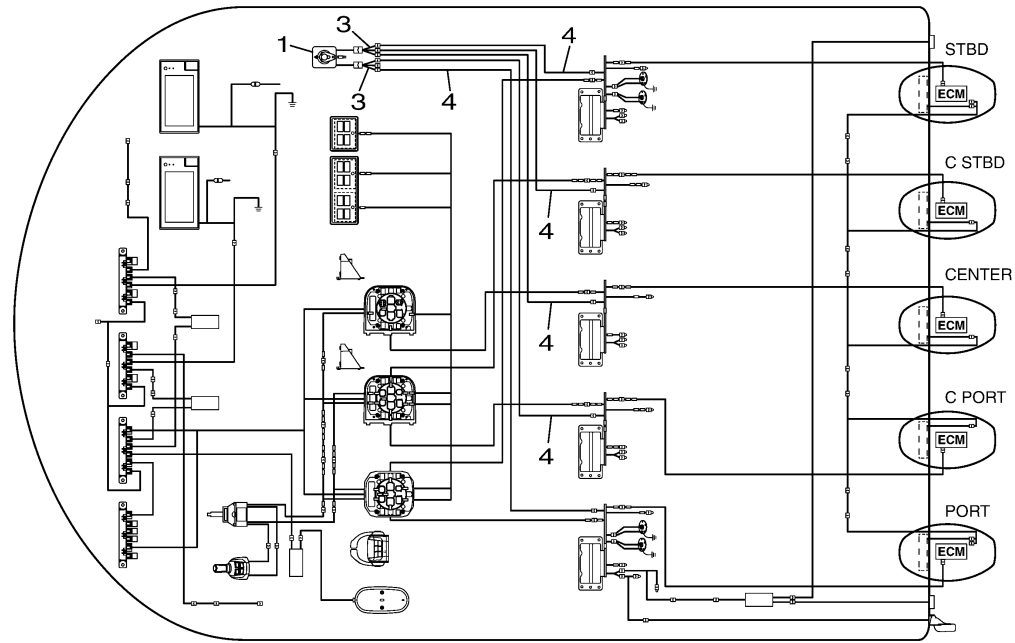

# PANEL SWITCH (QUINT)

| Ref No. | Part Number     | Description                    | Qty | Remarks                     |
|---------|-----------------|--------------------------------|-----|-----------------------------|
| 1       | 6ES-82570-10-00 | ENGINE STOP SWITCH ASSY(QUINT) | 1   |                             |
| 2       | 682-82556-00-00 | . LANYARD, STOP SWITCH         | 1   |                             |
| 3       | 6ES-8258A-31-00 | LANYARD HARNESS 6P             | 2   | CONTACT MARINE SERVICE DEPT |
| 4       | 6ES-8258A-20-00 | LANYARD HARNESS 2P             | 5   | CONTACT MARINE SERVICE DEPT |

6YR2100-T050