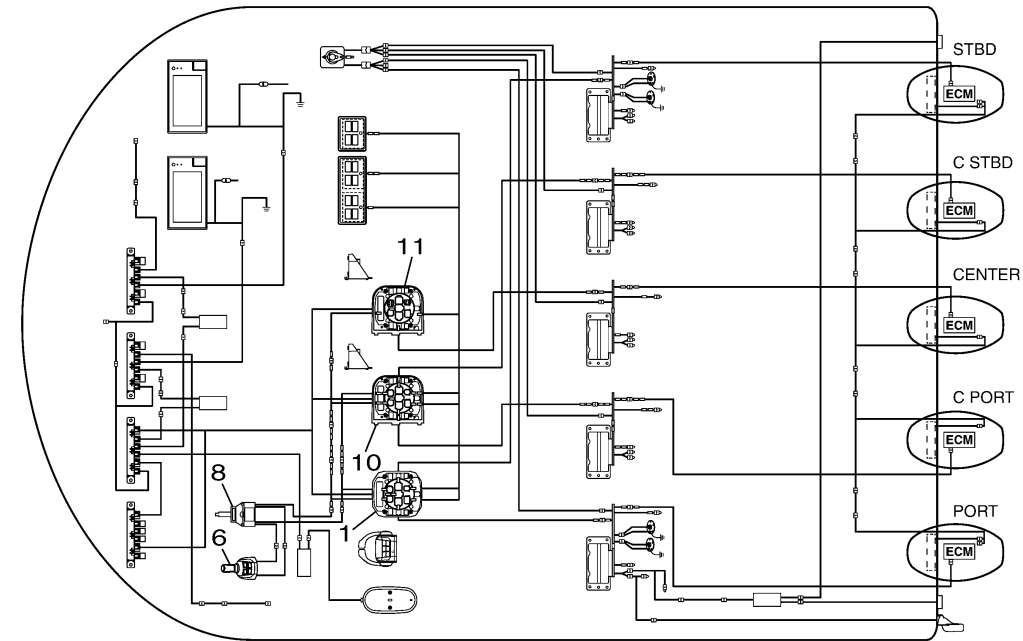

# REMOCON. & JOYSTICK (QUINT)

6YR2100-T010

Ref No.	Part Number	Description	Qty	Remarks
1	6ES-48207-03-00	REMOTE CONTROL ASSY	1	CONTACT MARINE SERVICE DEPT
2	6ES-48291-00-00	..ATTACHMENT	1	
3	6ES-48119-00-00	..COVER SET	1	
4	6ES-48354-00-00	..SET-PLATE, CABLE	1	
5	6ES-48237-00-00	..ADAPTOR SET	1	
6	6ES-482A0-11-00	JOYSTICK ASSY	1	CONTACT MARINE SERVICE DEPT
7	6ES-48156-00-00	..NUT 1	1	
8	6ES-615A0-00-00	HELM UNIT ASSY	1	CONTACT MARINE SERVICE DEPT
9	6ES-6154A-10-00	STEERING COLUMN COMP.	1	
10	6ES-85590-02-00	CENTER HCU (HELM CONTR UNIT)	1	CONTACT MARINE SERVICE DEPT
11	6ES-85590-F0-00	CONTROL UNIT ASSY	1	CONTACT MARINE SERVICE DEPT
12	6ES-82585-00-00	..CAP 2	1	
13	6ES-82585-20-00	..CAP 2 (MX 6PIN)	1	
14	6ES-82585-30-00	..CAP 2 (MX 4PIN)	1	