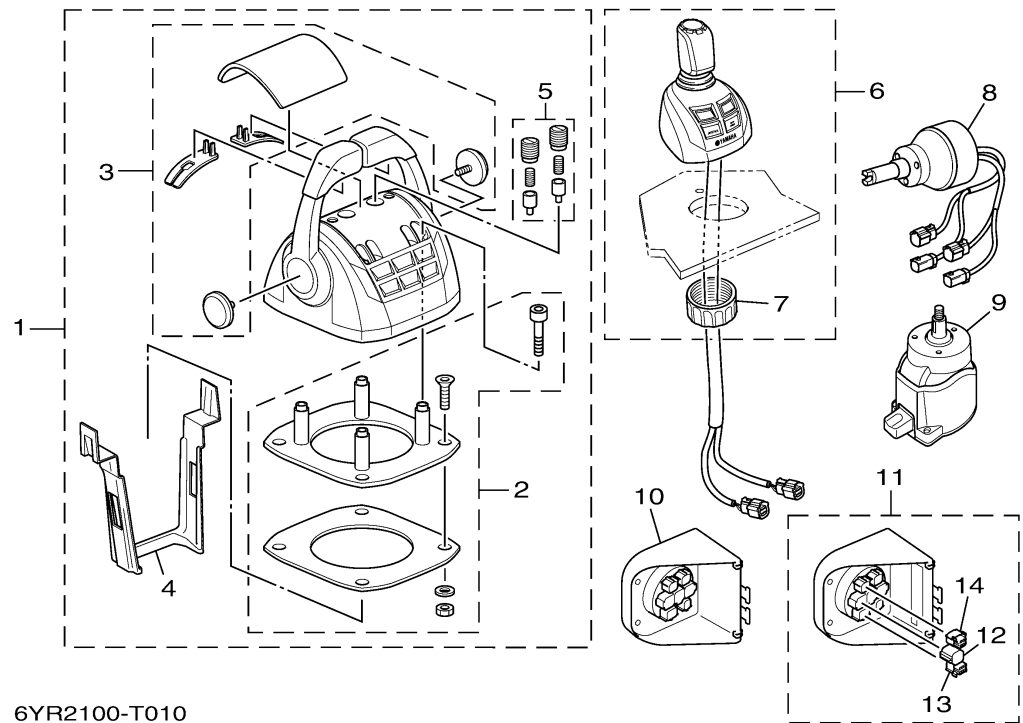

# REMOCON. & JOYSTICK (QUINT)

6YR2100-T010

Ref No.	Part Number	Description	Qty	Remarks
1	6ES-48207-03-00	REMOTE CONTROL ASSY	1	CONTACT MARINE SERVICE DEPT
2	6ES-48291-00-00	..ATTACHMENT	1	
3	6ES-48119-00-00	..COVER SET	1	
4	6ES-48354-00-00	..SET-PLATE, CABLE	1	
5	6ES-48237-00-00	..ADAPTOR SET	1	
6	6ES-482A0-11-00	JOYSTICK ASSY	1	CONTACT MARINE SERVICE DEPT
7	6ES-48156-00-00	..NUT 1	1	
8	6ES-615A0-00-00	HELM UNIT ASSY	1	CONTACT MARINE SERVICE DEPT
9	6ES-6154A-10-00	STEERING COLUMN COMP.	1	
10	6ES-85590-02-00	CENTER HCU (HELM CONTR UNIT)	1	CONTACT MARINE SERVICE DEPT
11	6ES-85590-F0-00	CONTROL UNIT ASSY	1	CONTACT MARINE SERVICE DEPT
12	6ES-82585-00-00	..CAP 2	1	
13	6ES-82585-20-00	..CAP 2 (MX 6PIN)	1	
14	6ES-82585-30-00	..CAP 2 (MX 4PIN)	1	