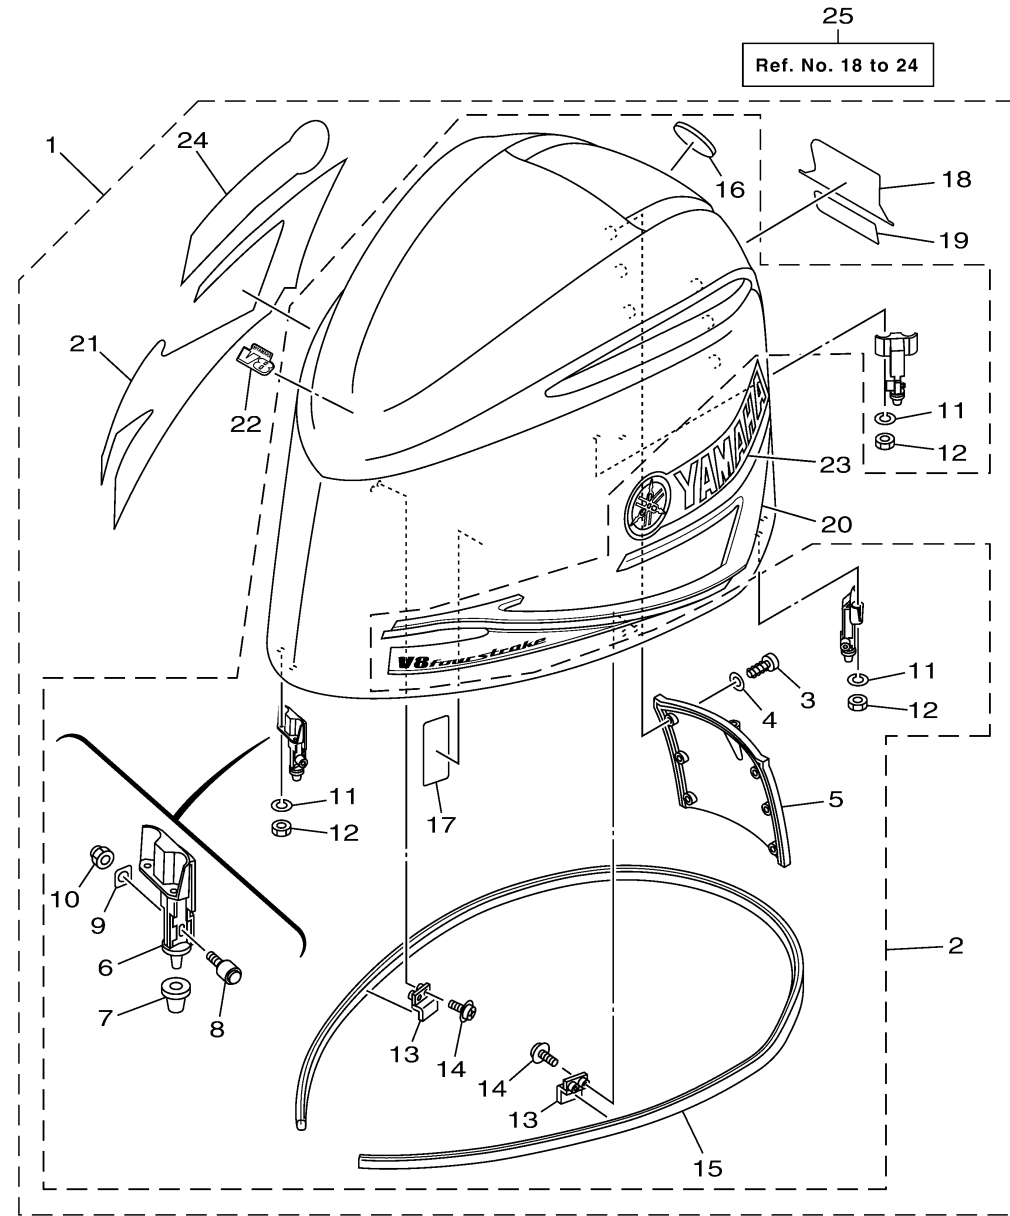

TOP COWLING

Ref No.	Part Number	Description	Qty	Remarks
1	6AW-42610-30-00	TOP COWLING ASSY	1	
2	6AW-4261A-00-00	..TOP COWLING W/O GRAPHICS	1	
3	97780-60516-00	...SCREW, TAPPING	6	
4	92995-06200-00	.. WASHER	6	
5	6AW-42532-00-00	...COVER	1	
6	6AW-42647-00-9S	...HOLDER, CLAMP BAND	3	
7	6AW-42663-00-00	...DAMPER 2	3	
8	6AW-4264A-00-00	...HOOK ASSY	3	
9	6AW-42646-10-00	...PLATE, CLAMP	3	
10	95780-08300-00	.. NUT, FLANGE	3	
11	92990-06100-00	.. WASHER, SPRING	6	
12	95380-06600-00	.. NUT, HEXAGON	6	
13	6AW-42477-00-00	...PLATE, LOCK	2	
14	97985-05210-00	...SCREW, WITH WASHER	4	
15	6AW-42628-20-00	...SEAL	1	
16	6AW-42697-10-00	...TUNING FORK MARK	1	
17	6AH-42735-00-00	...PROTECTOR	1	
18	6AW-42678-10-00	..GRAPHIC, REAR	1	
19	6AW-4267A-00-00	..GRAPHIC, REAR 2	1	
20	6AW-42675-10-00	..GRAPHIC, SIDE 1	1	

CONTINUED ON NEXT FRAME >

6AWB100-R020

TOP COWLING

Ref No.	Part Number	Description	Qty	Remarks
21	6AW-42676-10-00	. .GRAPHIC, SIDE 2	1	
22	6AW-42677-10-00	. .GRAPHIC, FRONT	1	
23	6AW-42681-10-00	. .MARK, COWLING	1	
24	6AW-42682-10-00	. .MARK, COWLING	1	
25	6AW-W4267-10-00	GRAPHIC SET, TOP COWLING	1	AP FOR USA