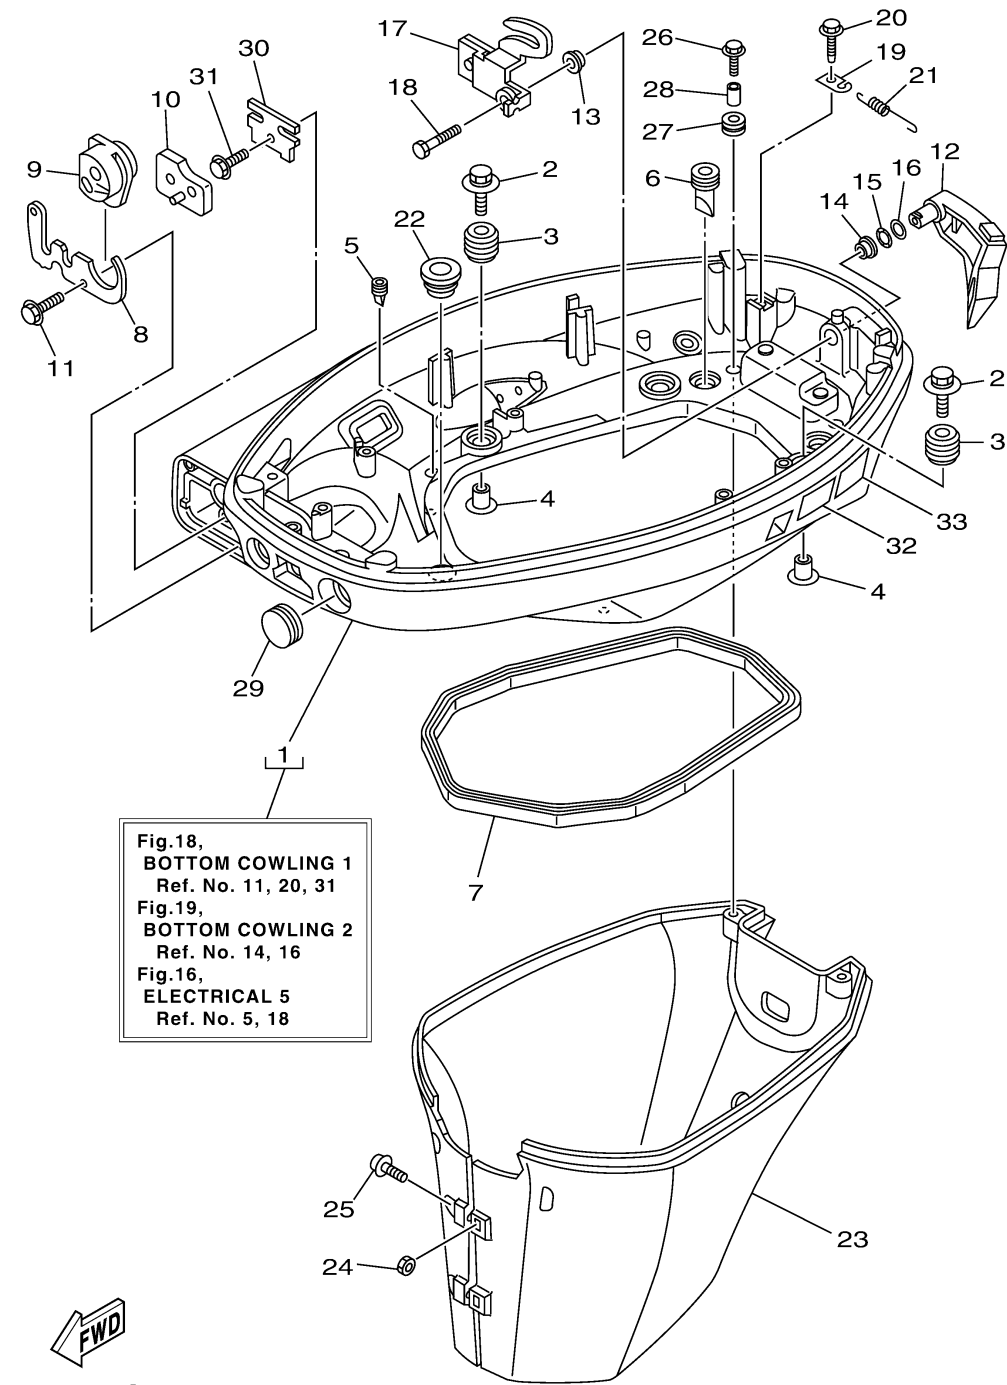

BOTTOM COWLING 1

6BLB100-S180

Ref No.	Part Number	Description	Qty	Remarks
1	6BP-42710-00-8D	BOTTOM COWLING ASSY	1	
2	90119-06M61-00	BOLT, WITH WASHER	4	
3	6BG-42748-00-00	GROMMET	4	
4	90387-06M69-00	COLLAR	4	
5	65W-42717-00-00	RUBBER, SEAL 2	2	
6	61A-42717-00-00	RUBBER, SEAL 2	2	
7	62Y-42716-00-00	RUBBER SEAL 1	1	
8	6BL-42761-00-00	STOPPER	1	
9	6BL-42725-01-00	GROMMET	1	
10	6BL-42727-00-00	GROMMET	1	
11	90109-06M86-00	BOLT	2	
12	6BL-42815-00-8D	LEVER, CLAMP 1	1	
13	90386-12M37-00	BUSH	1	
14	90386-12MA2-00	BUSH	1	
15	90206-12052-00	WASHER, WAVE	1	
16	90201-12M07-00	WASHER, PLATE	1	
17	6BG-42816-00-00	LEVER, CLAMP 2	1	
18	97D95-06012-00	BOLT, HEXAGON DEEP RECESS	1	
19	66T-43144-00-00	HOOK, SPRING	1	
20	90109-06M86-00	BOLT	1	

CONTINUED ON NEXT FRAME >

BOTTOM COWLING 1

6BLB100-S180

Ref No.	Part Number	Description	Qty	Remarks
21	90506-18023-00	SPRING, TENSION	1	
22	68U-42727-00-00	GROMMET	1	
23	6BG-42741-10-8D	APRON	1	
24	95380-06600-00	NUT, HEXAGON	2	
25	97980-06325-00	SCREW, WITH WASHER	2	
26	97E95-06514-00	BOLT, HEXAGON W/W DEEP RECESS	2	
27	90480-13M24-00	GROMMET	2	
28	90387-06M43-00	COLLAR	2	
29	65W-42726-10-00	GROMMET	1	
30	6BL-48538-00-00	CLAMP, CABLE 1	1	
31	90109-06M86-00	BOLT	1	
32	6EE-42794-40-00	LABEL, WARNING (GENERAL)	1	
33	6EE-42794-50-00	LABEL, WARNING (GENERAL)	1	