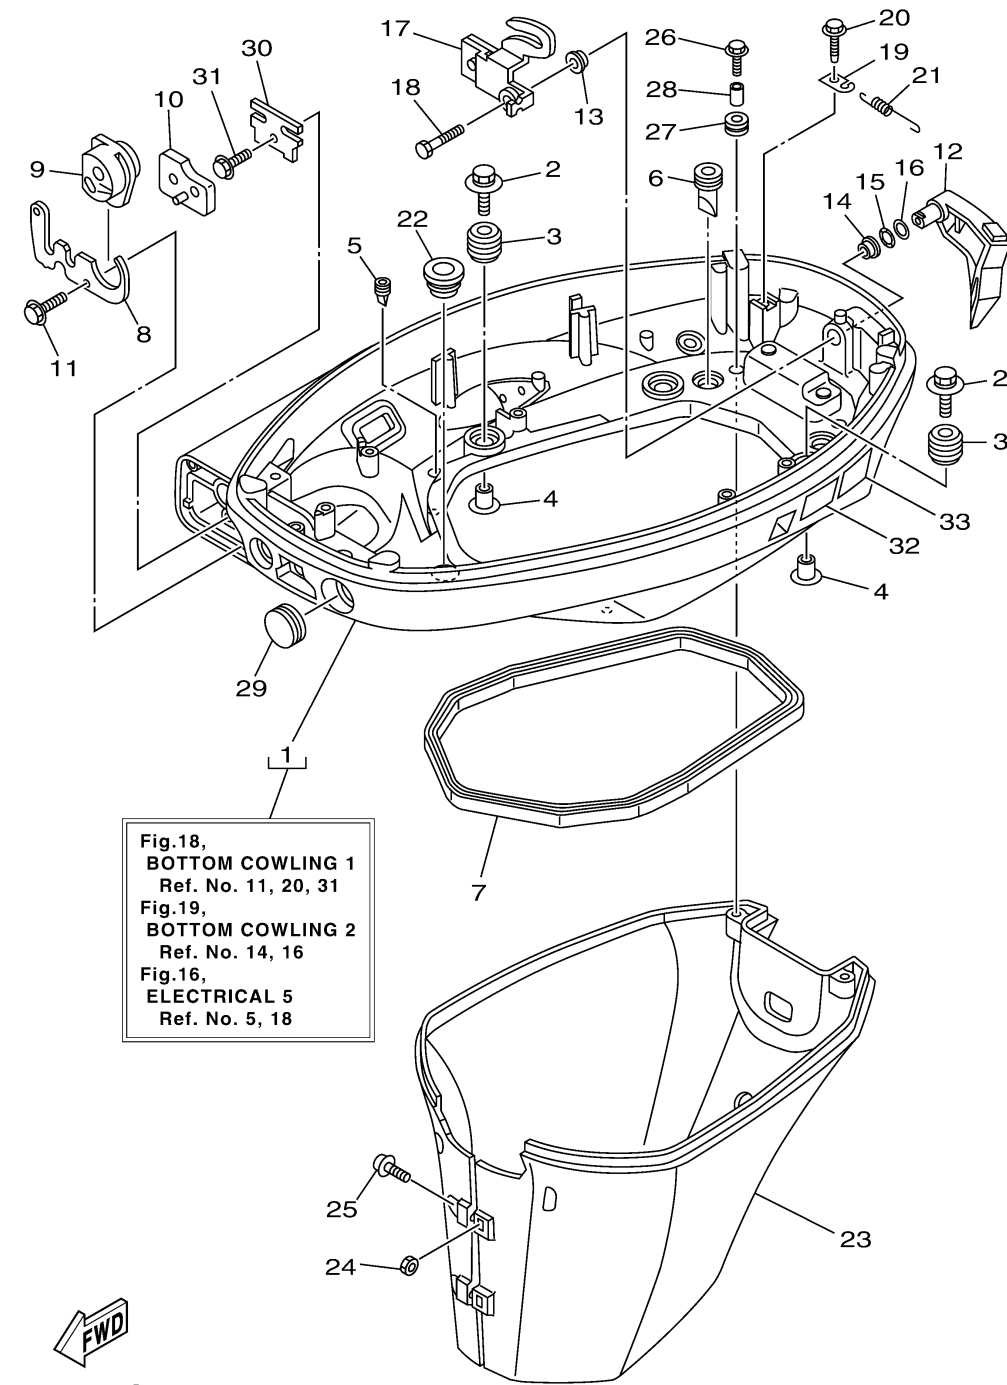

BOTTOM COWLING 1

6BLB100-S180

Ref No.	Part Number	Description	Qty	Remarks
1	6BP-42710-00-8D	BOTTOM COWLING ASSY	1	
2	90119-06M61-00	BOLT, WITH WASHER	4	
3	6BG-42748-00-00	GROMMET	4	
4	90387-06M69-00	COLLAR	4	
5	65W-42717-00-00	RUBBER, SEAL 2	2	
6	61A-42717-00-00	RUBBER, SEAL 2	2	
7	62Y-42716-00-00	RUBBER SEAL 1	1	
8	6BL-42761-00-00	STOPPER	1	
9	6BL-42725-01-00	GROMMET	1	
10	6BL-42727-00-00	GROMMET	1	
11	90109-06M86-00	BOLT	2	
12	6BL-42815-00-8D	LEVER, CLAMP 1	1	
13	90386-12M37-00	BUSH	1	
14	90386-12MA2-00	BUSH	1	
15	90206-12052-00	WASHER, WAVE	1	
16	90201-12M07-00	WASHER, PLATE	1	
17	6BG-42816-00-00	LEVER, CLAMP 2	1	
18	97D95-06012-00	BOLT, HEXAGON DEEP RECESS	1	
19	66T-43144-00-00	HOOK, SPRING	1	
20	90109-06M86-00	BOLT	1	

CONTINUED ON NEXT FRAME >

BOTTOM COWLING 1

6BLB100-S180

Ref No.	Part Number	Description	Qty	Remarks
21	90506-18023-00	SPRING, TENSION	1	
22	68U-42727-00-00	GROMMET	1	
23	6BG-42741-10-8D	APRON	1	
24	95380-06600-00	NUT, HEXAGON	2	
25	97980-06325-00	SCREW, WITH WASHER	2	
26	97E95-06514-00	BOLT, HEXAGON W/W DEEP RECESS	2	
27	90480-13M24-00	GROMMET	2	
28	90387-06M43-00	COLLAR	2	
29	65W-42726-10-00	GROMMET	1	
30	6BL-48538-00-00	CLAMP, CABLE 1	1	
31	90109-06M86-00	BOLT	1	
32	6EE-42794-40-00	LABEL, WARNING (GENERAL)	1	
33	6EE-42794-50-00	LABEL, WARNING (GENERAL)	1	