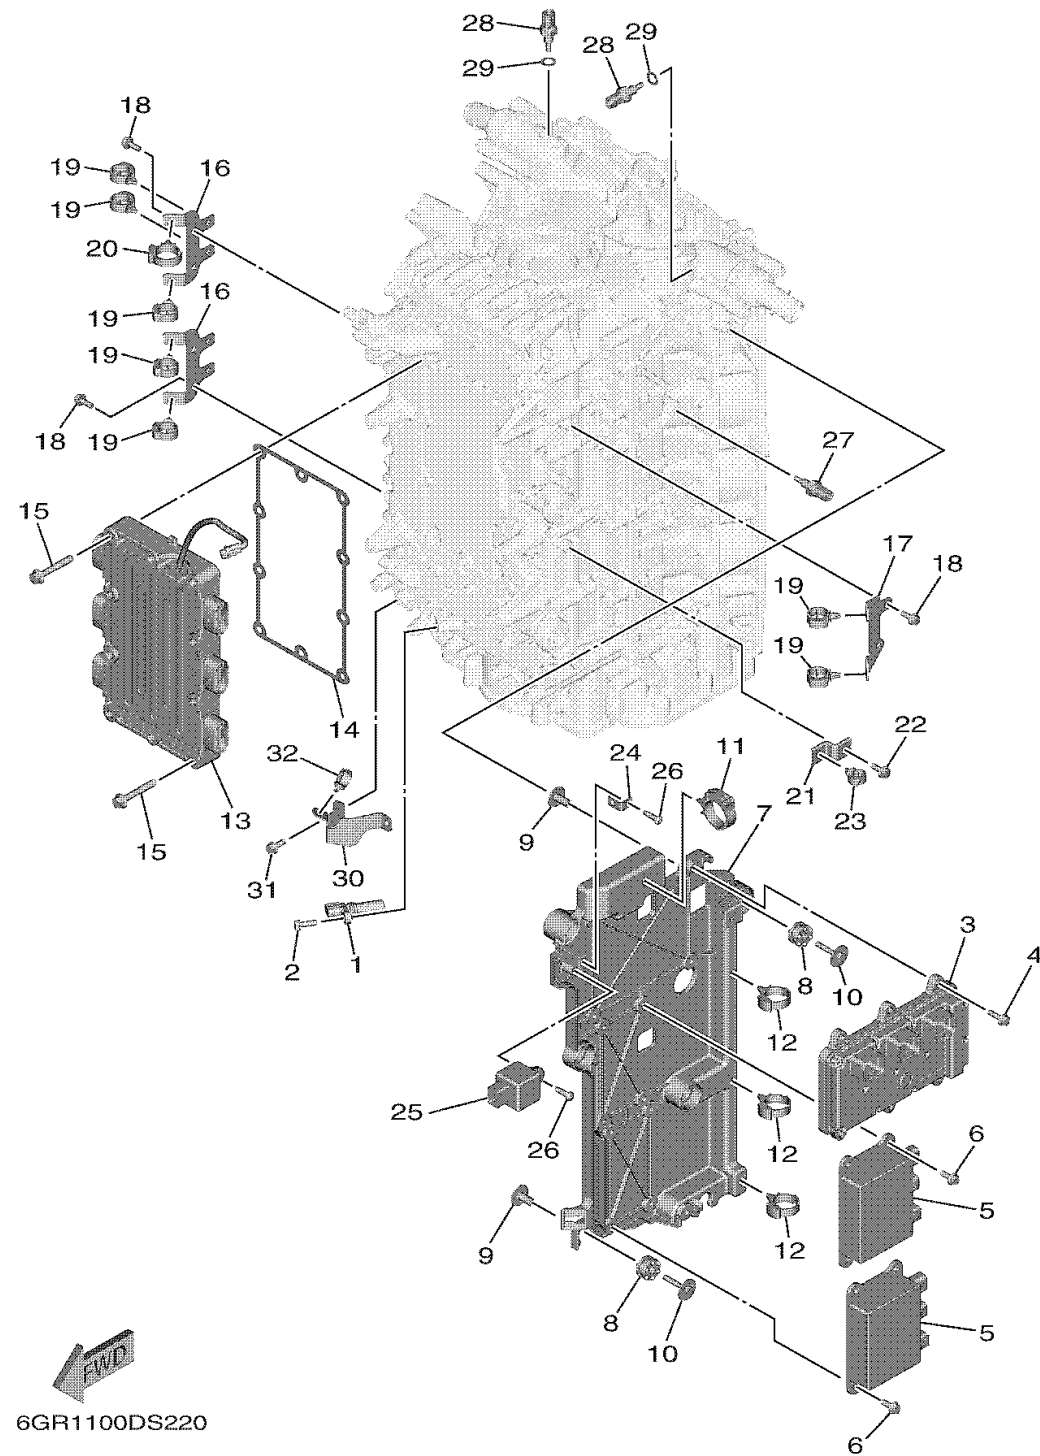

ELECTRICAL 1

6GR1100DS220

Ref No.	Part Number	Description	Qty	Remarks
1	6GR-85895-00-00	CRANK POSITION SENSOR	1	
2	97E95-06520-00	BOLT, HEXAGON W/W DEEP RECESS	1	
3	6GR-8591A-01-00	ENGINE CONTROL UNIT ASSY	1	
4	95D95-06020-00	BOLT, FLANGE DEEP RECESS	4	
5	6GR-8591B-00-00	DRIVER, INJECTOR ASSY	2	
6	95D95-06016-00	BOLT, FLANGE DEEP RECESS	8	
7	6GR-81948-00-00	BRACKET	1	
8	60V-85564-00-00	GROMMET	6	
9	90387-06176-00	COLLAR	6	
10	68F-85119-00-00	BOLT	6	
11	90464-32002-00	CLAMP	1	
12	90464-12183-00	CLAMP	3	
13	6GR-81960-00-00	RECTIFIER & REGULATOR ASSY	1	
14	6GR-81975-00-00	PLATE, RECTIFIER FITTING	1	
15	90105-08175-00	BOLT, FLANGE	10	
16	6GR-8132G-00-00	PLATE	2	
17	6GR-818D2-00-00	PLATE, 2	1	
18	95D95-06016-00	BOLT, FLANGE DEEP RECESS	6	
19	90464-20181-00	CLAMP	7	
20	90464-12183-00	CLAMP	1	

CONTINUED ON NEXT FRAME >

ELECTRICAL 1

Ref No.	Part Number	Description	Qty	Remarks
21	6DA-82388-00-00	PLATE	1	
22	95D95-06016-00	BOLT, FLANGE DEEP RECESS	1	
23	90464-13249-00	CLAMP	1	
24	68V-85548-01-00	HOLDER	1	
25	68V-81950-00-00	RELAY ASSY	1	
26	97780-60620-00	SCREW, TAPPING	2	
27	4P9-83591-00-00	THERMO UNIT	1	
28	6GR-85790-00-00	THERMOSENSOR ASSY	2	
29	90430-10004-00	GASKET	2	
30	6GR-83614-00-00	BRACKET	1	
31	95D95-06016-00	BOLT, FLANGE DEEP RECESS	2	
32	90464-13249-00	CLAMP	1	