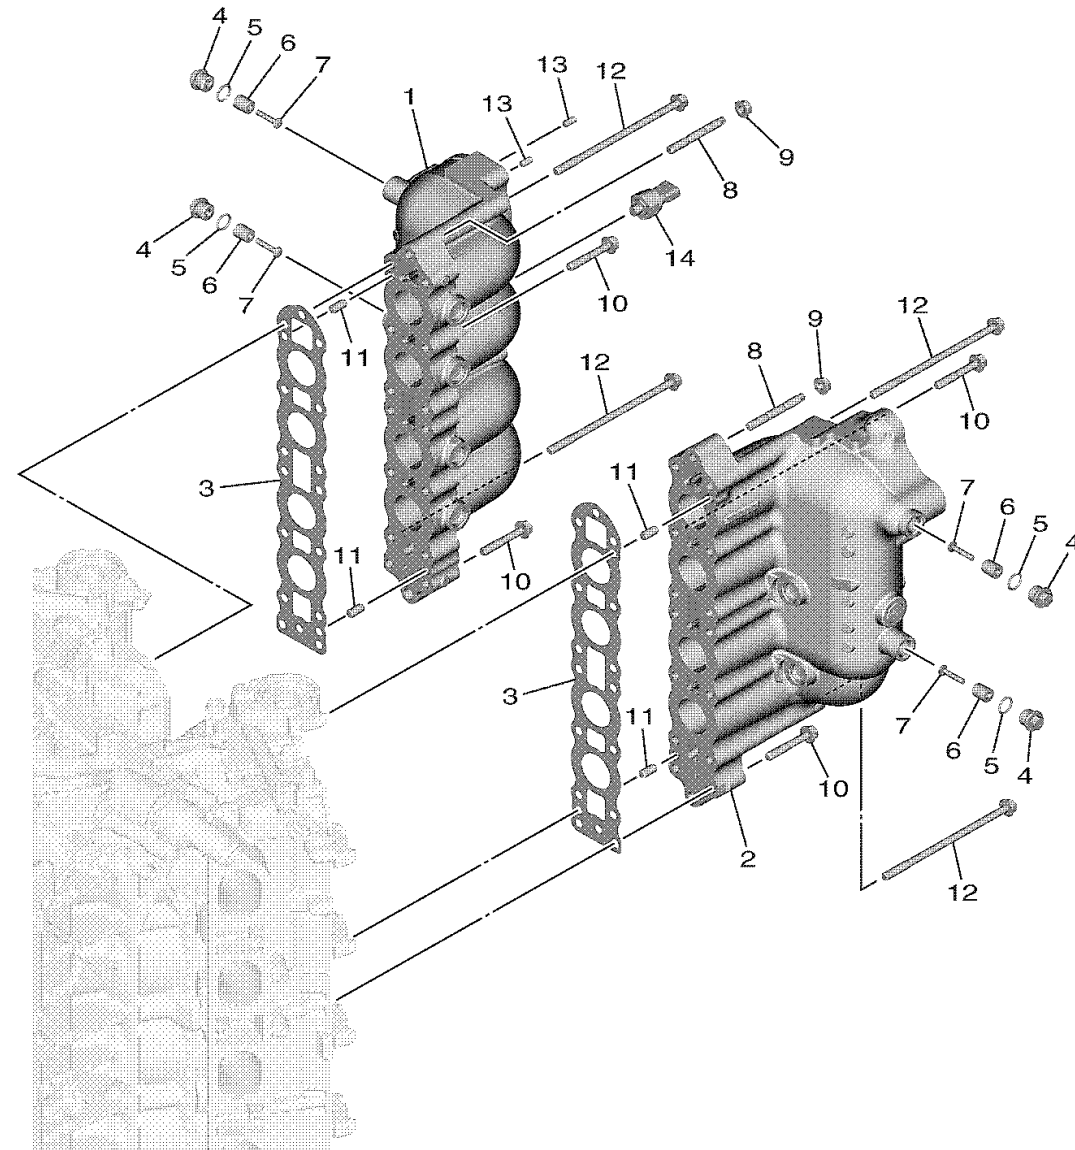

EXHAUST 1

Ref No.	Part Number	Description	Qty	Remarks
1	6GR-14615-00-9S	JOINT, EXHAUST 1	1	
2	6GR-14625-00-9S	JOINT, EXHAUST 2	1	
3	6GR-14613-00-00	GASKET, EXHAUST PIPE	2	
4	6G8-11197-A0-00	PLUG, BLIND	4	
5	93210-13M63-00	.O-RING	4	
6	6G8-11325-00-00	ANODE	4	
7	98980-05025-00	SCREW, BIND	4	
8	90116-08037-00	BOLT, STUD	4	
9	90179-08M34-00	NUT	4	
10	90105-08175-00	BOLT, FLANGE	14	
11	93608-16M16-00	PIN, DOWEL	4	
12	90105-08266-00	BOLT, FLANGE	12	
13	93606-12019-00	PIN, DOWEL	2	
14	6AW-8366B-01-00	SENSOR, WATER PRESSURE	1	

6GR1100DS140