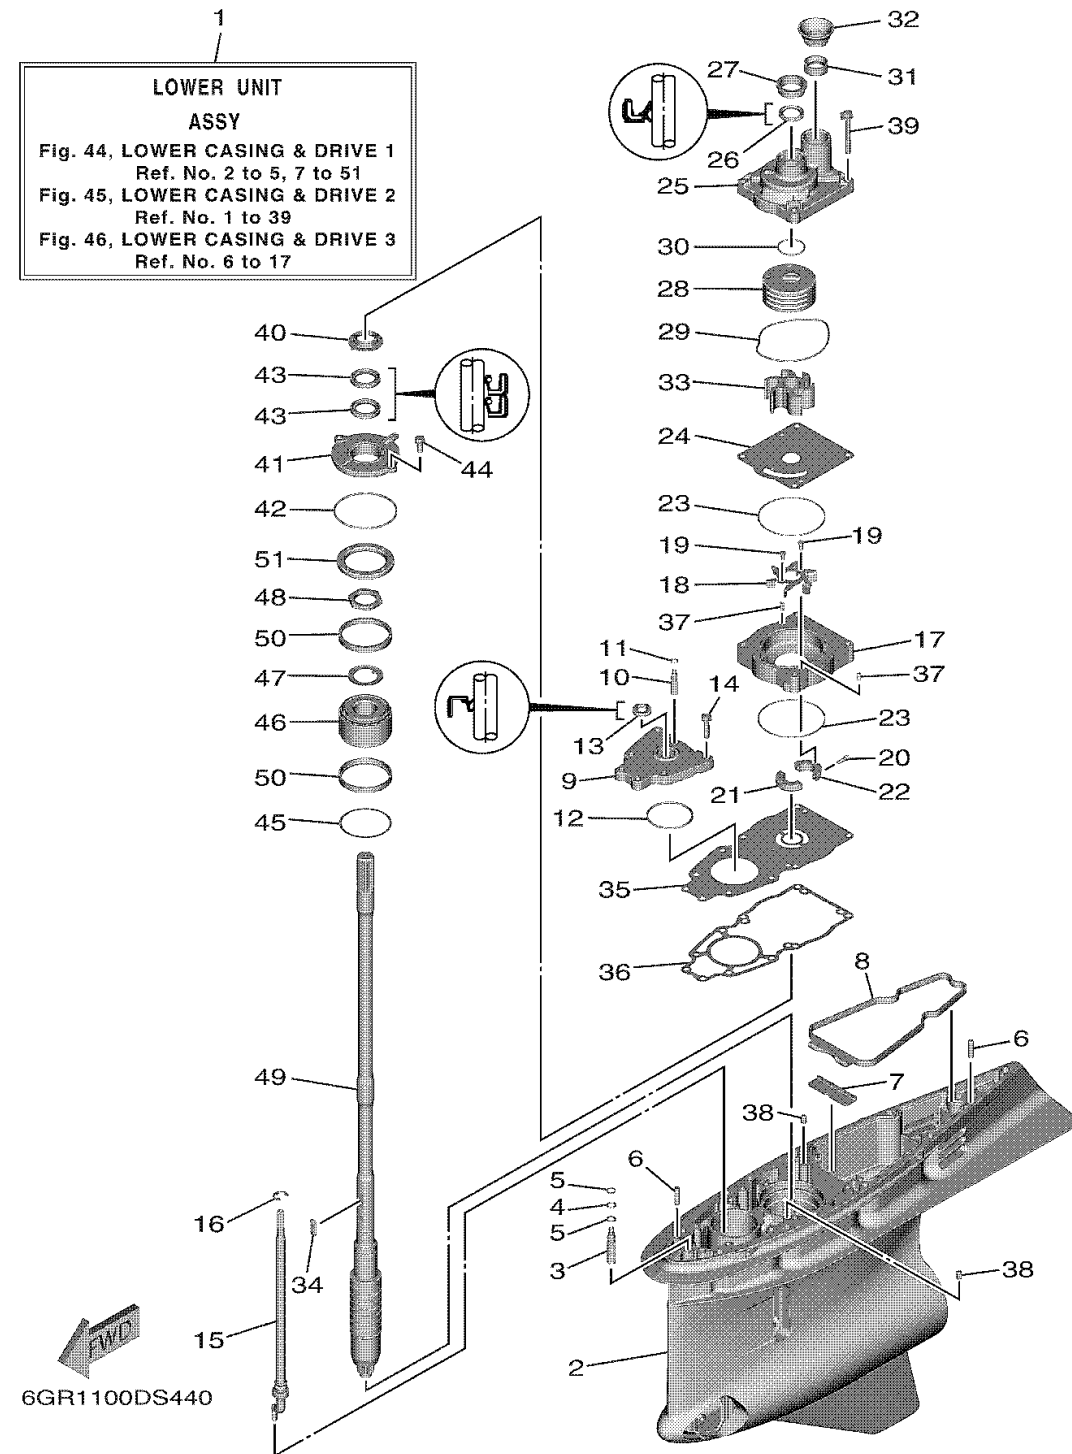

## LOWER CASING DRIVE 1

Ref No.	Part Number	Description	Qty	Remarks
15	6GR-44150-01-00	SHIFT CAM ASSY	1	UR X(25.2")
15	6GR-44150-11-00	SHIFT CAM ASSY	1	UR U(30.2")
15	6GR-44150-21-00	SHIFT CAM ASSY	1	UR E(35.2")
16	99002-12600-00	CIRCLIP	1	
17	6GR-44341-00-00	HOUSING, WATER PUMP	1	
18	6GR-12451-00-00	IMPELLER, WATER PUMP	1	
19	97095-05010-00	BOLT	2	
20	91380-05016-00	BOLT	2	
21	6GR-44381-00-00	SPACER 1	1	
22	6GR-44382-00-00	SPACER 2	1	
23	93210-97690-00	.O-RING	2	
24	6GR-44323-00-00	.OUTER PLATE, CARTRIDGE	1	
25	6GR-44311-00-00	HOUSING, WATER PUMP	1	
26	93109-26001-00	.OIL SEAL	1	
27	6GR-44312-00-00	COVER, WATER PUMP HOUSING	1	
28	6GR-44322-00-00	.INSERT, CARTRIDGE	1	
29	93211-08001-00	.O-RING	1	
30	93210-37160-00	.O-RING	1	
31	6GR-44365-00-00	.DAMPER, WATER SEAL 1	1	
32	6GR-44379-00-00	GUIDE, WATER TUBE	1	

CONTINUED ON NEXT FRAME >

REGULAR ROTATION

## LOWER CASING DRIVE 1

Ref No.	Part Number	Description	Qty	Remarks
33	6GR-44352-00-00	.IMPELLER	1	
34	6AW-44336-00-00	.KEY	1	
35	6GR-44328-00-00	PLATE	1	
36	6GR-44315-00-00	.GASKET, WATER PUMP	1	
37	93606-12019-00	PIN, DOWEL	2	
38	93608-12M05-00	PIN, DOWEL	2	
39	90119-08M16-00	.BOLT, WITH WASHER	4	
40	6GR-45344-00-00	COVER, OIL SEAL	1	
41	6GR-45335-00-00	HOUSING, OIL SEAL	1	
42	93210-89535-00	.O-RING	1	
43	93101-30018-00	.OIL SEAL	2	
44	97E95-08520-00	BOLT, HEXAGON W/W DEEP RECESS	2	
45	688-45567-01-00	SHIM (T:0.10MM)	1	UR
45	688-45567-10-00	SHIM (T:0.12MM)	1	UR
45	688-45567-20-00	SHIM (T:0.15MM)	1	UR
45	688-45567-30-00	SHIM (T:0.18MM)	1	UR
45	688-45567-40-00	SHIM (T:0.30MM)	1	UR
45	688-45567-50-00	SHIM (T:0.40MM)	1	UR
45	688-45567-60-00	SHIM (T:0.50MM)	1	UR
46	93399-99967-00	BEARING	1	

## LOWER CASING DRIVE 1

Ref No.	Part Number	Description	Qty	Remarks
47	90214-35M07-00	WASHER, CLAW	1	
48	90170-35M34-00	NUT	1	
49	6GR-45501-00-00	DRIVE SHAFT COMP.	1	UR X(25.2")
49	6GR-45501-10-00	DRIVE SHAFT COMP.	1	UR U(30.2")
49	6GR-45501-20-00	DRIVE SHAFT COMP.	1	UR E(35.2")
50	6GR-45539-00-00	SPACER 2	2	
51	6GR-45244-00-00	NUT	1	