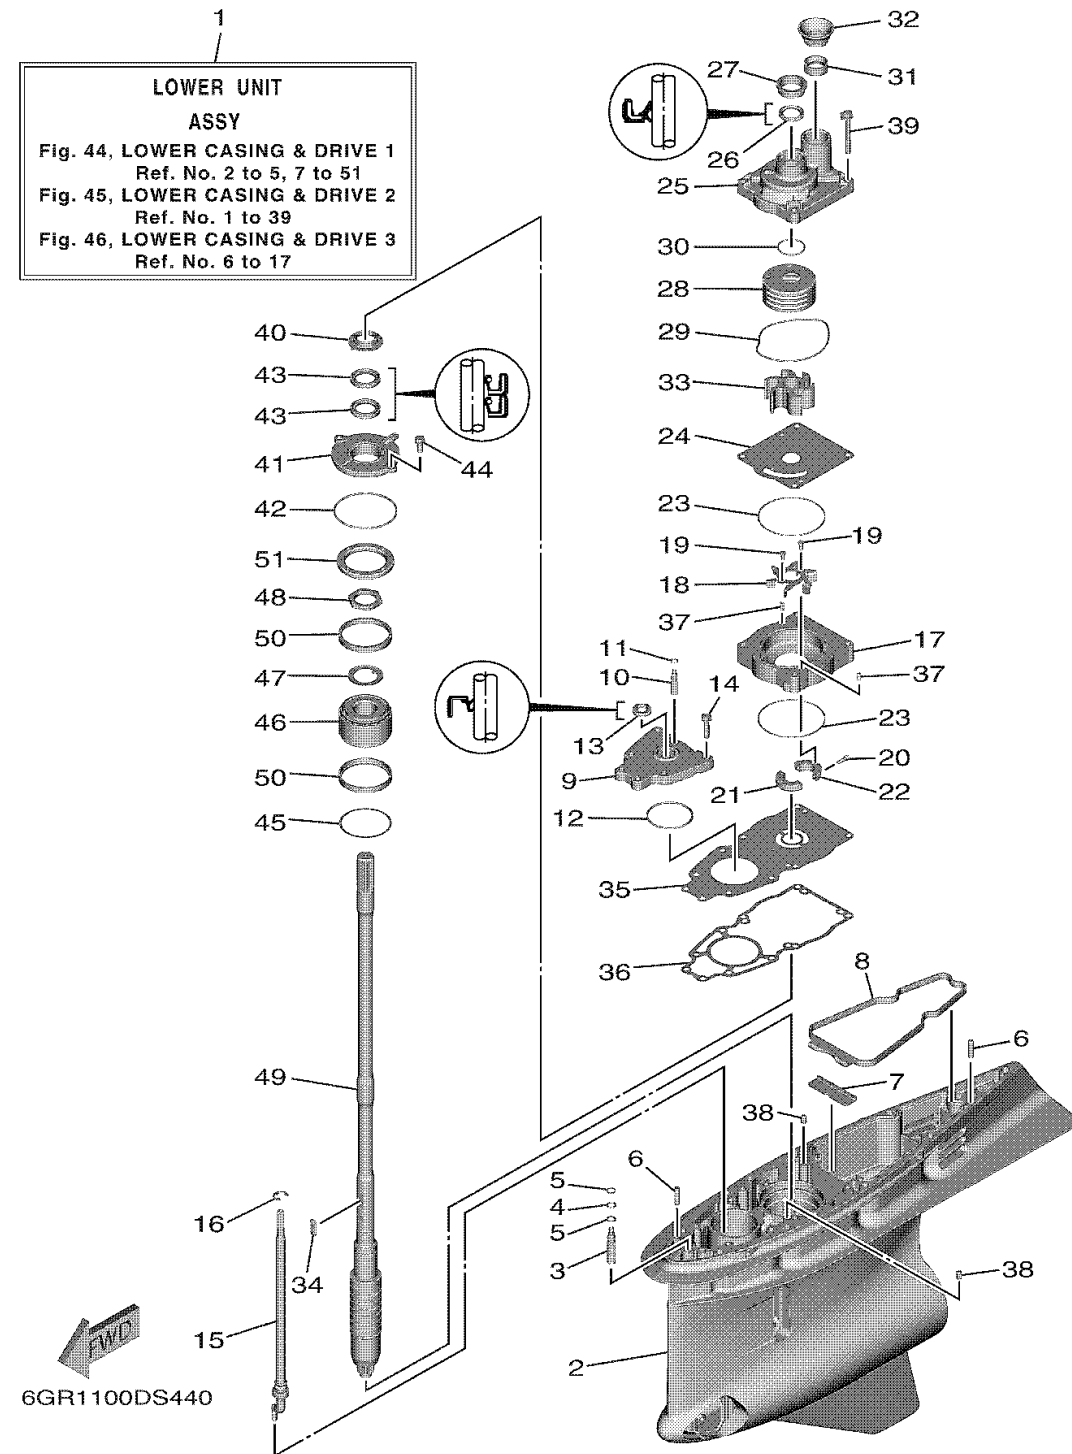

## LOWER CASING DRIVE 1

Ref No.	Part Number	Description	Qty	Remarks
1	6GR-45300-02-8D	LOWER UNIT ASSY	1	GRAY, X(25.2")
1	6GR-45300-02-CE	LOWER UNIT ASSY	0	WHITE, X(25.2")
1	6GR-45300-12-8D	LOWER UNIT ASSY	1	GRAY, U(30.2")
1	6GR-45300-12-CE	LOWER UNIT ASSY	0	WHITE, U(30.2")
1	6GR-45300-22-8D	LOWER UNIT ASSY	1	GRAY, E(35.2")
1	6GR-45300-22-CE	LOWER UNIT ASSY	0	WHITE, E(35.2")
2	6GR-45311-00-8D	CASING, LOWER	1	GRAY
2	6GR-45311-00-CE	CASING, LOWER	0	WHITE
3	6GR-45308-00-00	VALVE ASSY 1	1	
4	93210-10010-00	.O-RING	1	
5	6GR-43873-00-00	RING, BACK UP	2	
6	99480-08030-00	PIN	2	
7	6GR-45376-00-00	GUIDE, SEAL DAMPER	1	
8	6GR-45375-00-00	DAMPER, SEAL	1	
9	6GR-45321-00-00	PLATE	1	
10	6GR-45309-00-00	VALVE ASSY 2	1	
11	93210-07100-00	.O-RING	1	
12	93210-64488-00	.O-RING	1	
13	93106-14001-00	.OIL SEAL	1	
14	97E95-08535-00	BOLT, HEXAGON W/W DEEP RECESS	6	

## LOWER CASING DRIVE 1

Ref No.	Part Number	Description	Qty	Remarks
15	6GR-44150-01-00	SHIFT CAM ASSY	1	UR X(25.2")
15	6GR-44150-11-00	SHIFT CAM ASSY	1	UR U(30.2")
15	6GR-44150-21-00	SHIFT CAM ASSY	1	UR E(35.2")
16	99002-12600-00	CIRCLIP	1	
17	6GR-44341-00-00	HOUSING, WATER PUMP	1	
18	6GR-12451-00-00	IMPELLER, WATER PUMP	1	
19	97095-05010-00	BOLT	2	
20	91380-05016-00	BOLT	2	
21	6GR-44381-00-00	SPACER 1	1	
22	6GR-44382-00-00	SPACER 2	1	
23	93210-97690-00	.O-RING	2	
24	6GR-44323-00-00	.OUTER PLATE, CARTRIDGE	1	
25	6GR-44311-00-00	HOUSING, WATER PUMP	1	
26	93109-26001-00	.OIL SEAL	1	
27	6GR-44312-00-00	COVER, WATER PUMP HOUSING	1	
28	6GR-44322-00-00	.INSERT, CARTRIDGE	1	
29	93211-08001-00	.O-RING	1	
30	93210-37160-00	.O-RING	1	
31	6GR-44365-00-00	.DAMPER, WATER SEAL 1	1	
32	6GR-44379-00-00	GUIDE, WATER TUBE	1	