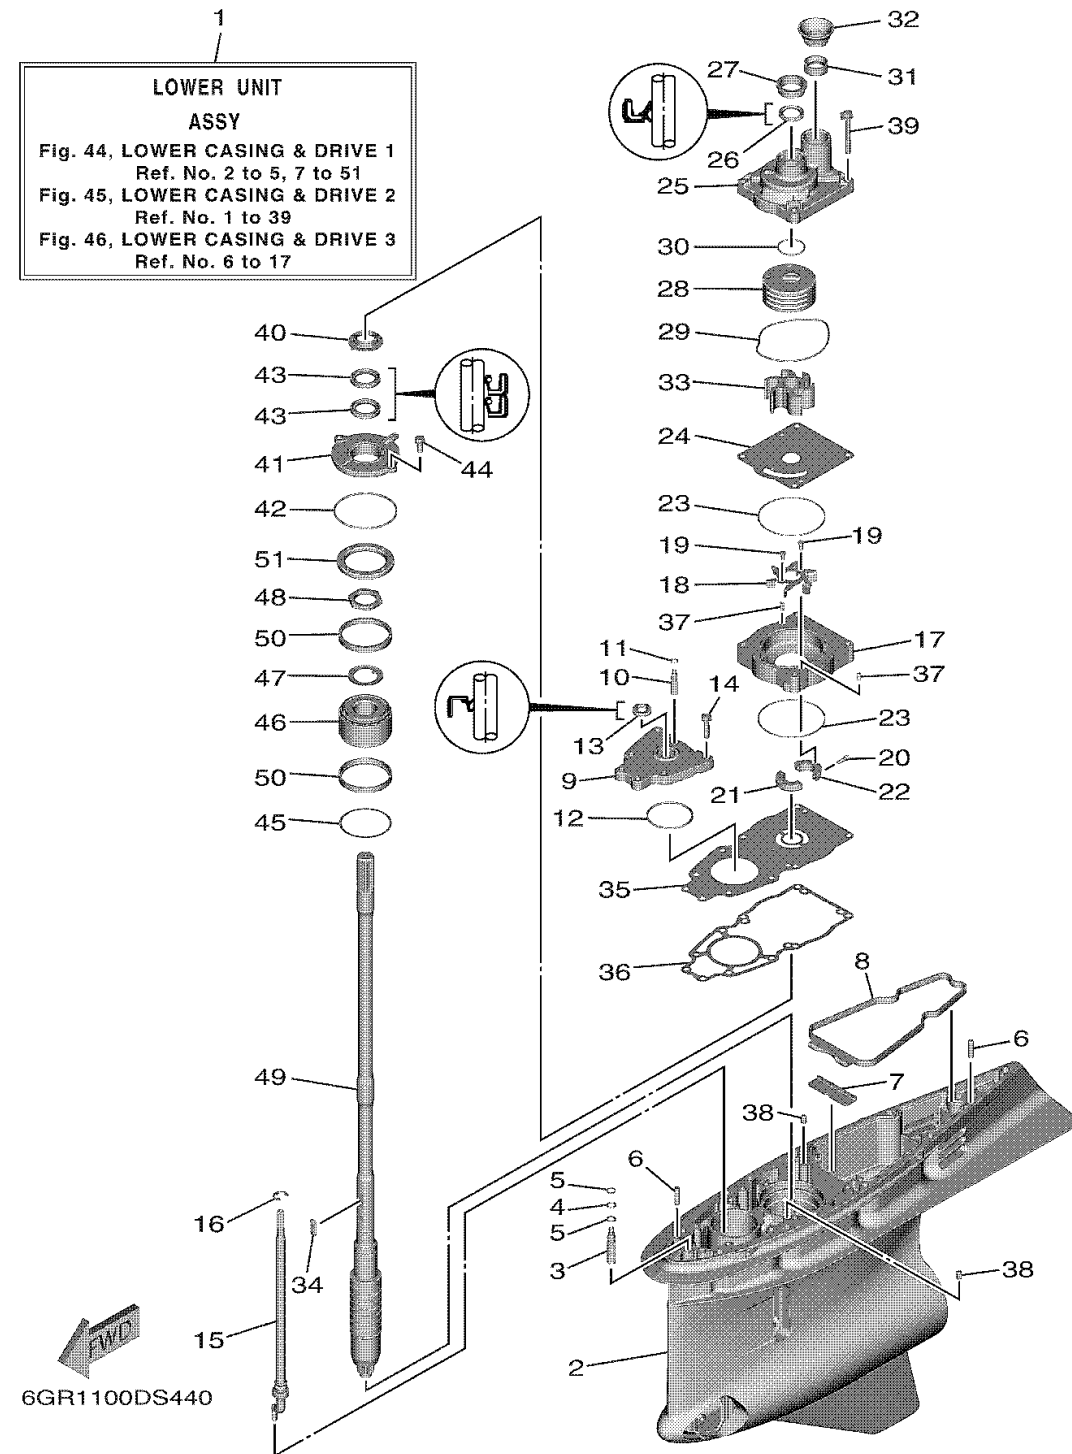

CONTINUED ON NEXT FRAME >

REGULAR ROTATION

## LOWER CASING DRIVE 1

Ref No.	Part Number	Description	Qty	Remarks
15	6GR-44150-01-00	SHIFT CAM ASSY	1	UR X(25.2")
15	6GR-44150-11-00	SHIFT CAM ASSY	1	UR U(30.2")
15	6GR-44150-21-00	SHIFT CAM ASSY	1	UR E(35.2")
16	99002-12600-00	CIRCLIP	1	
17	6GR-44341-00-00	HOUSING, WATER PUMP	1	
18	6GR-12451-00-00	IMPELLER, WATER PUMP	1	
19	97095-05010-00	BOLT	2	
20	91380-05016-00	BOLT	2	
21	6GR-44381-00-00	SPACER 1	1	
22	6GR-44382-00-00	SPACER 2	1	
23	93210-97690-00	.O-RING	2	
24	6GR-44323-00-00	.OUTER PLATE, CARTRIDGE	1	
25	6GR-44311-00-00	HOUSING, WATER PUMP	1	
26	93109-26001-00	.OIL SEAL	1	
27	6GR-44312-00-00	COVER, WATER PUMP HOUSING	1	
28	6GR-44322-00-00	.INSERT, CARTRIDGE	1	
29	93211-08001-00	.O-RING	1	
30	93210-37160-00	.O-RING	1	
31	6GR-44365-00-00	.DAMPER, WATER SEAL 1	1	
32	6GR-44379-00-00	GUIDE, WATER TUBE	1	

## LOWER CASING DRIVE 1

Ref No.	Part Number	Description	Qty	Remarks
33	6GR-44352-00-00	.IMPELLER	1	
34	6AW-44336-00-00	.KEY	1	
35	6GR-44328-00-00	PLATE	1	
36	6GR-44315-00-00	.GASKET, WATER PUMP	1	
37	93606-12019-00	PIN, DOWEL	2	
38	93608-12M05-00	PIN, DOWEL	2	
39	90119-08M16-00	.BOLT, WITH WASHER	4	
40	6GR-45344-00-00	COVER, OIL SEAL	1	
41	6GR-45335-00-00	HOUSING, OIL SEAL	1	
42	93210-89535-00	.O-RING	1	
43	93101-30018-00	.OIL SEAL	2	
44	97E95-08520-00	BOLT, HEXAGON W/W DEEP RECESS	2	
45	688-45567-01-00	SHIM (T:0.10MM)	1	UR
45	688-45567-10-00	SHIM (T:0.12MM)	1	UR
45	688-45567-20-00	SHIM (T:0.15MM)	1	UR
45	688-45567-30-00	SHIM (T:0.18MM)	1	UR
45	688-45567-40-00	SHIM (T:0.30MM)	1	UR
45	688-45567-50-00	SHIM (T:0.40MM)	1	UR
45	688-45567-60-00	SHIM (T:0.50MM)	1	UR
46	93399-99967-00	BEARING	1	