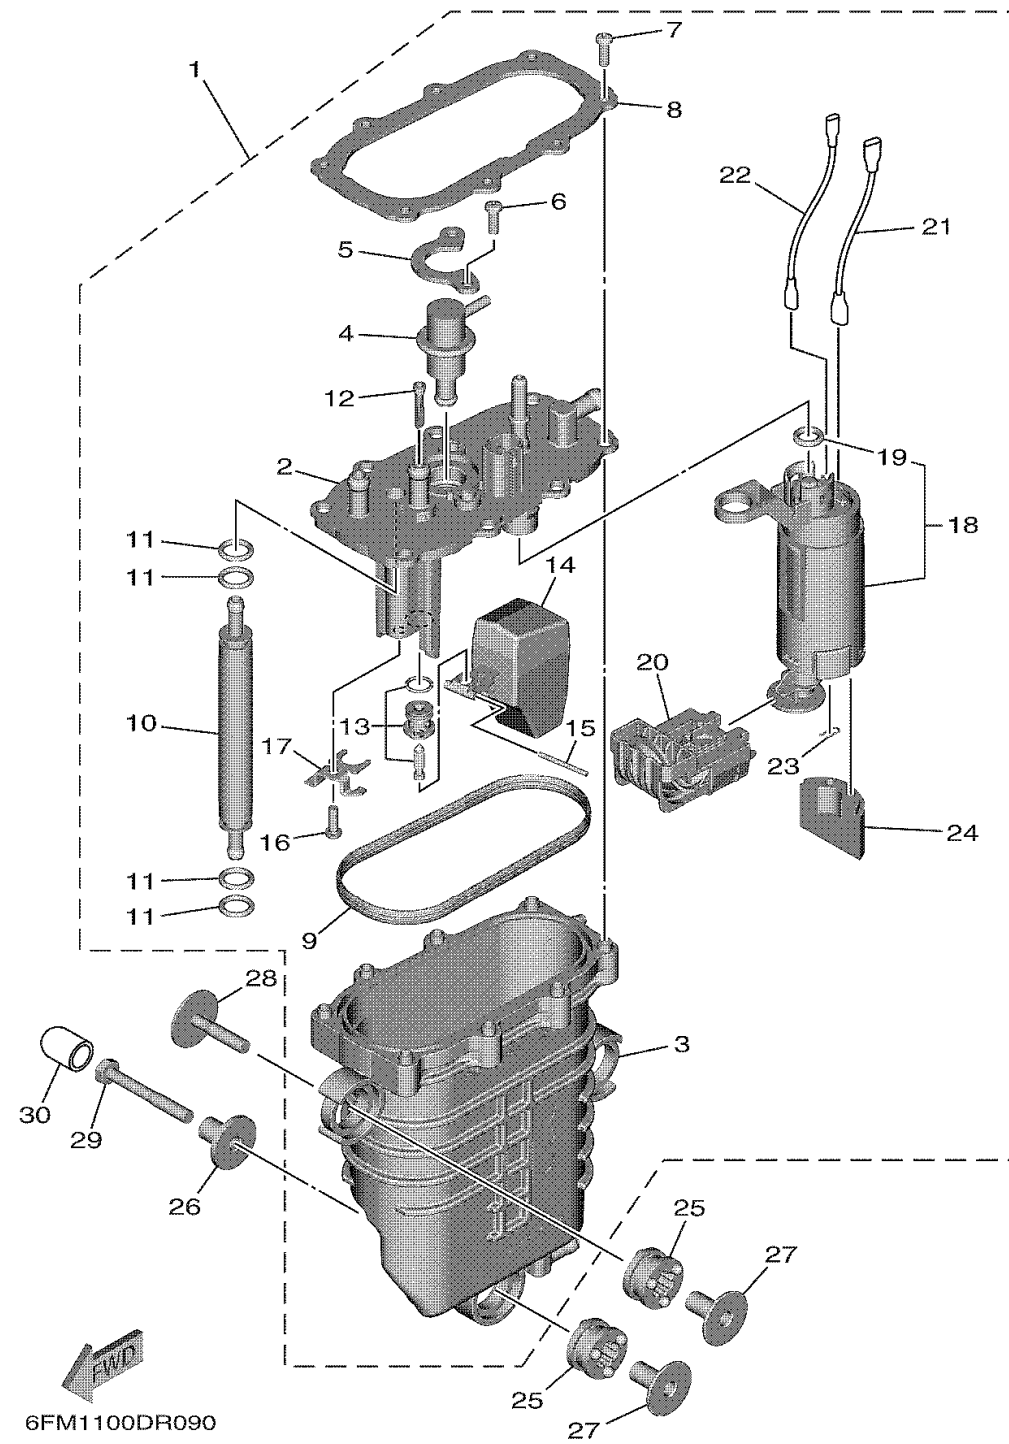

# FUEL INJECTION PUMP

Ref No.	Part Number	Description	Qty	Remarks
1	6FM-14180-00-00	FLOAT CHAMBER ASSY	1	
2	6FM-14182-00-00	..COVER, FLOAT CHAMBER	1	
3	6FM-14181-00-00	..BODY, FLOAT CHAMBER 1	1	
4	6FM-13906-00-00	..REGULATOR, PRESSURE	1	
5	6FM-14146-00-00	..PLATE	1	
6	6FM-14565-00-00	..SCREW	2	
7	6FM-14567-00-00	..SCREW	8	
8	6FM-14243-00-00	..PLATE	1	
9	6FM-14984-00-00	..GASKET, FLOAT CHAMBER	1	
10	6FM-21841-00-00	..COOLER	1	
11	6FM-14562-00-00	..O-RING	4	
12	6FM-24251-00-00	..STRAINER 1	1	
13	6FM-14546-00-00	..VALVE, NEEDLE	1	
14	68V-14985-00-00	..FLOAT	1	
15	6FM-14386-00-00	..PIN, FLOAT	1	
16	6FM-14565-00-00	..SCREW	1	
17	6FM-14674-00-00	..VALVE, PLATE	1	
18	6FM-13910-00-00	..FUEL PUMP ASSY	1	
19	6FM-14561-00-00	...O-RING	1	
20	6FM-13915-00-00	..FILTER	1	

# FUEL INJECTION PUMP

Ref No.	Part Number	Description	Qty	Remarks
21	6FM-1469M-00-00	. .WIRE 1	1	
22	6FM-1469N-00-00	. .WIRE 2	1	
23	6FM-14137-00-00	. .CLIP	1	
24	6FM-13781-00-00	. .DAMPER, PUMP	1	
25	6FM-13593-00-00	DAMPER	3	
26	90387-06M69-00	COLLAR	1	
27	90387-06176-00	COLLAR	3	
28	90119-06M61-00	BOLT, WITH WASHER	2	
29	90101-06032-00	BOLT	1	
30	67F-13448-00-00	CAP	1	