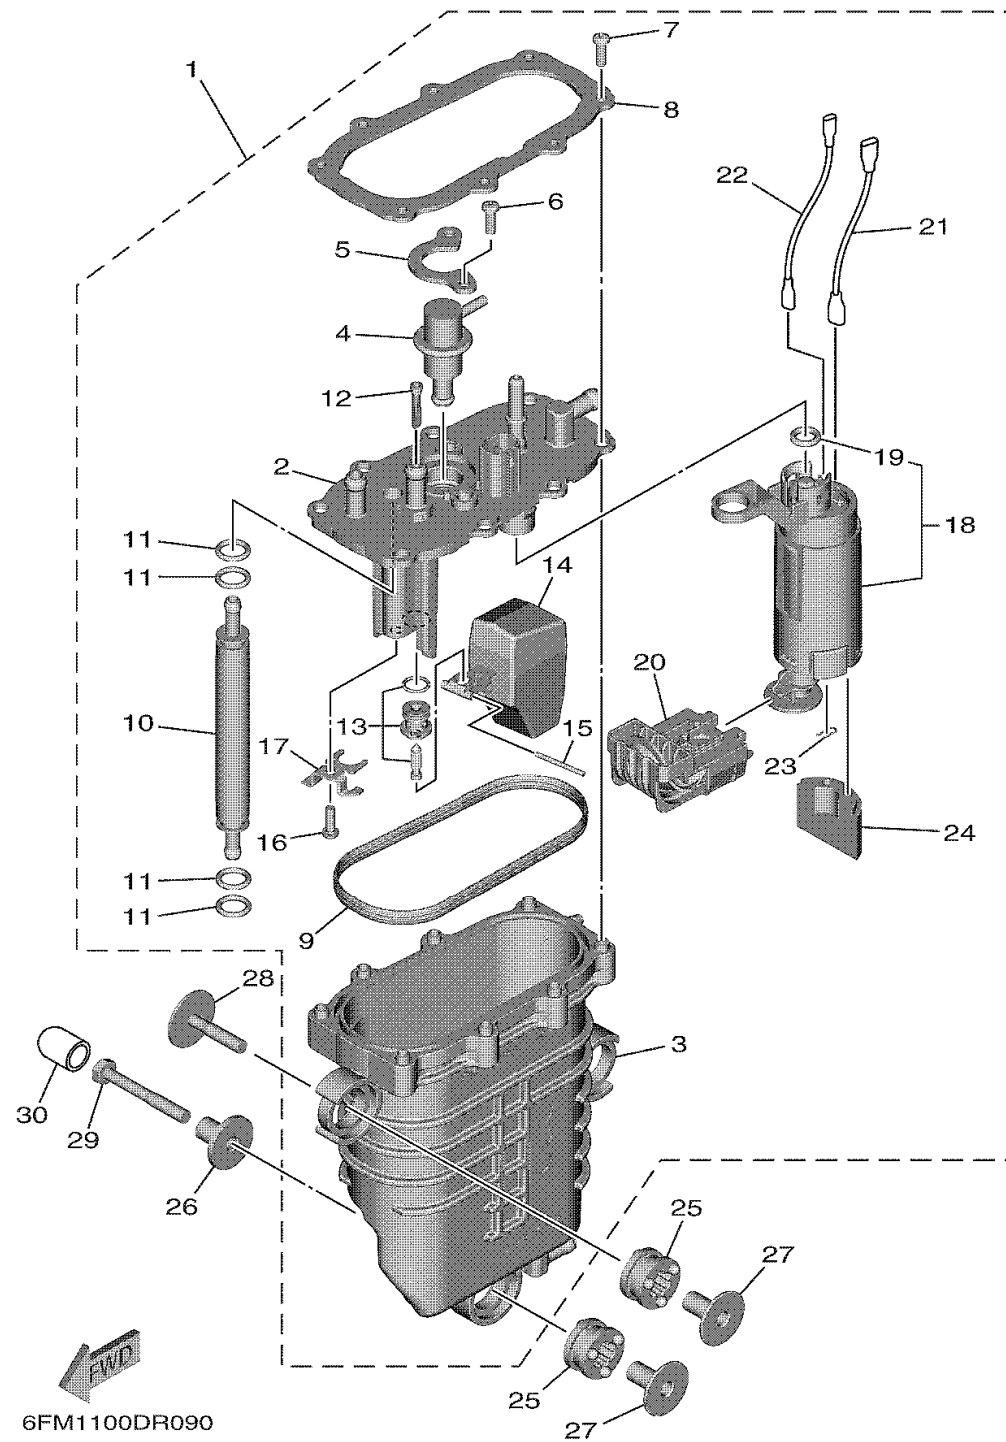

# FUEL INJECTION PUMP

Ref No.	Part Number	Description	Qty	Remarks
1	6FM-14180-00-00	FLOAT CHAMBER ASSY	1	
2	6FM-14182-00-00	..COVER, FLOAT CHAMBER	1	
3	6FM-14181-00-00	..BODY, FLOAT CHAMBER 1	1	
4	6FM-13906-00-00	..REGULATOR, PRESSURE	1	
5	6FM-14146-00-00	..PLATE	1	
6	6FM-14565-00-00	..SCREW	2	
7	6FM-14567-00-00	..SCREW	8	
8	6FM-14243-00-00	..PLATE	1	
9	6FM-14984-00-00	..GASKET, FLOAT CHAMBER	1	
10	6FM-21841-00-00	..COOLER	1	
11	6FM-14562-00-00	..O-RING	4	
12	6FM-24251-00-00	..STRAINER 1	1	
13	6FM-14546-00-00	..VALVE, NEEDLE	1	
14	68V-14985-00-00	..FLOAT	1	
15	6FM-14386-00-00	..PIN, FLOAT	1	
16	6FM-14565-00-00	..SCREW	1	
17	6FM-14674-00-00	..VALVE, PLATE	1	
18	6FM-13910-00-00	..FUEL PUMP ASSY	1	
19	6FM-14561-00-00	...O-RING	1	
20	6FM-13915-00-00	..FILTER	1	

# FUEL INJECTION PUMP

Ref No.	Part Number	Description	Qty	Remarks
21	6FM-1469M-00-00	. .WIRE 1	1	
22	6FM-1469N-00-00	. .WIRE 2	1	
23	6FM-14137-00-00	. .CLIP	1	
24	6FM-13781-00-00	. .DAMPER, PUMP	1	
25	6FM-13593-00-00	DAMPER	3	
26	90387-06M69-00	COLLAR	1	
27	90387-06176-00	COLLAR	3	
28	90119-06M61-00	BOLT, WITH WASHER	2	
29	90101-06032-00	BOLT	1	
30	67F-13448-00-00	CAP	1	