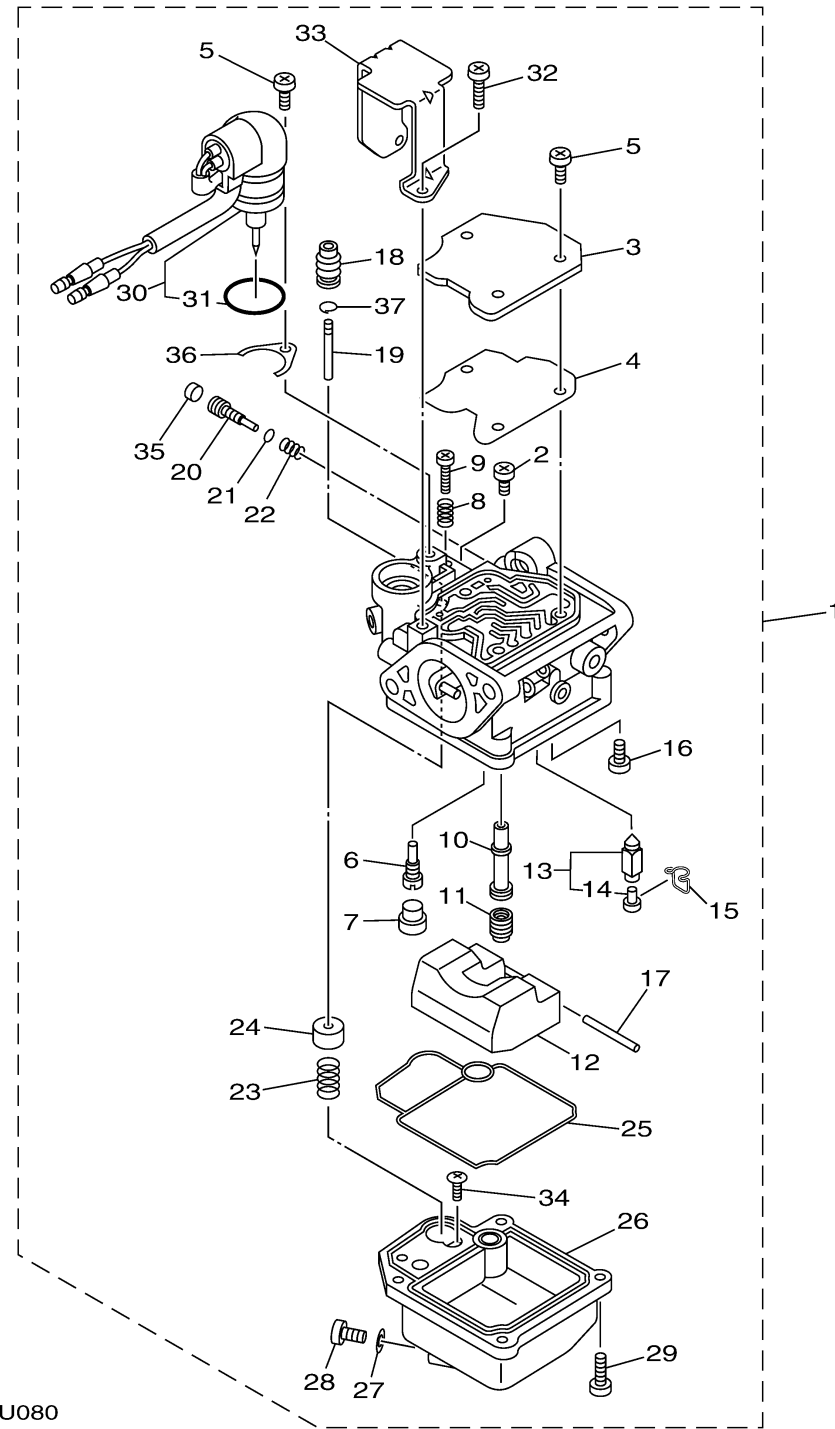

CARBURETOR

Ref No.	Part Number	Description	Qty	Remarks
1	6AH-14301-E1-00	CARBURETOR ASSY 1	0	
1	6AH-14301-A1-00	CARBURETOR ASSY 1	1	
2	98580-04006-00	..SCREW, PAN HEAD	1	
3	65W-14572-00-00	..PLATE	1	
4	65W-14126-10-00	..GASKET	1	
5	97980-04110-00	..SCREW, WITH WASHER	4	
6	676-14948-05-00	..JET (#45)	0	FOR 6AH-14301-E1
6	6AG-14948-05-00	..JET (#45)	1	FOR 6AH-14301-A1
7	679-14966-00-00	..RUBBER CAP	1	
8	90501-10326-00	..SPRING, COMPRESSION	1	
9	63V-14523-00-00	..SCREW, STOP	1	
10	6AH-14947-00-00	..JET, NEEDLE	1	
11	65W-14943-29-00	..JET, MAIN (#112)	1	
12	6AH-14985-00-00	..FLOAT	1	
13	6AH-W1456-10-00	..VALVE, NEEDLE	1	
14	676-14186-00-00	..PIN, FLOAT	1	
15	633-14159-00-00	..CLIP	1	
16	98580-04008-00	..SCREW, PAN HEAD	1	
17	6H4-14548-00-00	..PIN, FLOAT ARM	1	
18	65W-14373-02-00	..COVER, PLUNGER CAP	1	

CONTINUED ON NEXT FRAME >

CARBURETOR

Ref No.	Part Number	Description	Qty	Remarks
19	6AH-14379-10-00	..ROD, STARTER	1	
20	6AH-14923-00-00	..SCREW, PILOT	1	
21	67F-14398-10-00	..O-RING	1	
22	67C-14555-00-00	..SPRING	1	
23	6AH-14335-00-00	..SPRING, PLUNGER	1	
24	6AH-14371-00-00	..PLUNGER, STARTER	1	
25	6AH-14384-00-00	..GASKET, FLOAT CHAMBER	1	
26	6AH-14980-00-00	..BODY, FLOAT CHAMBER	1	
27	65W-14398-00-00	..GASKET	1	
28	65W-14992-00-00	..SCREW, DRAIN	1	
29	97980-04114-00	..SCREW, WITH WASHER	4	
30	6AH-14380-01-00	..PRIME STARTER ASSY	1	FOR 6AH-14301-A1
30	6AH-14380-11-00	..PRIME STARTER ASSY	0	FOR 6AH-14301-E1
31	5ML-E4854-00-00	...O-RING	1	
32	97980-04108-00	..SCREW, WITH WASHER	2	
33	6AH-14346-00-00	..PLATE	1	
34	67C-14567-00-00	..SCREW	1	
35	67C-1432A-00-00	..PLUG	1	
36	65W-14346-00-00	..PLATE	1	
37	65W-1439G-00-00	..CLIP 1	1	