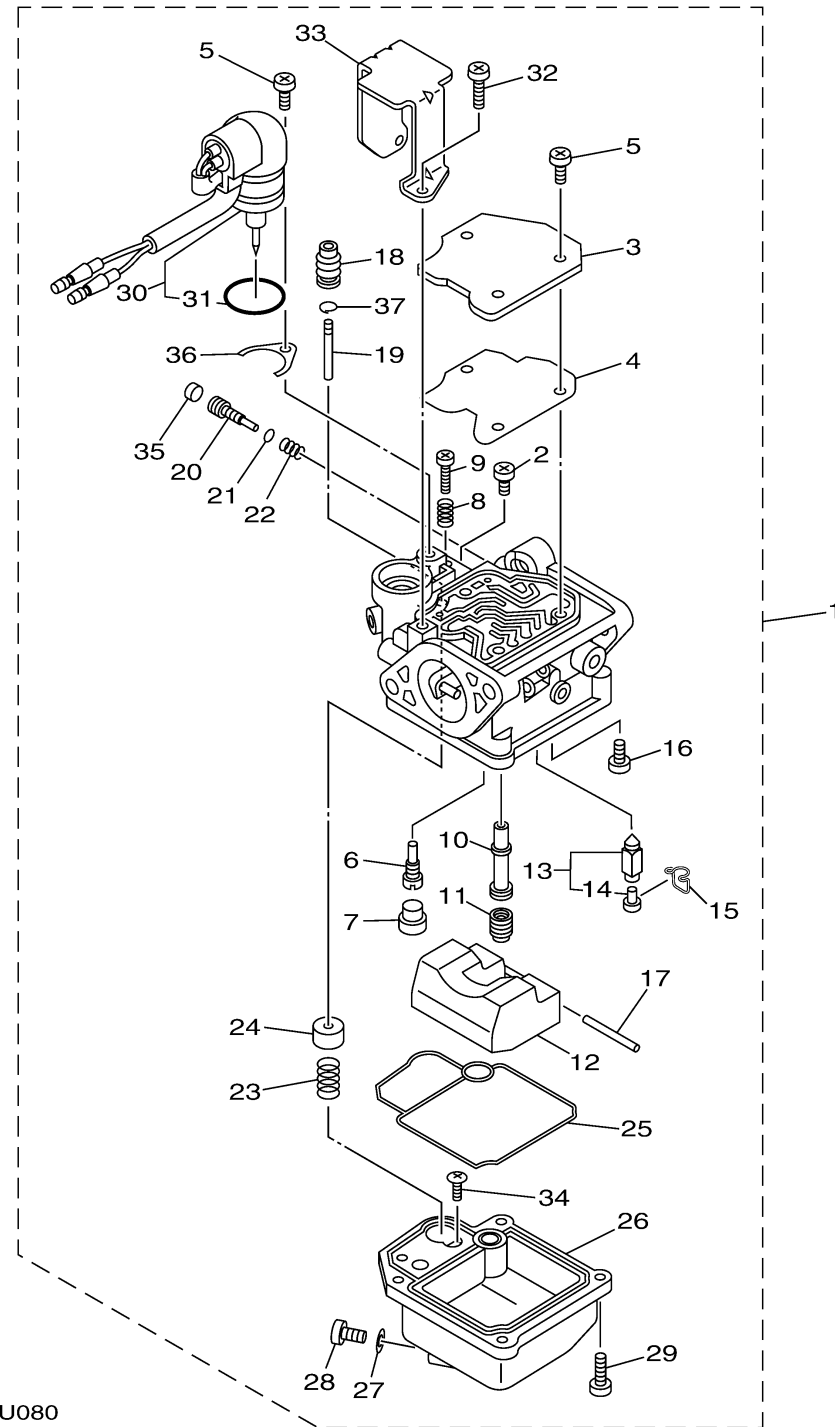

CARBURETOR

Ref No.	Part Number	Description	Qty	Remarks
1	6AH-14301-E1-00	CARBURETOR ASSY 1	0	
1	6AH-14301-A1-00	CARBURETOR ASSY 1	1	
2	98580-04006-00	..SCREW, PAN HEAD	1	
3	65W-14572-00-00	..PLATE	1	
4	65W-14126-10-00	..GASKET	1	
5	97980-04110-00	..SCREW, WITH WASHER	4	
6	676-14948-05-00	..JET (#45)	0	FOR 6AH-14301-E1
6	6AG-14948-05-00	..JET (#45)	1	FOR 6AH-14301-A1
7	679-14966-00-00	..RUBBER CAP	1	
8	90501-10326-00	..SPRING, COMPRESSION	1	
9	63V-14523-00-00	..SCREW, STOP	1	
10	6AH-14947-00-00	..JET, NEEDLE	1	
11	65W-14943-29-00	..JET, MAIN (#112)	1	
12	6AH-14985-00-00	..FLOAT	1	
13	6AH-W1456-10-00	..VALVE, NEEDLE	1	
14	676-14186-00-00	..PIN, FLOAT	1	
15	633-14159-00-00	..CLIP	1	
16	98580-04008-00	..SCREW, PAN HEAD	1	
17	6H4-14548-00-00	..PIN, FLOAT ARM	1	
18	65W-14373-02-00	..COVER, PLUNGER CAP	1	

CONTINUED ON NEXT FRAME >

CARBURETOR

Ref No.	Part Number	Description	Qty	Remarks
19	6AH-14379-10-00	..ROD, STARTER	1	
20	6AH-14923-00-00	..SCREW, PILOT	1	
21	67F-14398-10-00	..O-RING	1	
22	67C-14555-00-00	..SPRING	1	
23	6AH-14335-00-00	..SPRING, PLUNGER	1	
24	6AH-14371-00-00	..PLUNGER, STARTER	1	
25	6AH-14384-00-00	..GASKET, FLOAT CHAMBER	1	
26	6AH-14980-00-00	..BODY, FLOAT CHAMBER	1	
27	65W-14398-00-00	..GASKET	1	
28	65W-14992-00-00	..SCREW, DRAIN	1	
29	97980-04114-00	..SCREW, WITH WASHER	4	
30	6AH-14380-01-00	..PRIME STARTER ASSY	1	FOR 6AH-14301-A1
30	6AH-14380-11-00	..PRIME STARTER ASSY	0	FOR 6AH-14301-E1
31	5ML-E4854-00-00	...O-RING	1	
32	97980-04108-00	..SCREW, WITH WASHER	2	
33	6AH-14346-00-00	..PLATE	1	
34	67C-14567-00-00	..SCREW	1	
35	67C-1432A-00-00	..PLUG	1	
36	65W-14346-00-00	..PLATE	1	
37	65W-1439G-00-00	..CLIP 1	1	