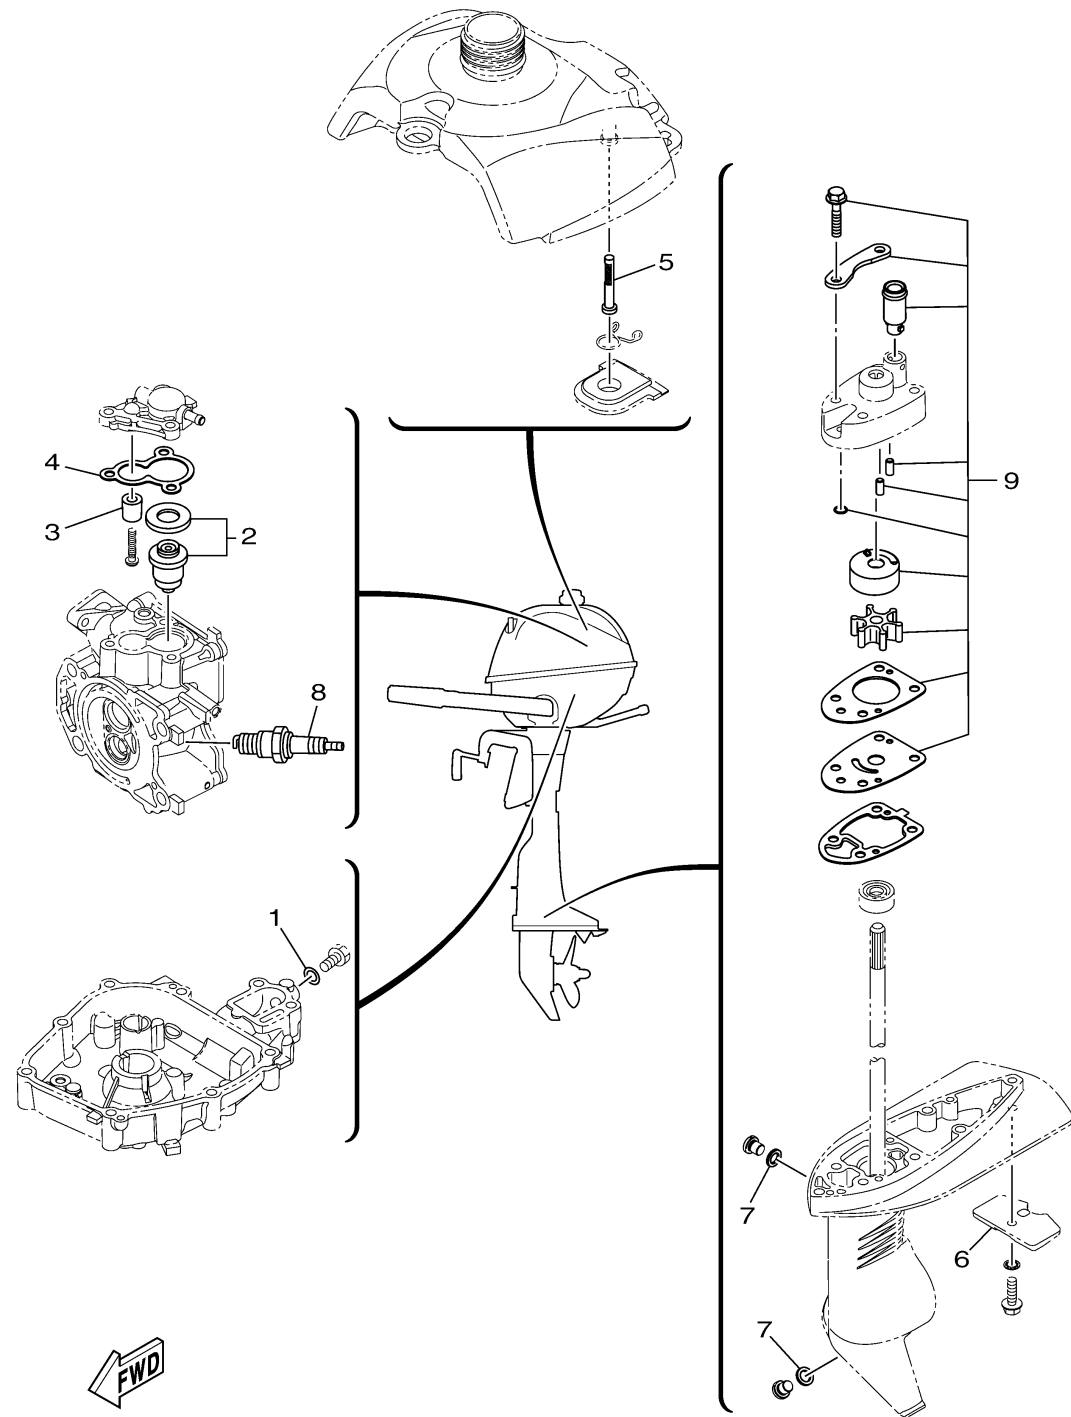

# SCHEDULED SERVICE PARTS

Ref No.	Part Number	Description	Qty	Remarks
1	90430-08143-00	.GASKET	1	
2	69M-12411-01-00	THERMOSTAT	1	
3	6G8-11325-00-00	ANODE	1	
4	67D-12414-A0-00	.GASKET, COVER	1	
5	6L5-24251-00-00	STRAINER 1	1	
6	6L5-45251-03-00	ANODE	1	
7	90430-08003-00	GASKET	2	
8	CR6HSB000000	PLUG, SPARK (NGK CR6HSB)	1	
9	6EG-W0078-01-00	WATER PUMP REPAIR KIT	1	

6EG1100-P010