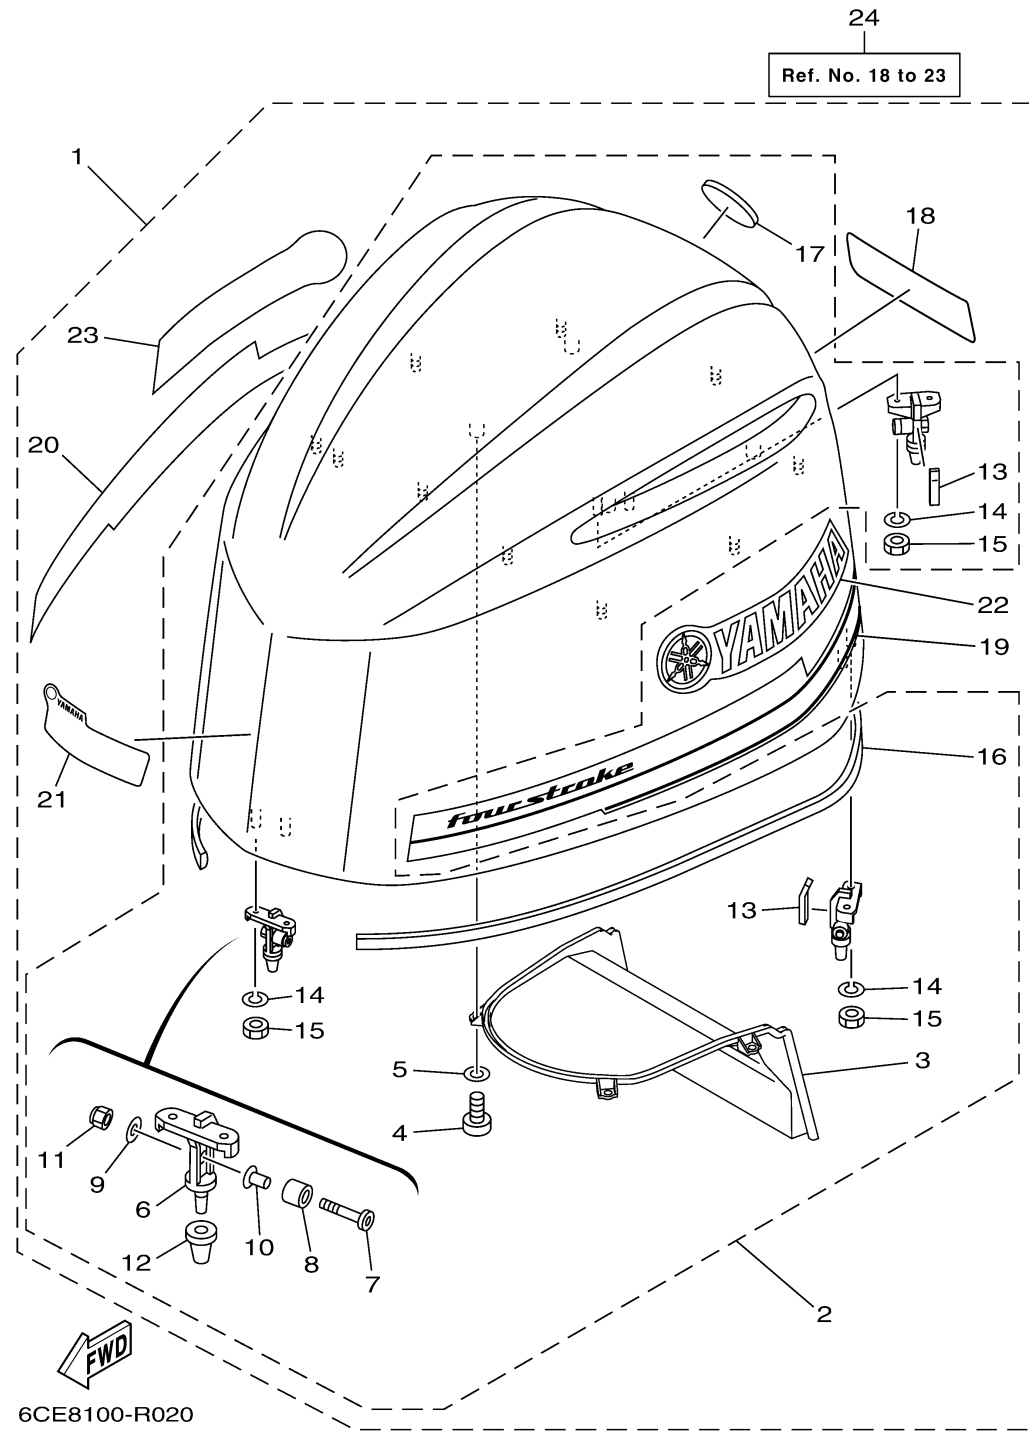

TOP COWLING

Ref No.	Part Number	Description	Qty	Remarks
1	6CE-42610-22-CE	TOP COWLING ASSY	0	WHITE
1	6CE-42610-02-00	TOP COWLING ASSY	1	
2	6CE-4261A-00-CE	..TOP COWLING W/O GRAPHICS	0	WHITE
2	6CE-4261A-00-00	..TOP COWLING W/O GRAPHICS	1	
3	6CE-42635-00-00	...DUCT, WATER SEPARATOR	1	
4	97780-60516-00	...SCREW, TAPPING	4	
5	92990-06200-00	.. WASHER, PLAIN	4	
6	6CB-42647-A0-00	...HOLDER, CLAMP BAND	3	
7	90111-08078-00	...BOLT, HEXAGON SOCKET BUTTON	3	
8	90387-10094-00	...COLLAR	3	
9	92990-08600-00	...WASHER, PLATE	3	
10	90387-08M45-00	...COLLAR	3	
11	95780-08300-00	.. NUT, FLANGE	3	
12	6AW-42663-00-00	.. DAMPER 2	3	
13	6CB-42134-00-00	...COVER	2	
14	92990-06100-00	.. WASHER, SPRING	6	
15	95380-06600-00	...NUT, HEXAGON	6	
16	6CB-42628-00-00	...SEAL	1	
17	6AW-42697-10-00	...TUNING FORK MARK	1	
18	6CE-42678-02-00	..GRAPHIC, REAR	1	

CONTINUED ON NEXT FRAME >

TOP COWLING

Ref No.	Part Number	Description	Qty	Remarks
18	6CE-42678-22-00	..GRAPHIC, REAR	0	FOR WHITE COWLING
19	6CE-42675-02-00	..GRAPHIC, SIDE 1	1	
19	6CE-42675-22-00	..GRAPHIC, SIDE 1	0	FOR WHITE COWLING
20	6CE-42676-22-00	..GRAPHIC, SIDE 2	0	FOR WHITE COWLING
20	6CE-42676-02-00	..GRAPHIC, SIDE 2	1	
21	6CE-42677-22-00	..GRAPHIC, FRONT	0	FOR WHITE COWLING
21	6CE-42677-01-00	..GRAPHIC, FRONT	1	
22	6CE-42681-03-00	..MARK, COWLING	1	
22	6CE-42681-22-00	..MARK, COWLING	0	FOR WHITE COWLING
23	6CE-42682-22-00	..MARK, COWLING	0	FOR WHITE COWLING
23	6CE-42682-03-00	..MARK, COWLING	1	
24	6CE-W4267-22-00	GRAPHIC SET, TOP COWLING	0	AP FOR USA(WHITE)
24	6CE-W4267-00-00	GRAPHIC SET, TOP COWLING	1	AP FOR USA