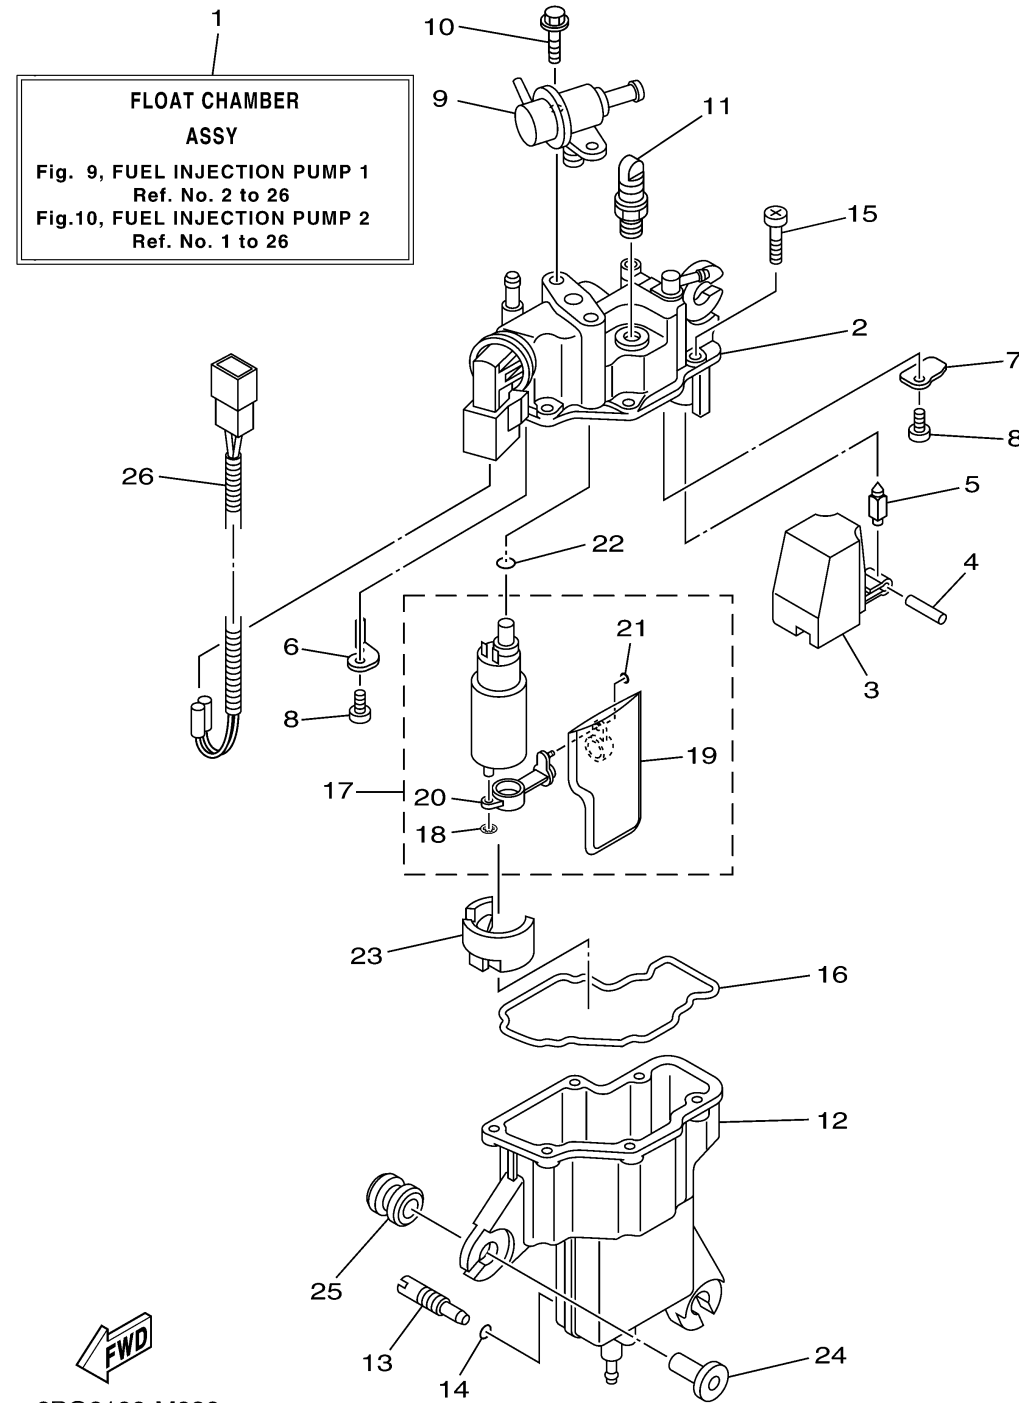

FUEL INJECTION PUMP 1

Ref No.	Part Number	Description	Qty	Remarks
1	6BG-14180-23-00	FLOAT CHAMBER ASSY	1	
2	6BG-14182-10-00	COVER, FLOAT CHAMBER	1	
3	6BG-14985-00-00	FLOAT	1	
4	6C5-14386-00-00	PIN, FLOAT	1	
5	6C5-14546-10-00	VALVE, NEEDLE	1	
6	6BG-2441R-10-00	PLATE, BAFFLE 1	1	
7	6BG-2441T-10-00	PLATE, BAFFLE 2	1	
8	6C5-24453-00-00	SCREW	2	
9	6C5-13906-01-00	REGULATOR, PRESSURE	1	
10	6C5-24592-00-00	BOLT	2	
11	6C5-14225-00-00	CAP	1	
12	6BG-14960-10-00	BODY ASSY	1	
13	6C5-14191-00-00	PLUG, DRAIN	1	
14	6C5-14397-00-00	O-RING	1	
15	6C5-14567-00-00	SCREW	6	
16	6BG-14984-00-00	GASKET, FLOAT CHAMBER	1	
17	6BG-13910-03-00	FUEL PUMP ASSY	1	
18	6C5-14127-10-00	..CLIP	1	
19	6BG-13915-01-00	..FILTER	1	
20	6BG-13938-00-00	..PIPE	1	

CONTINUED ON NEXT FRAME >

FUEL INJECTION PUMP 1

Ref No.	Part Number	Description	Qty	Remarks
21	6BG-14137-00-00	. .CLIP	1	
22	6BG-14561-00-00	O-RING	1	
23	6BG-13593-00-00	DAMPER	1	
24	90387-06M69-00	COLLAR	3	
25	90480-09M12-00	GROMMET	3	
26	6BG-82553-00-00	EXTENSION, WIRE LEAD	1	