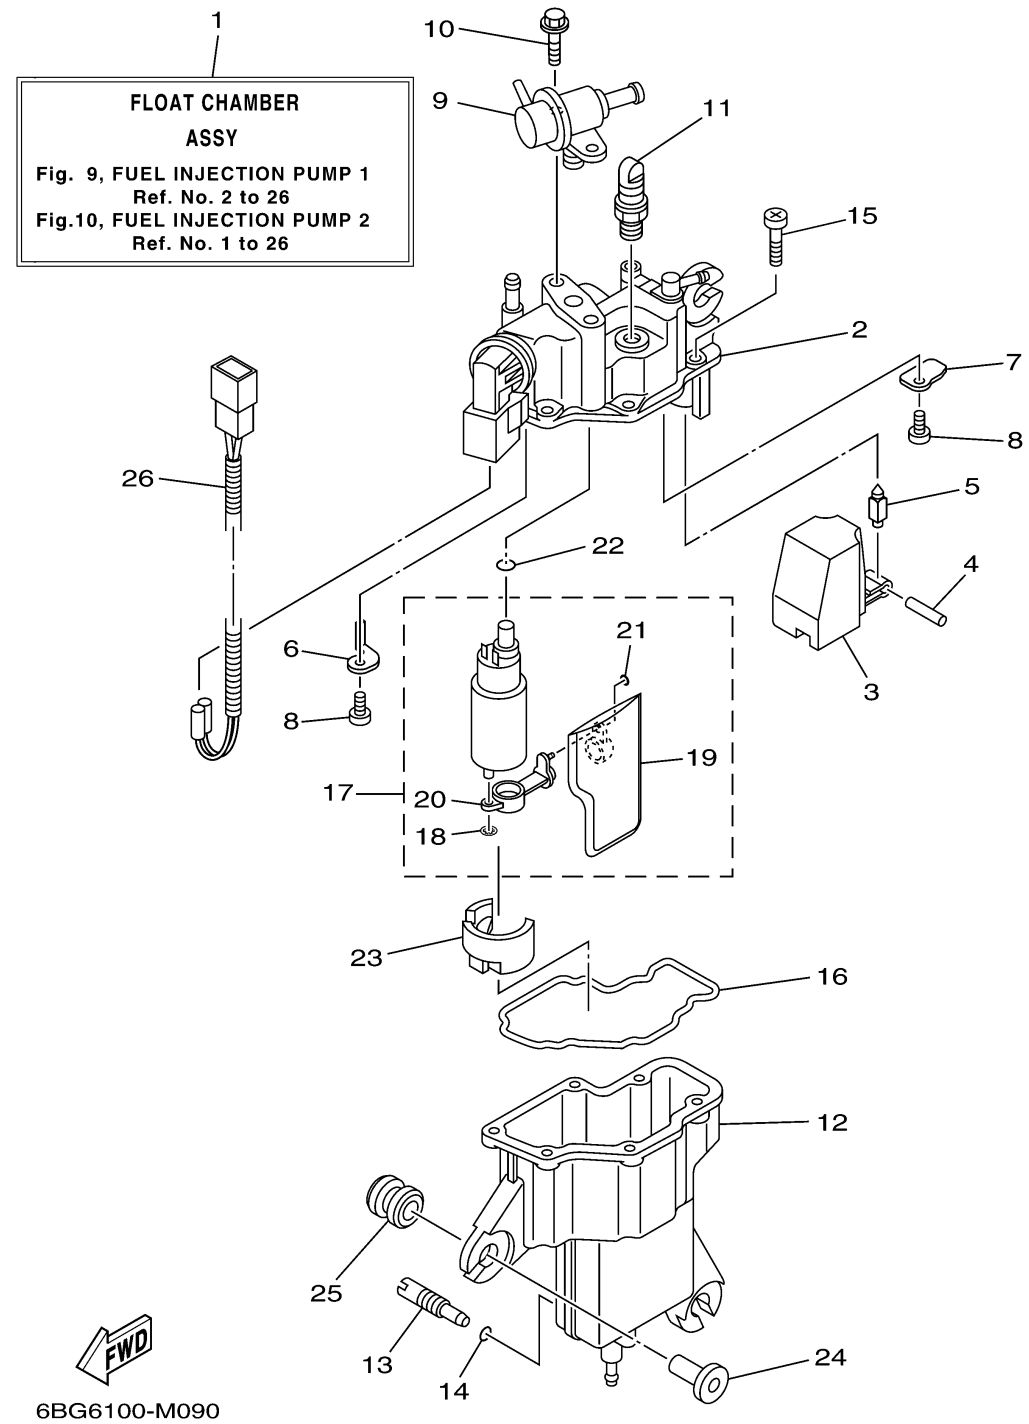

FUEL INJECTION PUMP 1

Ref No.	Part Number	Description	Qty	Remarks
1	6BG-14180-23-00	FLOAT CHAMBER ASSY	1	
2	6BG-14182-10-00	COVER, FLOAT CHAMBER	1	
3	6BG-14985-00-00	FLOAT	1	
4	6C5-14386-00-00	PIN, FLOAT	1	
5	6C5-14546-10-00	VALVE, NEEDLE	1	
6	6BG-2441R-10-00	PLATE, BAFFLE 1	1	
7	6BG-2441T-10-00	PLATE, BAFFLE 2	1	
8	6C5-24453-00-00	SCREW	2	
9	6C5-13906-01-00	REGULATOR, PRESSURE	1	
10	6C5-24592-00-00	BOLT	2	
11	6C5-14225-00-00	CAP	1	
12	6BG-14960-10-00	BODY ASSY	1	
13	6C5-14191-00-00	PLUG, DRAIN	1	
14	6C5-14397-00-00	O-RING	1	
15	6C5-14567-00-00	SCREW	6	
16	6BG-14984-00-00	GASKET, FLOAT CHAMBER	1	
17	6BG-13910-03-00	FUEL PUMP ASSY	1	
18	6C5-14127-10-00	..CLIP	1	
19	6BG-13915-01-00	..FILTER	1	
20	6BG-13938-00-00	..PIPE	1	

CONTINUED ON NEXT FRAME >

FUEL INJECTION PUMP 1

Ref No.	Part Number	Description	Qty	Remarks
21	6BG-14137-00-00	. .CLIP	1	
22	6BG-14561-00-00	O-RING	1	
23	6BG-13593-00-00	DAMPER	1	
24	90387-06M69-00	COLLAR	3	
25	90480-09M12-00	GROMMET	3	
26	6BG-82553-00-00	EXTENSION, WIRE LEAD	1	