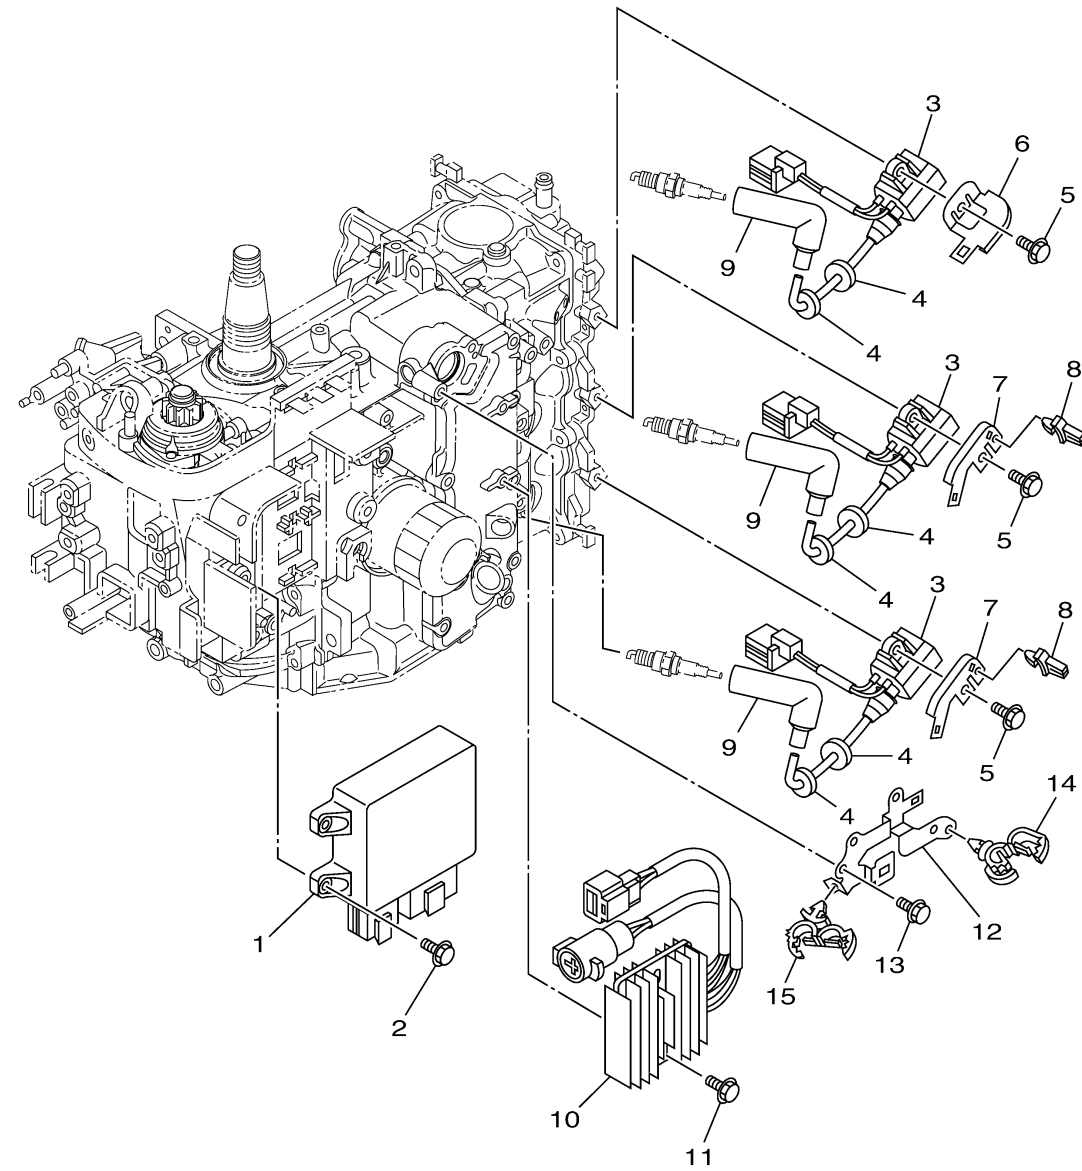

ELECTRICAL 1

Ref No.	Part Number	Description	Qty	Remarks
1	6BG-8591A-05-00	ENGINE CONTROL UNIT ASSY	1	
2	97E95-06525-00	BOLT, HEXAGON W/W DEEP RECESS	4	
3	6BG-85570-00-00	IGNITION COIL ASSY	3	
4	90480-25003-00	GROMMET	6	
5	97E95-06525-00	BOLT, HEXAGON W/W DEEP RECESS	3	
6	6BG-82398-00-00	PLATE 3	1	
7	6BG-82389-00-00	PLATE 2	2	
8	90464-06001-00	CLAMP	2	
9	6AH-82370-00-00	PLUG CAP ASSY	3	
10	6BG-81960-00-00	RECTIFIER & REGULATOR ASSY	1	
11	97E95-06525-00	BOLT, HEXAGON W/W DEEP RECESS	2	
12	6BG-81528-00-00	CLAMP 1	1	
13	97E95-06516-00	BOLT, HEXAGON W/W DEEP RECESS	2	
14	90464-13249-00	CLAMP	3	
15	90464-18246-00	CLAMP	1	

6BTB100-S140