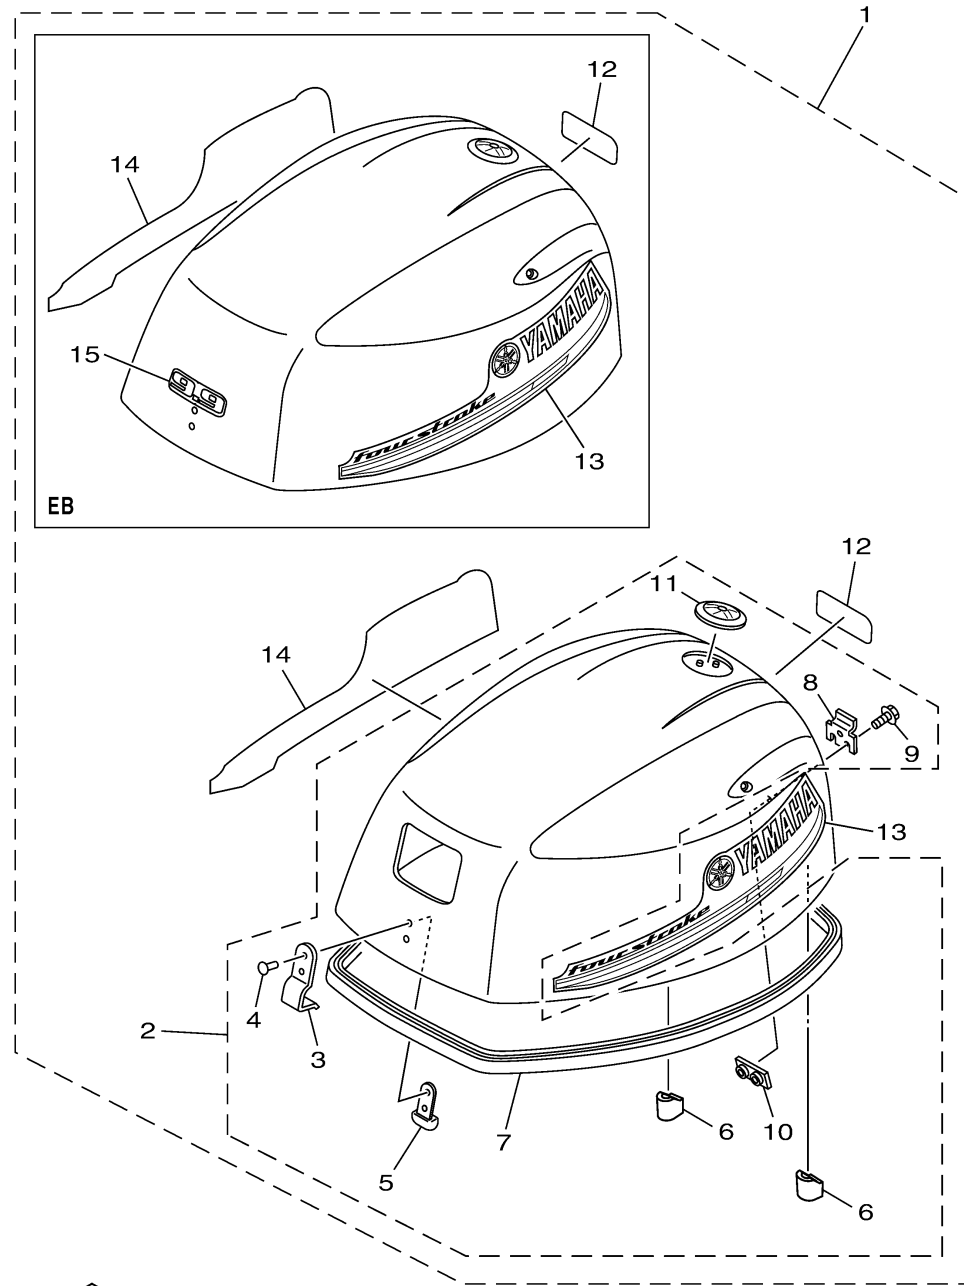

# TOP COWLING

Ref No.	Part Number	Description	Qty	Remarks
1	6DR-42610-00-00	TOP COWLING ASSY	1	
1	6DR-42610-10-00	TOP COWLING ASSY	0	
2	6DR-4261A-00-00	..TOP COWLING W/O GRAPHICS	1	
2	6DR-4261A-10-00	..TOP COWLING W/O GRAPHICS	0	
3	6DR-42651-00-00	...HOOK	1	
4	90266-04005-00	...RIVET	2	
5	6DR-42649-00-00	...HOLDER, CLAMP BAND	1	
6	6BG-42662-00-00	...DAMPER	2	
7	60R-42615-00-00	...SEAL	1	
8	60R-42652-00-00	...HOOK	1	
9	97595-05514-00	.. BOLT, WITH WASHER	2	
10	68T-42649-00-00	...HOLDER, CLAMP BAND	1	
11	6AH-42697-10-00	...TUNING FORK MARK	1	
12	6AU-42678-10-00	..GRAPHIC, REAR	1	
13	60R-42675-00-00	..GRAPHIC, SIDE 1	1	
14	60R-42676-10-00	..GRAPHIC, SIDE 2	1	
15	6AU-42678-10-00	..GRAPHIC, REAR	0	