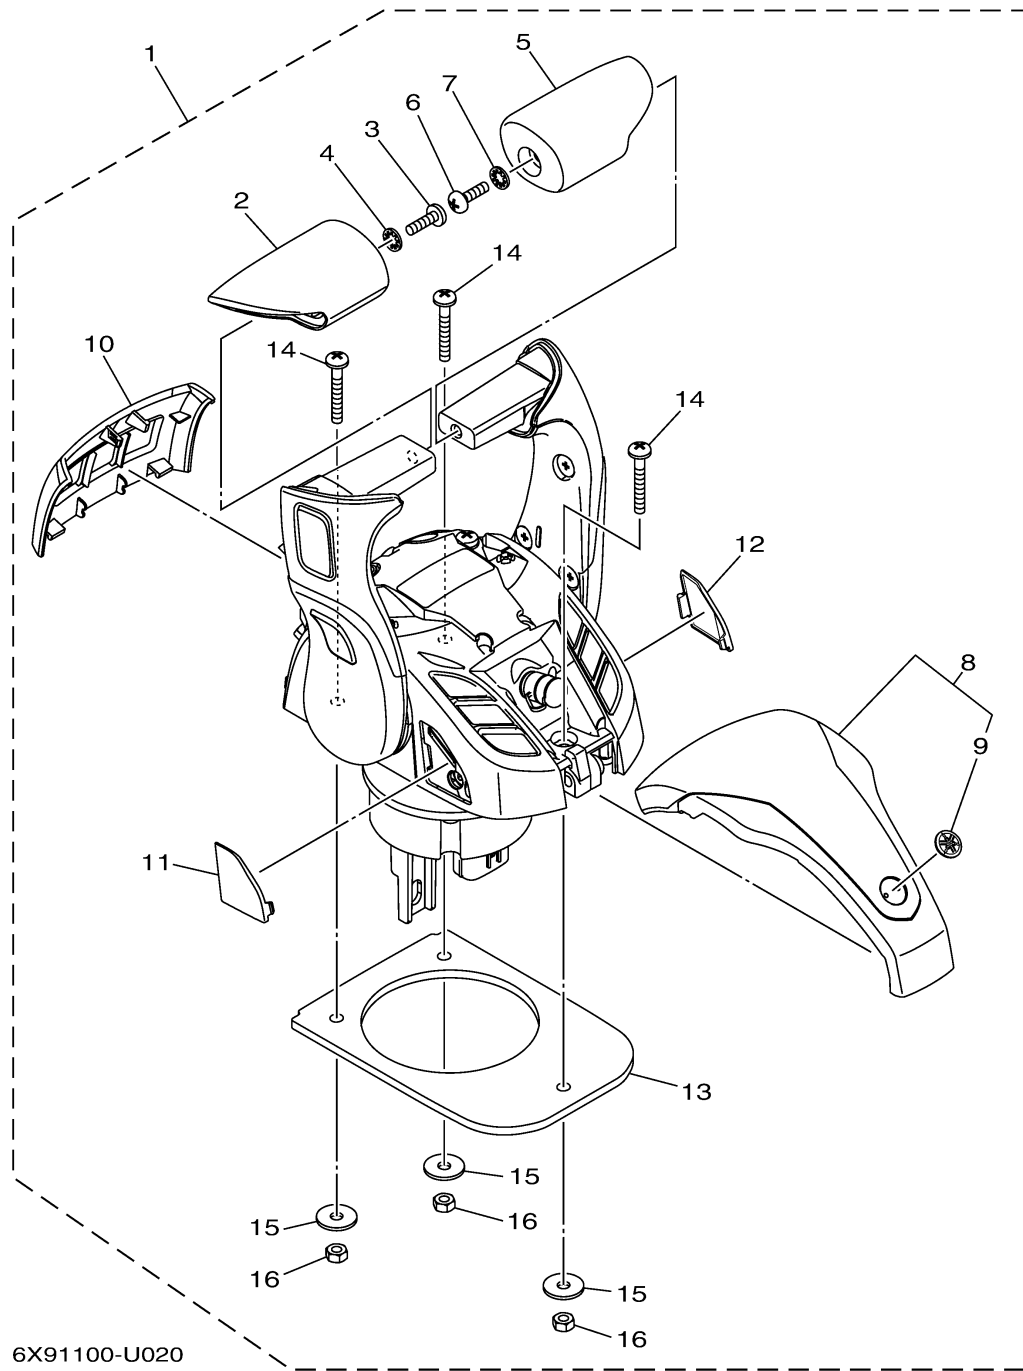

TWIN, TRIPLE, QUAD ENGINE

6X91100-U020

## DEC 2 (MULTIPLE)

Ref No.	Part Number	Description	Qty	Remarks
1	6X9-48A02-00-00	REMOTE CONTROL BOX ASSY 3	1	
2	6X9-4822B-00-00	..GRIP, LEVER MULTI	1	
3	6X9-48127-00-00	..SCREW 1	1	
4	92990-05300-00	..WASHER, INTERNAL TOOTH	1	
5	6X9-48222-00-00	..GRIP, CONTROL LEVER	1	
6	6X9-48127-00-00	..SCREW 1	1	
7	92990-05300-00	..WASHER, INTERNAL TOOTH	1	
8	6X9-48400-00-00	..COVER ASSY	1	
9	6X9-42697-00-00	...TUNING FORK MARK	1	
10	6X9-48119-00-00	..COVER	1	
11	6X9-48167-00-00	..PLUG	1	
12	6X9-48168-00-00	..PLUG 2	1	
13	6X9-48176-00-00	..GROMMET	1	
14	98580-05060-00	..SCREW, PAN HEAD	3	UR
14	97780-50145-00	..SCREW, TAPPING	3	UR
15	704-48287-00-00	..WASHER	3	
16	95380-05600-00	..NUT	3	