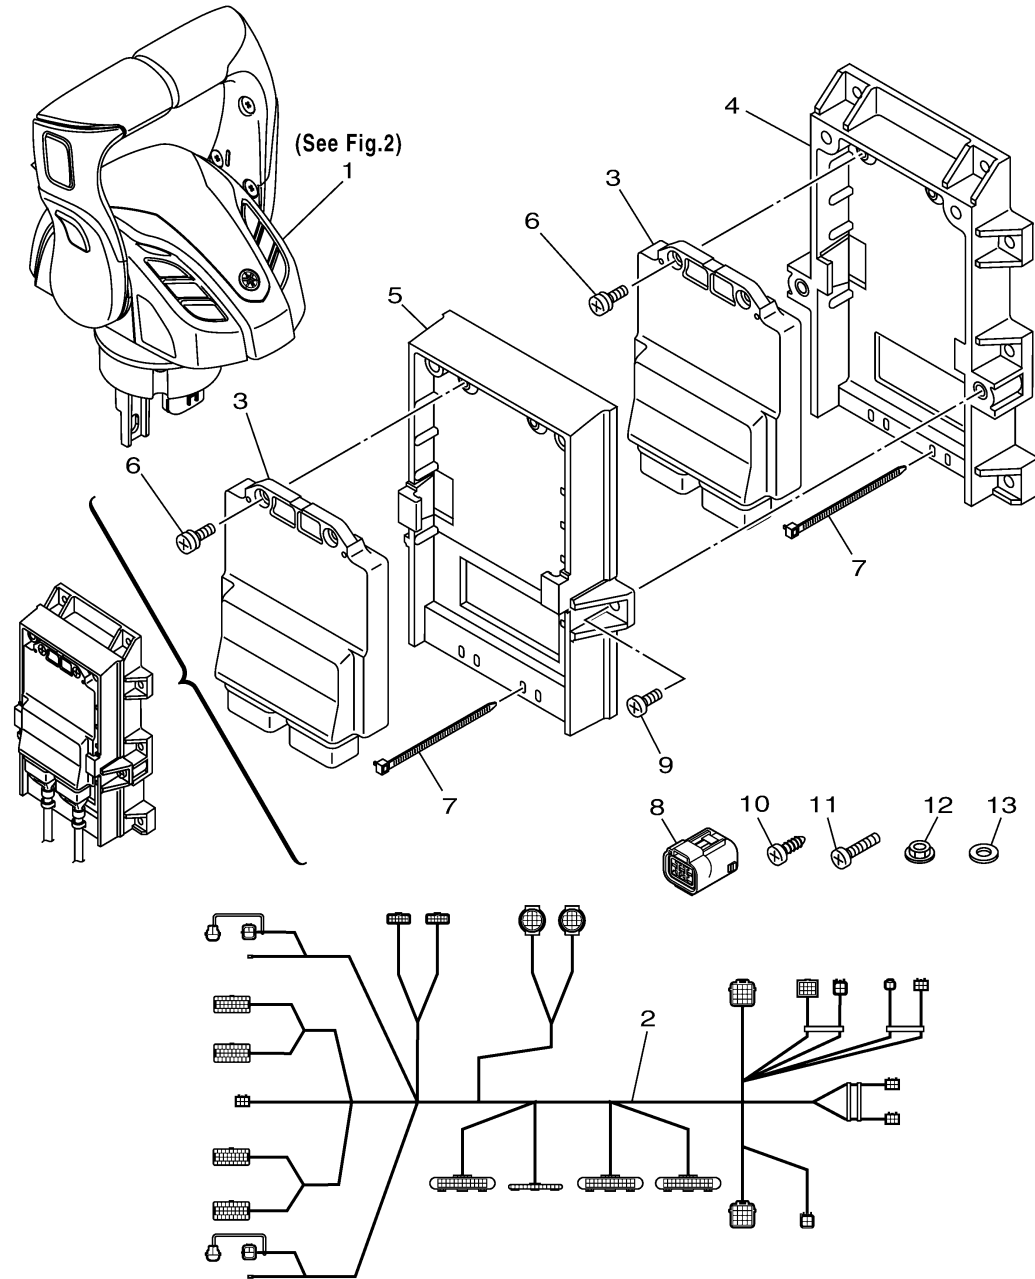

DEC 4 (TWIN/MAIN ST)

DIGITAL ELECTRONIC CONTROL (TWIN ENGINE / MAIN STATION)

6X91100-U040

Ref No.	Part Number	Description	Qty	Remarks
1	6X9-48A02-00-00	REMOTE CONTROL BOX ASSY 3	1	
2	6X9-82580-40-00	WIRE HARNESS ASSY 2	1	
3	6X6-85590-40-00	CONTROL UNIT ASSY	2	
4	6X9-48211-00-00	HOUSING,1	1	
5	6X9-4821A-00-00	HOUSING, 2	1	
6	97607-05212-00	SCREW, WITH WASHER	4	
7	90465-13M11-00	CLAMP	4	
8	6Y8-85371-01-00	.END OF LINE RESISTOR	2	
9	98507-06016-00	SCREW, PAN HEAD	4	
10	90167-06M00-00	SCREW, TAPPING	8	
11	97880-06035-00	SCREW, PAN HEAD	8	
12	95780-06300-00	NUT, FLANGE	8	
13	90201-06M30-00	WASHER, PLATE	8	