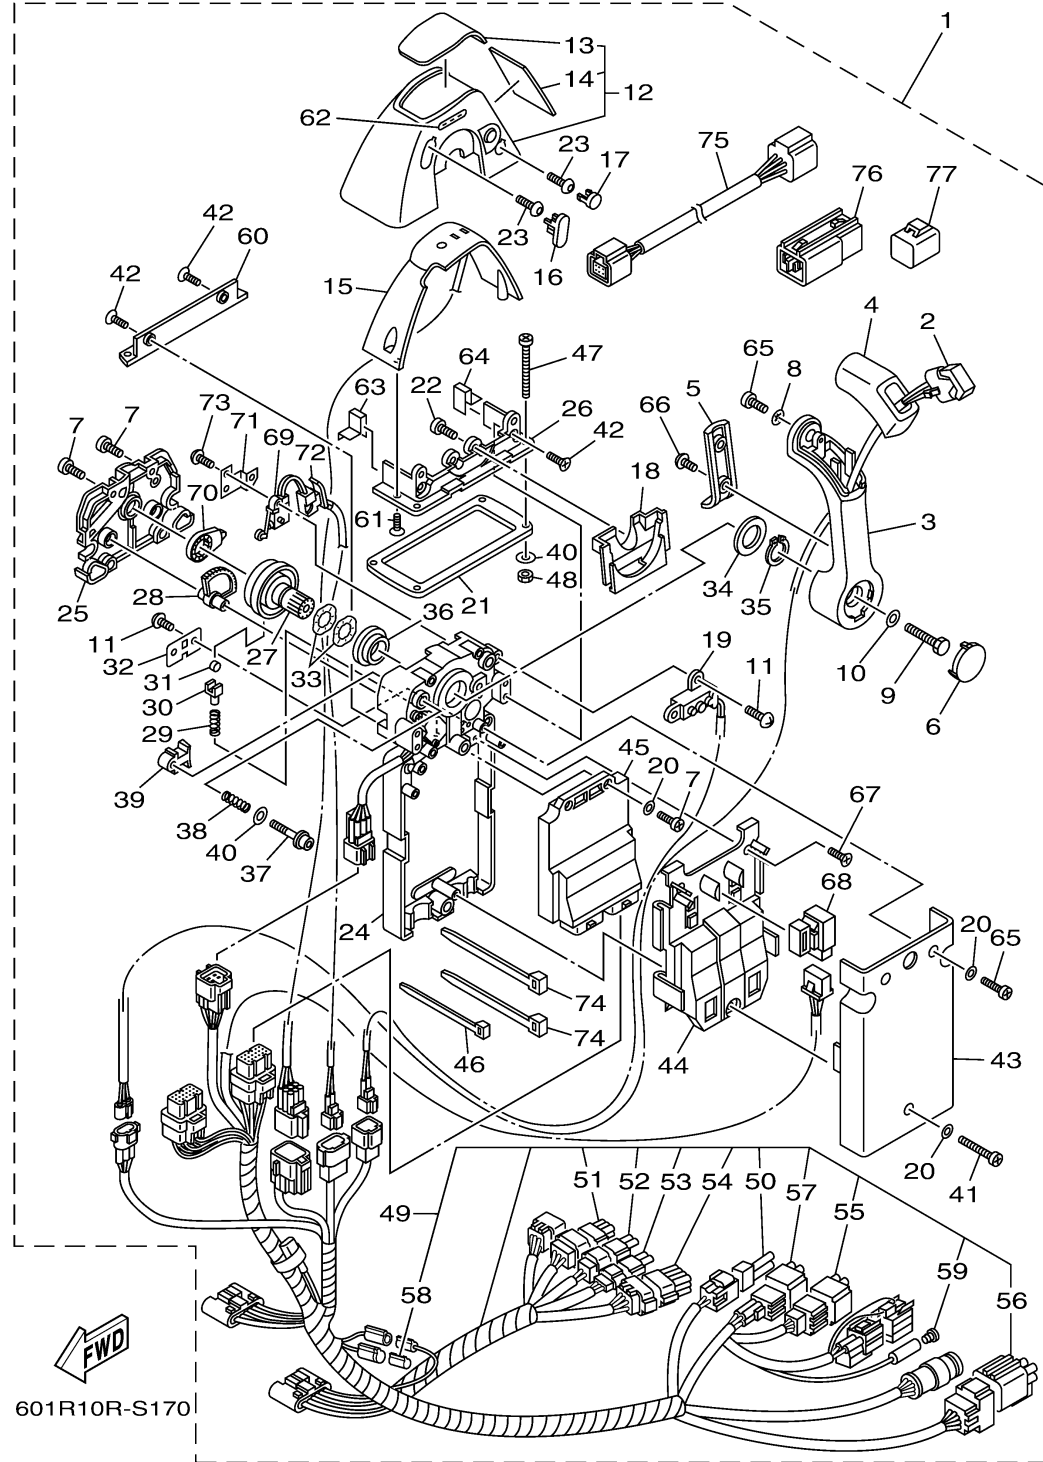

DBW REMOTE CONTROL 1 (SINGLE)

6X6 REMOTE CONTROL (SINGLE)

Ref No.	Part Number	Description	Qty	Remarks
56	6X6-8257Y-70-00	...CAP 2 (6P)	1	FOR 6X6-82580-A1
57	6Y8-82582-11-00	.. CAP 1 (4PIN)	1	FOR 6X6-82580-A1/J1
58	6X6-82585-00-00	...CAP 2	1	FOR 6X6-82580-A1/J1
59	703-82119-01-00	...COVER, LEAD WIRE	1	
60	6X6-48144-00-00	..PLATE, STOPPER 2	1	
61	6X6-48129-01-00	..SCREW 3	2	
62	6X6-44191-10-00	..INDICATOR, SHIFT	1	
63	6X6-48176-50-00	..GROMMET	1	
64	6X6-48176-60-00	..GROMMET	1	
65	6X6-48127-01-00	..SCREW 1	3	
66	6X6-48128-00-00	..SCREW 2	2	
67	6X6-81146-01-00	..SCREW 2	2	
68	704-81950-10-00	..RELAY ASSY	1	
69	6X6-82540-00-00	..NEUTRAL SWITCH ASSY	1	
70	6X6-48241-00-00	..ARM, DRIVE	1	
71	6X6-48245-01-00	..PLATE, LOCK	1	
72	6X6-82545-00-00	..GROMMET	1	
73	6X6-8252V-00-00	..SCREW, SPECIAL	2	
74	703-82591-10-00	..BAND	4	
75	6Y8-82553-50-00	..10FT MAIN BUS	1	FOR 6X6-48205-63/73

CONTINUED ON NEXT FRAME >