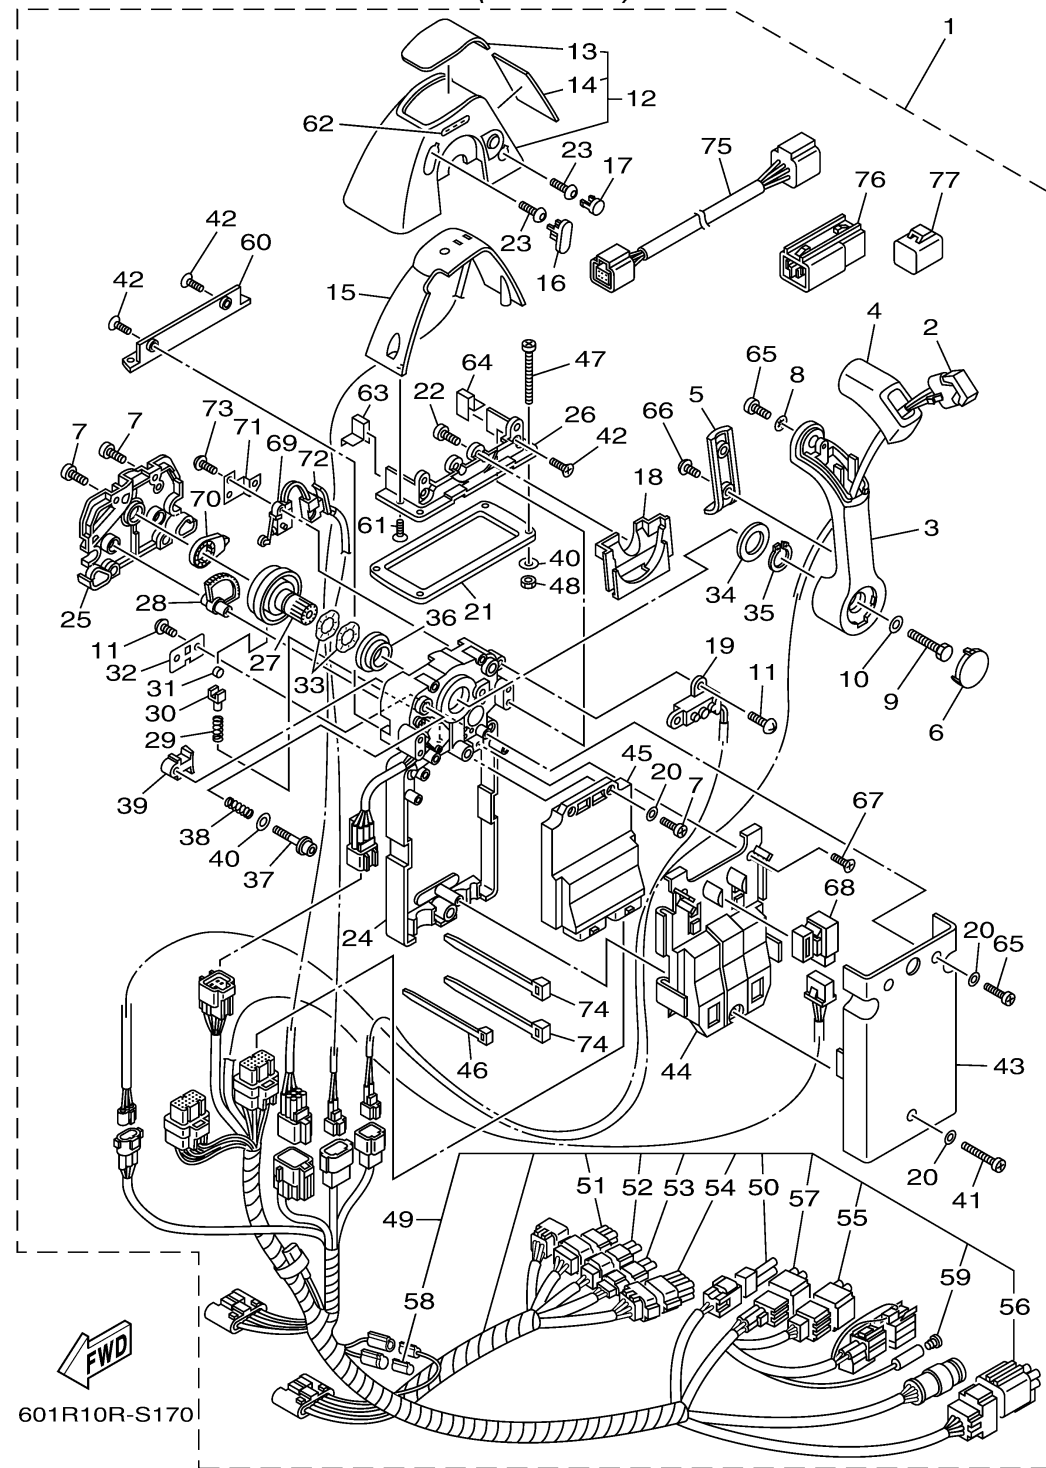

DBW REMOTE CONTROL 1 (SINGLE)

6X6 REMOTE CONTROL (SINGLE)

Ref No.	Part Number	Description	Qty	Remarks
76	6Y8-81920-11-00	. IN-LINE HUB ASSY	1	FOR 6X6-48205-63/73
77	6Y8-82582-11-00	. CAP 1 (4PIN)	1	FOR 6X6-48205-63/73