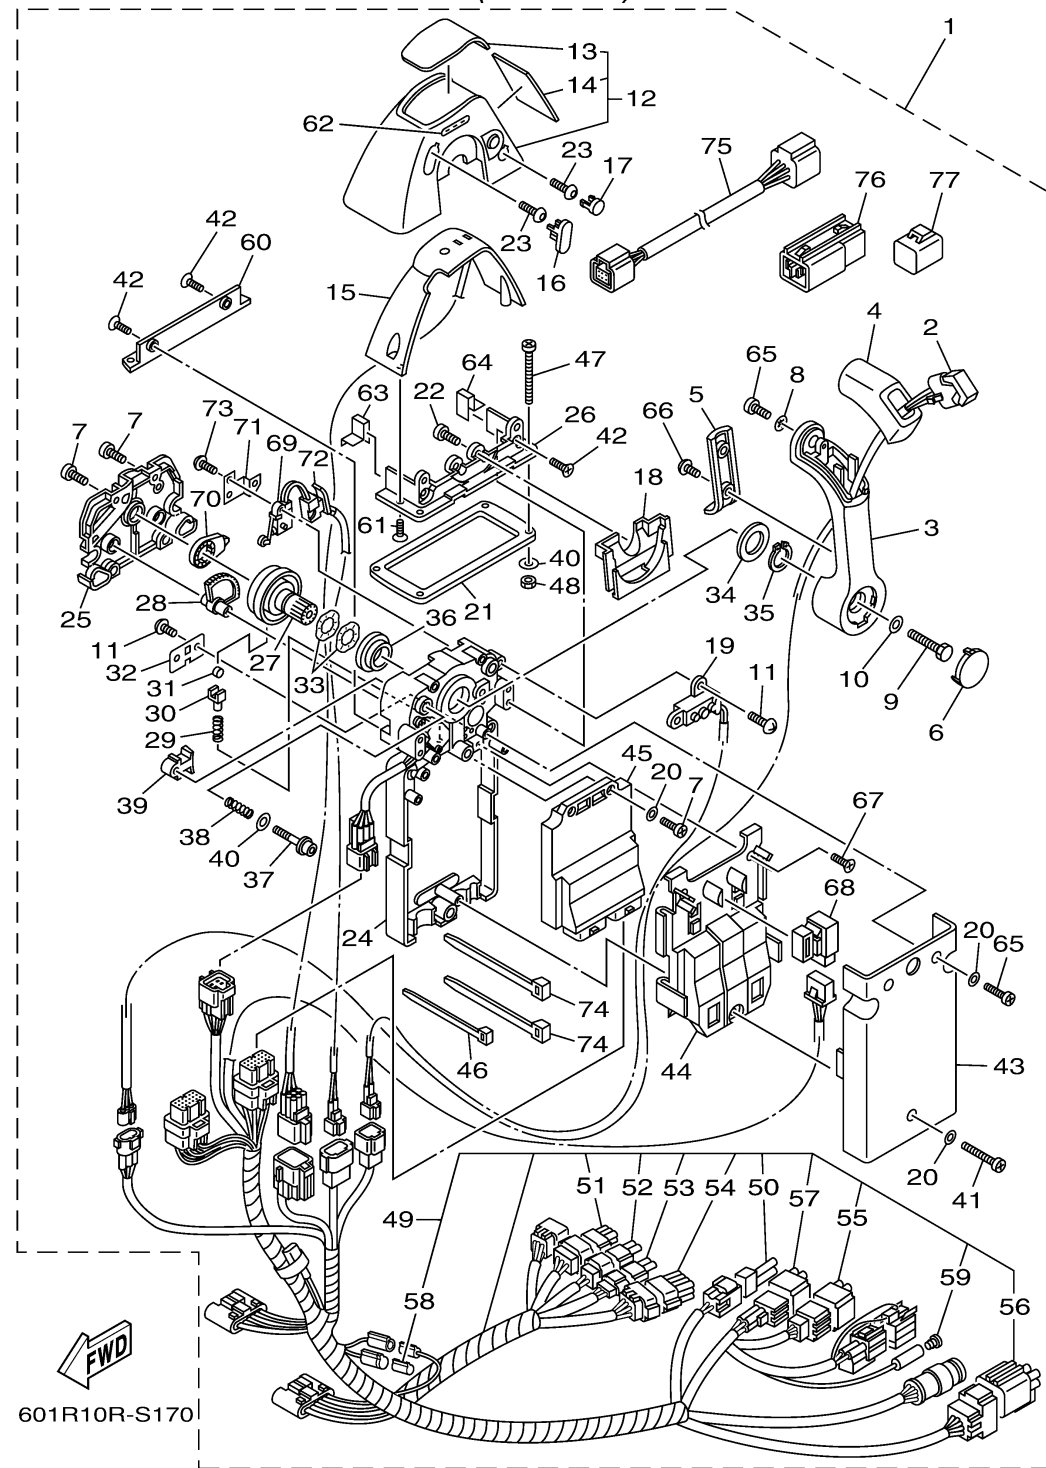

CONTINUED ON NEXT FRAME >

DBW REMOTE CONTROL 1 (SINGLE)

6X6 REMOTE CONTROL (SINGLE)

Ref No.	Part Number	Description	Qty	Remarks
19	6X6-8259E-01-00	. SWITCH ASSY	1	
20	92990-05200-00	. .WASHER, PLAIN	5	
21	6X6-48176-00-00	. .GROMMET	1	
22	98580-04010-00	. .SCREW, PAN HEAD	2	
23	6X6-48267-C0-00	. BOLT SET	2	
24	6X6-481A0-02-00	. .REMO-CON. CASE ASSY	1	
25	6X6-48212-00-00	. BACK PLATE 1	1	
26	6X6-48144-10-00	. PLATE, STOPPER 2	1	
27	6X6-48242-02-00	. SHAFT, DRIVE	1	
28	6X6-48233-01-00	. GEAR 2	1	
29	6X6-48238-00-00	. .SPRING, DETENT	1	
30	6X6-48237-00-00	. .ADAPTOR	1	
31	6X6-48236-00-00	. .ROLLER, DETENT	1	
32	6X6-48189-00-00	. RETAINER	1	
33	703-48198-00-00	. .WASHER, WAVE	2	
34	6X6-48193-00-00	. .WASHER 3	1	
35	6X6-48118-00-00	. .CLIP, SHIFT LEVER	1	
36	6X6-48234-00-00	. .BUSHING 1	1	
37	6X6-48267-00-00	. .BOLT SET	1	
38	6X6-48158-00-00	. .SPRING 1	1	

CONTINUED ON NEXT FRAME >

DBW REMOTE CONTROL 1 (SINGLE)

6X6 REMOTE CONTROL (SINGLE)

Ref No.	Part Number	Description	Qty	Remarks
39	6X6-48264-00-00	..FRICTION, THROTTLE	1	
40	704-48287-00-00	..WASHER	5	
41	6X6-81145-01-00	..SCREW 1	1	
42	6X6-81147-00-00	..SCREW 3	4	
43	6X6-48213-00-00	..BACK PLATE 2	1	
44	6X6-48228-01-00	..HOLDER, SWITCH	1	
45	6X6-85590-31-00	..CONTROL UNIT ASSY	1	
46	703-82591-00-00	..BAND	2	
47	97780-50145-00	..SCREW, TAPPING	4	UR
47	98580-05060-00	..SCREW, PAN HEAD	4	UR
48	95380-05600-00	..NUT	4	
49	6X6-82580-J1-00	WIRE HARNESS ASSY 2	1	FOR 6X6-48205-63
49	6X6-82580-A1-00	.. WIRE HARNESS ASSY 2	1	FOR 6X6-48205-73
49	6X6-82580-E1-00	WIRE HARNESS ASSY 2	1	FOR 6X6-48205-83
50	6X6-82585-20-00	...CAP 2 (2P)	1	
51	6X6-82582-60-00	...CAP 1 (6P)	1	FOR 6X6-82580-A1
52	6X6-82582-40-00	...CAP 1 (4P)	1	FOR 6X6-82580-A1
53	6X6-82582-A0-00	...CAP 1 (3P)	1	FOR 6X6-82580-A1
54	6X6-82582-C0-00	...CAP 1 (12P)	1	FOR 6X6-82580-A1
55	6X6-82585-60-00	...CAP 2 (6P)	1	FOR 6X6-82580-A1/J1