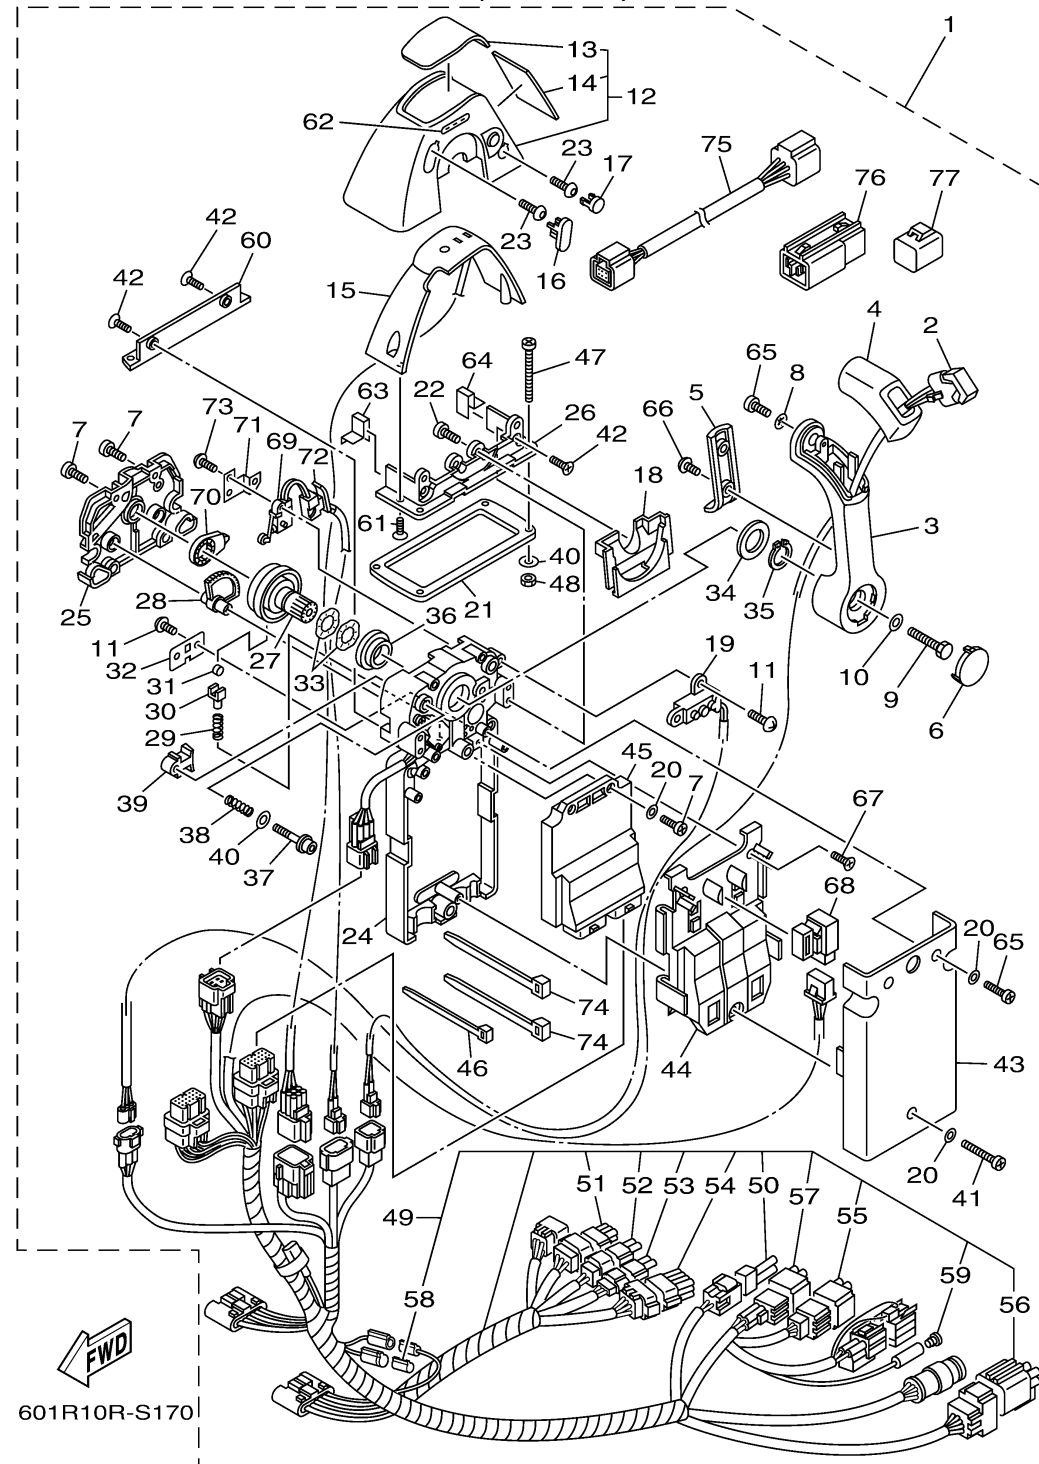

DBW REMOTE CONTROL 1 (SINGLE)

6X6 REMOTE CONTROL (SINGLE)

Ref No.	Part Number	Description	Qty	Remarks
1	6X6-48205-63-00	REMOTE CONTROL ASSY (SINGLE)	1	NOT FOR SALE
1	6X6-48205-73-00	REMOTE CONTROL ASSY (SINGLE)	1	NOT FOR SALE
1	6X6-48205-83-00	REMOTE CONTROL ASSY (SINGLE)	1	NOT FOR SALE
2	6X6-82563-01-00	. TRIM & TILT SWITCH ASSY	1	
3	6X6-48221-00-00	. LEVER, CONTROL	1	
4	6X6-48222-00-00	. GRIP, CONTROL LEVER	1	
5	6X6-48224-00-00	. COVER, CONTROL LEVER	1	
6	6X6-48224-10-00	. COVER, CONTROL LEVER	1	
7	98580-05014-00	. .SCREW, PAN HEAD	6	
8	92990-05300-00	. .WASHER, INTERNAL TOOTH	1	
9	6X6-48171-00-00	. .BOLT	1	
10	92990-08600-00	. .WASHER, PLATE	1	
11	EL8-48127-00-00	. .SCREW 1	4	
12	6X6-48119-04-00	. .COVER	1	
13	6X6-48215-30-00GRAPHIC	1	
14	6X6-48216-00-00GRAPHIC	1	
15	6X6-84301-01-00	. .PILOT LIGHT ASSY 1	1	
16	6X6-48167-00-00	. .PLUG	1	
17	6X6-48167-50-00	. .PLUG	1	
18	6X6-48219-00-00	. .COVER, LEAD	1	

CONTINUED ON NEXT FRAME >

DBW REMOTE CONTROL 1 (SINGLE)

6X6 REMOTE CONTROL (SINGLE)

Ref No.	Part Number	Description	Qty	Remarks
19	6X6-8259E-01-00	. SWITCH ASSY	1	
20	92990-05200-00	. .WASHER, PLAIN	5	
21	6X6-48176-00-00	. .GROMMET	1	
22	98580-04010-00	. .SCREW, PAN HEAD	2	
23	6X6-48267-C0-00	. BOLT SET	2	
24	6X6-481A0-02-00	. .REMO-CON. CASE ASSY	1	
25	6X6-48212-00-00	. BACK PLATE 1	1	
26	6X6-48144-10-00	. PLATE, STOPPER 2	1	
27	6X6-48242-02-00	. SHAFT, DRIVE	1	
28	6X6-48233-01-00	. GEAR 2	1	
29	6X6-48238-00-00	. .SPRING, DETENT	1	
30	6X6-48237-00-00	. .ADAPTOR	1	
31	6X6-48236-00-00	. .ROLLER, DETENT	1	
32	6X6-48189-00-00	. RETAINER	1	
33	703-48198-00-00	. .WASHER, WAVE	2	
34	6X6-48193-00-00	. .WASHER 3	1	
35	6X6-48118-00-00	. .CLIP, SHIFT LEVER	1	
36	6X6-48234-00-00	. .BUSHING 1	1	
37	6X6-48267-00-00	. .BOLT SET	1	
38	6X6-48158-00-00	. .SPRING 1	1	