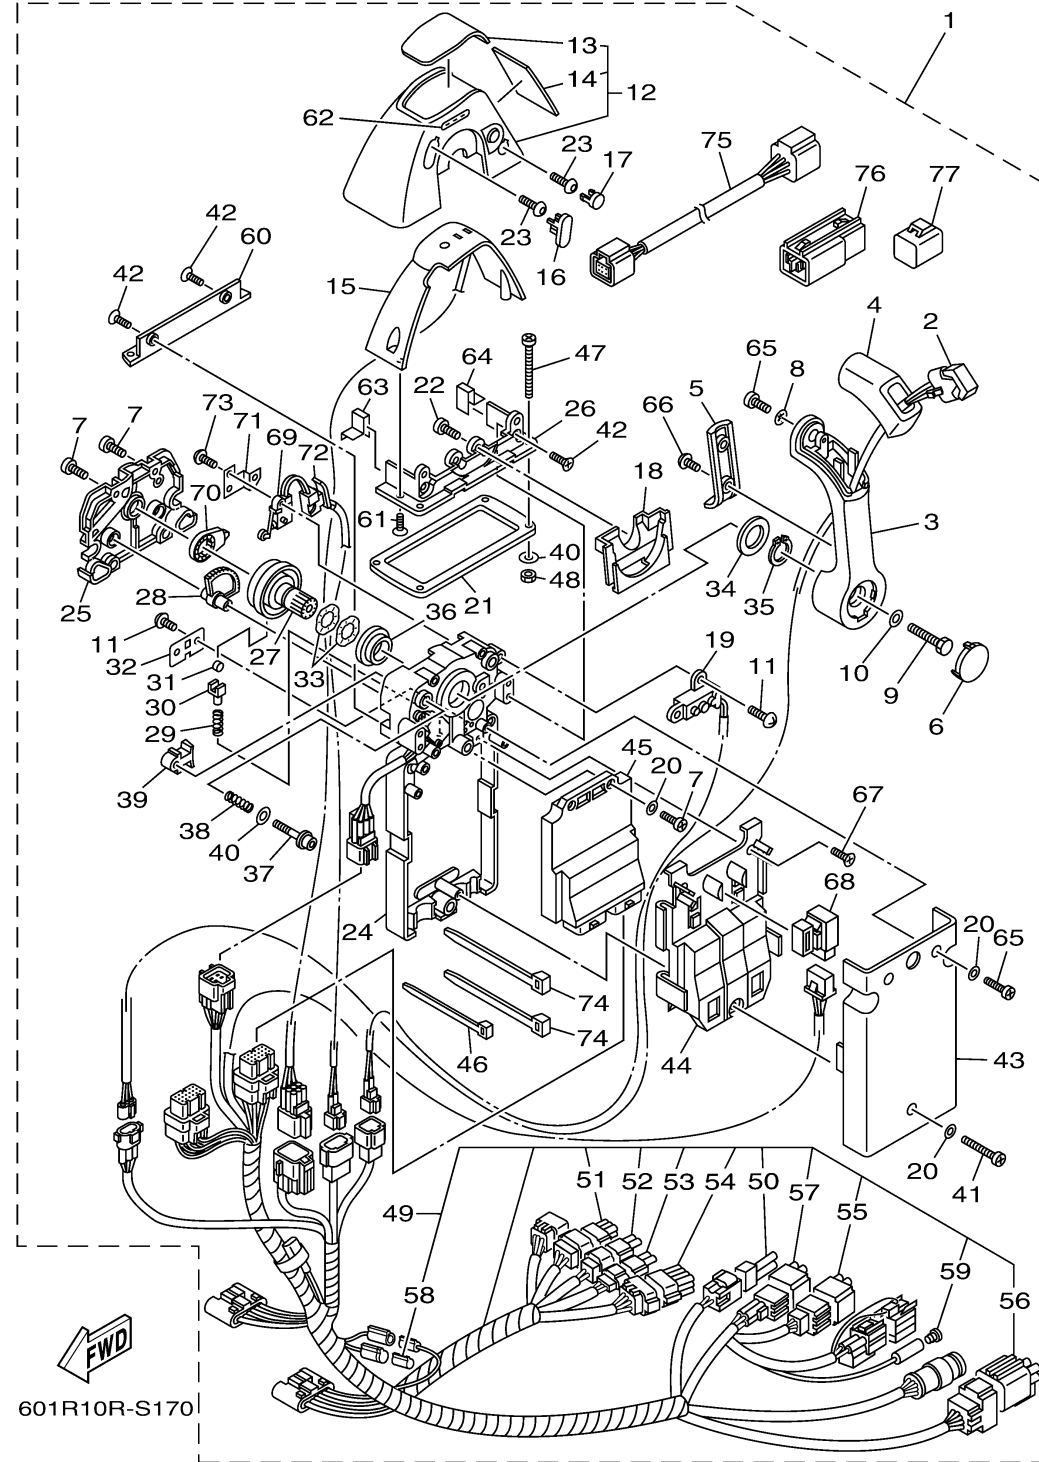

DBW REMOTE CONTROL 1 (SINGLE)

6X6 REMOTE CONTROL (SINGLE)

Ref No.	Part Number	Description	Qty	Remarks
1	6X6-48205-63-00	REMOTE CONTROL ASSY (SINGLE)	1	NOT FOR SALE
1	6X6-48205-73-00	REMOTE CONTROL ASSY (SINGLE)	1	NOT FOR SALE
1	6X6-48205-83-00	REMOTE CONTROL ASSY (SINGLE)	1	NOT FOR SALE
2	6X6-82563-01-00	. TRIM & TILT SWITCH ASSY	1	
3	6X6-48221-00-00	. LEVER, CONTROL	1	
4	6X6-48222-00-00	. GRIP, CONTROL LEVER	1	
5	6X6-48224-00-00	. COVER, CONTROL LEVER	1	
6	6X6-48224-10-00	. COVER, CONTROL LEVER	1	
7	98580-05014-00	. .SCREW, PAN HEAD	6	
8	92990-05300-00	. .WASHER, INTERNAL TOOTH	1	
9	6X6-48171-00-00	. .BOLT	1	
10	92990-08600-00	. .WASHER, PLATE	1	
11	EL8-48127-00-00	. .SCREW 1	4	
12	6X6-48119-04-00	. .COVER	1	
13	6X6-48215-30-00GRAPHIC	1	
14	6X6-48216-00-00GRAPHIC	1	
15	6X6-84301-01-00	. .PILOT LIGHT ASSY 1	1	
16	6X6-48167-00-00	. .PLUG	1	
17	6X6-48167-50-00	. .PLUG	1	
18	6X6-48219-00-00	. .COVER, LEAD	1	

CONTINUED ON NEXT FRAME >

DBW REMOTE CONTROL 1 (SINGLE)

6X6 REMOTE CONTROL (SINGLE)

Ref No.	Part Number	Description	Qty	Remarks
19	6X6-8259E-01-00	. SWITCH ASSY	1	
20	92990-05200-00	. .WASHER, PLAIN	5	
21	6X6-48176-00-00	. .GROMMET	1	
22	98580-04010-00	. .SCREW, PAN HEAD	2	
23	6X6-48267-C0-00	. BOLT SET	2	
24	6X6-481A0-02-00	. .REMO-CON. CASE ASSY	1	
25	6X6-48212-00-00	. BACK PLATE 1	1	
26	6X6-48144-10-00	. PLATE, STOPPER 2	1	
27	6X6-48242-02-00	. SHAFT, DRIVE	1	
28	6X6-48233-01-00	. GEAR 2	1	
29	6X6-48238-00-00	. .SPRING, DETENT	1	
30	6X6-48237-00-00	. .ADAPTOR	1	
31	6X6-48236-00-00	. .ROLLER, DETENT	1	
32	6X6-48189-00-00	. RETAINER	1	
33	703-48198-00-00	. .WASHER, WAVE	2	
34	6X6-48193-00-00	. .WASHER 3	1	
35	6X6-48118-00-00	. .CLIP, SHIFT LEVER	1	
36	6X6-48234-00-00	. .BUSHING 1	1	
37	6X6-48267-00-00	. .BOLT SET	1	
38	6X6-48158-00-00	. .SPRING 1	1	