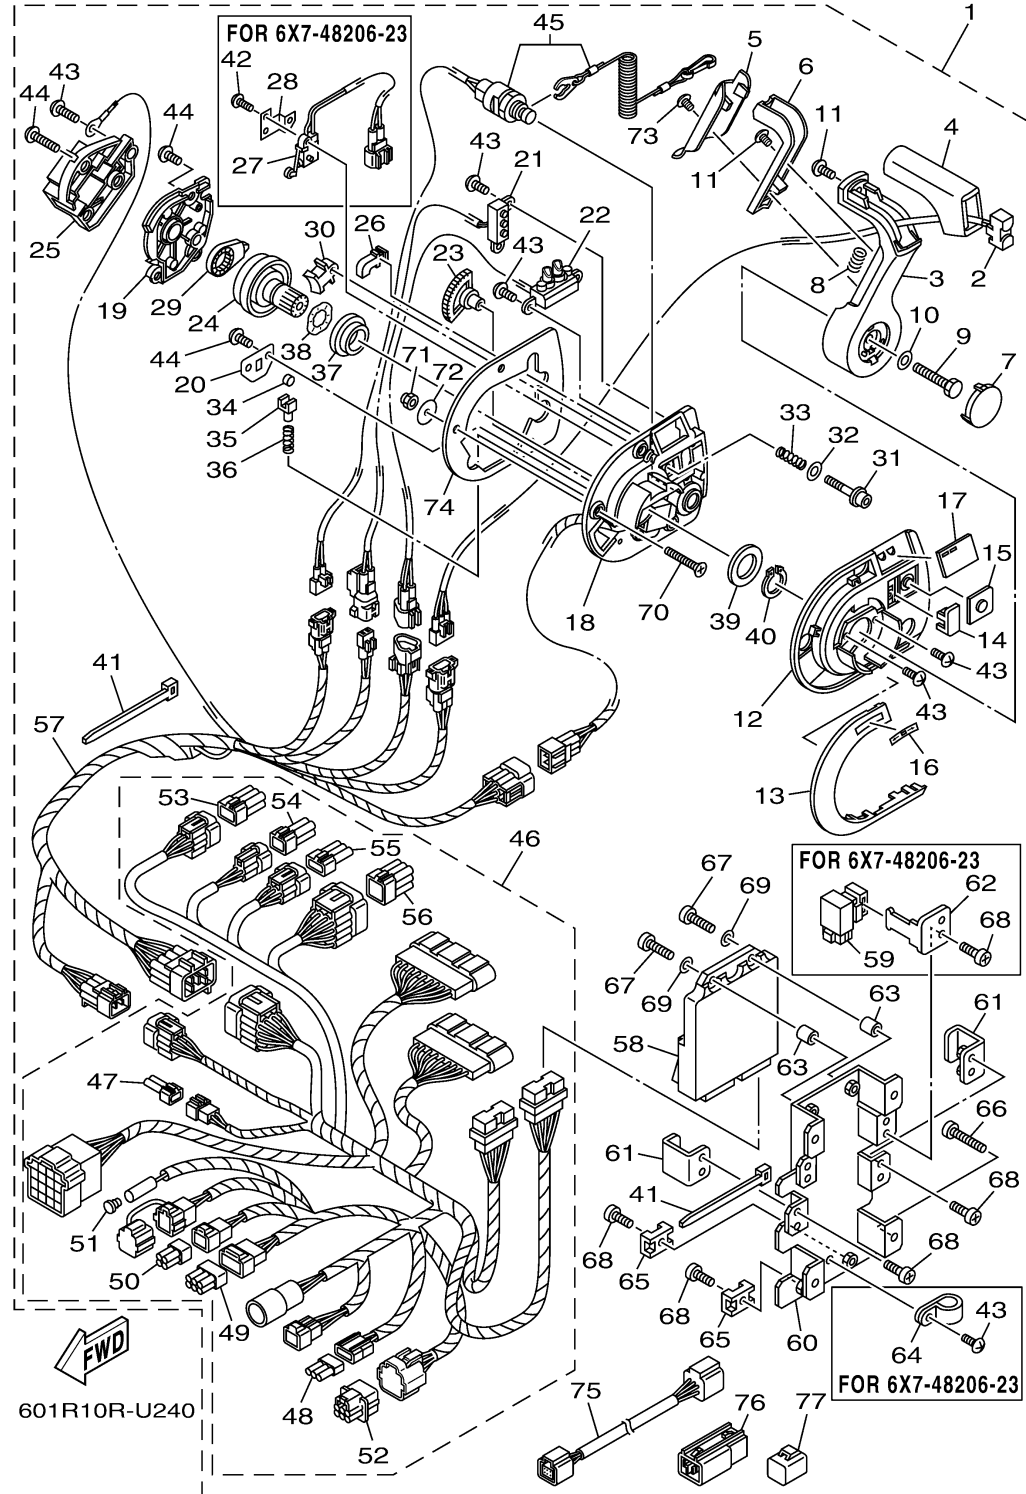

## 6X7 REMOTE CONTROL

Ref No.	Part Number	Description	Qty	Remarks
19	6X7-48212-00-00	..BACK PLATE 1	1	
20	6X7-48189-00-00	..RETAINER	1	
21	6X7-8259E-01-00	..SWITCH ASSY	1	
22	6X7-84301-01-00	..PILOT LIGHT ASSY 1	1	
23	6X7-48233-00-00	..GEAR 2	1	
24	6X7-48242-00-00	..SHAFT, DRIVE	1	
25	6X7-48228-00-00	..HOLDER, SWITCH	1	
26	6X7-82545-00-00	..GROMMET	1	
27	6X6-82540-00-00	..NEUTRAL SWITCH ASSY	1	FOR 6X7-48206-23
28	6X6-48245-01-00	..PLATE, LOCK	1	FOR 6X7-48206-23
29	6X6-48241-00-00	..ARM, DRIVE	1	
30	6X6-48264-00-00	..FRICTION, THROTTLE	1	
31	6X6-48267-00-00	..BOLT SET	1	
32	704-48287-00-00	..WASHER	1	
33	6X6-48158-00-00	..SPRING 1	1	
34	6X6-48236-00-00	..ROLLER, DETENT	1	
35	6X6-48237-00-00	..ADAPTOR	1	
36	6X6-48238-00-00	..SPRING, DETENT	1	
37	6X6-48234-00-00	..BUSHING 1	1	
38	703-48198-00-00	..WASHER, WAVE	1	

## 6X7 REMOTE CONTROL

Ref No.	Part Number	Description	Qty	Remarks
39	6X6-48193-00-00	..WASHER 3	1	
40	6X6-48118-00-00	..CLIP, SHIFT LEVER	1	
41	703-82591-00-00	..BAND	4	
42	6X6-8252V-00-00	..SCREW, SPECIAL	2	FOR 6X7-48206-23
43	6X7-48127-00-00	..SCREW 1	8	FOR 6X7-48206-23
43	6X7-48127-00-00	..SCREW 1	7	FOR 6X7-48206-33/43
44	EL8-48127-00-00	..SCREW 1	8	
45	6X7-82575-01-00	..ENGINE STOP SWITCH ASSY	1	
46	6X7-82590-51-00	..WIRE HARNESS ASSY	1	FOR 6X7-48206-23
46	6X7-82590-71-00	..WIRE HARNESS ASSY	1	FOR 6X7-48206-33
46	6X7-82590-81-00	..WIRE HARNESS ASSY	1	FOR 6X7-48206-43
47	6X6-82585-20-00	...CAP 2 (2P)	1	
48	6X6-82582-A0-00	...CAP 1 (3P)	1	FOR 6X7-48206-23/33
49	6X6-82585-60-00	...CAP 2 (6P)	1	FOR 6X7-48206-23/33
50	6Y8-82582-11-00	..CAP 1 (4PIN)	1	FOR 6X7-48206-23/33
51	703-82119-01-00	...COVER, LEAD WIRE	1	
52	6X6-8257Y-70-00	...CAP 2 (6P)	1	FOR 6X7-48206-33
53	6X6-82582-60-00	...CAP 1 (6P)	1	FOR 6X7-48206-33
54	6X6-82582-40-00	...CAP 1 (4P)	1	FOR 6X7-48206-33
55	6X6-82582-A0-00	...CAP 1 (3P)	1	FOR 6X7-48206-33