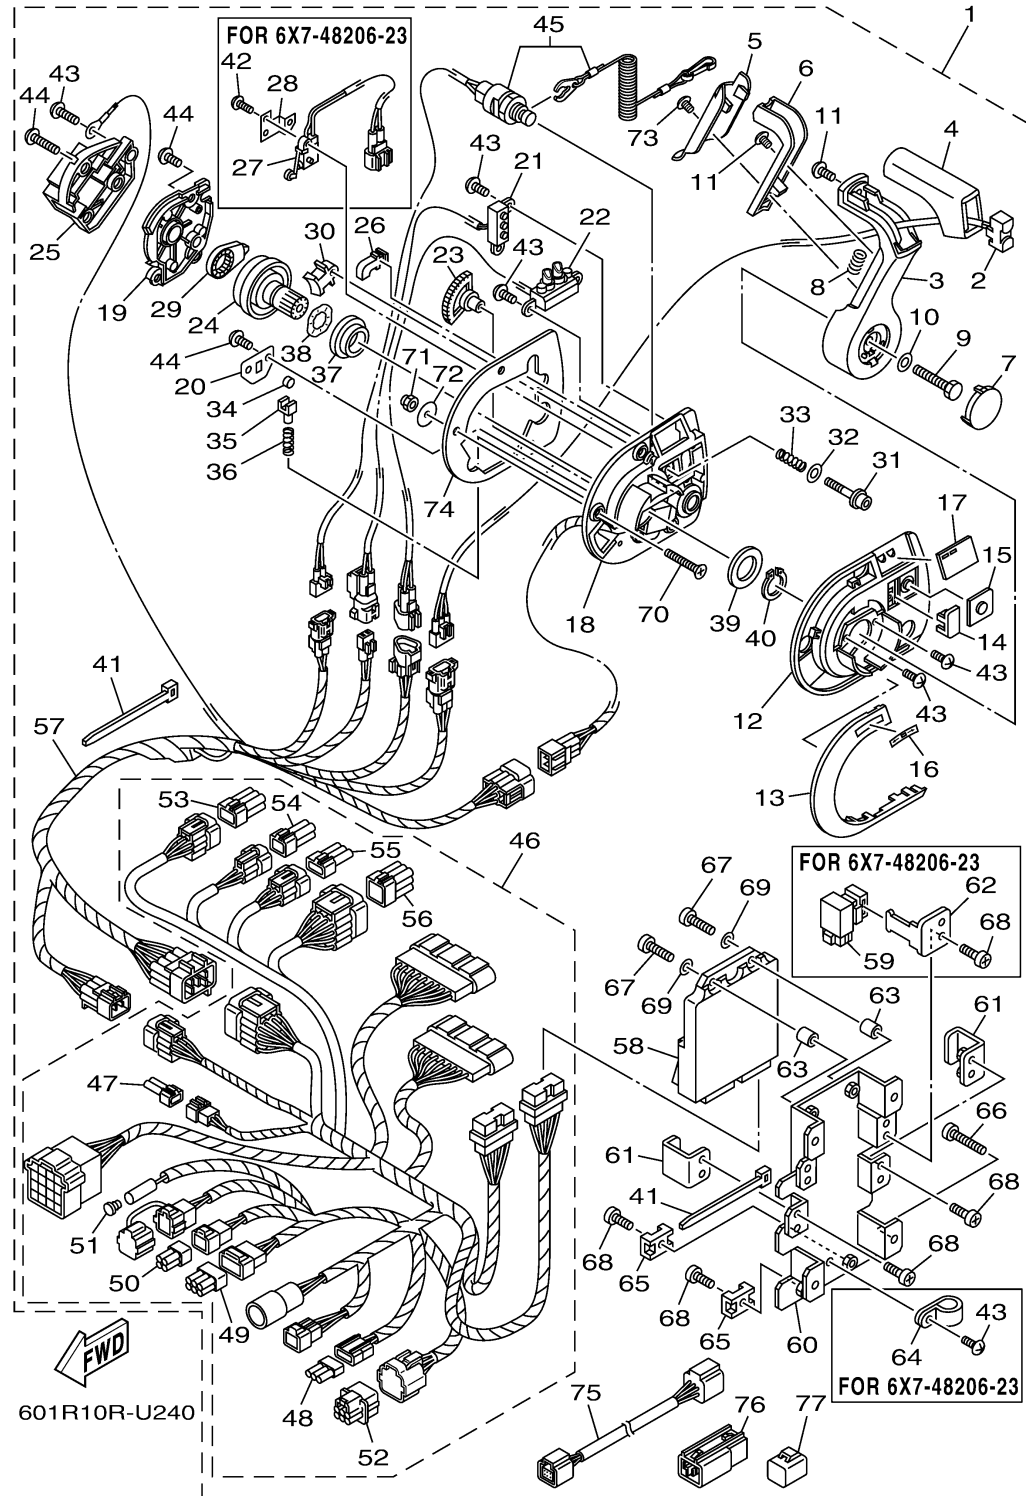

## 6X7 REMOTE CONTROL

Ref No.	Part Number	Description	Qty	Remarks
1	6X7-48206-23-00	REMOTE CONTROL ASSY	1	NOT FOR SALE
1	6X7-48206-33-00	REMOTE CONTROL ASSY	1	NOT FOR SALE
1	6X7-48206-43-00	REMOTE CONTROL ASSY	1	NOT FOR SALE
2	6X7-82563-01-00	..TRIM & TILT SWITCH ASSY	1	
3	6X7-48221-00-00	..LEVER, CONTROL	1	
4	6X7-48222-00-00	..GRIP, CONTROL LEVER	1	
5	6X7-48224-00-00	..COVER, CONTROL LEVER	1	
6	6X7-48223-01-00	..LOCK, NEUTRAL	1	
7	6X7-48224-10-00	..COVER, CONTROL LEVER	1	
8	703-48227-00-00	..SPRING, NEUTRAL LOCK	1	
9	6X6-48171-00-00	..BOLT	1	
10	92990-08600-00	..WASHER, PLATE	1	
11	6X6-48128-00-00	..SCREW 2	2	
12	6X7-48119-00-00	..COVER	1	
13	6X7-48167-10-00	..PLUG	1	
14	6X7-48167-00-00	..PLUG	1	
15	6X7-48225-00-00	..COVER	1	
16	6X7-44191-10-00	..INDICATOR, SHIFT	1	
17	6X7-48215-10-00	..GRAPHIC	1	
18	6X7-481A0-01-00	..REMO-CON. CASE ASSY	1	

## 6X7 REMOTE CONTROL

Ref No.	Part Number	Description	Qty	Remarks
19	6X7-48212-00-00	..BACK PLATE 1	1	
20	6X7-48189-00-00	..RETAINER	1	
21	6X7-8259E-01-00	..SWITCH ASSY	1	
22	6X7-84301-01-00	..PILOT LIGHT ASSY 1	1	
23	6X7-48233-00-00	..GEAR 2	1	
24	6X7-48242-00-00	..SHAFT, DRIVE	1	
25	6X7-48228-00-00	..HOLDER, SWITCH	1	
26	6X7-82545-00-00	..GROMMET	1	
27	6X6-82540-00-00	..NEUTRAL SWITCH ASSY	1	FOR 6X7-48206-23
28	6X6-48245-01-00	..PLATE, LOCK	1	FOR 6X7-48206-23
29	6X6-48241-00-00	..ARM, DRIVE	1	
30	6X6-48264-00-00	..FRICTION, THROTTLE	1	
31	6X6-48267-00-00	..BOLT SET	1	
32	704-48287-00-00	..WASHER	1	
33	6X6-48158-00-00	..SPRING 1	1	
34	6X6-48236-00-00	..ROLLER, DETENT	1	
35	6X6-48237-00-00	..ADAPTOR	1	
36	6X6-48238-00-00	..SPRING, DETENT	1	
37	6X6-48234-00-00	..BUSHING 1	1	
38	703-48198-00-00	..WASHER, WAVE	1	