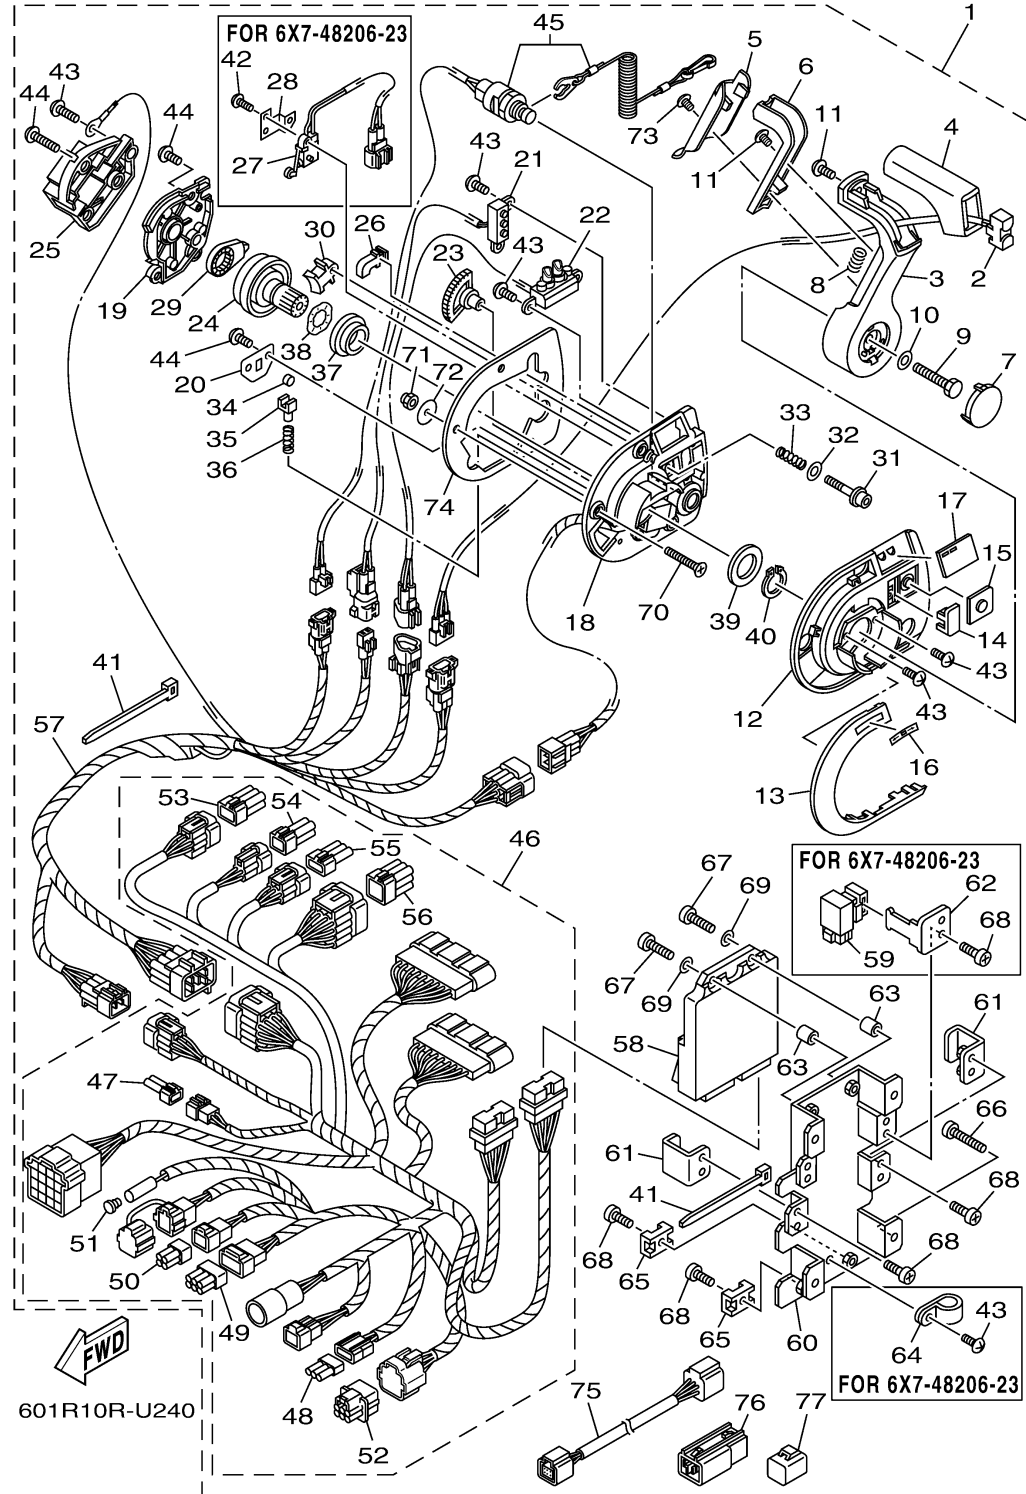

## 6X7 REMOTE CONTROL

Ref No.	Part Number	Description	Qty	Remarks
1	6X7-48206-23-00	REMOTE CONTROL ASSY	1	NOT FOR SALE
1	6X7-48206-33-00	REMOTE CONTROL ASSY	1	NOT FOR SALE
1	6X7-48206-43-00	REMOTE CONTROL ASSY	1	NOT FOR SALE
2	6X7-82563-01-00	..TRIM & TILT SWITCH ASSY	1	
3	6X7-48221-00-00	..LEVER, CONTROL	1	
4	6X7-48222-00-00	..GRIP, CONTROL LEVER	1	
5	6X7-48224-00-00	..COVER, CONTROL LEVER	1	
6	6X7-48223-01-00	..LOCK, NEUTRAL	1	
7	6X7-48224-10-00	..COVER, CONTROL LEVER	1	
8	703-48227-00-00	..SPRING, NEUTRAL LOCK	1	
9	6X6-48171-00-00	..BOLT	1	
10	92990-08600-00	..WASHER, PLATE	1	
11	6X6-48128-00-00	..SCREW 2	2	
12	6X7-48119-00-00	..COVER	1	
13	6X7-48167-10-00	..PLUG	1	
14	6X7-48167-00-00	..PLUG	1	
15	6X7-48225-00-00	..COVER	1	
16	6X7-44191-10-00	..INDICATOR, SHIFT	1	
17	6X7-48215-10-00	..GRAPHIC	1	
18	6X7-481A0-01-00	..REMO-CON. CASE ASSY	1	

## 6X7 REMOTE CONTROL

Ref No.	Part Number	Description	Qty	Remarks
19	6X7-48212-00-00	..BACK PLATE 1	1	
20	6X7-48189-00-00	..RETAINER	1	
21	6X7-8259E-01-00	..SWITCH ASSY	1	
22	6X7-84301-01-00	..PILOT LIGHT ASSY 1	1	
23	6X7-48233-00-00	..GEAR 2	1	
24	6X7-48242-00-00	..SHAFT, DRIVE	1	
25	6X7-48228-00-00	..HOLDER, SWITCH	1	
26	6X7-82545-00-00	..GROMMET	1	
27	6X6-82540-00-00	..NEUTRAL SWITCH ASSY	1	FOR 6X7-48206-23
28	6X6-48245-01-00	..PLATE, LOCK	1	FOR 6X7-48206-23
29	6X6-48241-00-00	..ARM, DRIVE	1	
30	6X6-48264-00-00	..FRICTION, THROTTLE	1	
31	6X6-48267-00-00	..BOLT SET	1	
32	704-48287-00-00	..WASHER	1	
33	6X6-48158-00-00	..SPRING 1	1	
34	6X6-48236-00-00	..ROLLER, DETENT	1	
35	6X6-48237-00-00	..ADAPTOR	1	
36	6X6-48238-00-00	..SPRING, DETENT	1	
37	6X6-48234-00-00	..BUSHING 1	1	
38	703-48198-00-00	..WASHER, WAVE	1	