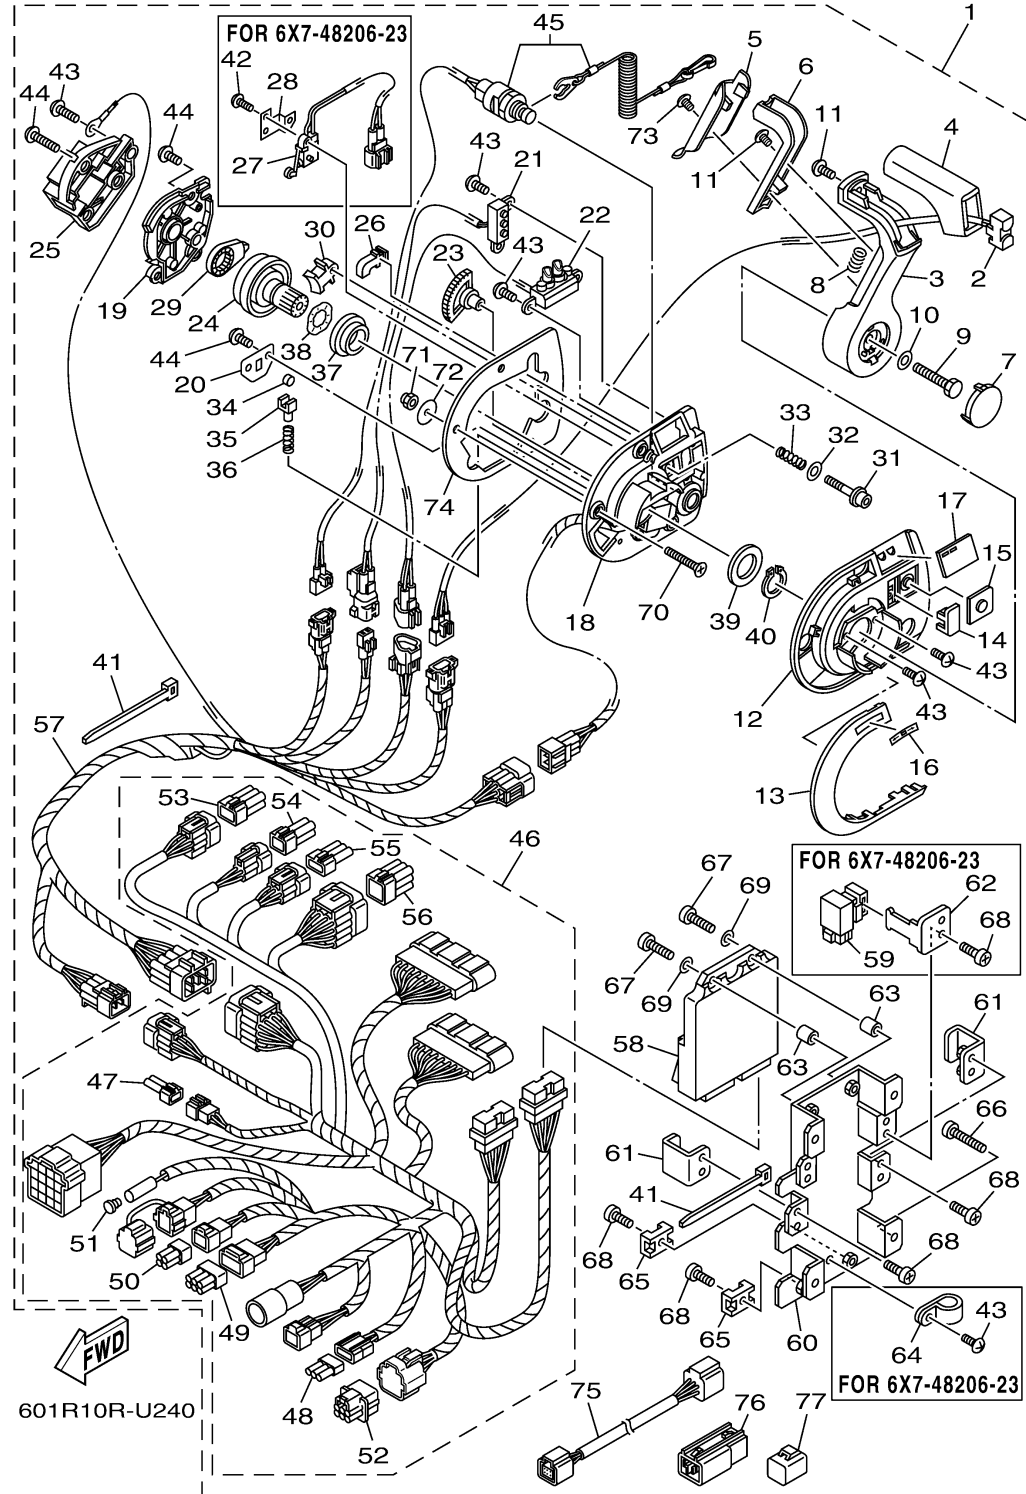

## 6X7 REMOTE CONTROL

Ref No.	Part Number	Description	Qty	Remarks
39	6X6-48193-00-00	..WASHER 3	1	
40	6X6-48118-00-00	..CLIP, SHIFT LEVER	1	
41	703-82591-00-00	..BAND	4	
42	6X6-8252V-00-00	..SCREW, SPECIAL	2	FOR 6X7-48206-23
43	6X7-48127-00-00	..SCREW 1	8	FOR 6X7-48206-23
43	6X7-48127-00-00	..SCREW 1	7	FOR 6X7-48206-33/43
44	EL8-48127-00-00	..SCREW 1	8	
45	6X7-82575-01-00	..ENGINE STOP SWITCH ASSY	1	
46	6X7-82590-51-00	..WIRE HARNESS ASSY	1	FOR 6X7-48206-23
46	6X7-82590-71-00	..WIRE HARNESS ASSY	1	FOR 6X7-48206-33
46	6X7-82590-81-00	..WIRE HARNESS ASSY	1	FOR 6X7-48206-43
47	6X6-82585-20-00	...CAP 2 (2P)	1	
48	6X6-82582-A0-00	...CAP 1 (3P)	1	FOR 6X7-48206-23/33
49	6X6-82585-60-00	...CAP 2 (6P)	1	FOR 6X7-48206-23/33
50	6Y8-82582-11-00	..CAP 1 (4PIN)	1	FOR 6X7-48206-23/33
51	703-82119-01-00	...COVER, LEAD WIRE	1	
52	6X6-8257Y-70-00	...CAP 2 (6P)	1	FOR 6X7-48206-33
53	6X6-82582-60-00	...CAP 1 (6P)	1	FOR 6X7-48206-33
54	6X6-82582-40-00	...CAP 1 (4P)	1	FOR 6X7-48206-33
55	6X6-82582-A0-00	...CAP 1 (3P)	1	FOR 6X7-48206-33

## 6X7 REMOTE CONTROL

Ref No.	Part Number	Description	Qty	Remarks
56	6X6-82582-C0-00	...CAP 1 (12P)	1	FOR 6X7-48206-33
57	6X7-82590-20-00	..WIRE HARNESS ASSY	1	FOR 6X7-48206-23
57	6X7-82590-60-00	..WIRE HARNESS ASSY	1	FOR 6X7-48206-33/43
58	6X6-85590-31-00	..CONTROL UNIT ASSY	1	
59	704-81950-10-00	..RELAY ASSY	1	FOR 6X7-48206-23
60	6X6-48211-10-00	..HOUSING,1	1	
61	6X6-85557-00-00	..HOLDER	2	
62	6X6-82591-00-00	..BAND	1	FOR 6X7-48206-23
63	6X6-8252S-00-00	..SPACER, 1	2	
64	6X6-82584-00-00	..CLAMP	1	FOR 6X7-48206-23
65	6X6-82581-00-00	..STAY, CORD CLAMP	2	
66	6X0-48128-00-00	..SCREW(M6X30)	4	
67	98580-05025-00	..SCREW, PAN HEAD	2	
68	98580-05014-00	..SCREW, PAN HEAD	8	FOR 6X7-48206-23
68	98580-05014-00	..SCREW, PAN HEAD	6	FOR 6X7-48206-33/43
69	92990-05200-00	..WASHER, PLAIN	2	
70	98780-06035-00	..SCREW, FLAT HEAD	3	UR
70	97780-06230-00	..SCREW, TAPPING	3	UR
71	6X0-48156-00-00	..NUT 1	3	
72	701-48287-00-00	..WASHER	3	