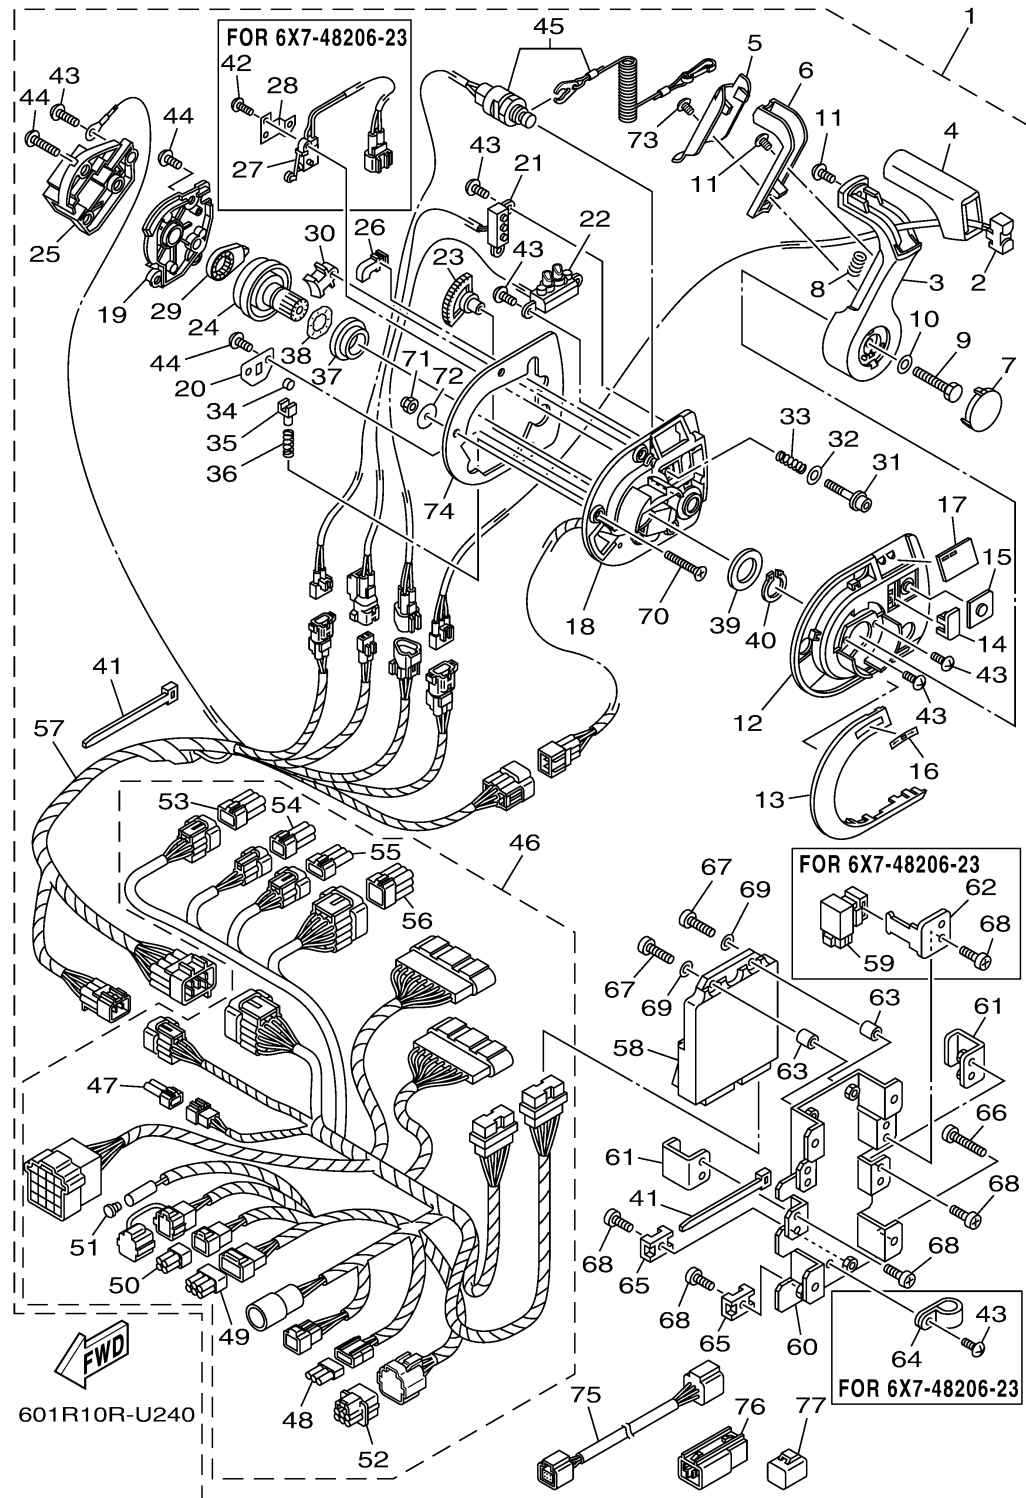

DBW REMOTE CONTROL 7 (6X7)

6X7 REMOTE CONTROL

Ref No.	Part Number	Description	Qty	Remarks
73	6X7-48128-00-00	. .SCREW 2	1	
74	6X7-48176-10-00	. .GROMMET	1	
75	6Y8-82553-50-00	. .10FT MAIN BUS	1	FOR 6X7-48206-23/33
76	6Y8-81920-11-00	. .IN-LINE HUB ASSY	1	FOR 6X7-48206-23/33
77	6Y8-82582-11-00	. .CAP 1 (4PIN)	1	FOR 6X7-48206-23/33