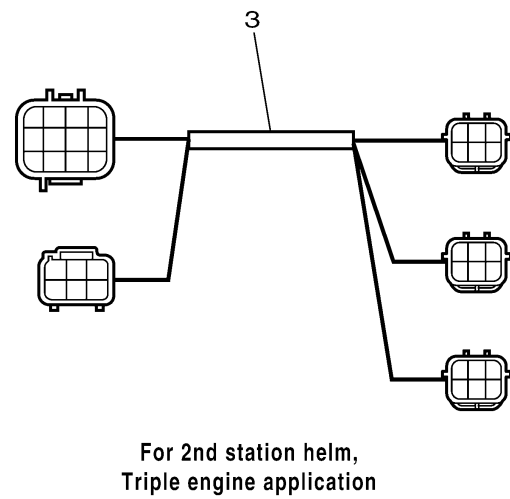

ELECTRICAL DBW REMO-CON 2

Ref No.	Part Number	Description	Qty	Remarks
1	6X6-8258A-M0-00	EXTENSION, WIRE HARNESS	1	AP SINGLE SUB
2	6X6-8258A-N0-00	EXTENSION, WIRE HARNESS	1	AP TWIN SUB
3	6X6-8258A-P0-00	EXTENSION, WIRE HARNESS	1	AP TRIPLE SUB
4	6X6-8258A-K0-00	EXTENSION, WIRE HARNESS	1	AP SINGLE
4	6X6-8258A-K0-00	EXTENSION, WIRE HARNESS	2	AP TWIN
4	6X6-8258A-K0-00	EXTENSION, WIRE HARNESS	3	AP TRIPLE
5	6X7-82590-30-00	WIRE HARNESS ASSY	1	AP 6X7 RC

601R10R-P460