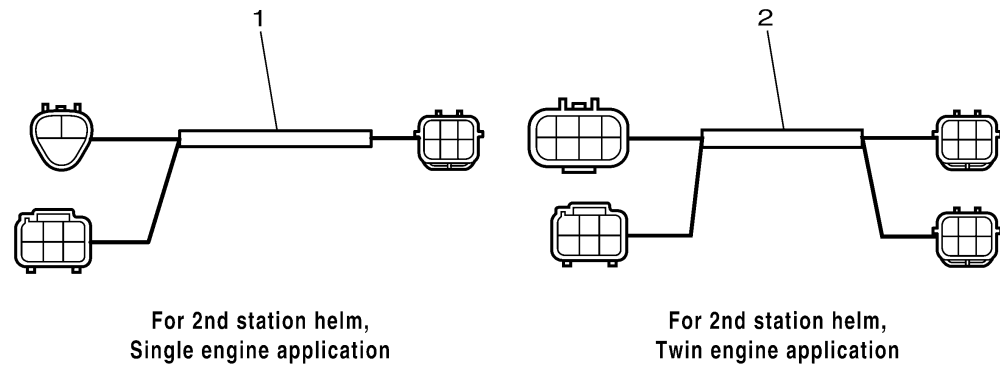

ELECTRICAL DBW REMO-CON 2

Ref No.	Part Number	Description	Qty	Remarks
1	6X6-8258A-M0-00	EXTENSION, WIRE HARNESS	1	AP SINGLE SUB
2	6X6-8258A-N0-00	EXTENSION, WIRE HARNESS	1	AP TWIN SUB
3	6X6-8258A-P0-00	EXTENSION, WIRE HARNESS	1	AP TRIPLE SUB
4	6X6-8258A-K0-00	EXTENSION, WIRE HARNESS	1	AP SINGLE
4	6X6-8258A-K0-00	EXTENSION, WIRE HARNESS	2	AP TWIN
4	6X6-8258A-K0-00	EXTENSION, WIRE HARNESS	3	AP TRIPLE
5	6X7-82590-30-00	WIRE HARNESS ASSY	1	AP 6X7 RC

601R10R-P460