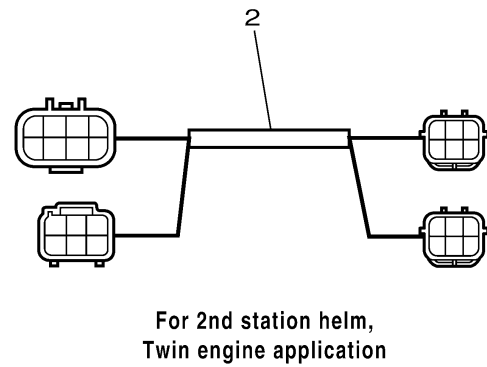

ELECTRICAL DBW REMO-CON 2

Ref No.	Part Number	Description	Qty	Remarks
1	6X6-8258A-M0-00	EXTENSION, WIRE HARNESS	1	AP SINGLE SUB
2	6X6-8258A-N0-00	EXTENSION, WIRE HARNESS	1	AP TWIN SUB
3	6X6-8258A-P0-00	EXTENSION, WIRE HARNESS	1	AP TRIPLE SUB
4	6X6-8258A-K0-00	EXTENSION, WIRE HARNESS	1	AP SINGLE
4	6X6-8258A-K0-00	EXTENSION, WIRE HARNESS	2	AP TWIN
4	6X6-8258A-K0-00	EXTENSION, WIRE HARNESS	3	AP TRIPLE
5	6X7-82590-30-00	WIRE HARNESS ASSY	1	AP 6X7 RC

601R10R-P460