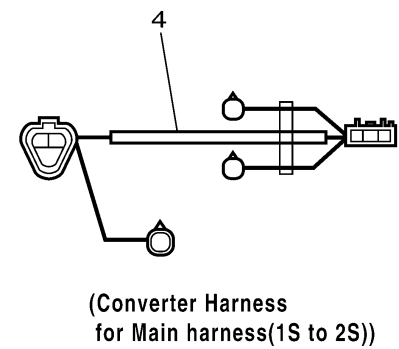

ELECTRICAL DBW REMO-CON 2

Ref No.	Part Number	Description	Qty	Remarks
1	6X6-8258A-M0-00	EXTENSION, WIRE HARNESS	1	AP SINGLE SUB
2	6X6-8258A-N0-00	EXTENSION, WIRE HARNESS	1	AP TWIN SUB
3	6X6-8258A-P0-00	EXTENSION, WIRE HARNESS	1	AP TRIPLE SUB
4	6X6-8258A-K0-00	EXTENSION, WIRE HARNESS	1	AP SINGLE
4	6X6-8258A-K0-00	EXTENSION, WIRE HARNESS	2	AP TWIN
4	6X6-8258A-K0-00	EXTENSION, WIRE HARNESS	3	AP TRIPLE
5	6X7-82590-30-00	WIRE HARNESS ASSY	1	AP 6X7 RC

601R10R-P460