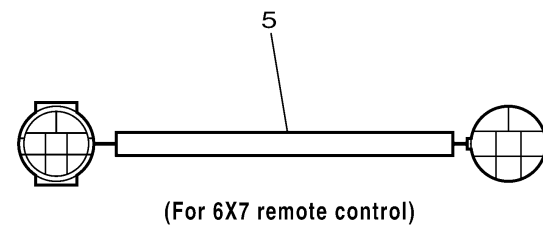

ELECTRICAL DBW REMO-CON 2

Ref No.	Part Number	Description	Qty	Remarks
1	6X6-8258A-M0-00	EXTENSION, WIRE HARNESS	1	AP SINGLE SUB
2	6X6-8258A-N0-00	EXTENSION, WIRE HARNESS	1	AP TWIN SUB
3	6X6-8258A-P0-00	EXTENSION, WIRE HARNESS	1	AP TRIPLE SUB
4	6X6-8258A-K0-00	EXTENSION, WIRE HARNESS	1	AP SINGLE
4	6X6-8258A-K0-00	EXTENSION, WIRE HARNESS	2	AP TWIN
4	6X6-8258A-K0-00	EXTENSION, WIRE HARNESS	3	AP TRIPLE
5	6X7-82590-30-00	WIRE HARNESS ASSY	1	AP 6X7 RC

601R10R-P460