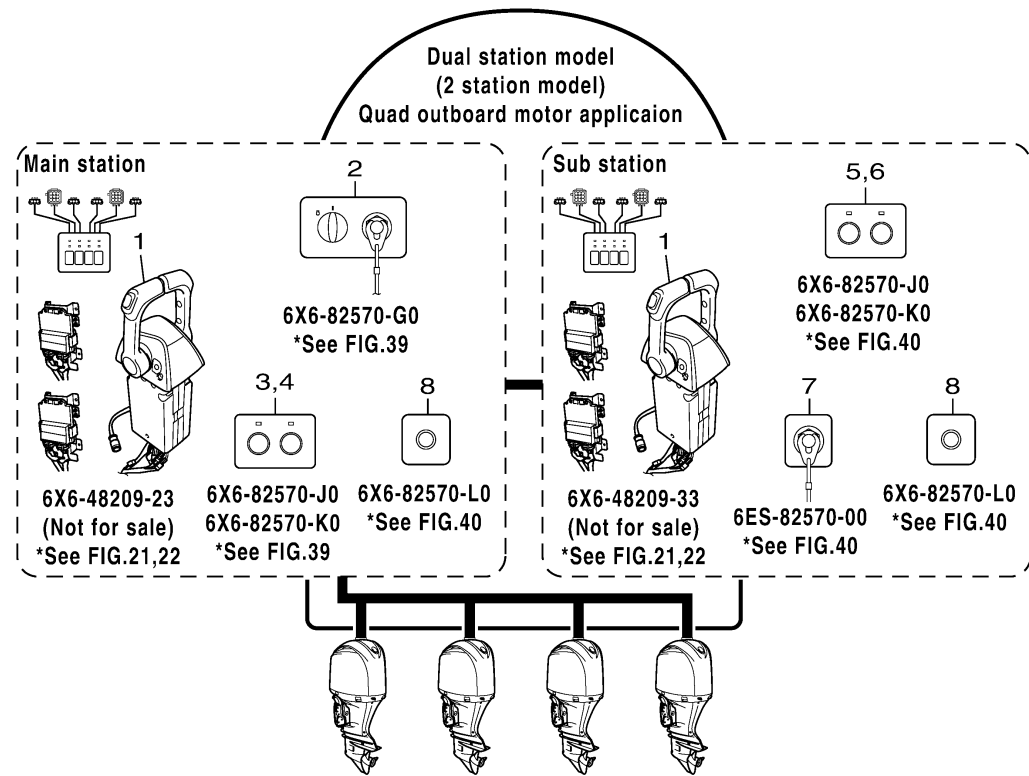

6X6 REMOTE CONTROL (QUAD)

LAYOUT CHART 4 (QUAD)

Ref No.	Part Number	Description	Qty	Remarks
1	6X6-48209-23-00	REMOTE CONTROL ASSY (QUAD)	1	NOT FOR SALE
1	6X6-48209-33-00	REMOTE CONTROL ASSY (QUAD)	1	NOT FOR SALE
2	6X6-82570-G0-00	PANEL SWITCH ASSY	1	1 & 2 STATION MAIN
3	6X6-82570-J0-00	PANEL SWITCH ASSY (PORT-P/CP)	1	1 & 2 STATION MAIN
4	6X6-82570-K0-00	PANEL SWITCH ASSY (STBD-CS/S)	1	1 & 2 STATION MAIN
5	6X6-82570-J0-00	PANEL SWITCH ASSY (PORT-P/CP)	1	2 STATION SUB
6	6X6-82570-K0-00	PANEL SWITCH ASSY (STBD-CS/S)	1	2 STATION SUB
7	6ES-82570-00-00	ENGINE STOP SWITCH ASSY (QUAD)	1	2 STATION SUB
8	6X6-82570-L0-00	PANEL SWITCH ASSY	2	2 STATION MAIN & SUB

601R10R-U160