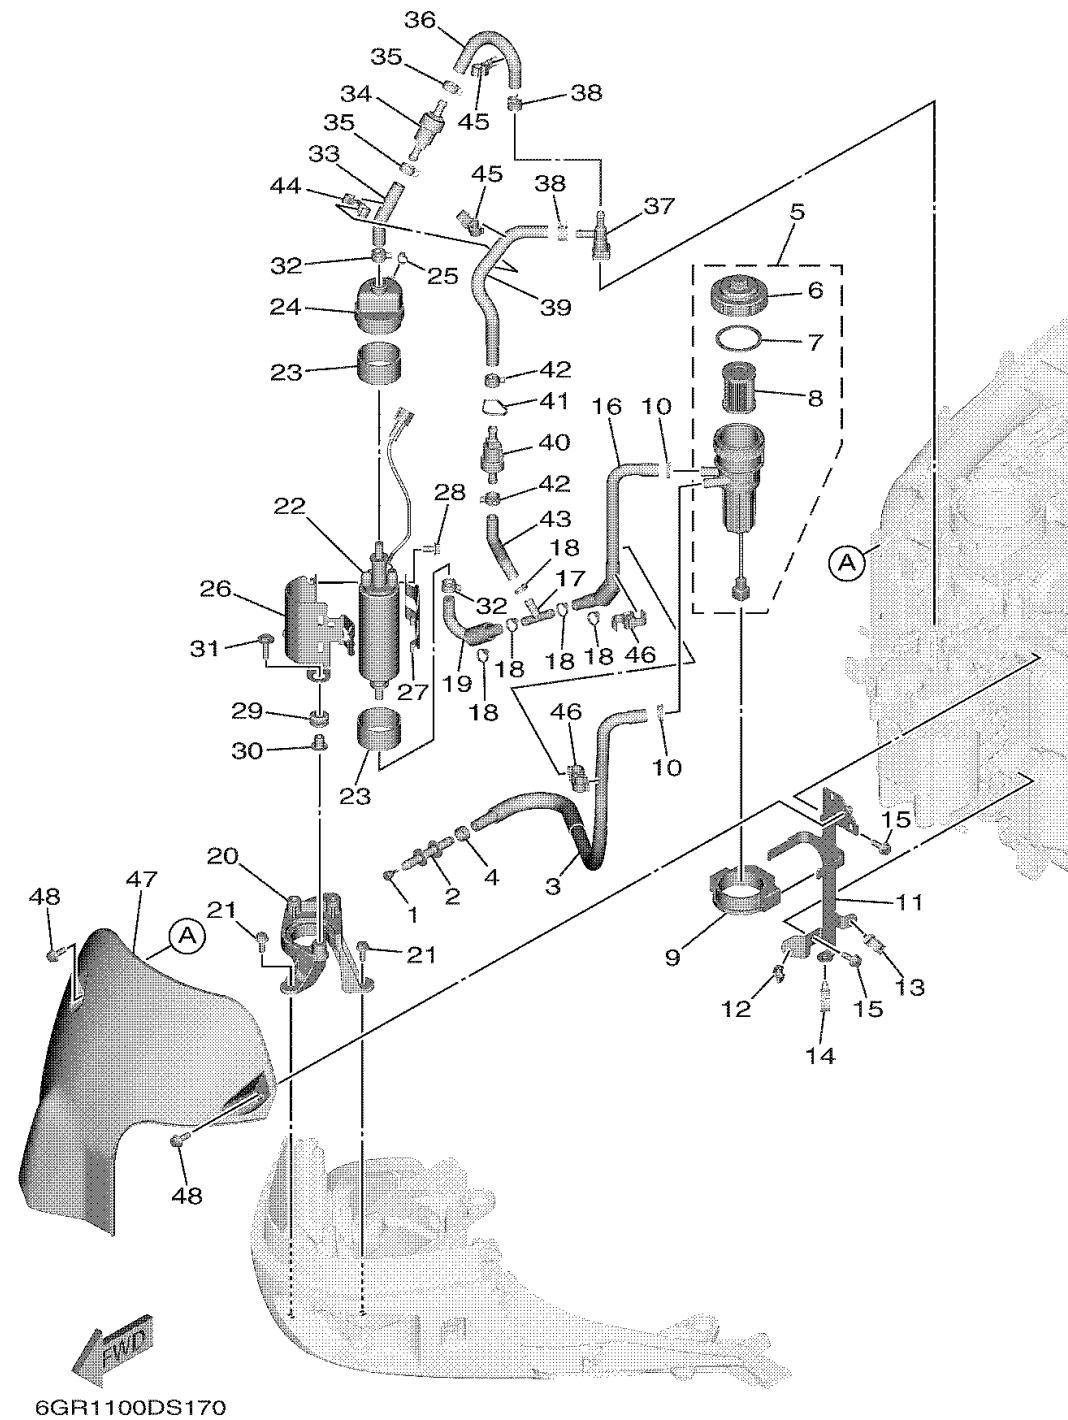

# FUEL 1

Ref No.	Part Number	Description	Qty	Remarks
1	689-85547-00-00	DAMPER	1	
2	6AW-24377-01-00	PIPE, JOINT 2	1	
3	6GR-24311-00-00	PIPE, FUEL 1	1	
4	6E5-24351-51-00	BAND 1	1	
5	6GR-24560-00-00	FILTER ASSY	1	
6	6GR-24561-00-00	. .BODY, FILTER	1	
7	6P3-24564-00-00	. .GASKET	1	
8	6P3-24563-01-00	. ELEMENT, FILTER	1	
9	6GR-24568-00-00	BAND, FILTER	1	
10	90465-11M10-00	CLAMP	2	
11	6GR-24566-00-00	BRACKET, FILTER	1	
12	90464-11121-00	CLAMP	1	
13	90464-13249-00	CLAMP	1	
14	90464-18246-00	CLAMP	1	
15	95D95-06016-00	BOLT, FLANGE DEEP RECESS	2	
16	6GR-24312-00-00	PIPE 2	1	
17	6E5-24378-00-00	PIPE, JOINT 3	1	
18	90465-11M10-00	CLAMP	5	
19	6GR-24321-00-00	PIPE 10	1	
20	6GR-24425-00-00	BRACKET, FUEL PUMP 1	1	

# FUEL 1

Ref No.	Part Number	Description	Qty	Remarks
21	95D95-06016-00	BOLT, FLANGE DEEP RECESS	3	
22	6GR-24410-00-00	FUEL PUMP ASSY	1	
23	6DA-24492-00-00	BUSH, FUEL PUMP	2	
24	6GR-24462-00-00	CAP, BLIND	1	
25	90465-11M10-00	CLAMP	1	
26	6GR-24491-00-00	BRACKET, FUEL PUMP	1	
27	6GR-24426-00-00	BRACKET, FUEL PUMP 2	1	
28	95D95-06012-00	BOLT, FLANGE DEEP RECESS	2	
29	90480-10M23-00	GROMMET	3	
30	90387-06289-00	COLLAR	3	
31	90119-06M17-00	BOLT, WITH WASHER	3	
32	90467-140A9-00	CLIP	2	
33	6GR-24322-00-00	PIPE 11	1	
34	6R5-24408-10-00	FUEL FEED ASSY	1	
35	90467-140A9-00	CLIP	2	
36	6GR-24323-00-00	PIPE 12	1	
37	6P2-24300-01-00	FUEL PIPE JOINT	1	
38	90467-120A7-00	CLIP	2	
39	6GR-24324-00-00	PIPE 13	1	
40	6GR-24460-20-00	RELIEF VALVE ASSY	1	

# FUEL 1

Ref No.	Part Number	Description	Qty	Remarks
41	90465-13M60-00	CLAMP	1	
42	90467-140A9-00	CLIP	2	
43	6GR-24325-00-00	PIPE 14	1	
44	90464-12009-00	CLAMP	1	
45	90464-12010-00	CLAMP	2	
46	90464-12009-00	CLAMP	2	
47	6GR-24596-00-00	COVER	1	
48	95D95-06016-00	BOLT, FLANGE DEEP RECESS	3	