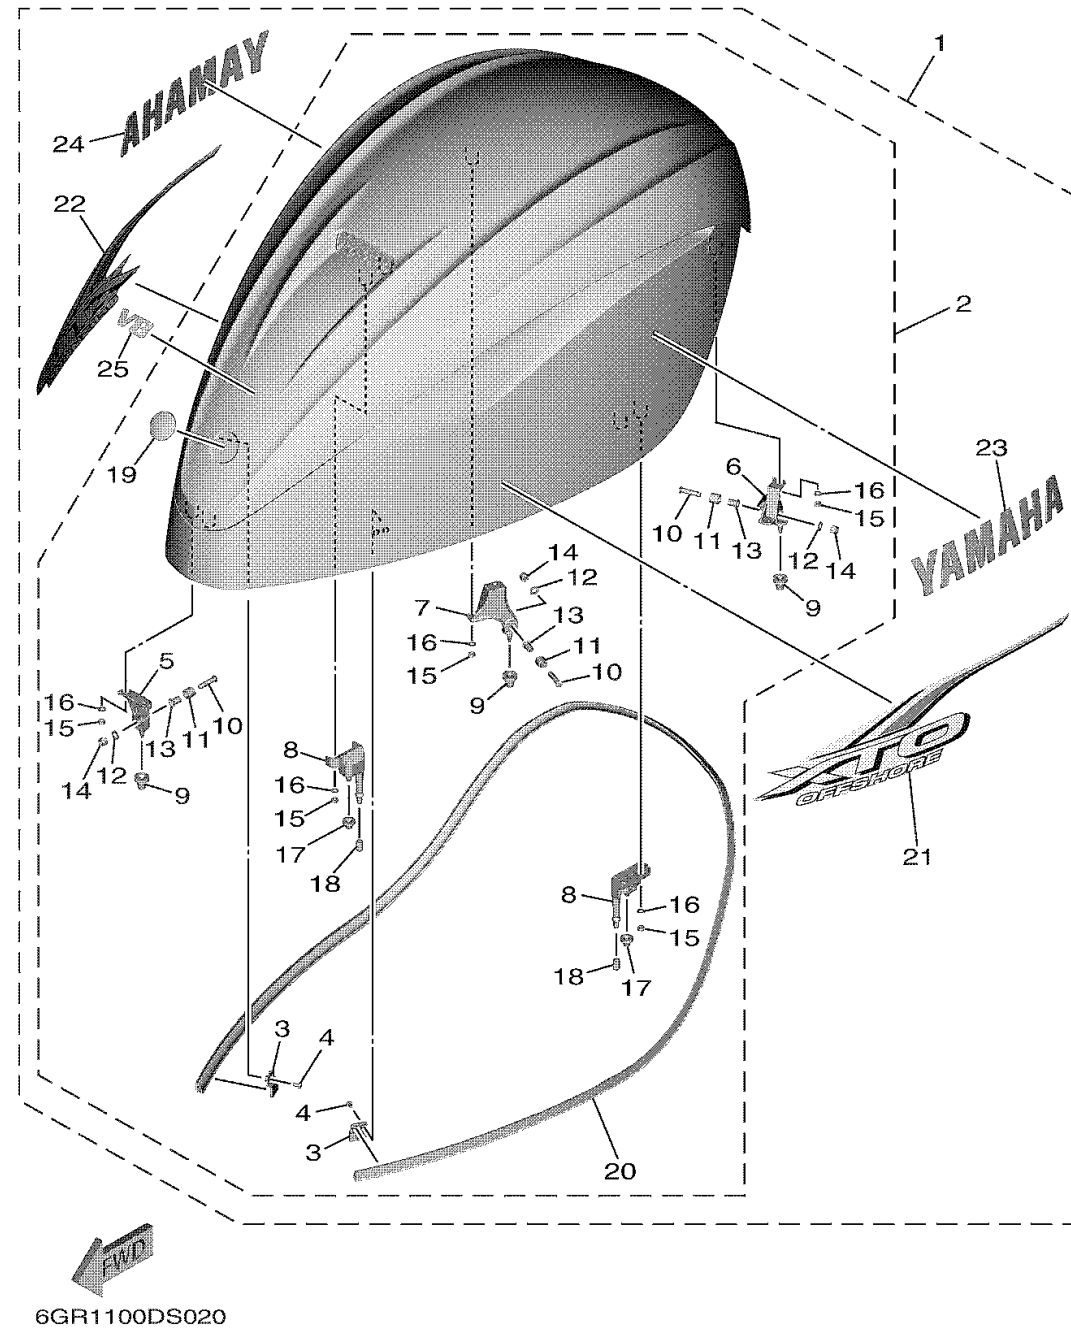

TOP COWLING 1

Ref No.	Part Number	Description	Qty	Remarks
1	6GR-42610-01-8D	TOP COWLING ASSY	1	GRAY
1	6GR-42610-01-CE	TOP COWLING ASSY	0	WHITE
2	6GR-4261A-01-8D	.. TOP COWLING W/O GRAPHICS	1	GRAY
2	6GR-4261A-01-CE	.. TOP COWLING W/O GRAPHICS	0	WHITE
3	6GR-42477-00-00PLATE, LOCK	2	
4	97985-05210-00SCREW, WITH WASHER	4	
5	6GR-42647-00-00HOLDER, CLAMP BAND	1	
6	6GR-42648-00-00HOLDER, CLAMP BAND	1	
7	6GR-42649-00-00HOLDER, CLAMP BAND	1	
8	6GR-42643-00-00PLATE, CLAMP	2	
9	6AW-42663-00-00 DAMPER 2	3	
10	90111-08078-00BOLT, HEXAGON SOCKET BUTTON	3	
11	90387-10094-00COLLAR	3	
12	92990-08600-00WASHER, PLATE	3	
13	90387-08M45-00COLLAR	3	
14	95780-08300-00NUT, FLANGE	3	
15	95380-06600-00	.. NUT, HEXAGON	10	
16	92990-06100-00WASHER, SPRING	10	
17	663-42662-00-00	... DAMPER	2	
18	67F-13448-00-00	... CAP	2	

CONTINUED ON NEXT FRAME >

TOP COWLING 1

Ref No.	Part Number	Description	Qty	Remarks
19	F2S-6411H-00-00	...EMBLEM, TUNING FORK	1	
20	6GR-42629-00-00	...SEAL	1	
21	6GR-42675-00-00	...GRAPHIC, SIDE 1	1	
22	6GR-42676-00-00	...GRAPHIC, SIDE 2	1	
23	6GR-2153A-00-00	...EMBLEM, YAMAHA	1	
24	6GR-2153B-00-00	...EMBLEM, YAMAHA	1	
25	6GR-42677-00-00	...GRAPHIC, FRONT	1	