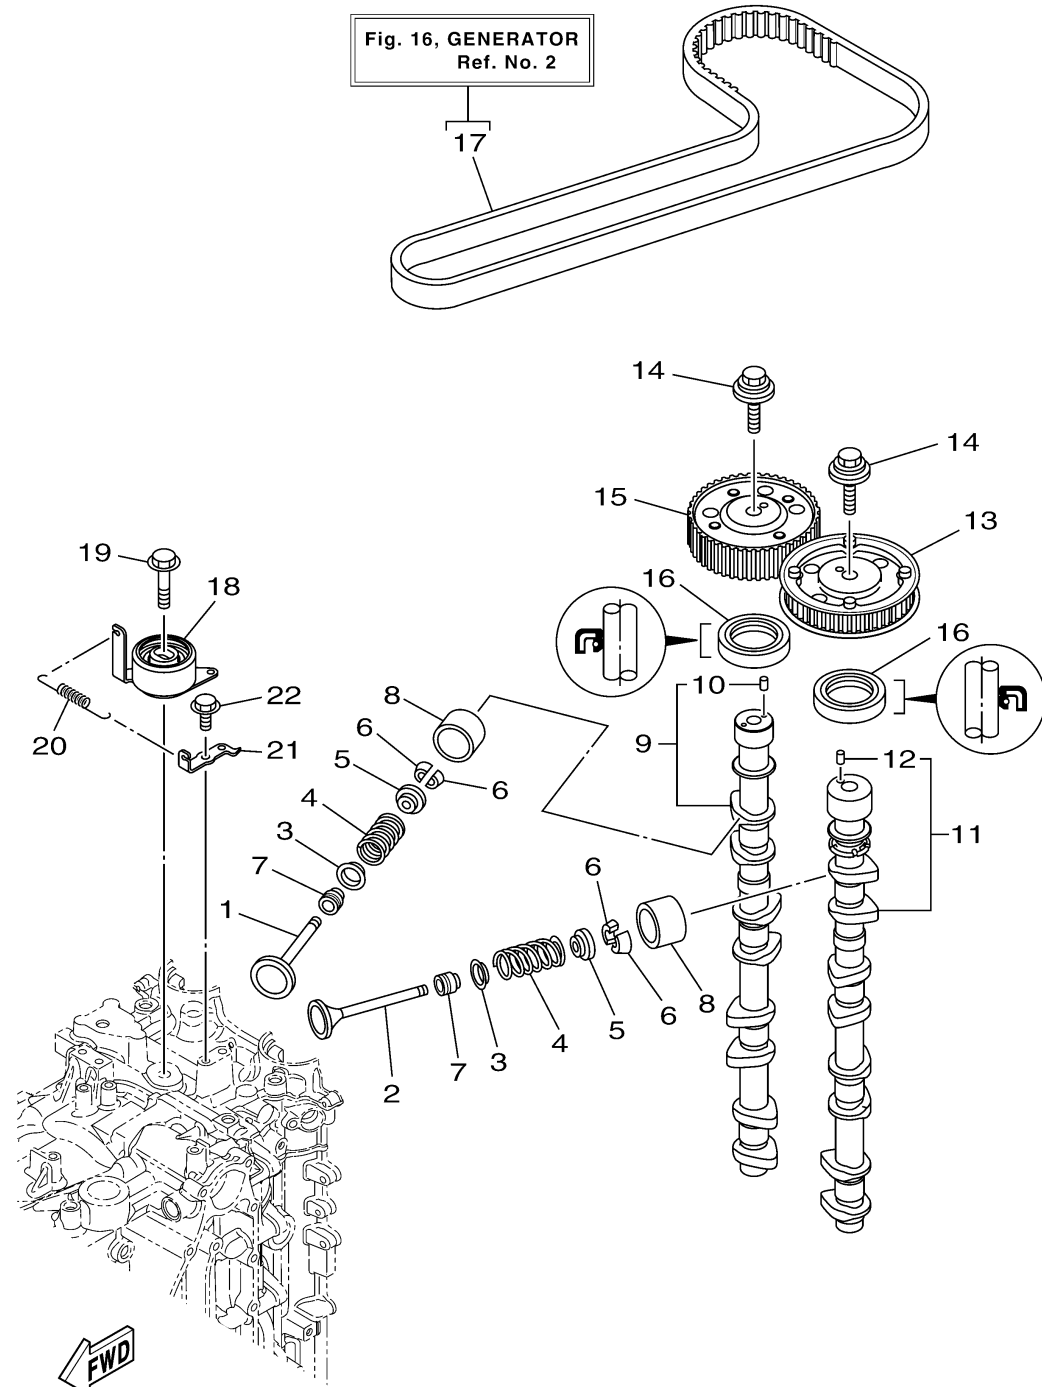

VALVE

6FA1100-N080

Ref No.	Part Number	Description	Qty	Remarks
1	6CB-12111-00-00	VALVE, INTAKE	8	
2	6DA-12121-00-00	VALVE, EXHAUST	8	
3	K0F-A3743-00-00	SEAT, VALVE SPRING	16	
4	6CB-12113-00-00	SPRING, VALVE INNER	16	
5	K0F-A3741-00-00	RETAINER, VALVE SPRING	16	
6	K0F-A3742-00-00	LOCK, VALVE SPRING RETAINER	32	
7	51Y-12119-00-00	SEAL, VALVE STEM	16	
8	K0F-A3751-70-00	LIFTER, VALVE (3.162)	16	UR
8	K0F-A3753-70-00	LIFTER, VALVE (3.725)	16	UR
8	K0F-A3753-60-00	LIFTER, VALVE (3.700)	16	UR
8	K0F-A3753-50-00	LIFTER, VALVE (3.675)	16	UR
8	K0F-A3753-40-00	LIFTER, VALVE (3.650)	16	UR
8	K0F-A3753-30-00	LIFTER, VALVE (3.625)	16	UR
8	K0F-A3753-20-00	LIFTER, VALVE (3.602)	16	UR
8	K0F-A3753-10-00	LIFTER, VALVE (3.582)	16	UR
8	K0F-A3753-00-00	LIFTER, VALVE (3.562)	16	UR
8	K0F-A3751-T0-00	LIFTER, VALVE (3.542)	16	UR
8	K0F-A3751-S0-00	LIFTER, VALVE (3.522)	16	UR
8	K0F-A3751-R0-00	LIFTER, VALVE (3.502)	16	UR
8	K0F-A3751-P0-00	LIFTER, VALVE (3.482)	16	UR

CONTINUED ON NEXT FRAME >

6FA1100-N080

VALVE

Ref No.	Part Number	Description	Qty	Remarks
8	K0F-A3751-L0-00	LIFTER, VALVE (3.422)	16	UR
8	K0F-A3751-M0-00	LIFTER, VALVE (3.442)	16	UR
9	6FA-12171-00-00	CAMSHAFT 1	1	
10	93605-10108-00	.PIN, DOWEL	1	
11	6DA-12181-01-00	CAMSHAFT 2	1	
12	93605-10108-00	.PIN, DOWEL	1	
13	6FA-115A0-00-00	DRIVEN GEAR ASSY	1	
14	90119-10050-00	BOLT, WITH WASHER	2	
15	6FA-11567-00-00	GEAR, DRIVEN 2	1	
16	93102-38008-00	.OIL SEAL	2	
17	6DA-W4624-00-00	BELT (WITH ROTOR BOLTS)	1	
18	6DA-11590-00-00	TENSIONER ASSY	1	
19	90119-10M07-00	BOLT, WITH WASHER	1	
20	90506-18025-00	SPRING, TENSION	1	
21	6DA-11595-00-00	PLATE, VALVE	1	
22	97E75-06516-00	BOLT, HEXAGON W/W DEEP RECESS	1	