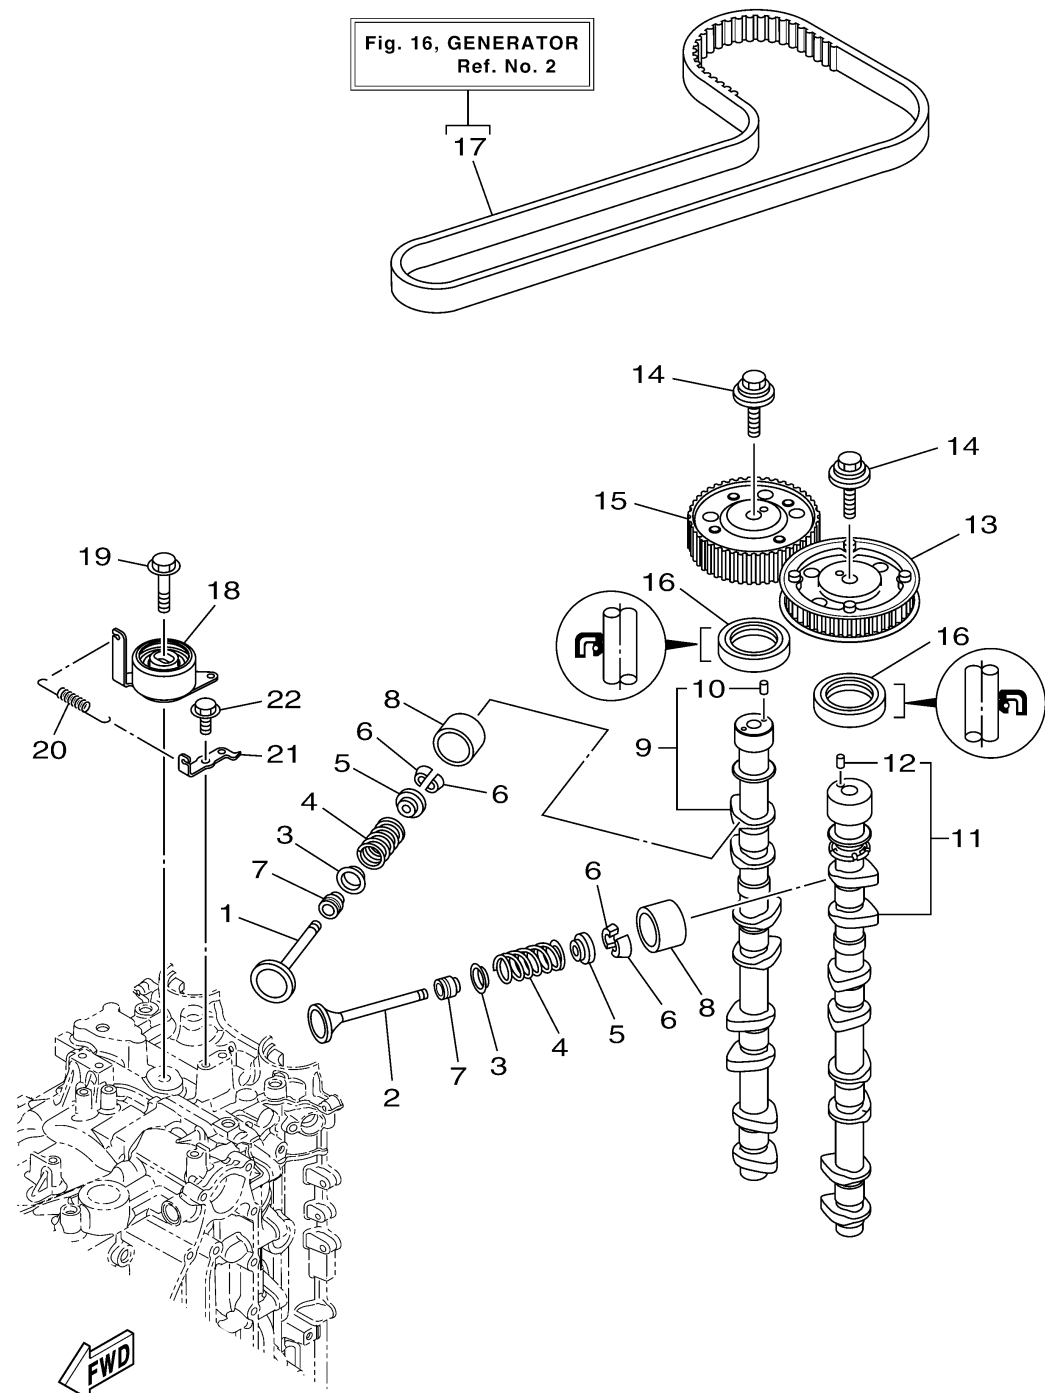

6FA1100-N080

VALVE

Ref No.	Part Number	Description	Qty	Remarks
8	K0F-A3751-N0-00	LIFTER, VALVE (3.462)	16	UR
8	K0F-A3751-00-00	LIFTER, VALVE (3.000)	16	UR
8	K0F-A3751-10-00	LIFTER, VALVE (3.025)	16	UR
8	K0F-A3751-20-00	LIFTER, VALVE (3.050)	16	UR
8	K0F-A3751-30-00	LIFTER, VALVE (3.075)	16	UR
8	K0F-A3751-40-00	LIFTER, VALVE (3.100)	16	UR
8	K0F-A3751-50-00	LIFTER, VALVE (3.122)	16	UR
8	K0F-A3751-60-00	LIFTER, VALVE (3.142)	16	UR
8	K0F-A3751-80-00	LIFTER, VALVE (3.182)	16	UR
8	K0F-A3751-90-00	LIFTER, VALVE (3.202)	16	UR
8	K0F-A3751-A0-00	LIFTER, VALVE (3.222)	16	UR
8	K0F-A3751-B0-00	LIFTER, VALVE (3.242)	16	UR
8	K0F-A3751-C0-00	LIFTER, VALVE (3.262)	16	UR
8	K0F-A3751-D0-00	LIFTER, VALVE (3.282)	16	UR
8	K0F-A3751-E0-00	LIFTER, VALVE (3.302)	16	UR
8	K0F-A3751-F0-00	LIFTER, VALVE (3.322)	16	UR
8	K0F-A3751-G0-00	LIFTER, VALVE (3.342)	16	UR
8	K0F-A3751-H0-00	LIFTER, VALVE (3.362)	16	UR
8	K0F-A3751-J0-00	LIFTER, VALVE (3.382)	16	UR
8	K0F-A3751-K0-00	LIFTER, VALVE (3.402)	16	UR

CONTINUED ON NEXT FRAME >