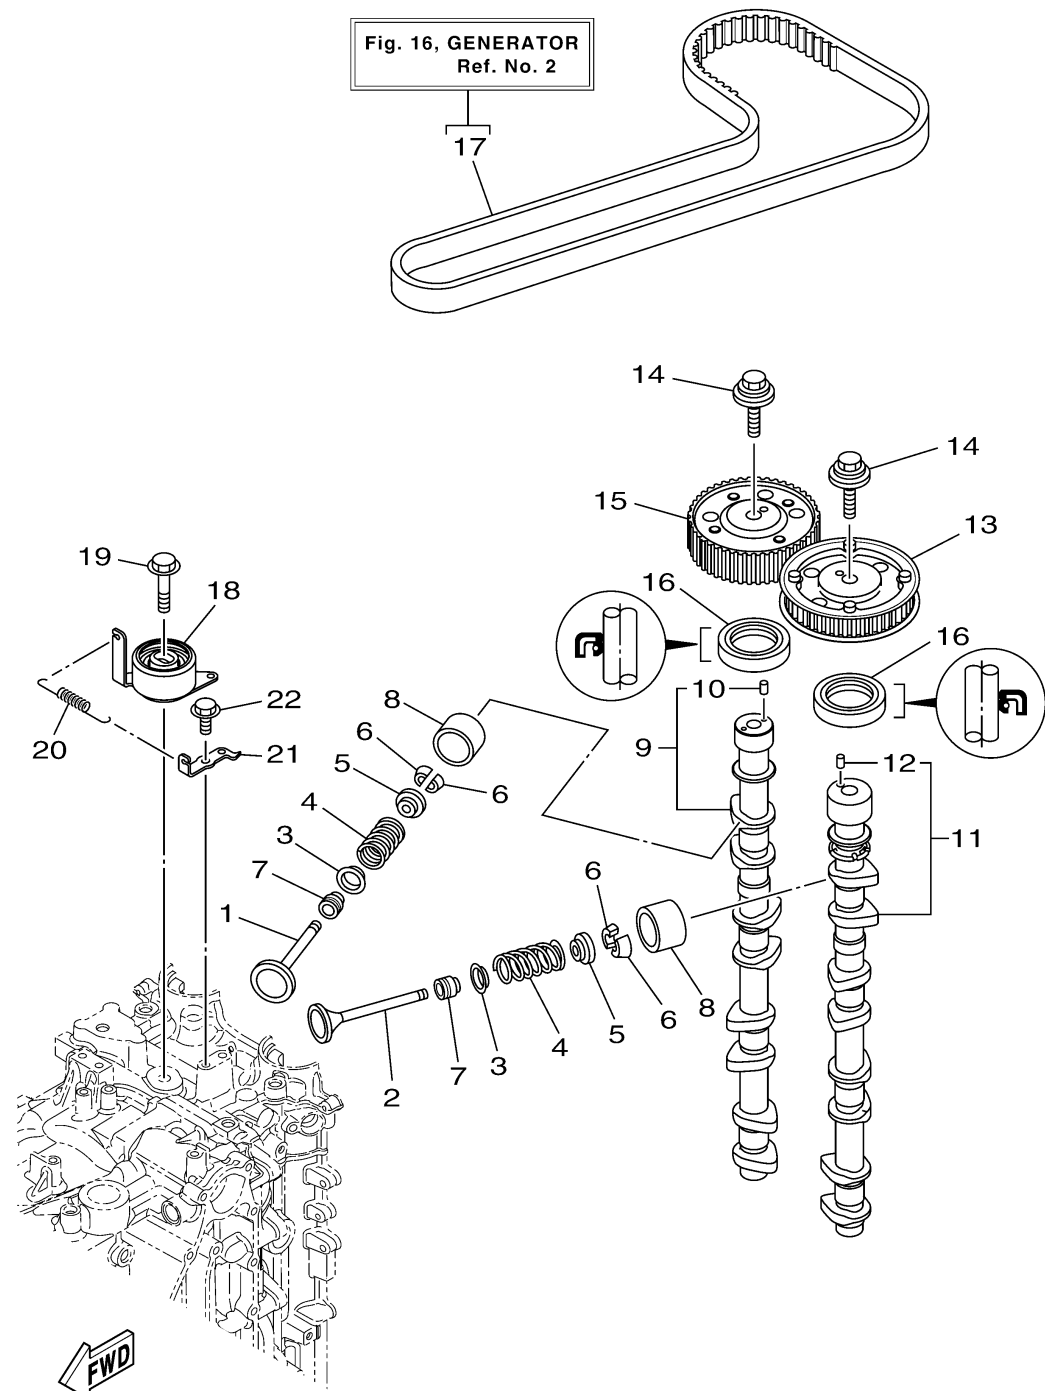

CONTINUED ON NEXT FRAME >

6FA1100-N080

VALVE

Ref No.	Part Number	Description	Qty	Remarks
8	K0F-A3751-N0-00	LIFTER, VALVE (3.462)	16	UR
8	K0F-A3751-00-00	LIFTER, VALVE (3.000)	16	UR
8	K0F-A3751-10-00	LIFTER, VALVE (3.025)	16	UR
8	K0F-A3751-20-00	LIFTER, VALVE (3.050)	16	UR
8	K0F-A3751-30-00	LIFTER, VALVE (3.075)	16	UR
8	K0F-A3751-40-00	LIFTER, VALVE (3.100)	16	UR
8	K0F-A3751-50-00	LIFTER, VALVE (3.122)	16	UR
8	K0F-A3751-60-00	LIFTER, VALVE (3.142)	16	UR
8	K0F-A3751-80-00	LIFTER, VALVE (3.182)	16	UR
8	K0F-A3751-90-00	LIFTER, VALVE (3.202)	16	UR
8	K0F-A3751-A0-00	LIFTER, VALVE (3.222)	16	UR
8	K0F-A3751-B0-00	LIFTER, VALVE (3.242)	16	UR
8	K0F-A3751-C0-00	LIFTER, VALVE (3.262)	16	UR
8	K0F-A3751-D0-00	LIFTER, VALVE (3.282)	16	UR
8	K0F-A3751-E0-00	LIFTER, VALVE (3.302)	16	UR
8	K0F-A3751-F0-00	LIFTER, VALVE (3.322)	16	UR
8	K0F-A3751-G0-00	LIFTER, VALVE (3.342)	16	UR
8	K0F-A3751-H0-00	LIFTER, VALVE (3.362)	16	UR
8	K0F-A3751-J0-00	LIFTER, VALVE (3.382)	16	UR
8	K0F-A3751-K0-00	LIFTER, VALVE (3.402)	16	UR

CONTINUED ON NEXT FRAME >

6FA1100-N080

VALVE

Ref No.	Part Number	Description	Qty	Remarks
8	K0F-A3751-L0-00	LIFTER, VALVE (3.422)	16	UR
8	K0F-A3751-M0-00	LIFTER, VALVE (3.442)	16	UR
9	6FA-12171-00-00	CAMSHAFT 1	1	
10	93605-10108-00	.PIN, DOWEL	1	
11	6DA-12181-01-00	CAMSHAFT 2	1	
12	93605-10108-00	.PIN, DOWEL	1	
13	6FA-115A0-00-00	DRIVEN GEAR ASSY	1	
14	90119-10050-00	BOLT, WITH WASHER	2	
15	6FA-11567-00-00	GEAR, DRIVEN 2	1	
16	93102-38008-00	.OIL SEAL	2	
17	6DA-W4624-00-00	BELT (WITH ROTOR BOLTS)	1	
18	6DA-11590-00-00	TENSIONER ASSY	1	
19	90119-10M07-00	BOLT, WITH WASHER	1	
20	90506-18025-00	SPRING, TENSION	1	
21	6DA-11595-00-00	PLATE, VALVE	1	
22	97E75-06516-00	BOLT, HEXAGON W/W DEEP RECESS	1	