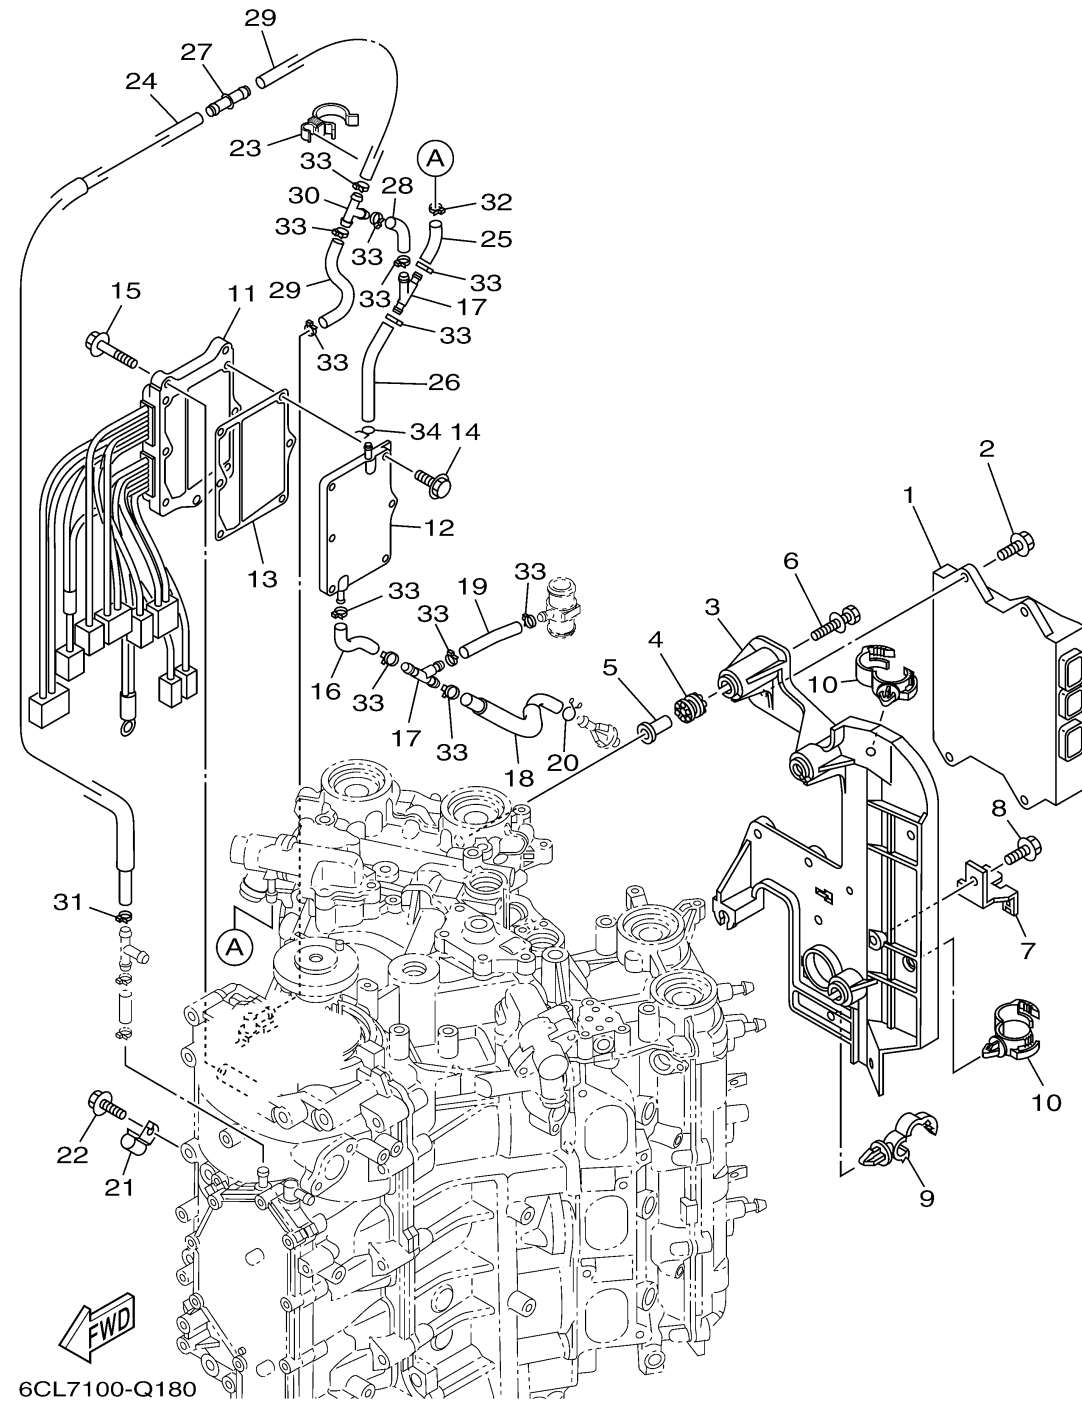

# ELECTRICAL 1

Ref No.	Part Number	Description	Qty	Remarks
1	6CG-8591A-23-00	ENGINE CONTROL UNIT ASSY	1	
2	95D95-06020-00	BOLT, FLANGE DEEP RECESS	4	
3	6CB-82316-01-00	BRACKET, IGNITION COIL	1	
4	64J-85516-01-00	SPACER	4	
5	69M-42758-01-00	COLLAR	4	
6	90119-06293-00	BOLT, WITH WASHER	4	
7	6BR-81845-00-00	PLATE	1	
8	95D95-06012-00	BOLT, FLANGE DEEP RECESS	1	
9	90464-13249-00	CLAMP	1	
10	90464-20181-00	CLAMP	2	
11	6CE-81960-10-00	RECTIFIER & REGULATOR ASSY	1	
12	6CE-81972-00-9S	COVER, RECTIFIER	1	
13	6CE-81975-00-00	PLATE, RECTIFIER FITTING	1	
14	90119-06MA3-00	BOLT, WITH WASHER	6	
15	95D95-06025-00	BOLT, FLANGE DEEP RECESS	3	
16	6CE-1248A-00-00	PIPE 8	1	
17	6CE-24377-00-00	PIPE, JOINT 2	2	
18	6CE-12483-00-00	PIPE 3	1	
19	90445-107A5-00	HOSE (L30)	1	
20	90467-08M18-00	CLIP	1	

# ELECTRICAL 1

Ref No.	Part Number	Description	Qty	Remarks
21	90462-06013-00	CLAMP	1	
22	95023-06012-00	BOLT	1	
23	90464-26002-00	CLAMP	1	
24	6CE-12481-10-00	PIPE 1	1	
25	6CE-14872-00-00	PIPE 2	1	
26	6CE-12485-00-00	PIPE 5	1	
27	6CE-24376-01-00	PIPE, JOINT 1	1	
28	6CE-14872-00-00	PIPE 2	1	
29	90445-09068-00	HOSE (L110)	2	
30	688-24378-00-00	PIPE, JOINT 3	1	
31	90465-11M10-00	CLAMP	1	
32	90465-11M10-00	CLAMP	1	
33	90465-11M10-00	CLAMP	12	
34	90467-08004-00	CLIP	1	