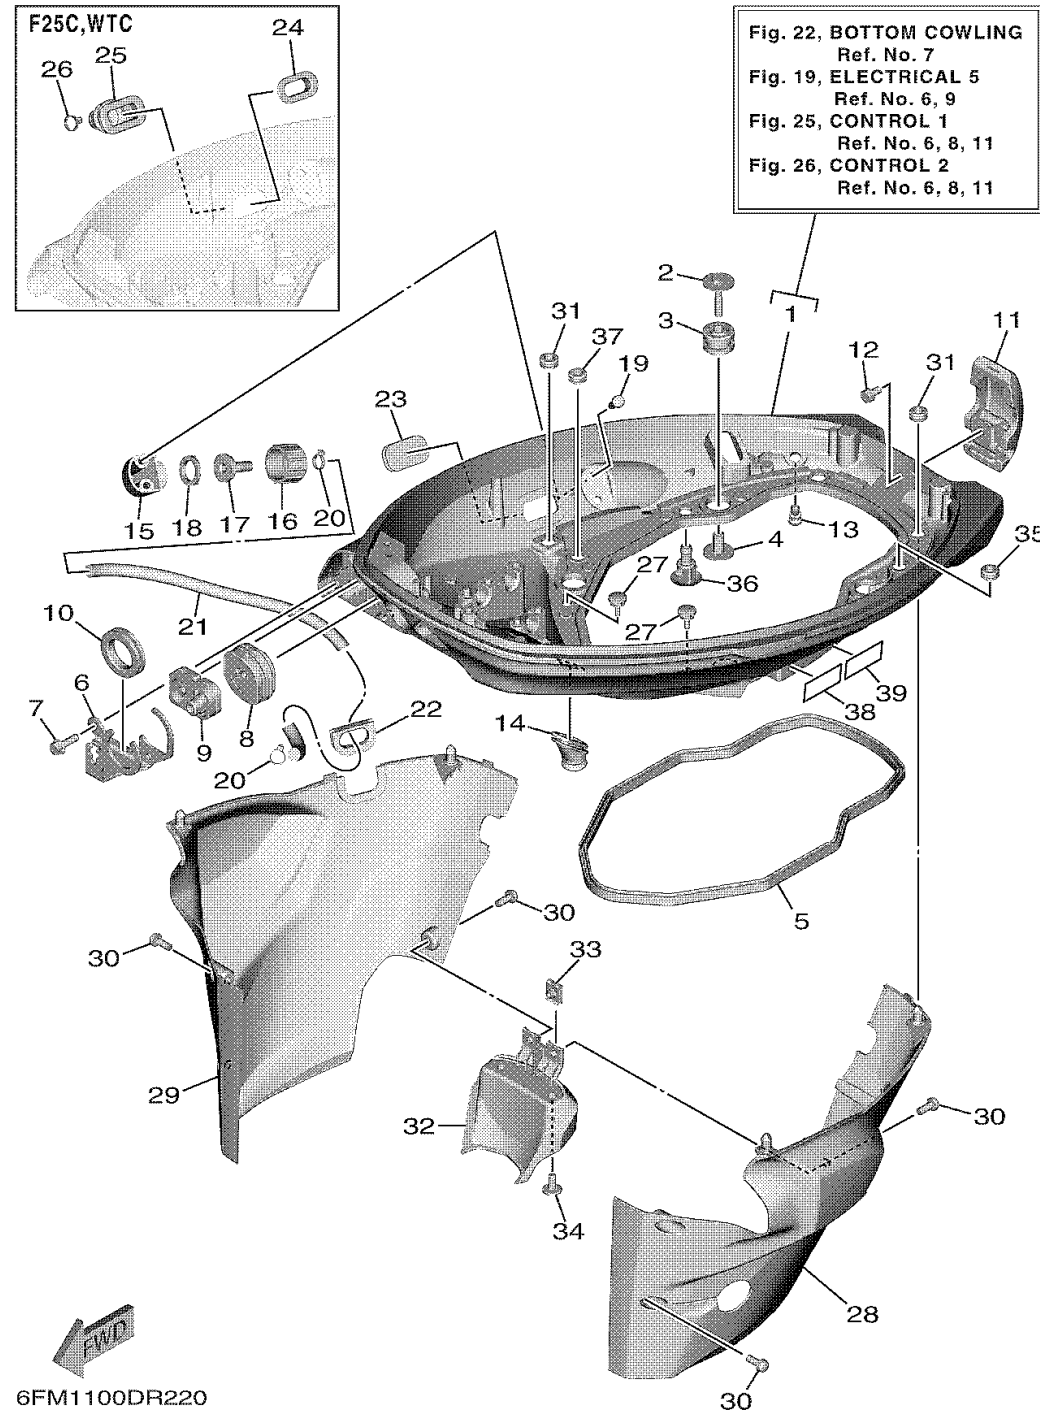

BOTTOM COWLING

Ref No.	Part Number	Description	Qty	Remarks
1	6FM-42710-00-8D	BOTTOM COWLING ASSY	1	
2	68F-85119-00-00	BOLT	4	
3	90480-21M82-00	GROMMET	4	
4	90387-06176-00	COLLAR	4	
5	6FM-42716-00-00	RUBBER SEAL 1	1	
6	6FM-42761-10-00	.STOPPER	0	
6	6FM-42761-00-00	STOPPER	1	
7	90109-06316-00	.BOLT	2	
8	6FM-42724-11-00	GROMMET	0	
8	6FM-42724-01-00	GROMMET	1	
9	6FM-42725-01-00	GROMMET	1	
10	6FM-42726-11-00	.GROMMET	1	
11	6FM-42801-00-00	COWLING CLAMP COMP.	1	
12	97E95-06512-00	BOLT, HEXAGON W/W DEEP RECESS	1	
13	6BL-44391-00-00	NIPPLE, HOSE	1	
14	6AH-42727-01-00	GROMMET	1	
15	6DR-12572-00-00	ADAPTER	1	
16	6R3-12581-00-00	JOINT, HOSE 1	1	
17	6R3-12582-00-00	JOINT, HOSE 2	1	
18	6R3-12583-00-00	GASKET, HOSE JOINT	1	

CONTINUED ON NEXT FRAME >

BOTTOM COWLING

Ref No.	Part Number	Description	Qty	Remarks
19	97780-60520-00	SCREW, TAPPING	2	
20	90465-11M10-00	CLAMP	2	
21	90445-11182-00	HOSE (L300)	1	
22	6AH-42726-01-00	GROMMET	1	
23	6H4-42726-01-00	GROMMET	1	
24	6BG-42384-00-00	SEAL, CAP	0	
25	6BG-42724-01-00	GROMMET	0	
26	90465-11M10-00	CLAMP	0	
27	6H4-42748-01-00	GROMMET	2	
28	6FM-42741-00-00	APRON	1	
29	6FM-42771-00-00	APRON	1	
30	90159-06062-00	SCREW, WITH WASHER	6	
31	90480-13M24-00	GROMMET	4	
32	6FM-42735-00-00	PROTECTOR	1	
33	90183-061A8-00	NUT, SPRING	2	
34	90111-06144-00	BOLT, HEX. SOCKET BUTTON	2	
35	90480-13M24-00	GROMMET	1	
36	6P2-44391-00-00	NIPPLE, HOSE	1	
37	90480-13M24-00	GROMMET	1	
38	6EE-42794-40-00	LABEL, WARNING (GENERAL)	1	

CONTINUED ON NEXT FRAME >

BOTTOM COWLING

Ref No.	Part Number	Description	Qty	Remarks
39	6EE-42794-50-00	LABEL, WARNING (GENERAL)	1	