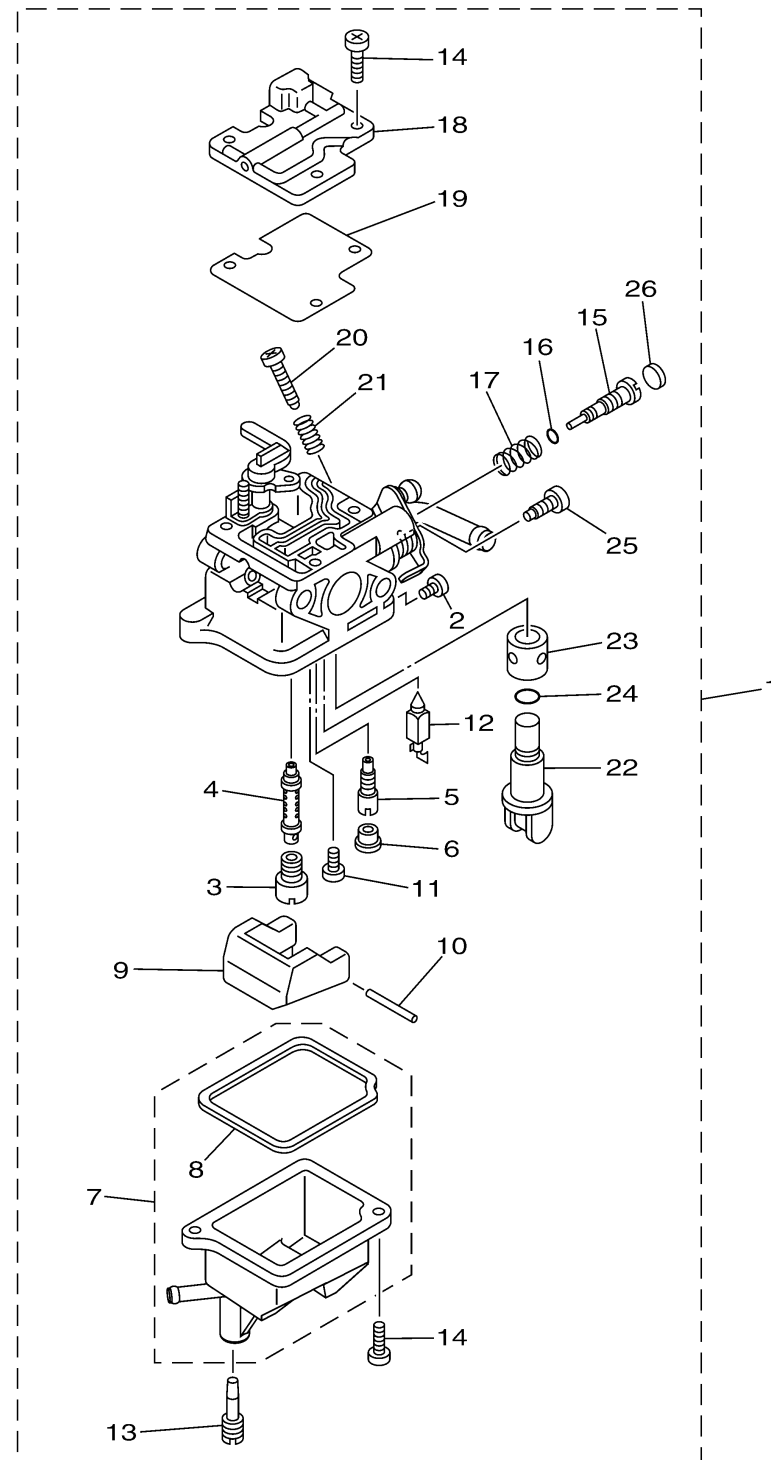

CARBURETOR

Ref No.	Part Number	Description	Qty	Remarks
1	6EG-14301-10-00	CARBURETOR ASSY 1	1	
2	97890-04007-00	..SCREW, PAN HEAD	1	
3	6EG-14343-3A-00	..JET, MAIN (#61)	1	
4	69M-14341-00-00	..NOZZLE, MAIN	1	
5	69M-14342-68-00	..JET, PILOT (#37)	1	
6	69M-14966-00-00	..BUSH	1	
7	6EG-14381-00-00	..BODY, FLOAT CHAMBER	1	
8	69M-14984-00-00	..GASKET, FLOAT CHAMBER	1	
9	69M-14385-00-00	..FLOAT	1	
10	6A1-14386-00-00	..PIN, FLOAT	1	
11	98580-03005-00	..SCREW, PAN HEAD	1	
12	62Y-14392-00-00	..VALVE, NEEDLE	1	
13	69M-14991-00-00	..SCREW	1	
14	98580-04010-00	..SCREW, PAN HEAD	5	
15	69M-14323-00-00	..SCREW, AIR ADJUSTING	1	
16	2T4-14397-00-00	..O-RING	1	
17	62Y-14334-00-00	..SPRING, AIR ADJUSTING	1	
18	69M-14527-00-00	..PLATE	1	
19	69M-14536-00-00	..GASKET	1	
20	69W-14321-00-00	..SCREW, THROTTLE	1	

CONTINUED ON NEXT FRAME >

6EG1100-P080

CARBURETOR

Ref No.	Part Number	Description	Qty	Remarks
21	62Y-14212-00-00	. .SPRING, PILOT ADJUSTING	1	
22	69M-24524-00-00	. .LEVER, COCK	1	
23	69M-24523-00-00	. .VALVE	1	
24	69M-24533-00-00	. .O-RING	1	
25	69M-24535-00-00	. .SCREW, LEVER FITTING	1	
26	62Y-1432A-01-00	. .PLUG	1	