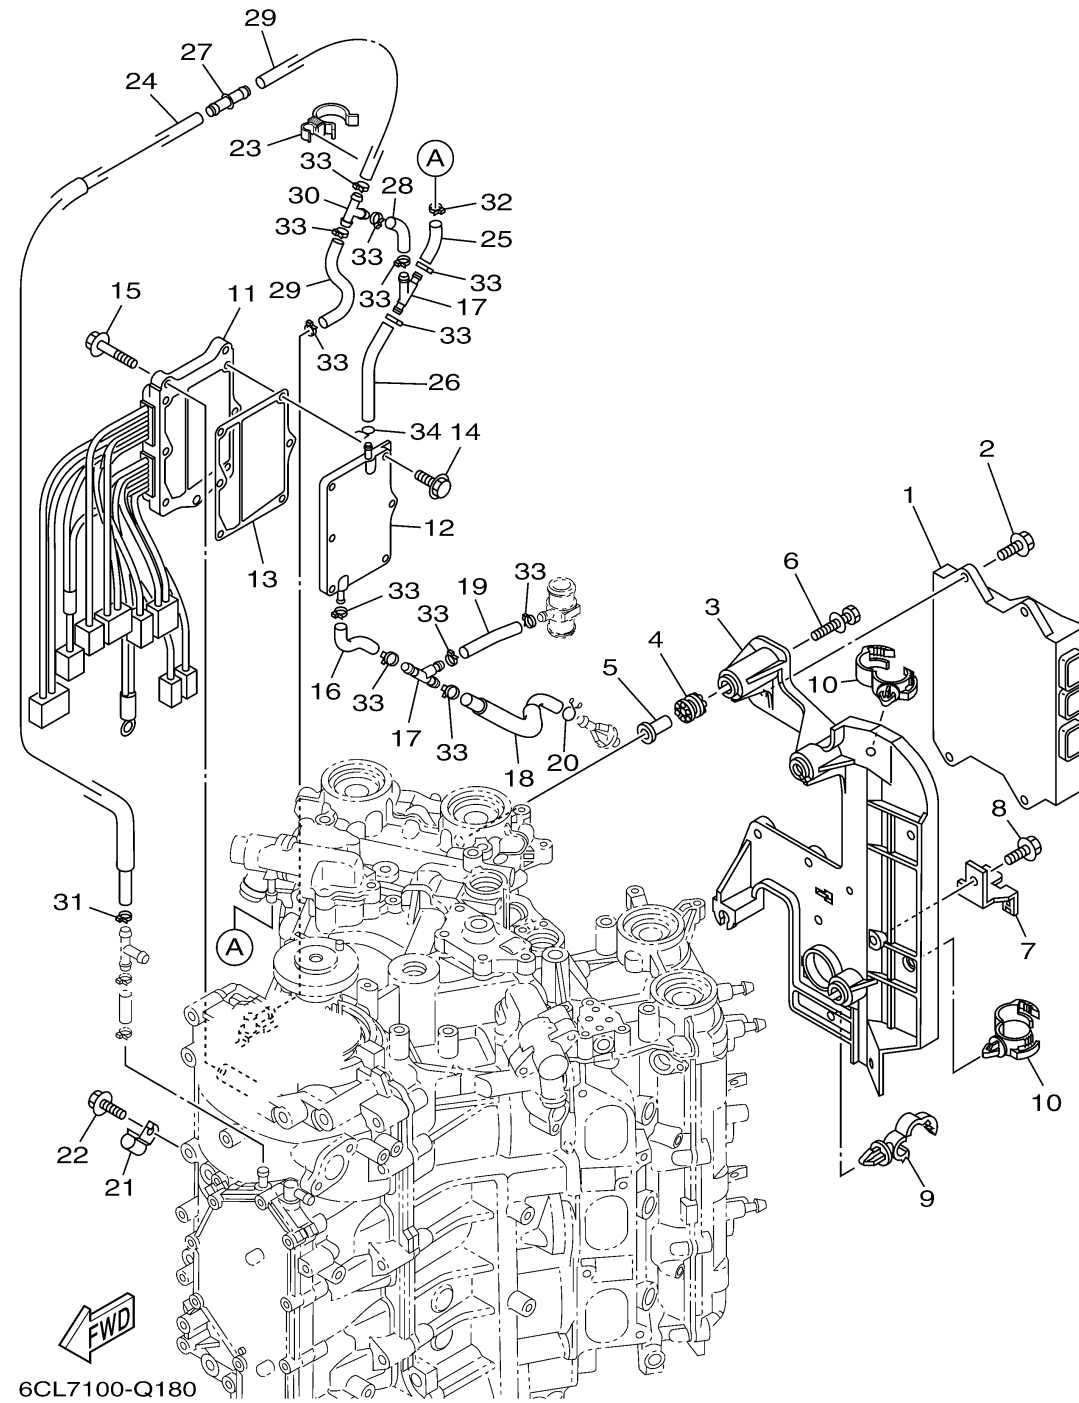

ELECTRICAL 1

Ref No.	Part Number	Description	Qty	Remarks
1	6CE-8591A-13-00	ENGINE CONTROL UNIT ASSY	1	
2	95D95-06020-00	BOLT, FLANGE DEEP RECESS	4	
3	6CB-82316-01-00	BRACKET, IGNITION COIL	1	
4	64J-85516-01-00	SPACER	4	
5	69M-42758-01-00	COLLAR	4	
6	90119-06293-00	BOLT, WITH WASHER	4	
7	6BR-81845-00-00	PLATE	1	
8	95D95-06012-00	BOLT, FLANGE DEEP RECESS	1	
9	90464-13249-00	CLAMP	1	
10	90464-20181-00	CLAMP	2	
11	6CE-81960-10-00	RECTIFIER & REGULATOR ASSY	1	
12	6CE-81972-00-9S	COVER, RECTIFIER	1	
13	6CE-81975-00-00	PLATE, RECTIFIER FITTING	1	
14	90119-06MA3-00	BOLT, WITH WASHER	6	
15	95D95-06025-00	BOLT, FLANGE DEEP RECESS	3	
16	6CE-1248A-00-00	PIPE 8	1	
17	6CE-24377-00-00	PIPE, JOINT 2	2	
18	6CE-12483-00-00	PIPE 3	1	
19	90445-107A5-00	HOSE (L30)	1	
20	90467-08M18-00	CLIP	1	

CONTINUED ON NEXT FRAME >

ELECTRICAL 1

Ref No.	Part Number	Description	Qty	Remarks
21	90462-06013-00	CLAMP	1	
22	95023-06012-00	BOLT	1	
23	90464-26002-00	CLAMP	1	
24	6CE-12481-10-00	PIPE 1	1	
25	6CE-14872-00-00	PIPE 2	1	
26	6CE-12485-00-00	PIPE 5	1	
27	6CE-24376-01-00	PIPE, JOINT 1	1	
28	6CE-14872-00-00	PIPE 2	1	
29	90445-09068-00	HOSE (L110)	2	
30	688-24378-00-00	PIPE, JOINT 3	1	
31	90465-11M10-00	CLAMP	1	
32	90465-11M10-00	CLAMP	1	
33	90465-11M10-00	CLAMP	12	
34	90467-08004-00	CLIP	1	