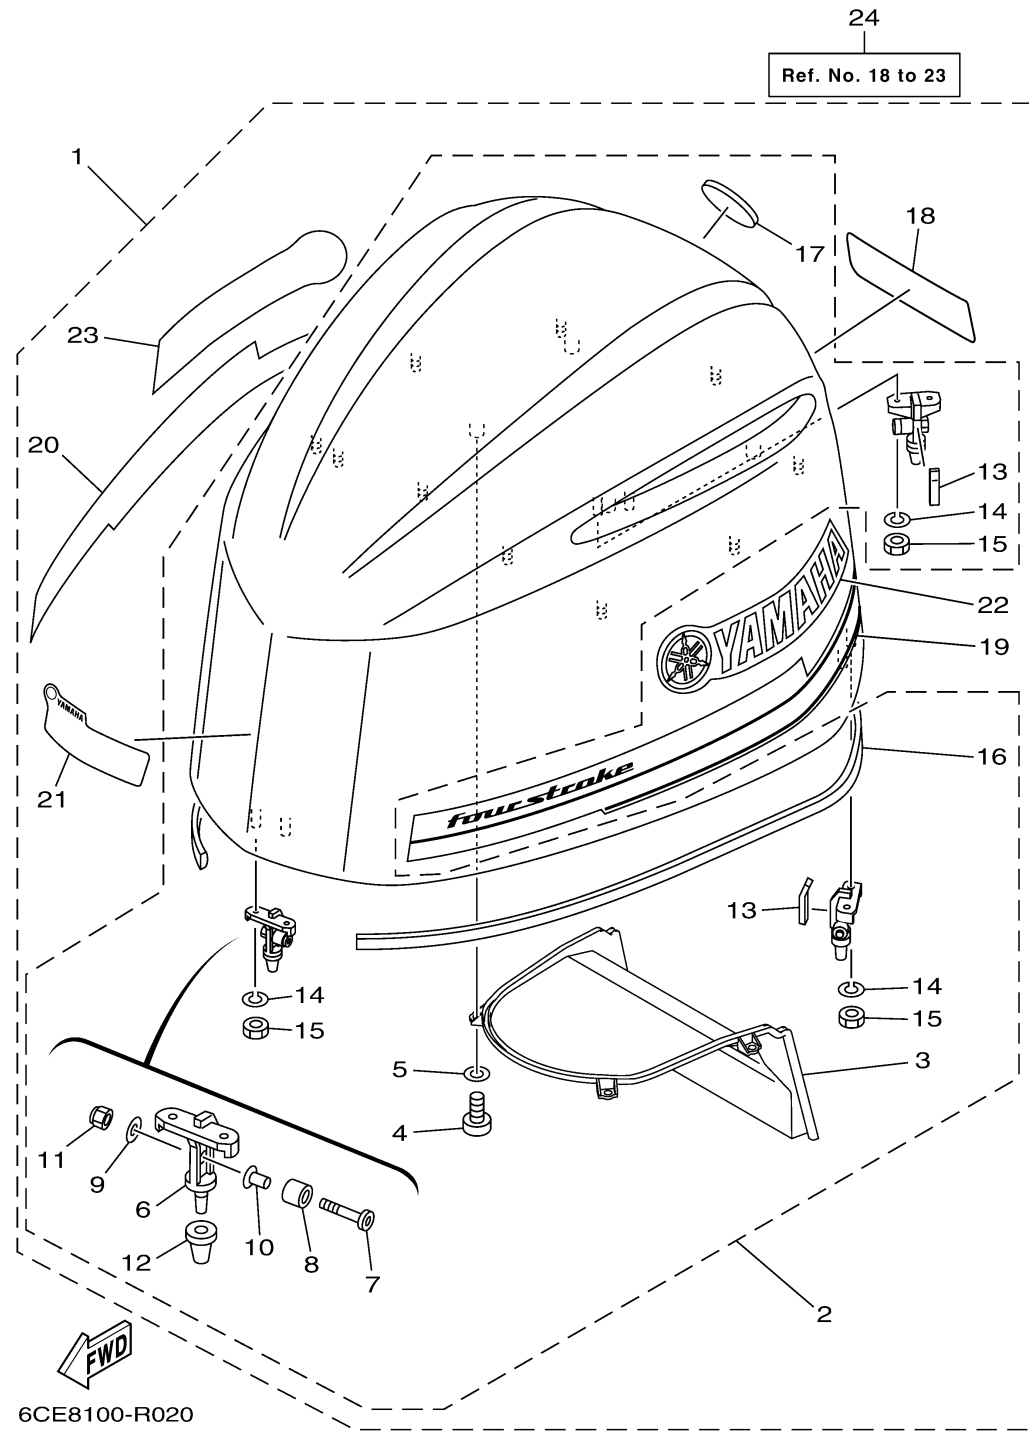

# TOP COWLING

Ref No.	Part Number	Description	Qty	Remarks
1	6CE-42610-03-00	TOP COWLING ASSY	1	
1	6CE-42610-23-CE	TOP COWLING ASSY	0	WHITE
2	6CE-4261A-01-CE	..TOP COWLING W/O GRAPHICS	0	WHITE
2	6CE-4261A-01-00	..TOP COWLING W/O GRAPHICS	1	
3	6CE-42635-00-00	...DUCT, WATER SEPARATOR	1	
4	97780-60516-00	...SCREW, TAPPING	4	
5	92990-06200-00	.. WASHER, PLAIN	4	
6	6CB-42647-A0-00	...HOLDER, CLAMP BAND	3	
7	90111-08078-00	...BOLT,HEX. SOCKET BUTTON	3	
8	90387-10094-00	...COLLAR	3	
9	92990-08600-00	.. WASHER, PLATE	3	
10	90387-08M45-00	...COLLAR	3	
11	95780-08300-00	.. NUT, FLANGE	3	
12	6AW-42663-01-00	...DAMPER 2	3	
13	6CB-42134-01-00	...COVER	2	
14	92990-06100-00	.. WASHER, SPRING	6	
15	95380-06600-00	.. NUT, HEXAGON	6	
16	6CB-42628-00-00	...SEAL	1	
17	6AW-42697-10-00	...TUNING FORK MARK	1	
18	6CE-42678-02-00	..GRAPHIC, REAR	1	

# TOP COWLING

Ref No.	Part Number	Description	Qty	Remarks
18	6CE-42678-22-00	..GRAPHIC, REAR	0	FOR WHITE COWLING
19	6CE-42675-02-00	..GRAPHIC, SIDE 1	1	
19	6CE-42675-22-00	..GRAPHIC, SIDE 1	0	FOR WHITE COWLING
20	6CE-42676-02-00	..GRAPHIC, SIDE 2	1	
20	6CE-42676-22-00	..GRAPHIC, SIDE 2	0	FOR WHITE COWLING
21	6CE-42677-22-00	..GRAPHIC, FRONT	0	FOR WHITE COWLING
21	6CE-42677-01-00	..GRAPHIC, FRONT	1	
22	6CE-42681-22-00	..MARK, COWLING	0	FOR WHITE COWLING
22	6CE-42681-03-00	..MARK, COWLING	1	
23	6CE-42682-22-00	..MARK, COWLING	0	FOR WHITE COWLING
23	6CE-42682-03-00	..MARK, COWLING	1	
24	6CE-W4267-00-00	GRAPHIC SET, TOP COWLING	1	AP FOR USA
24	6CE-W4267-22-00	GRAPHIC SET, TOP COWLING	0	AP FOR USA(WHITE)