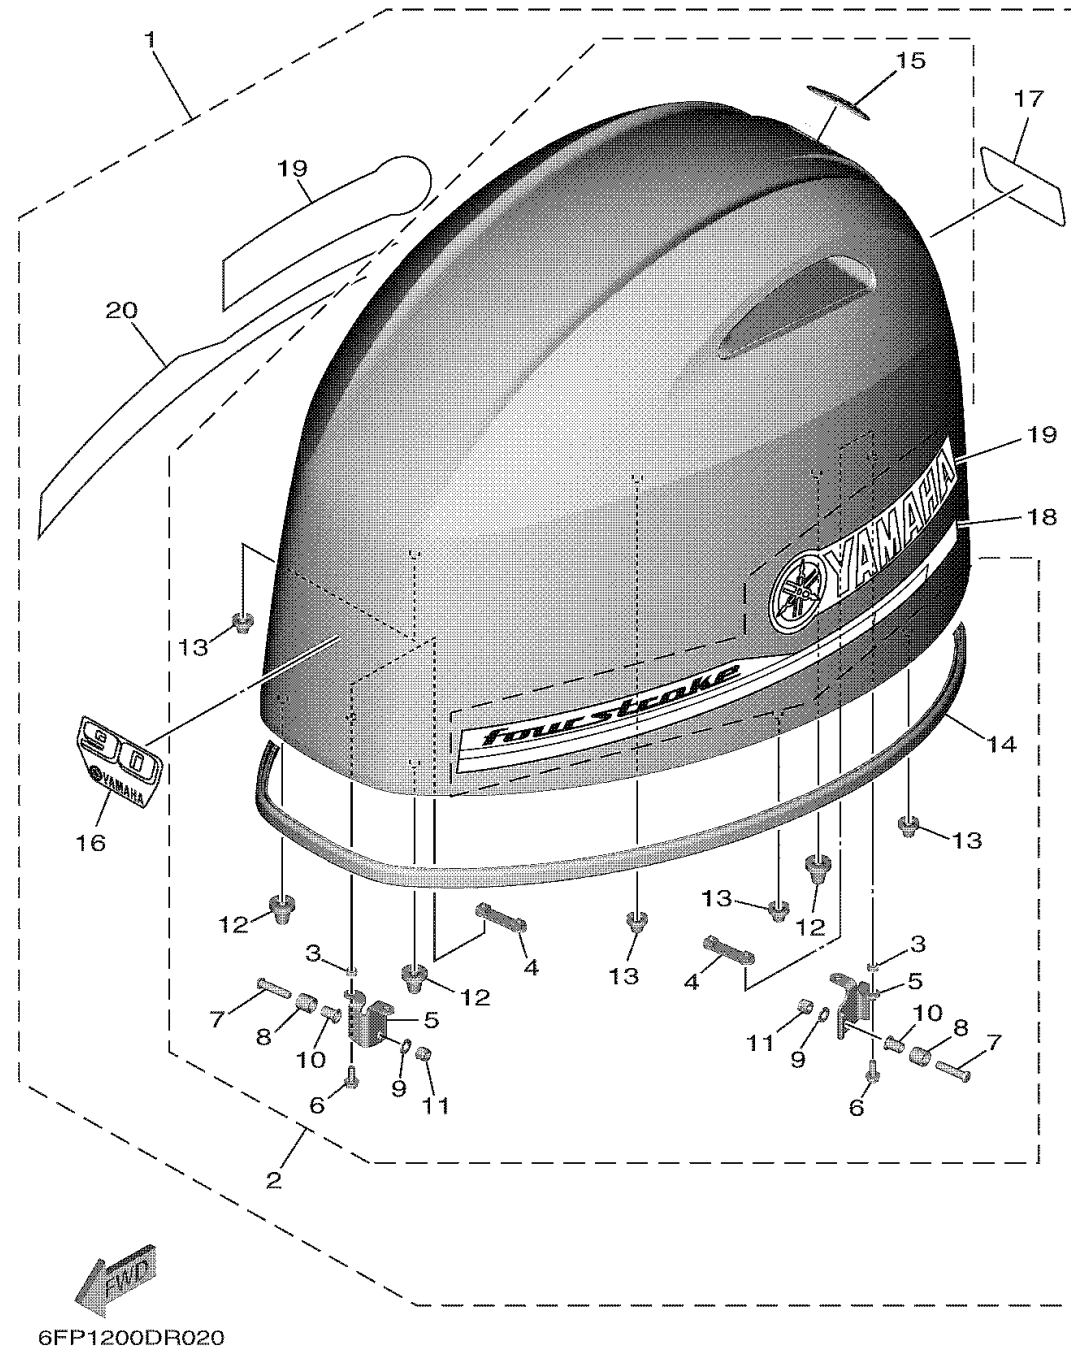

# TOP COWLING

Ref No.	Part Number	Description	Qty	Remarks
1	6FP-42610-02-00	TOP COWLING ASSY	1	EXCEPT JET-DRIVE
1	6FP-42610-12-00	TOP COWLING ASSY	0	FOR JET-DRIVE
2	6FP-4261A-02-00	..TOP COWLING W/O GRAPHICS	1	
3	90387-07046-00	...COLLAR	4	
4	6EK-42646-00-00	...PLATE, CLAMP	2	
5	6FP-42647-00-00	...HOLDER, CLAMP BAND	2	
6	90105-06039-00	.. BOLT, FLANGE	4	
7	90111-08078-00	.. BOLT,HEX. SOCKET BUTTON	2	
8	90387-10094-00	.. COLLAR	2	
9	92990-08600-00	.. WASHER, PLATE	2	
10	90387-08M45-00	.. COLLAR	2	
11	95780-08300-00	.. NUT, FLANGE	2	
12	68F-42663-01-00	...DAMPER 2	3	
13	663-42662-00-00	.. DAMPER	4	
14	6FP-42615-02-00	...SEAL	1	
15	6DA-42697-00-00	.. TUNING FORK MARK	1	
16	6D8-42677-30-00	..GRAPHIC, FRONT	0	FOR JET-DRIVE
16	6D8-42677-20-00	..GRAPHIC, FRONT	1	EXCEPT JET-DRIVE
17	6D8-42678-31-00	..GRAPHIC, REAR	1	EXCEPT JET-DRIVE
17	6D8-42678-40-00	..GRAPHIC, REAR	0	FOR JET-DRIVE