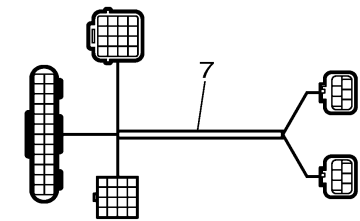

SCU LINK CABLE FOR PORT/STBD

SCU LINK CABLE FOR CENTER

HELM T HARNESS FOR SINGLE

HELM T HARNESS FOR TWIN/TRIPLE/QUAD

2ND STATION HELM HARNESS FOR SINGLE

2ND STATION HELM HARNESS FOR TWIN/TRIPLE/QUAD

601M10M-V270

*1: ASK TO MARINE DIV

HELM UNIT

Ref No.	Part Number	Description	Qty	Remarks
1	6X9-615A0-00-00	HELM UNIT ASSY	1	
2	6GR-615A0-00-00	HELM UNIT ASSY	1	ASK TO MARINE DIV
3	6GR-6154A-00-00	TILT HELM UNIT	1	ASK TO MARINE DIV
4	6GR-81115-00-00	SCU LINK HARNESS 1.5M-5FT	1	UR *1 PORT/STBD ENGINE
4	6GR-81115-10-00	SCU LINK HARNESS 3.0M-10F	1	UR *1 PORT/STBD ENGINE
4	6X9-81115-00-00	SCU LINK HARNESS 0.3M-1FT	1	UR *1 PORT/STBD ENGINE
5	6Y8-85371-01-00	. .END OF LINE RESISTOR	1	
6	6X9-81115-10-00	SCU LINK HARNESS (C) 0.3M-1FT	1	UR *1 CENTER ENGINE
6	6GR-81115-20-00	SCU LINK HARNESS (C) 1.5M-5FT	1	UR *1 CENTER ENGINE
6	6GR-81115-30-00	SCU LINK HARNESS (C) 3.0M-10FT	1	UR *1 CENTER ENGINE
7	6GR-8258A-00-00	HELM HARNESS 0.9M-3FT	1	UR *1 SINGLE ENGINE (MAIN ST)
7	6GR-8258A-40-00	HELM HARNESS 1.8M-6FT	1	UR *1 SINGLE ENGINE (MAIN ST)
8	6GR-8258A-10-00	HELM HARNESS 0.9M-3FT	2	UR *1 MULTIPLE ENGINES (MAIN S
8	6GR-8258A-50-00	HELM HARNESS 1.8M-6FT	2	UR *1 MULTIPLE ENGINES (MAIN S
9	6GR-8258A-20-00	EXTENSION, WIRE HARNESS	1	*1 SINGLE ENGINE
10	6GR-8258A-30-00	EXTENSION, WIRE HARNESS	2	*1 MULTIPLE ENGIN