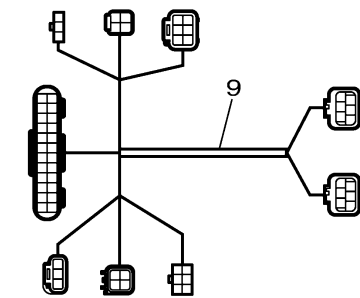

SCU LINK CABLE FOR PORT/STBD

SCU LINK CABLE FOR CENTER

HELM T HARNESS FOR SINGLE

HELM T HARNESS FOR TWIN/TRIPLE/QUAD

2ND STATION HELM HARNESS FOR SINGLE

2ND STATION HELM HARNESS FOR TWIN/TRIPLE/QUAD

601M10M-V270

*1: ASK TO MARINE DIV

HELM UNIT

Ref No.	Part Number	Description	Qty	Remarks
1	6X9-615A0-00-00	HELM UNIT ASSY	1	
2	6GR-615A0-00-00	HELM UNIT ASSY	1	ASK TO MARINE DIV
3	6GR-6154A-00-00	TILT HELM UNIT	1	ASK TO MARINE DIV
4	6GR-81115-00-00	SCU LINK HARNESS 1.5M-5FT	1	UR *1 PORT/STBD ENGINE
4	6GR-81115-10-00	SCU LINK HARNESS 3.0M-10F	1	UR *1 PORT/STBD ENGINE
4	6X9-81115-00-00	SCU LINK HARNESS 0.3M-1FT	1	UR *1 PORT/STBD ENGINE
5	6Y8-85371-01-00	. .END OF LINE RESISTOR	1	
6	6X9-81115-10-00	SCU LINK HARNESS (C) 0.3M-1FT	1	UR *1 CENTER ENGINE
6	6GR-81115-20-00	SCU LINK HARNESS (C) 1.5M-5FT	1	UR *1 CENTER ENGINE
6	6GR-81115-30-00	SCU LINK HARNESS (C) 3.0M-10FT	1	UR *1 CENTER ENGINE
7	6GR-8258A-00-00	HELM HARNESS 0.9M-3FT	1	UR *1 SINGLE ENGINE (MAIN ST)
7	6GR-8258A-40-00	HELM HARNESS 1.8M-6FT	1	UR *1 SINGLE ENGINE (MAIN ST)
8	6GR-8258A-10-00	HELM HARNESS 0.9M-3FT	2	UR *1 MULTIPLE ENGINES (MAIN S
8	6GR-8258A-50-00	HELM HARNESS 1.8M-6FT	2	UR *1 MULTIPLE ENGINES (MAIN S
9	6GR-8258A-20-00	EXTENSION, WIRE HARNESS	1	*1 SINGLE ENGINE
10	6GR-8258A-30-00	EXTENSION, WIRE HARNESS	2	*1 MULTIPLE ENGIN