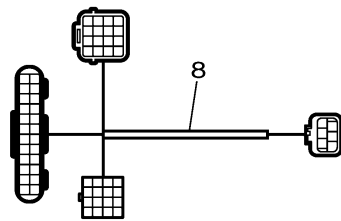

SCU LINK CABLE FOR PORT/STBD

SCU LINK CABLE FOR CENTER

HELM T HARNESS FOR SINGLE

HELM T HARNESS FOR TWIN/TRIPLE/QUAD

2ND STATION HELM HARNESS FOR SINGLE

2ND STATION HELM HARNESS FOR TWIN/TRIPLE/QUAD

601M10M-V270

*1: ASK TO MARINE DIV

HELM UNIT

Ref No.	Part Number	Description	Qty	Remarks
1	6X9-615A0-00-00	HELM UNIT ASSY	1	
2	6GR-615A0-00-00	HELM UNIT ASSY	1	ASK TO MARINE DIV
3	6GR-6154A-00-00	TILT HELM UNIT	1	ASK TO MARINE DIV
4	6GR-81115-00-00	SCU LINK HARNESS 1.5M-5FT	1	UR *1 PORT/STBD ENGINE
4	6GR-81115-10-00	SCU LINK HARNESS 3.0M-10F	1	UR *1 PORT/STBD ENGINE
4	6X9-81115-00-00	SCU LINK HARNESS 0.3M-1FT	1	UR *1 PORT/STBD ENGINE
5	6Y8-85371-01-00	. .END OF LINE RESISTOR	1	
6	6X9-81115-10-00	SCU LINK HARNESS (C) 0.3M-1FT	1	UR *1 CENTER ENGINE
6	6GR-81115-20-00	SCU LINK HARNESS (C) 1.5M-5FT	1	UR *1 CENTER ENGINE
6	6GR-81115-30-00	SCU LINK HARNESS (C) 3.0M-10FT	1	UR *1 CENTER ENGINE
7	6GR-8258A-00-00	HELM HARNESS 0.9M-3FT	1	UR *1 SINGLE ENGINE (MAIN ST)
7	6GR-8258A-40-00	HELM HARNESS 1.8M-6FT	1	UR *1 SINGLE ENGINE (MAIN ST)
8	6GR-8258A-10-00	HELM HARNESS 0.9M-3FT	2	UR *1 MULTIPLE ENGINES (MAIN S
8	6GR-8258A-50-00	HELM HARNESS 1.8M-6FT	2	UR *1 MULTIPLE ENGINES (MAIN S
9	6GR-8258A-20-00	EXTENSION, WIRE HARNESS	1	*1 SINGLE ENGINE
10	6GR-8258A-30-00	EXTENSION, WIRE HARNESS	2	*1 MULTIPLE ENGIN