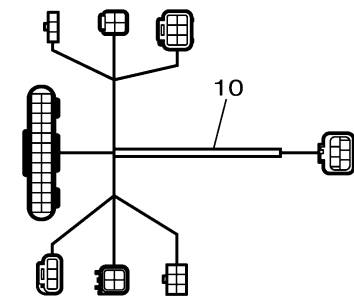

SCU LINK CABLE FOR PORT/STBD

SCU LINK CABLE FOR CENTER

HELM T HARNESS FOR SINGLE

HELM T HARNESS FOR TWIN/TRIPLE/QUAD

2ND STATION HELM HARNESS FOR SINGLE

2ND STATION HELM HARNESS FOR TWIN/TRIPLE/QUAD

601M10M-V270

*1: ASK TO MARINE DIV

HELM UNIT

Ref No.	Part Number	Description	Qty	Remarks
1	6X9-615A0-00-00	HELM UNIT ASSY	1	
2	6GR-615A0-00-00	HELM UNIT ASSY	1	ASK TO MARINE DIV
3	6GR-6154A-00-00	TILT HELM UNIT	1	ASK TO MARINE DIV
4	6GR-81115-00-00	SCU LINK HARNESS 1.5M-5FT	1	UR *1 PORT/STBD ENGINE
4	6GR-81115-10-00	SCU LINK HARNESS 3.0M-10F	1	UR *1 PORT/STBD ENGINE
4	6X9-81115-00-00	SCU LINK HARNESS 0.3M-1FT	1	UR *1 PORT/STBD ENGINE
5	6Y8-85371-01-00	. .END OF LINE RESISTOR	1	
6	6X9-81115-10-00	SCU LINK HARNESS (C) 0.3M-1FT	1	UR *1 CENTER ENGINE
6	6GR-81115-20-00	SCU LINK HARNESS (C) 1.5M-5FT	1	UR *1 CENTER ENGINE
6	6GR-81115-30-00	SCU LINK HARNESS (C) 3.0M-10FT	1	UR *1 CENTER ENGINE
7	6GR-8258A-00-00	HELM HARNESS 0.9M-3FT	1	UR *1 SINGLE ENGINE (MAIN ST)
7	6GR-8258A-40-00	HELM HARNESS 1.8M-6FT	1	UR *1 SINGLE ENGINE (MAIN ST)
8	6GR-8258A-10-00	HELM HARNESS 0.9M-3FT	2	UR *1 MULTIPLE ENGINES (MAIN S
8	6GR-8258A-50-00	HELM HARNESS 1.8M-6FT	2	UR *1 MULTIPLE ENGINES (MAIN S
9	6GR-8258A-20-00	EXTENSION, WIRE HARNESS	1	*1 SINGLE ENGINE
10	6GR-8258A-30-00	EXTENSION, WIRE HARNESS	2	*1 MULTIPLE ENGIN