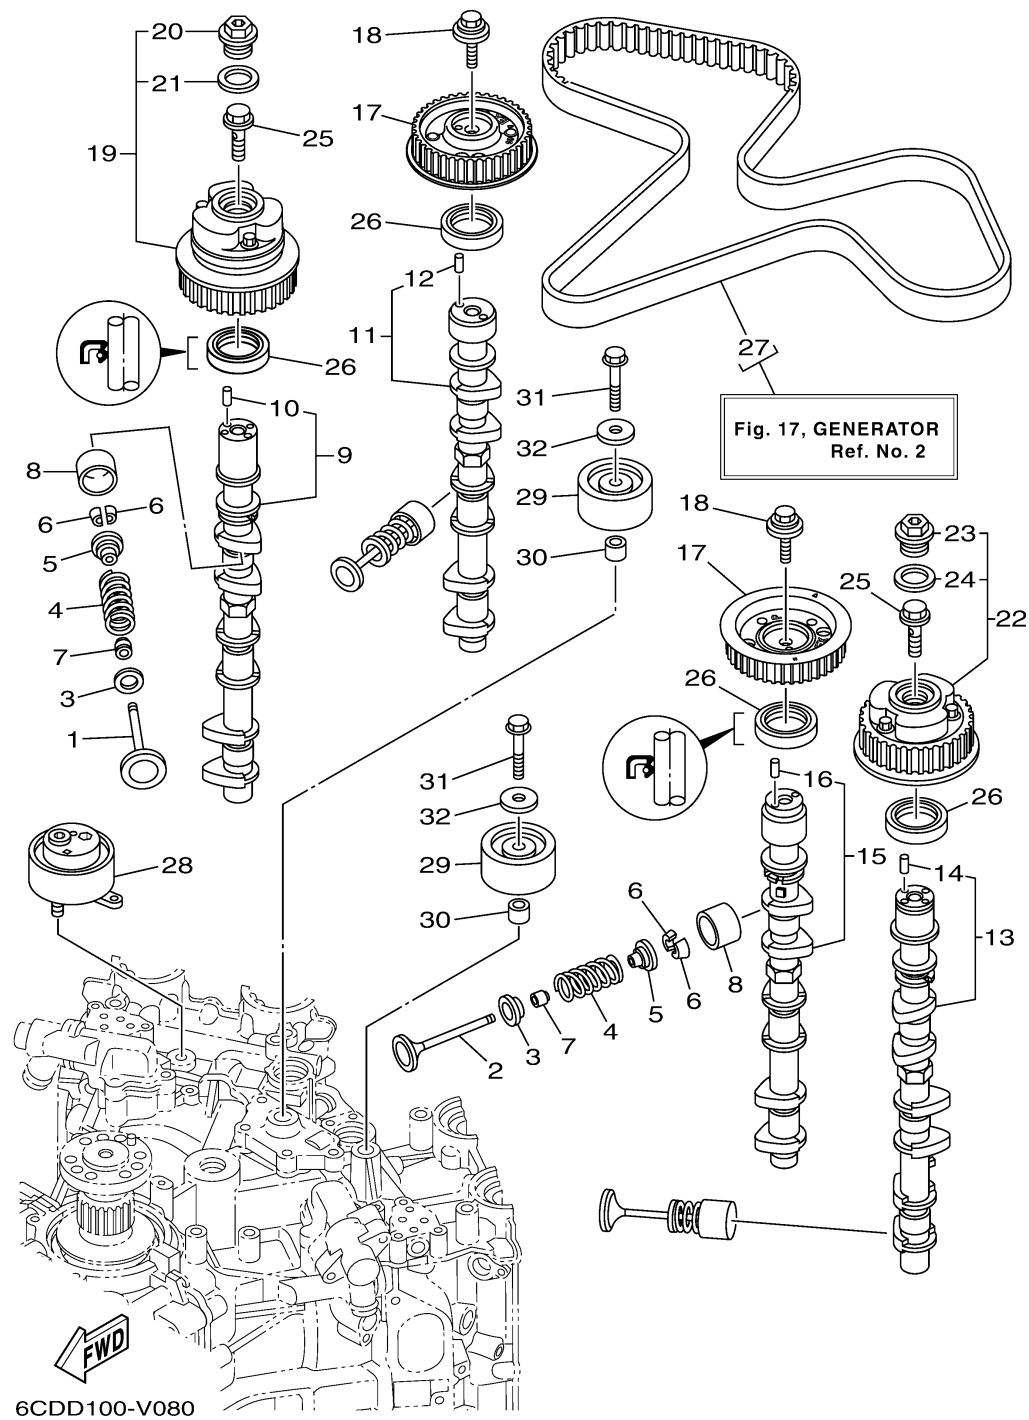

VALVE

Ref No.	Part Number	Description	Qty	Remarks
8	K0F-A3751-D0-00	LIFTER, VALVE (3.282)	24	UR
8	K0F-A3751-E0-00	LIFTER, VALVE (3.302)	24	UR
8	K0F-A3751-F0-00	LIFTER, VALVE (3.322)	24	UR
8	K0F-A3751-G0-00	LIFTER, VALVE (3.342)	24	UR
8	K0F-A3751-H0-00	LIFTER, VALVE (3.362)	24	UR
8	K0F-A3751-J0-00	LIFTER, VALVE (3.382)	24	UR
8	K0F-A3751-K0-00	LIFTER, VALVE (3.402)	24	UR
8	K0F-A3751-L0-00	LIFTER, VALVE (3.422)	24	UR
8	K0F-A3751-M0-00	LIFTER, VALVE (3.442)	24	UR
8	K0F-A3751-N0-00	LIFTER, VALVE (3.462)	24	UR
8	K0F-A3751-P0-00	LIFTER, VALVE (3.482)	24	UR
8	K0F-A3751-R0-00	LIFTER, VALVE (3.502)	24	UR
8	K0F-A3751-S0-00	LIFTER, VALVE (3.522)	24	UR
8	K0F-A3751-T0-00	LIFTER, VALVE (3.542)	24	UR
8	K0F-A3753-00-00	LIFTER, VALVE (3.562)	24	UR
8	K0F-A3753-10-00	LIFTER, VALVE (3.582)	24	UR
8	K0F-A3753-20-00	LIFTER, VALVE (3.602)	24	UR
8	K0F-A3753-30-00	LIFTER, VALVE (3.625)	24	UR
8	K0F-A3753-40-00	LIFTER, VALVE (3.650)	24	UR
8	K0F-A3753-50-00	LIFTER, VALVE (3.675)	24	UR

CONTINUED ON NEXT FRAME >