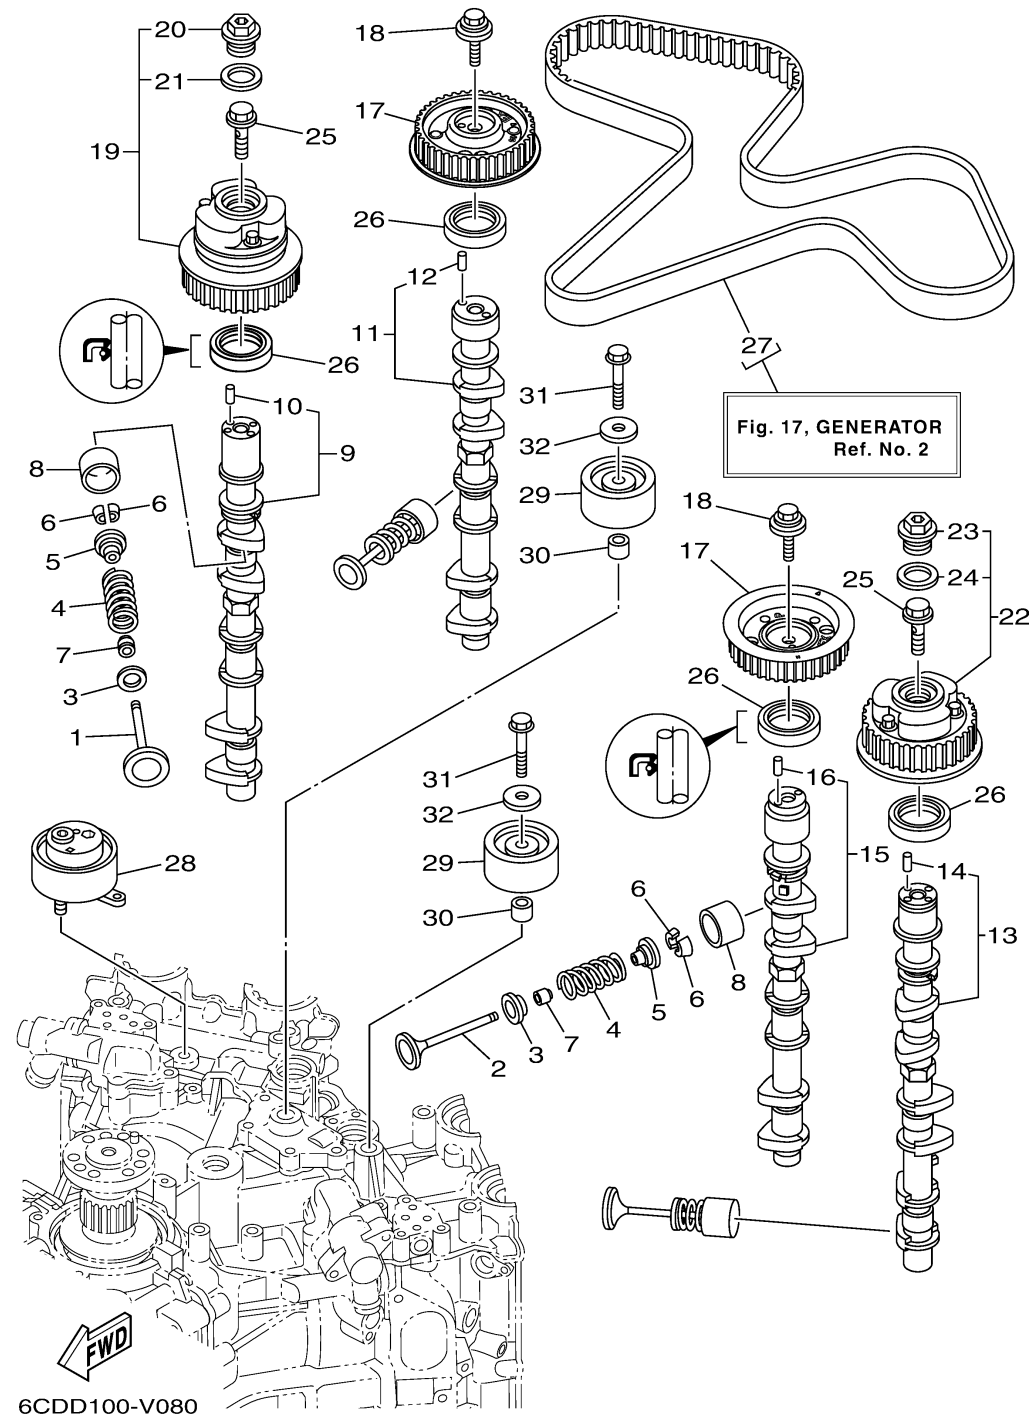

# VALVE

Ref No.	Part Number	Description	Qty	Remarks
1	6CB-12111-00-00	VALVE, INTAKE	12	
2	6DA-12121-00-00	VALVE, EXHAUST	12	
3	K0F-A3743-00-00	SEAT, VALVE SPRING	24	
4	6CB-12113-00-00	SPRING, VALVE INNER	24	
5	K0F-A3741-00-00	RETAINER, VALVE SPRING	24	
6	K0F-A3742-00-00	LOCK, VALVE SPRING RETAINER	48	
7	51Y-12119-00-00	SEAL, VALVE STEM	24	
8	K0F-A3751-00-00	LIFTER, VALVE (3.000)	24	UR
8	K0F-A3751-10-00	LIFTER, VALVE (3.025)	24	UR
8	K0F-A3751-20-00	LIFTER, VALVE (3.050)	24	UR
8	K0F-A3751-30-00	LIFTER, VALVE (3.075)	24	UR
8	K0F-A3751-40-00	LIFTER, VALVE (3.100)	24	UR
8	K0F-A3751-50-00	LIFTER, VALVE (3.122)	24	UR
8	K0F-A3751-60-00	LIFTER, VALVE (3.142)	24	UR
8	K0F-A3751-70-00	LIFTER, VALVE (3.162)	24	UR
8	K0F-A3751-80-00	LIFTER, VALVE (3.182)	24	UR
8	K0F-A3751-90-00	LIFTER, VALVE (3.202)	24	UR
8	K0F-A3751-A0-00	LIFTER, VALVE (3.222)	24	UR
8	K0F-A3751-B0-00	LIFTER, VALVE (3.242)	24	UR
8	K0F-A3751-C0-00	LIFTER, VALVE (3.262)	24	UR

# VALVE

Ref No.	Part Number	Description	Qty	Remarks
8	K0F-A3753-60-00	LIFTER, VALVE (3.700)	24	UR
8	K0F-A3753-70-00	LIFTER, VALVE (3.725)	24	UR
9	6CB-12171-00-00	CAMSHAFT 1	1	
10	93605-10108-00	. .PIN, DOWEL	1	
11	6CB-12181-00-00	CAMSHAFT 2	1	
12	93605-10108-00	. .PIN, DOWEL	1	
13	6CB-12172-00-00	CAMSHAFT 3	1	
14	93605-10108-00	. .PIN, DOWEL	1	
15	6CB-12182-00-00	CAMSHAFT 4	1	
16	93605-10108-00	. .PIN, DOWEL	1	
17	6KA-11567-00-00	GEAR, DRIVEN 2	2	
18	90119-10050-00	BOLT, WITH WASHER	2	
19	6CB-12645-01-00	PULLEY ASSY 1	1	
20	6P2-12623-00-00	. .BOLT	1	
21	6P2-12663-00-00	. .GASKET	1	
22	6CB-1264A-01-00	PULLEY ASSY 2	1	
23	6P2-12623-00-00	. .BOLT	1	
24	6P2-12663-00-00	. .GASKET	1	
25	6P2-12615-00-00	BOLT	2	
26	93102-38008-00	.OIL SEAL	4	

# VALVE

Ref No.	Part Number	Description	Qty	Remarks
27	6CB-W4624-00-00	BELT (WITH ROTOR BOLTS)	1	
28	6CB-11590-02-00	TENSIONER ASSY	1	
29	6CB-15512-00-00	GEAR, IDLER 1	2	
30	99530-14016-00	.PIN, DOWEL	2	
31	90119-10M07-00	BOLT, WITH WASHER	2	
32	90201-10M01-00	WASHER, PLATE	2	