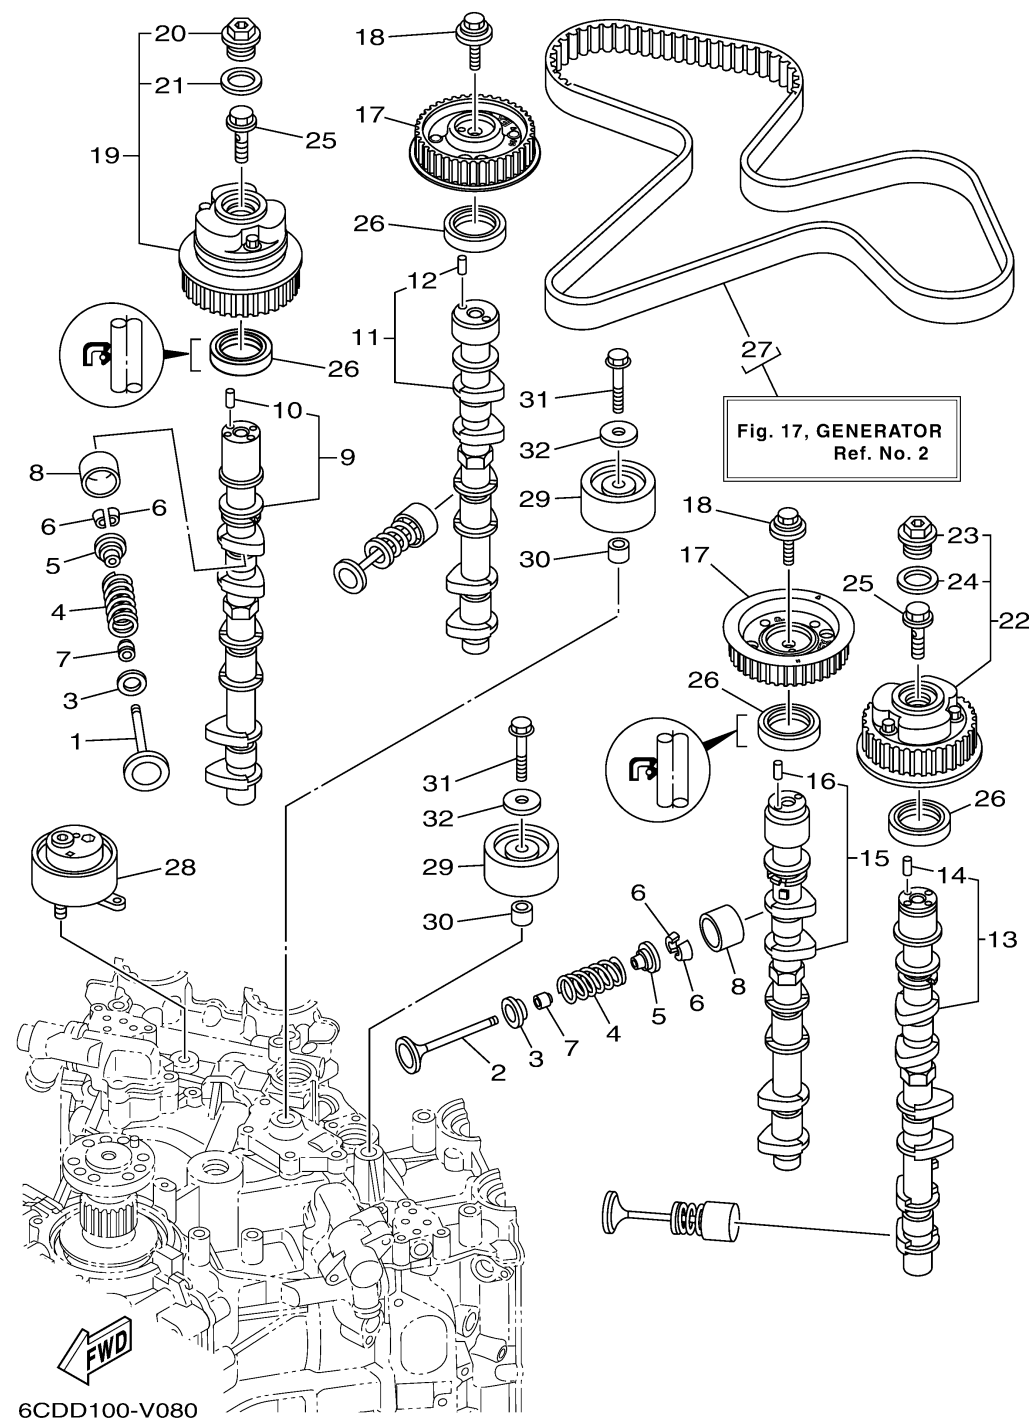

# VALVE

Ref No.	Part Number	Description	Qty	Remarks
8	K0F-A3751-D0-00	LIFTER, VALVE (3.282)	24	UR
8	K0F-A3751-E0-00	LIFTER, VALVE (3.302)	24	UR
8	K0F-A3751-F0-00	LIFTER, VALVE (3.322)	24	UR
8	K0F-A3751-G0-00	LIFTER, VALVE (3.342)	24	UR
8	K0F-A3751-H0-00	LIFTER, VALVE (3.362)	24	UR
8	K0F-A3751-J0-00	LIFTER, VALVE (3.382)	24	UR
8	K0F-A3751-K0-00	LIFTER, VALVE (3.402)	24	UR
8	K0F-A3751-L0-00	LIFTER, VALVE (3.422)	24	UR
8	K0F-A3751-M0-00	LIFTER, VALVE (3.442)	24	UR
8	K0F-A3751-N0-00	LIFTER, VALVE (3.462)	24	UR
8	K0F-A3751-P0-00	LIFTER, VALVE (3.482)	24	UR
8	K0F-A3751-R0-00	LIFTER, VALVE (3.502)	24	UR
8	K0F-A3751-S0-00	LIFTER, VALVE (3.522)	24	UR
8	K0F-A3751-T0-00	LIFTER, VALVE (3.542)	24	UR
8	K0F-A3753-00-00	LIFTER, VALVE (3.562)	24	UR
8	K0F-A3753-10-00	LIFTER, VALVE (3.582)	24	UR
8	K0F-A3753-20-00	LIFTER, VALVE (3.602)	24	UR
8	K0F-A3753-30-00	LIFTER, VALVE (3.625)	24	UR
8	K0F-A3753-40-00	LIFTER, VALVE (3.650)	24	UR
8	K0F-A3753-50-00	LIFTER, VALVE (3.675)	24	UR

# VALVE

Ref No.	Part Number	Description	Qty	Remarks
8	K0F-A3753-60-00	LIFTER, VALVE (3.700)	24	UR
8	K0F-A3753-70-00	LIFTER, VALVE (3.725)	24	UR
9	6CB-12171-00-00	CAMSHAFT 1	1	
10	93605-10108-00	. .PIN, DOWEL	1	
11	6CB-12181-00-00	CAMSHAFT 2	1	
12	93605-10108-00	. .PIN, DOWEL	1	
13	6CB-12172-00-00	CAMSHAFT 3	1	
14	93605-10108-00	. .PIN, DOWEL	1	
15	6CB-12182-00-00	CAMSHAFT 4	1	
16	93605-10108-00	. .PIN, DOWEL	1	
17	6KA-11567-00-00	GEAR, DRIVEN 2	2	
18	90119-10050-00	BOLT, WITH WASHER	2	
19	6CB-12645-01-00	PULLEY ASSY 1	1	
20	6P2-12623-00-00	. .BOLT	1	
21	6P2-12663-00-00	. .GASKET	1	
22	6CB-1264A-01-00	PULLEY ASSY 2	1	
23	6P2-12623-00-00	. .BOLT	1	
24	6P2-12663-00-00	. .GASKET	1	
25	6P2-12615-00-00	BOLT	2	
26	93102-38008-00	.OIL SEAL	4	

# VALVE

Ref No.	Part Number	Description	Qty	Remarks
27	6CB-W4624-00-00	BELT (WITH ROTOR BOLTS)	1	
28	6CB-11590-02-00	TENSIONER ASSY	1	
29	6CB-15512-00-00	GEAR, IDLER 1	2	
30	99530-14016-00	.PIN, DOWEL	2	
31	90119-10M07-00	BOLT, WITH WASHER	2	
32	90201-10M01-00	WASHER, PLATE	2	