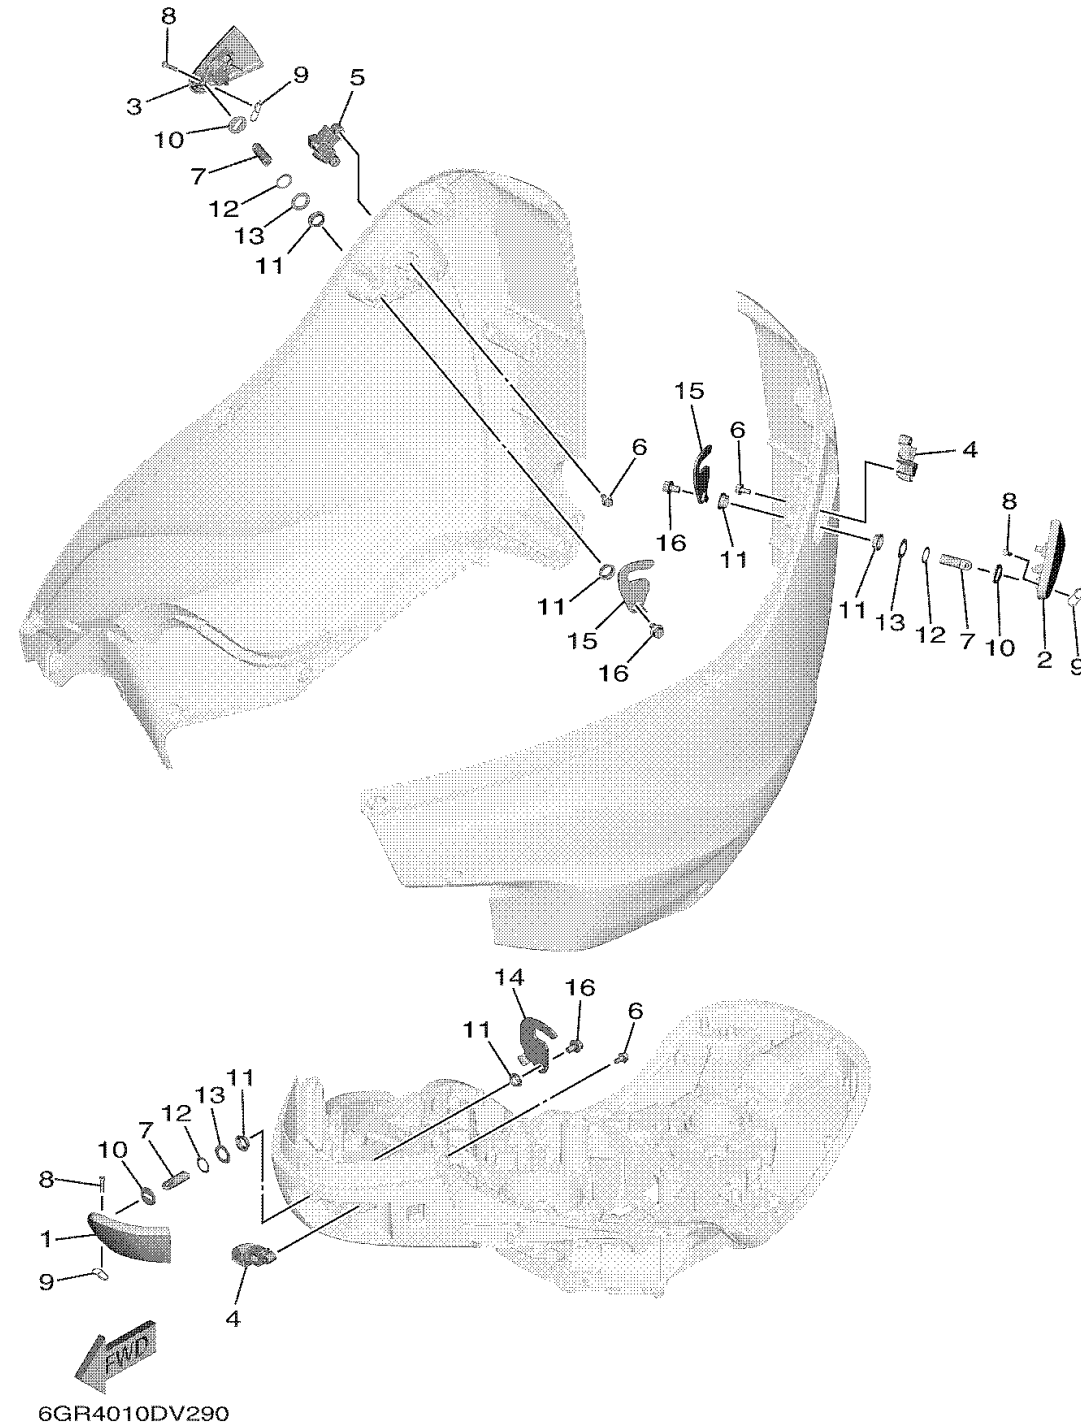

# BOTTOM COWLING 3

Ref No.	Part Number	Description	Qty	Remarks
1	6GR-42815-00-8D	LEVER, CLAMP 1	1	GRAY
1	6GR-42815-00-CE	LEVER, CLAMP 1	0	WHITE
1	6GR-42815-00-00	LEVER, CLAMP 1	0	
2	6GR-42816-00-8D	LEVER, CLAMP 2	1	GRAY
2	6GR-42816-00-CE	LEVER, CLAMP 2	0	WHITE
2	6GR-42816-00-00	LEVER, CLAMP 2	0	
3	6GR-42817-00-8D	LEVER, CLAMP 3	1	GRAY
3	6GR-42817-00-CE	LEVER, CLAMP 3	0	WHITE
3	6GR-42817-00-00	LEVER, CLAMP 3	0	
4	6GR-42828-00-00	PLATE, CLAMP	2	
5	6GR-42829-00-00	PLATE, CLAMP 2	1	
6	95D95-06012-00	BOLT, FLANGE DEEP RECESS	6	
7	6GR-42835-00-00	PIN, SET 1	3	
8	90240-05002-00	PIN, CLEVIS	3	
9	68T-42835-00-00	PIN, SET 1	3	
10	6GR-42833-00-00	WASHER, PLAIN	3	
11	90386-15M73-00	BUSH	6	
12	90206-15M18-00	WASHER, WAVE	3	
13	90201-156J2-00	WASHER, PLATE	3	
14	6GR-42818-00-00	LEVER, CLAMP 4	1	

CONTINUED ON NEXT FRAME >

# BOTTOM COWLING 3

Ref No.	Part Number	Description	Qty	Remarks
15	6GR-42819-00-00	LEVER, CLAMP 5	2	
16	95D95-08012-00	BOLT, FLANGE DEEP RECESS	3	