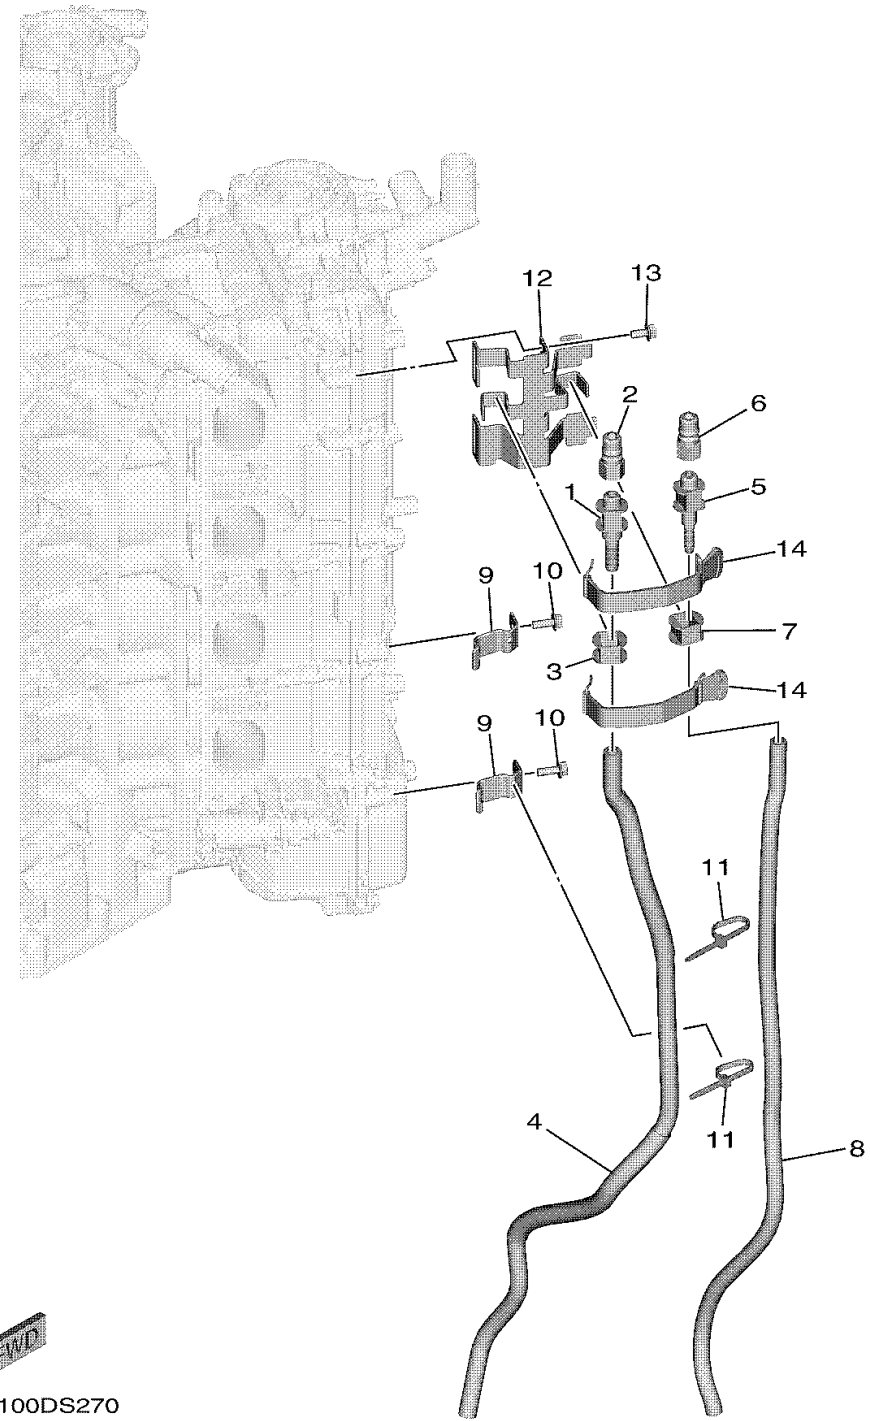

ELECTRICAL 6

Ref No.	Part Number	Description	Qty	Remarks
1	6GR-45394-00-00	HOSE, FITTING 1	1	
2	6GR-45393-00-00	COUPLER	1	
3	6GR-81662-00-00	COVER, CONNECTER	1	
4	6GR-4383E-00-00	HOSE, OIL 2	1	
5	6GR-45395-00-00	HOSE, FITTING 2	1	
6	6GR-45393-00-00	COUPLER	1	
7	6GR-82599-00-00	COVER, CONNECTOR	1	
8	6GR-2318K-00-00	HOSE, AIR 2	1	
9	6GR-81443-00-00	CLAMP, LEAD 1	2	
10	95D95-06016-00	BOLT, FLANGE DEEP RECESS	2	
11	90465-13M97-00	CLAMP	2	
12	6GR-81845-00-00	PLATE	1	
13	95D95-06012-00	BOLT, FLANGE DEEP RECESS	2	
14	6GR-82131-01-00	BAND, BATTERY	2	

6GR1100DS270