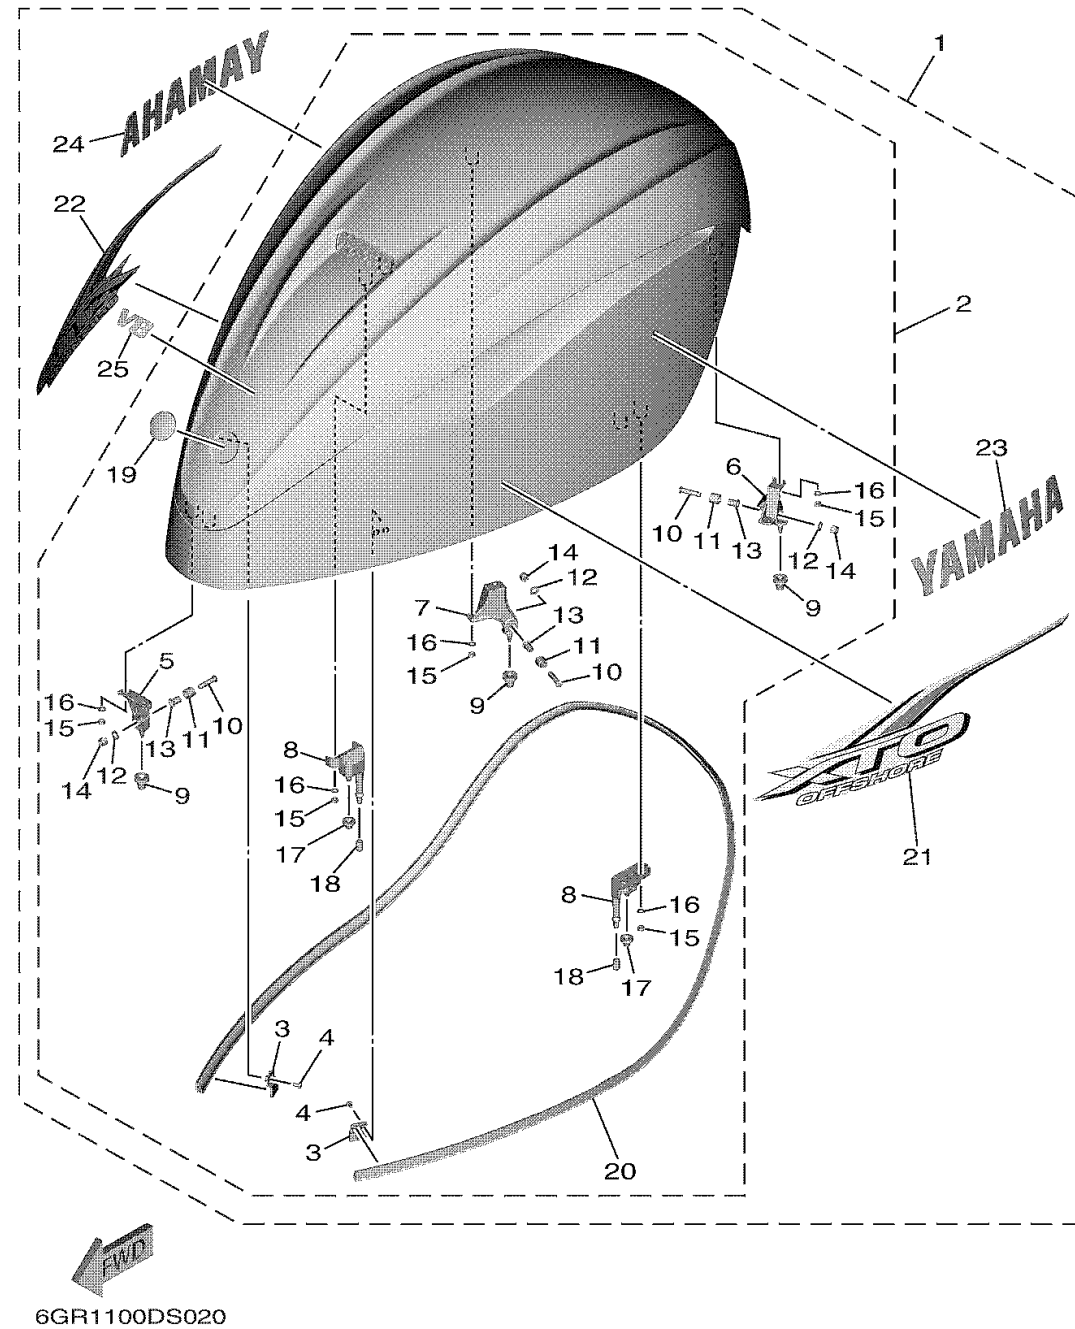

TOP COWLING 1

Ref No.	Part Number	Description	Qty	Remarks
1	6GR-42610-02-8D	TOP COWLING ASSY	1	GRAY
1	6GR-42610-02-CE	TOP COWLING ASSY	0	WHITE
2	6GR-4261A-02-8D	..TOP COWLING W/O GRAPHICS	1	GRAY
2	6GR-4261A-02-CE	..TOP COWLING W/O GRAPHICS	0	WHITE
3	6GR-42477-00-00	...PLATE, LOCK	2	
4	97985-05210-00	...SCREW, WITH WASHER	4	
5	6GR-42647-00-00	...HOLDER, CLAMP BAND	1	
6	6GR-42648-00-00	...HOLDER, CLAMP BAND	1	
7	6GR-42649-00-00	...HOLDER, CLAMP BAND	1	
8	6GR-42643-00-00	...PLATE, CLAMP	2	
9	6AW-42663-01-00	...DAMPER 2	3	
10	90111-08078-00	...BOLT, HEXAGON SOCKET BUTTON	3	
11	90387-10094-00	...COLLAR	3	
12	92990-08600-00	...WASHER, PLATE	3	
13	90387-08M45-00	...COLLAR	3	
14	95780-08300-00	...NUT, FLANGE	3	
15	95380-06600-00	.. NUT, HEXAGON	10	
16	92990-06100-00	...WASHER, SPRING	10	
17	663-42662-00-00	.. DAMPER	2	
18	67F-13448-00-00	.. CAP	2	

CONTINUED ON NEXT FRAME >

TOP COWLING 1

Ref No.	Part Number	Description	Qty	Remarks
19	F2S-6411H-00-00	... EMBLEM, TUNING FORK	1	
20	6GR-42629-00-00	... SEAL	1	
21	6GR-42675-00-00	.. GRAPHIC, SIDE 1	1	
22	6GR-42676-00-00	.. GRAPHIC, SIDE 2	1	
23	6GR-2153A-00-00	.. EMBLEM, YAMAHA	1	
24	6GR-2153B-00-00	.. EMBLEM, YAMAHA	1	
25	6GR-42677-00-00	.. GRAPHIC, FRONT	1	